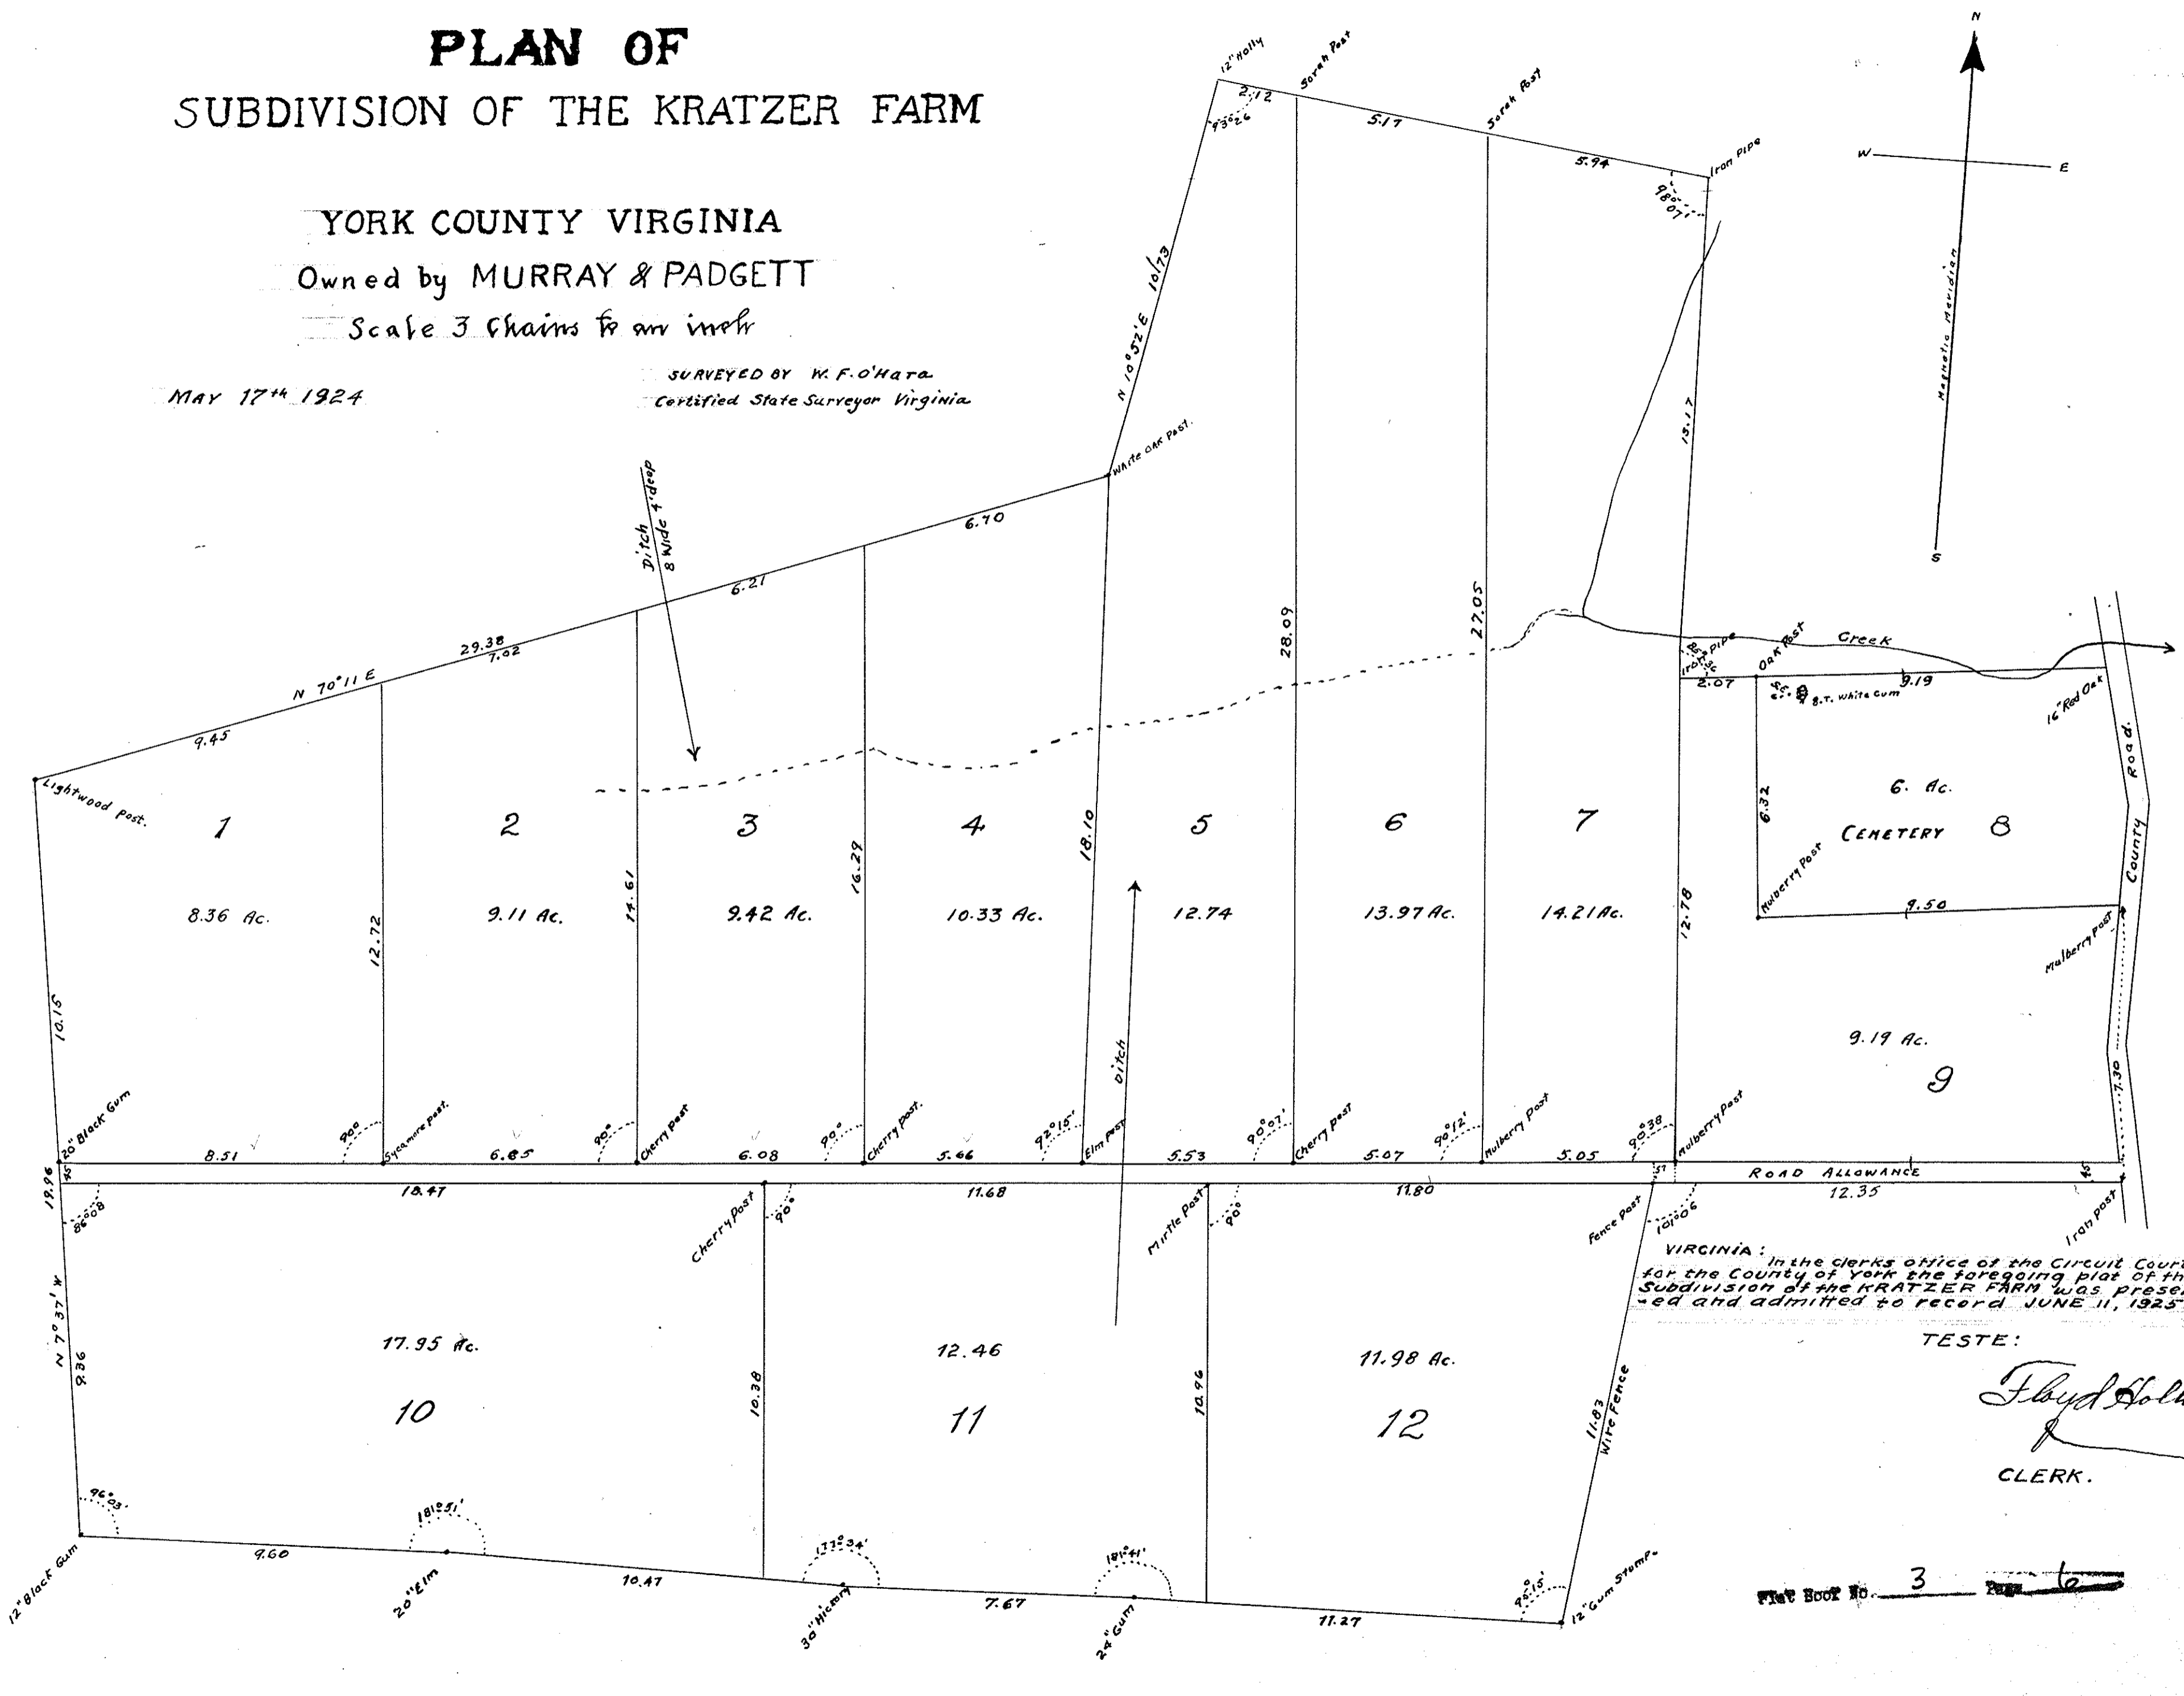

PLAN OF SUBDIVISION OF THE KRATZER FARM

YORK COUNTY VIRGINIA
Owned by MURRAY & PADGETT
Scale 3 chains to an inch

MAY 17th 1924

SURVEYED BY W. F. O'Hara
Certified State Surveyor Virginia

VIRGINIA: In the clerk's office of the Circuit Court for the County of York the foregoing plat of the Subdivision of the KRATZER FARM was presented and admitted to record JUNE 11, 1925.