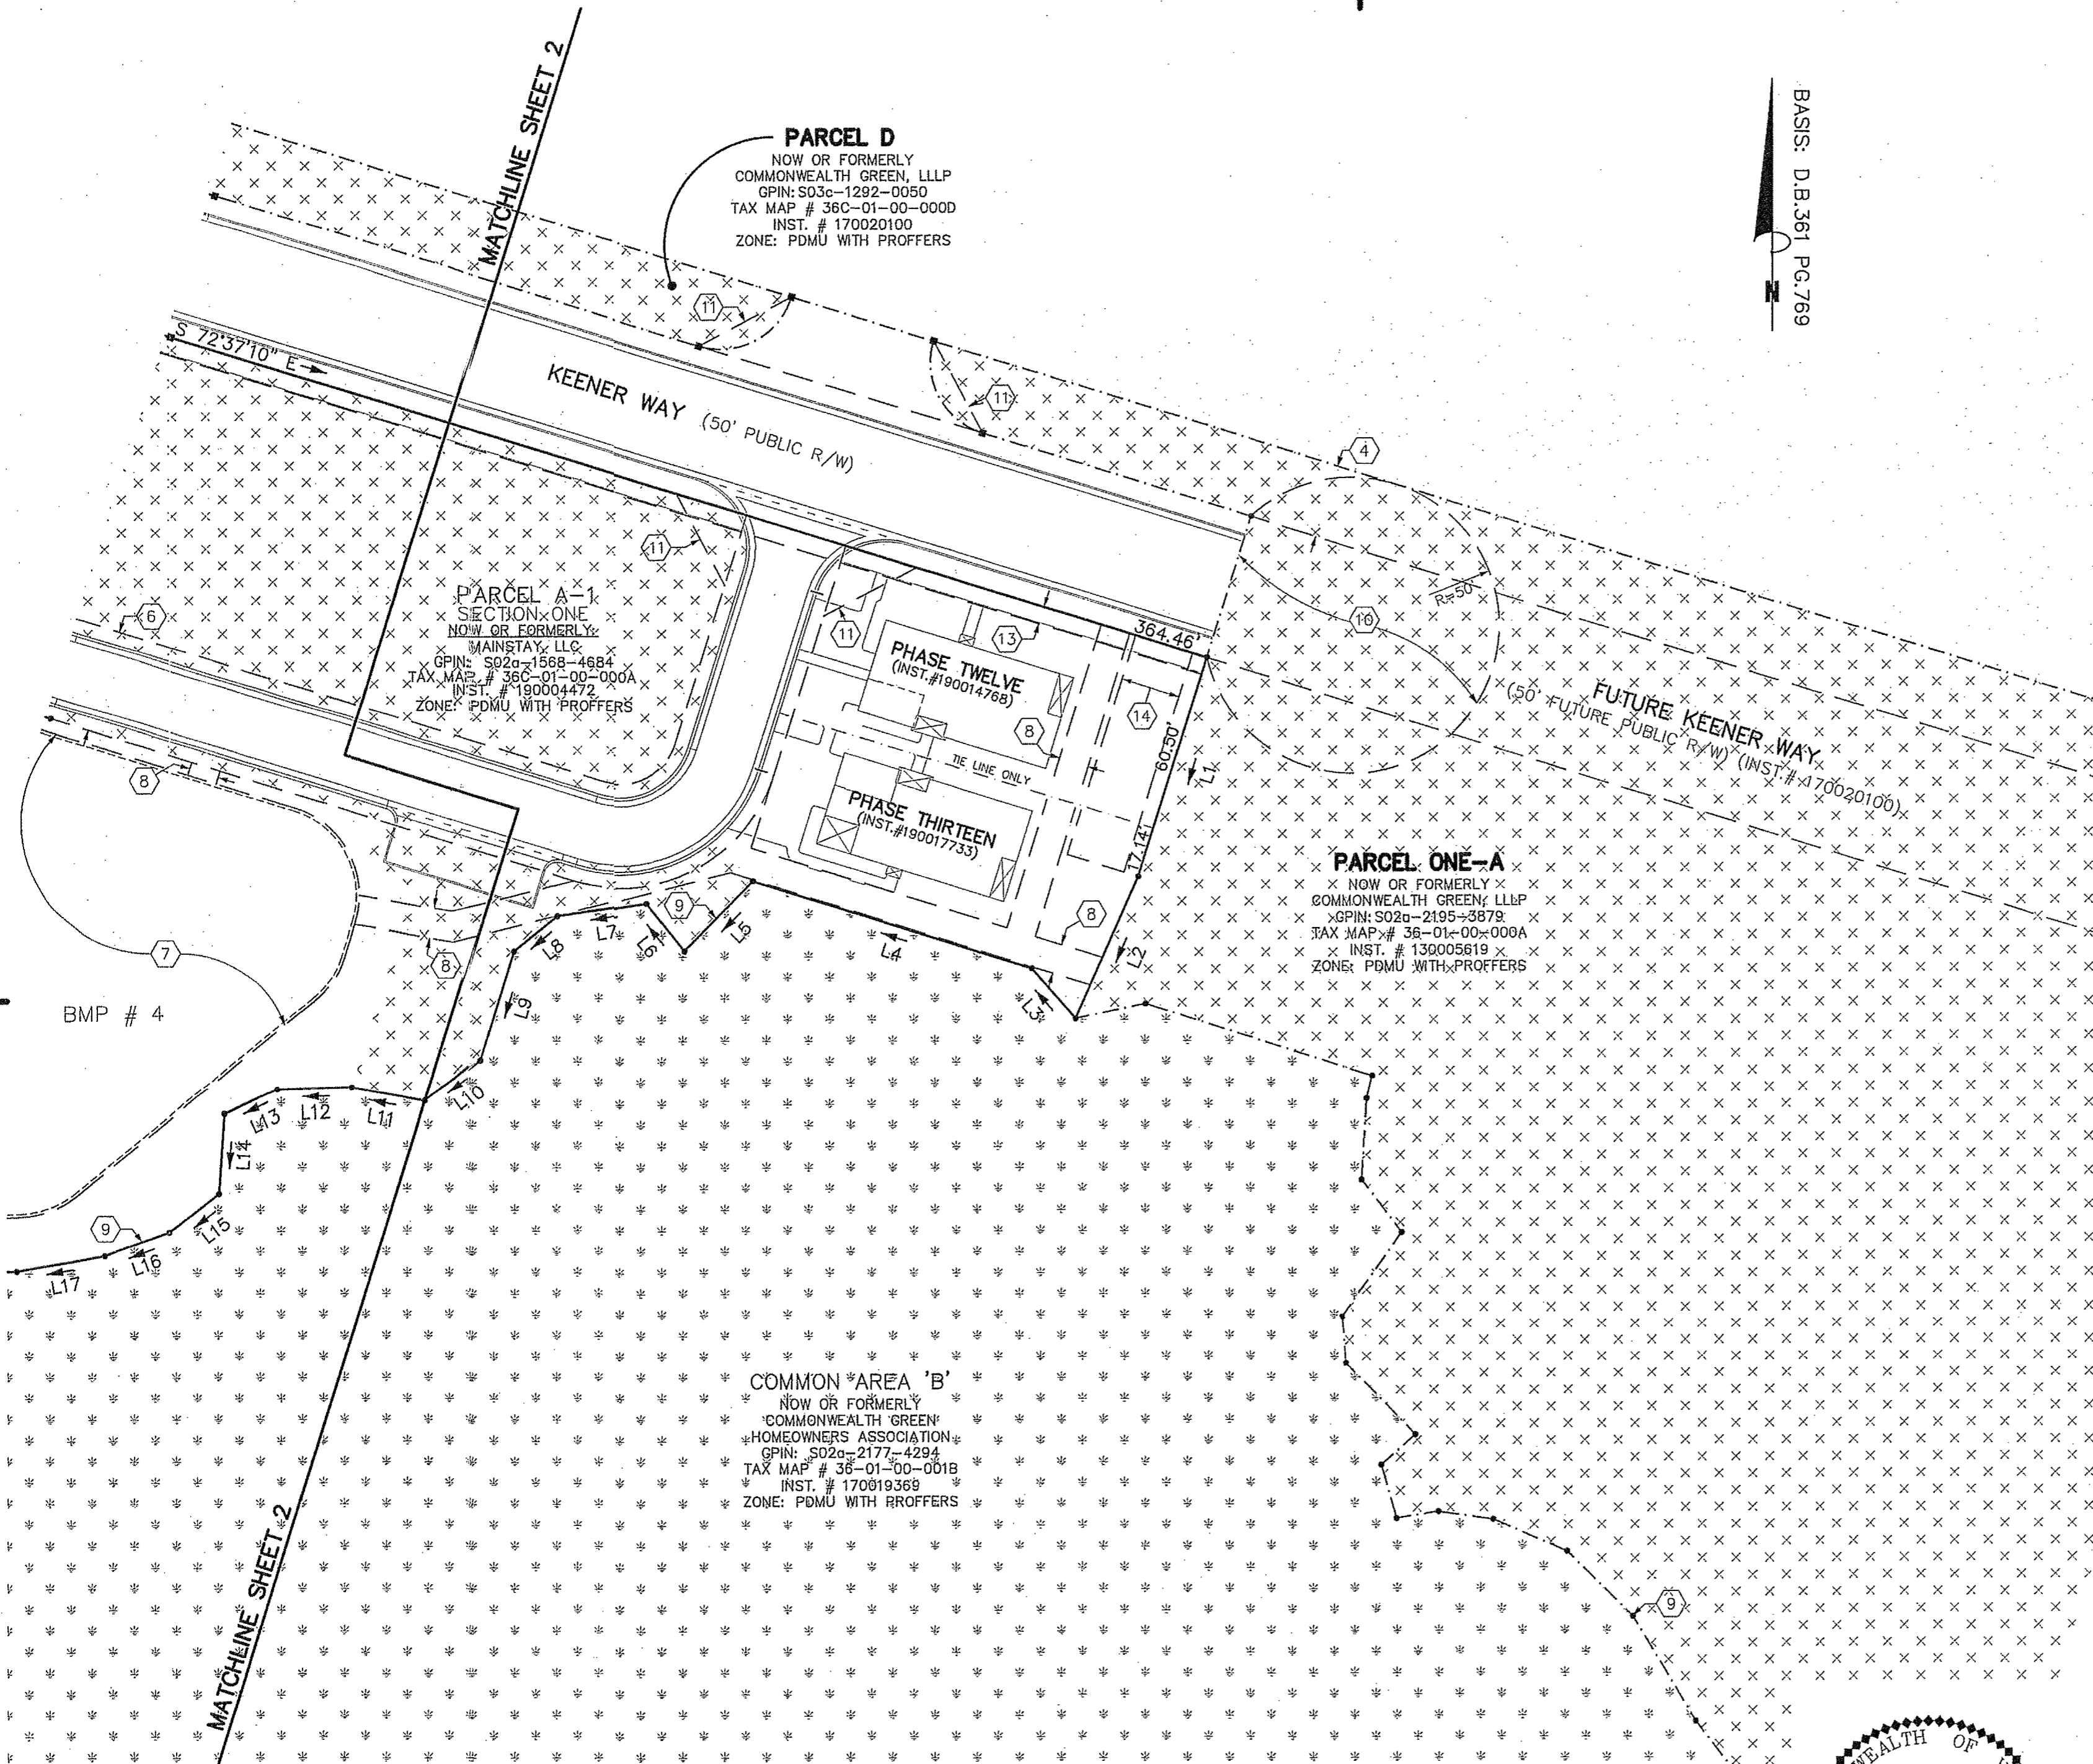

CONDOMINIUM PLAT
OF
PHASE SIX
MAINSTAY AT
COMMONWEALTH GREEN
SECTION ONE

BETHEL MAGISTERIAL DISTRICT
COUNTY OF YORK, VIRGINIA
SCALE: 1"=40' DATE: JANUARY 3, 2020
SHEET 3 OF 5

DAVIS & ASSOCIATES, P.C.
LAND SURVEYORS AND PLANNERS
3630 GEORGE WASHINGTON MEMORIAL HIGHWAY
YORKTOWN, VIRGINIA 23693
(757)867-8583

BASIS: D.B.361 PG.769

20 FEB 14 AM 10:51

- SYMBOLS -
- DENOTES IRON PIPE FOUND
 - DENOTES IRON ROD FOUND
 - DENOTES IRON ROD TO BE SET AT ALL PROPERTY LINE JUNCTURES
 - DENOTES CONCRETE MONUMENT FOUND
 - DENOTES CONCRETE MONUMENT TO BE SET
 - DENOTES JURISDICTIONAL WETLANDS MARKED BY WOLFE ENVIRONMENTAL & ENGINEERING CONSULTANTS AND FIELD LOCATED BY DAVIS AND ASSOCIATES, P.C. ON DECEMBER 30, 2005 USCOE PROJECT # 05-R2629 USCOE PROJECT # 95-5485
 - DENOTES ADDITIONAL AND WITHDRAWABLE LAND "A"
 - DENOTES ADDITIONAL AND WITHDRAWABLE LAND "B"
 - DENOTES ADDITIONAL AND WITHDRAWABLE LAND "C"
 - DENOTES LIMITED COMMON ELEMENT - UNIT 11
 - DENOTES LIMITED COMMON ELEMENT - UNIT 12

PARCEL D
NOW OR FORMERLY
COMMONWEALTH GREEN, LLLP
GPIN: S03c-1292-0050
TAX MAP # 36C-01-00-000D
INST. # 170020100
ZONE: PDMU WITH PROFFERS

PARCEL A
SECTION ONE
NOW OR FORMERLY
MAINSTAY, LLC
GPIN: S02a-1568-4684
TAX MAP # 36C-01-00-000A
INST. # 190004472
ZONE: PDMU WITH PROFFERS

PHASE TWELVE
(INST. #190014768)

PHASE THIRTEEN
(INST. #190017733)

PARCEL ONE-A
NOW OR FORMERLY
COMMONWEALTH GREEN, LLLP
GPIN: S02a-2195-3879
TAX MAP # 36-01-00-000A
INST. # 130005619
ZONE: PDMU WITH PROFFERS