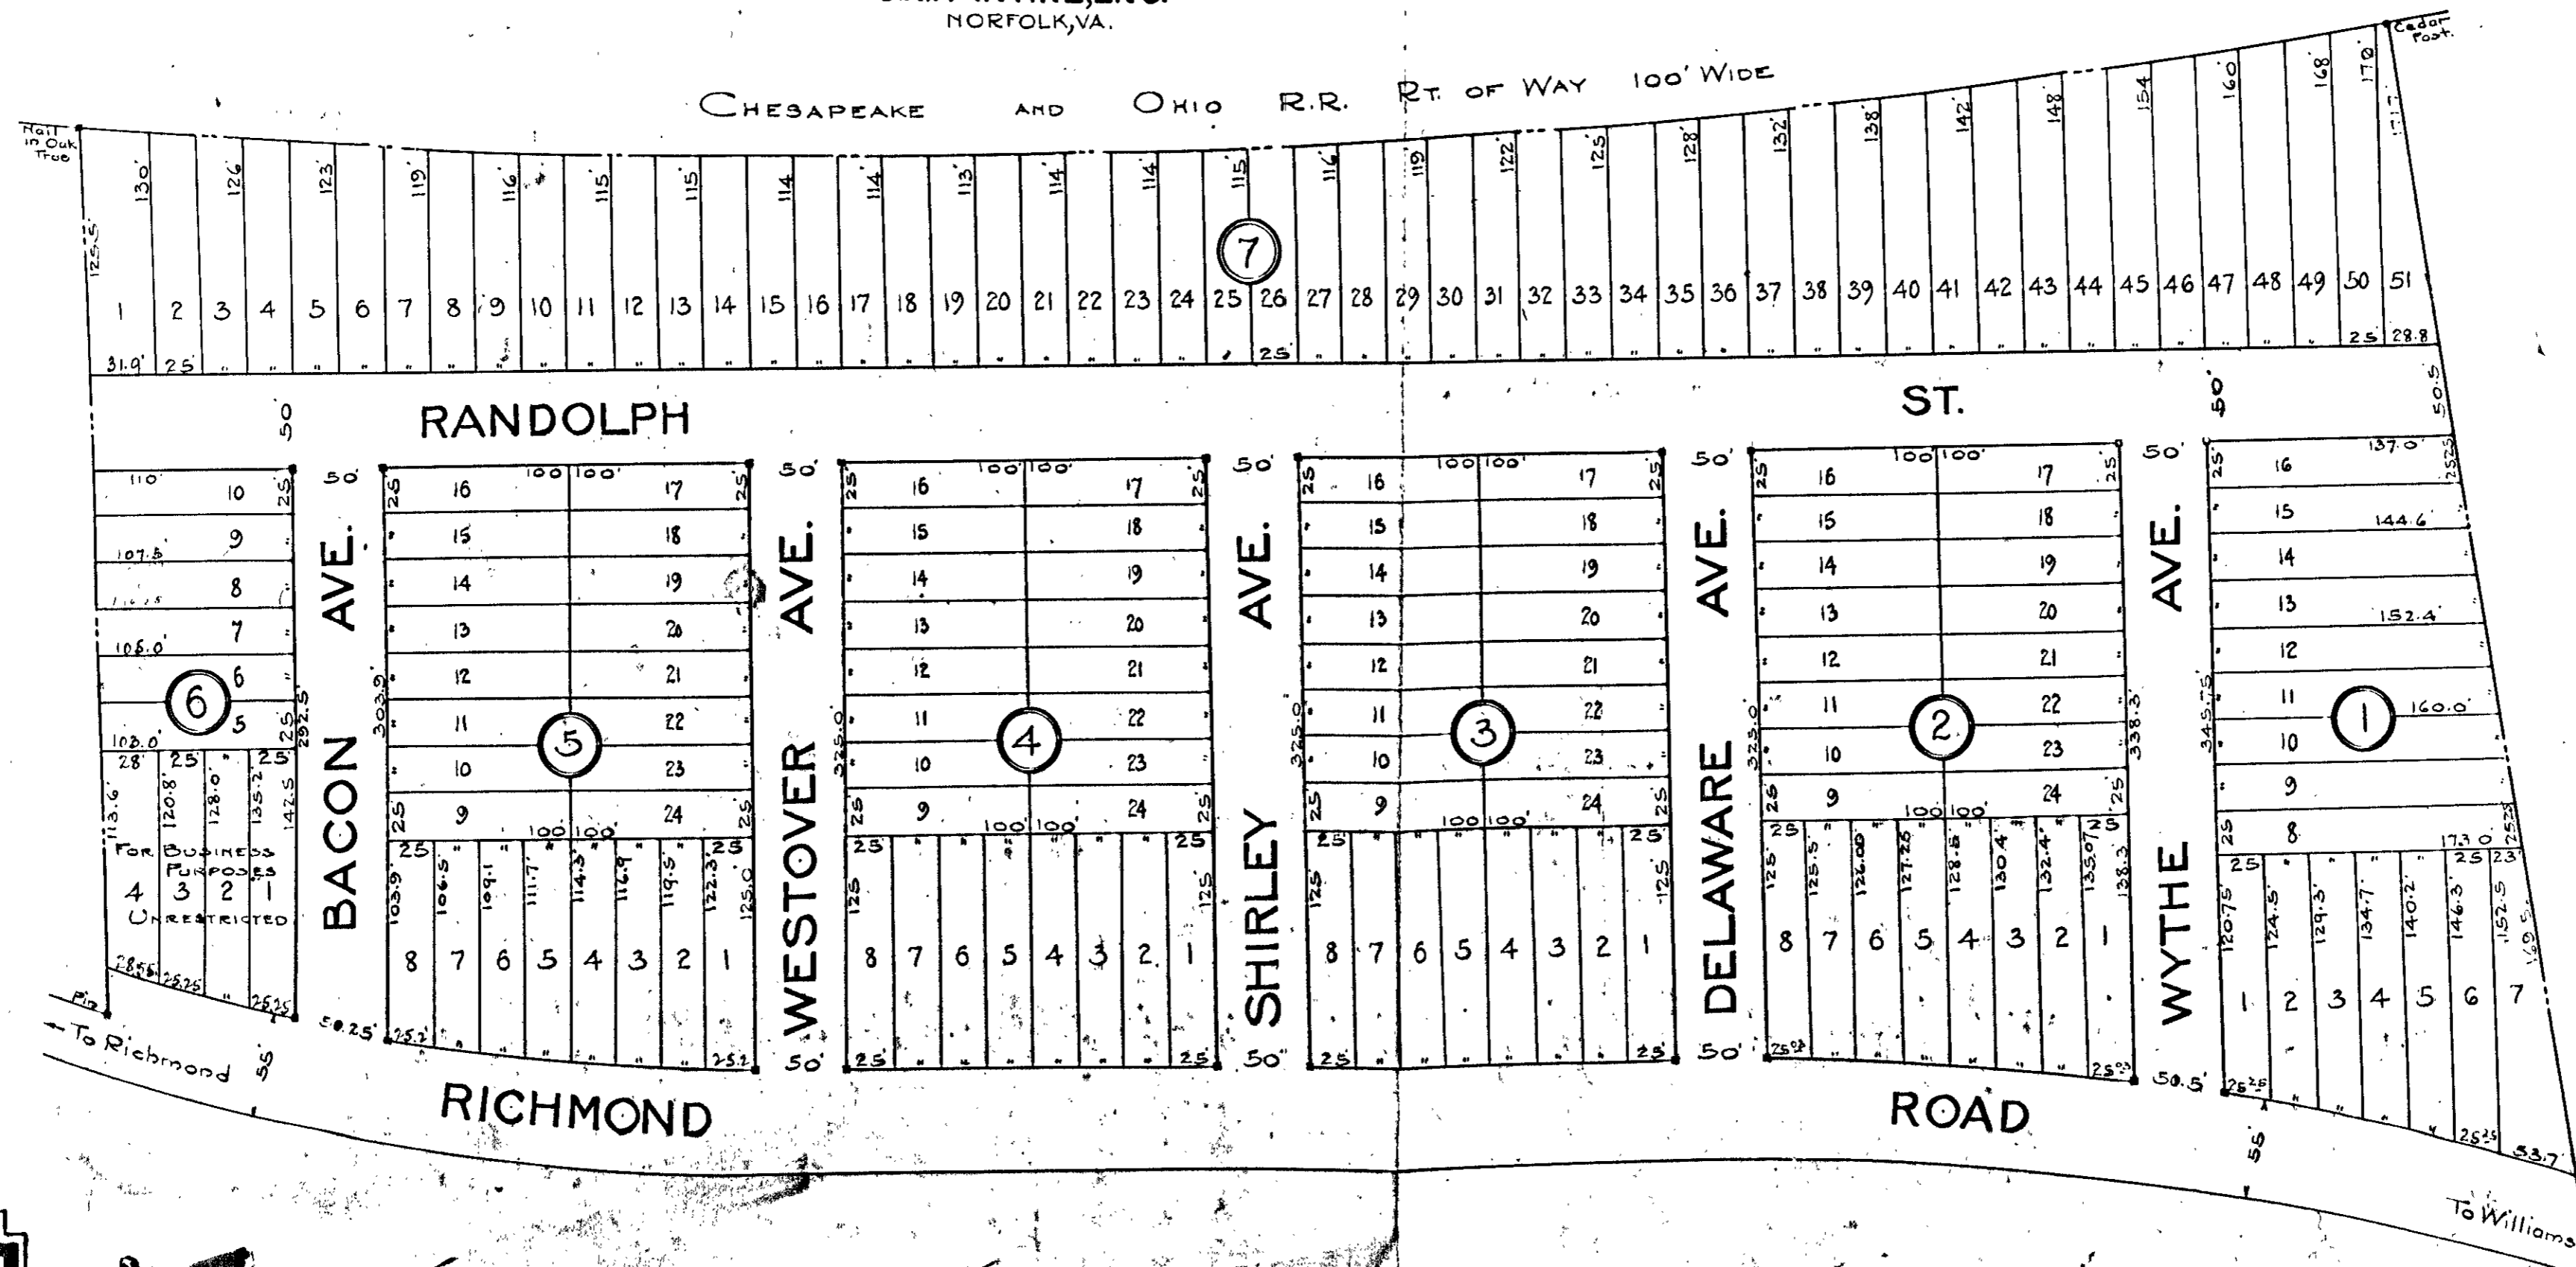

MAP OF PART OF WEST WILLIAMSBURG

PROPERTY OF
HUNDLEY & APPLEWHITE, INC.
ON RICHMOND ROAD AT WILLIAMSBURG, VA.

YORK CO., VA.

MAY 29, 1928.

C.R. MINTIRE, ENG.
NORFOLK, VA.

Final Book No. 109

CHESAPEAKE AND OHIO R.R. RT. OF WAY 100' WIDE

THIS PLAT IS A COPY
Original filed for record
in Public Land Book No. 1

109