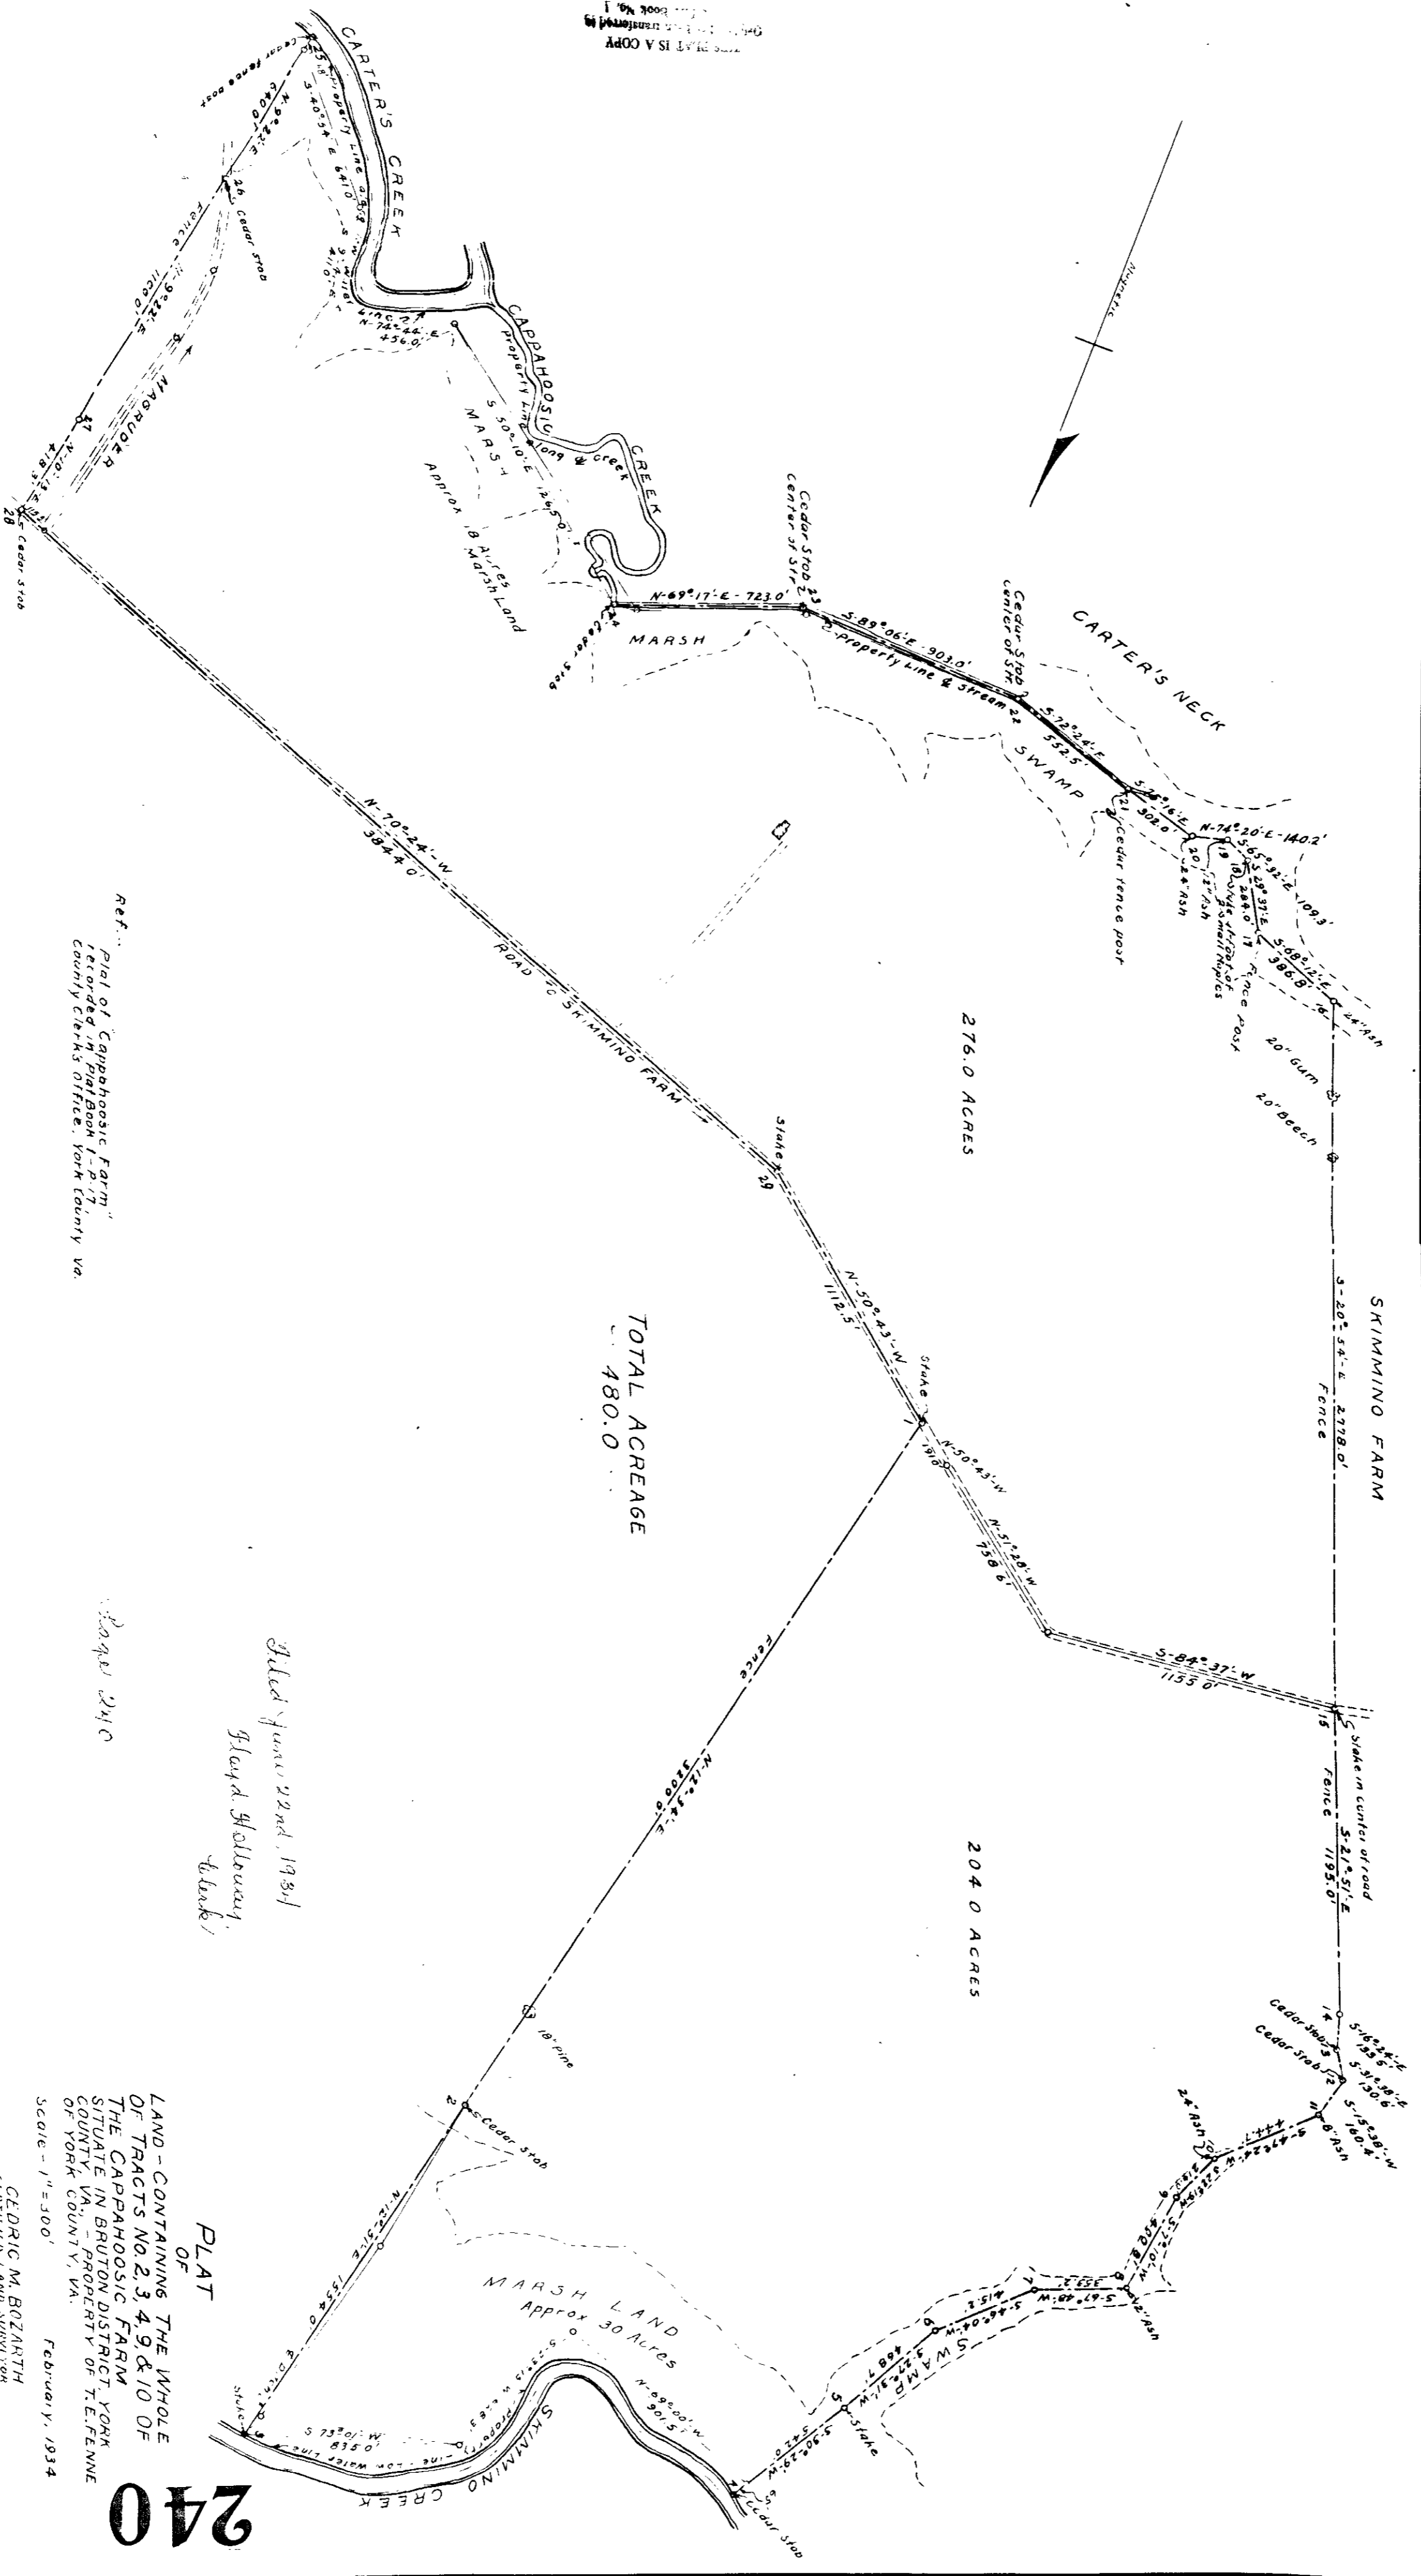

THIS MAP IS A COPY
of the original map transferred to
this book No. 1

Ref. Plat of 'Cappahosic Farm' recorded in Plat Book 1-P-17, County Clerk's Office, York County, Va.

*Bladed June 22nd, 1934
Glad Staley,
black*

LAND CONTAINING THE WHOLE OF TRACTS NO. 2, 3, 4, 9 & 10 OF THE CAPPAHOOSIC FARM SITUATE IN BRUTON DISTRICT, YORK COUNTY, VA. - PROPERTY OF T.E. FENNE OF YORK COUNTY, VA.
February, 1934
SCALE - 1" = 500'