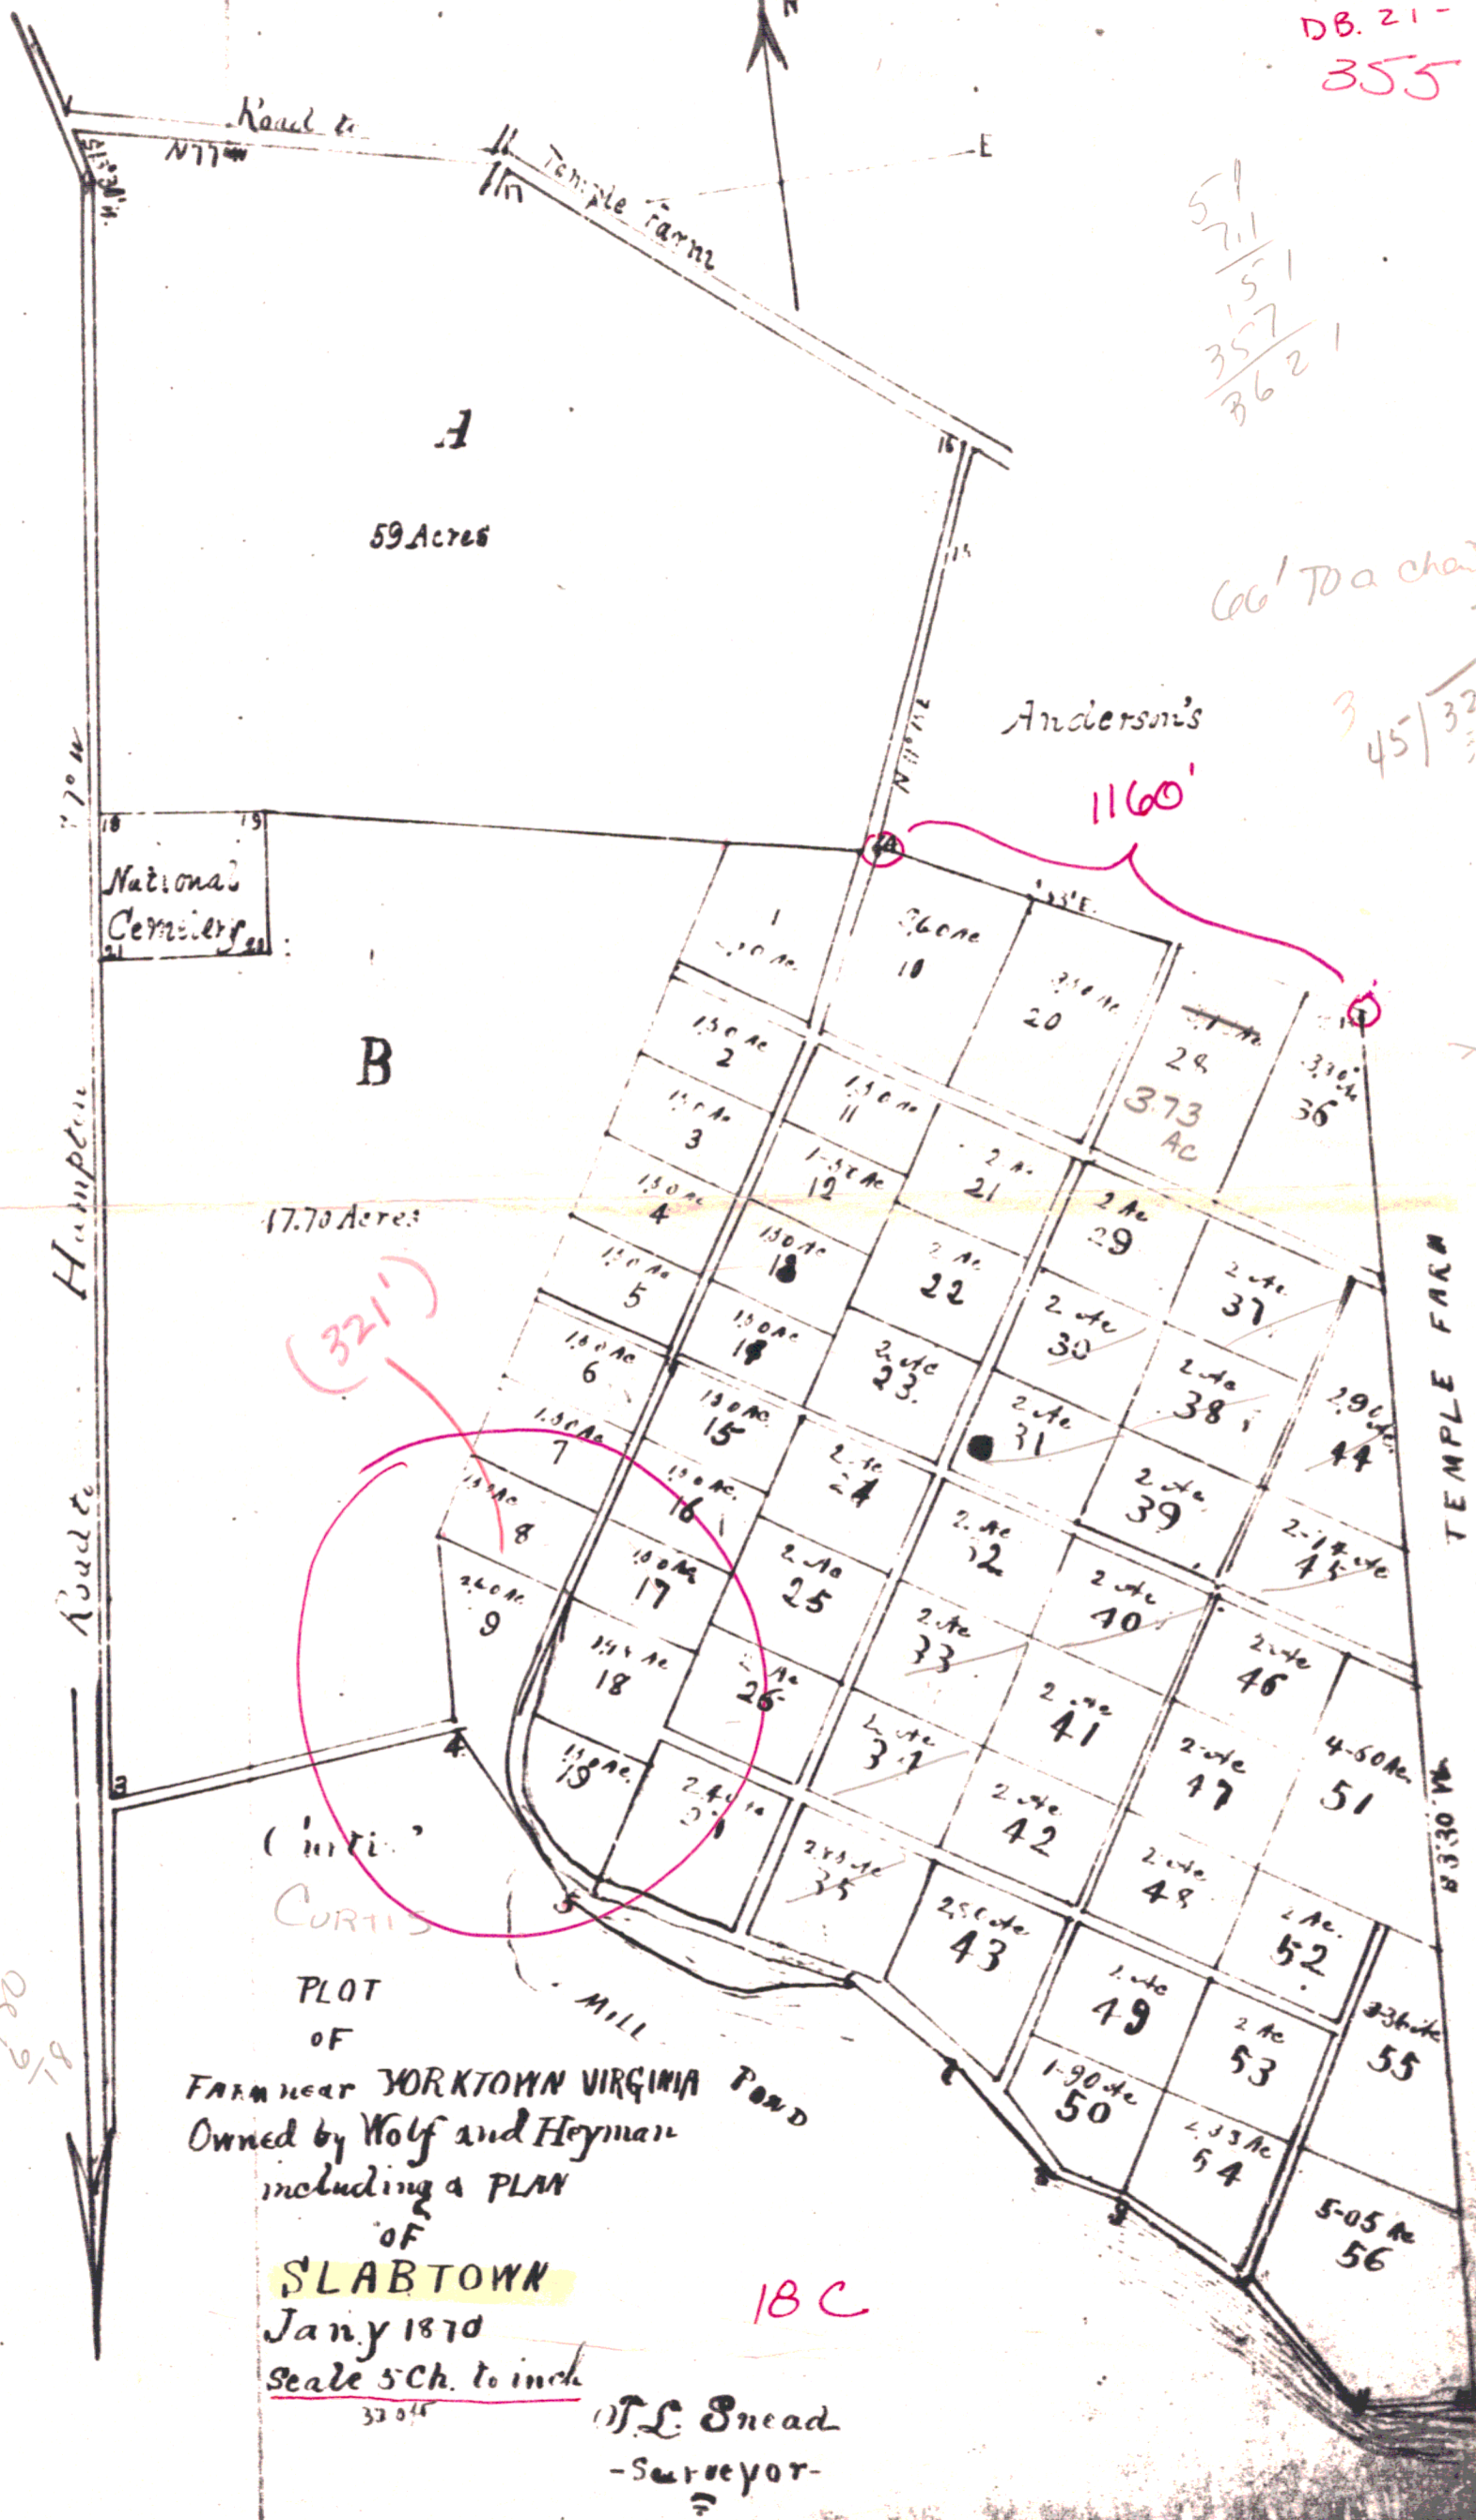

DB. 21 - 355

521  
51  
357  
362

66' to a ch

3 45 | 32

59 Acres

17.70 Acres

(321')

1160'

Curtis' PLOT OF FARM near YORKTOWN VIRGINIA Owned by Wolf and Heyman including a PLAN OF **SLABTOWN** Jan'y 1870

Scale 5 Ch. to inch

33044

J. L. Sneed - Surveyor

31780  
260  
19

TEMPLE FARM

83.30 AC

23.6 AC

5-05 AC