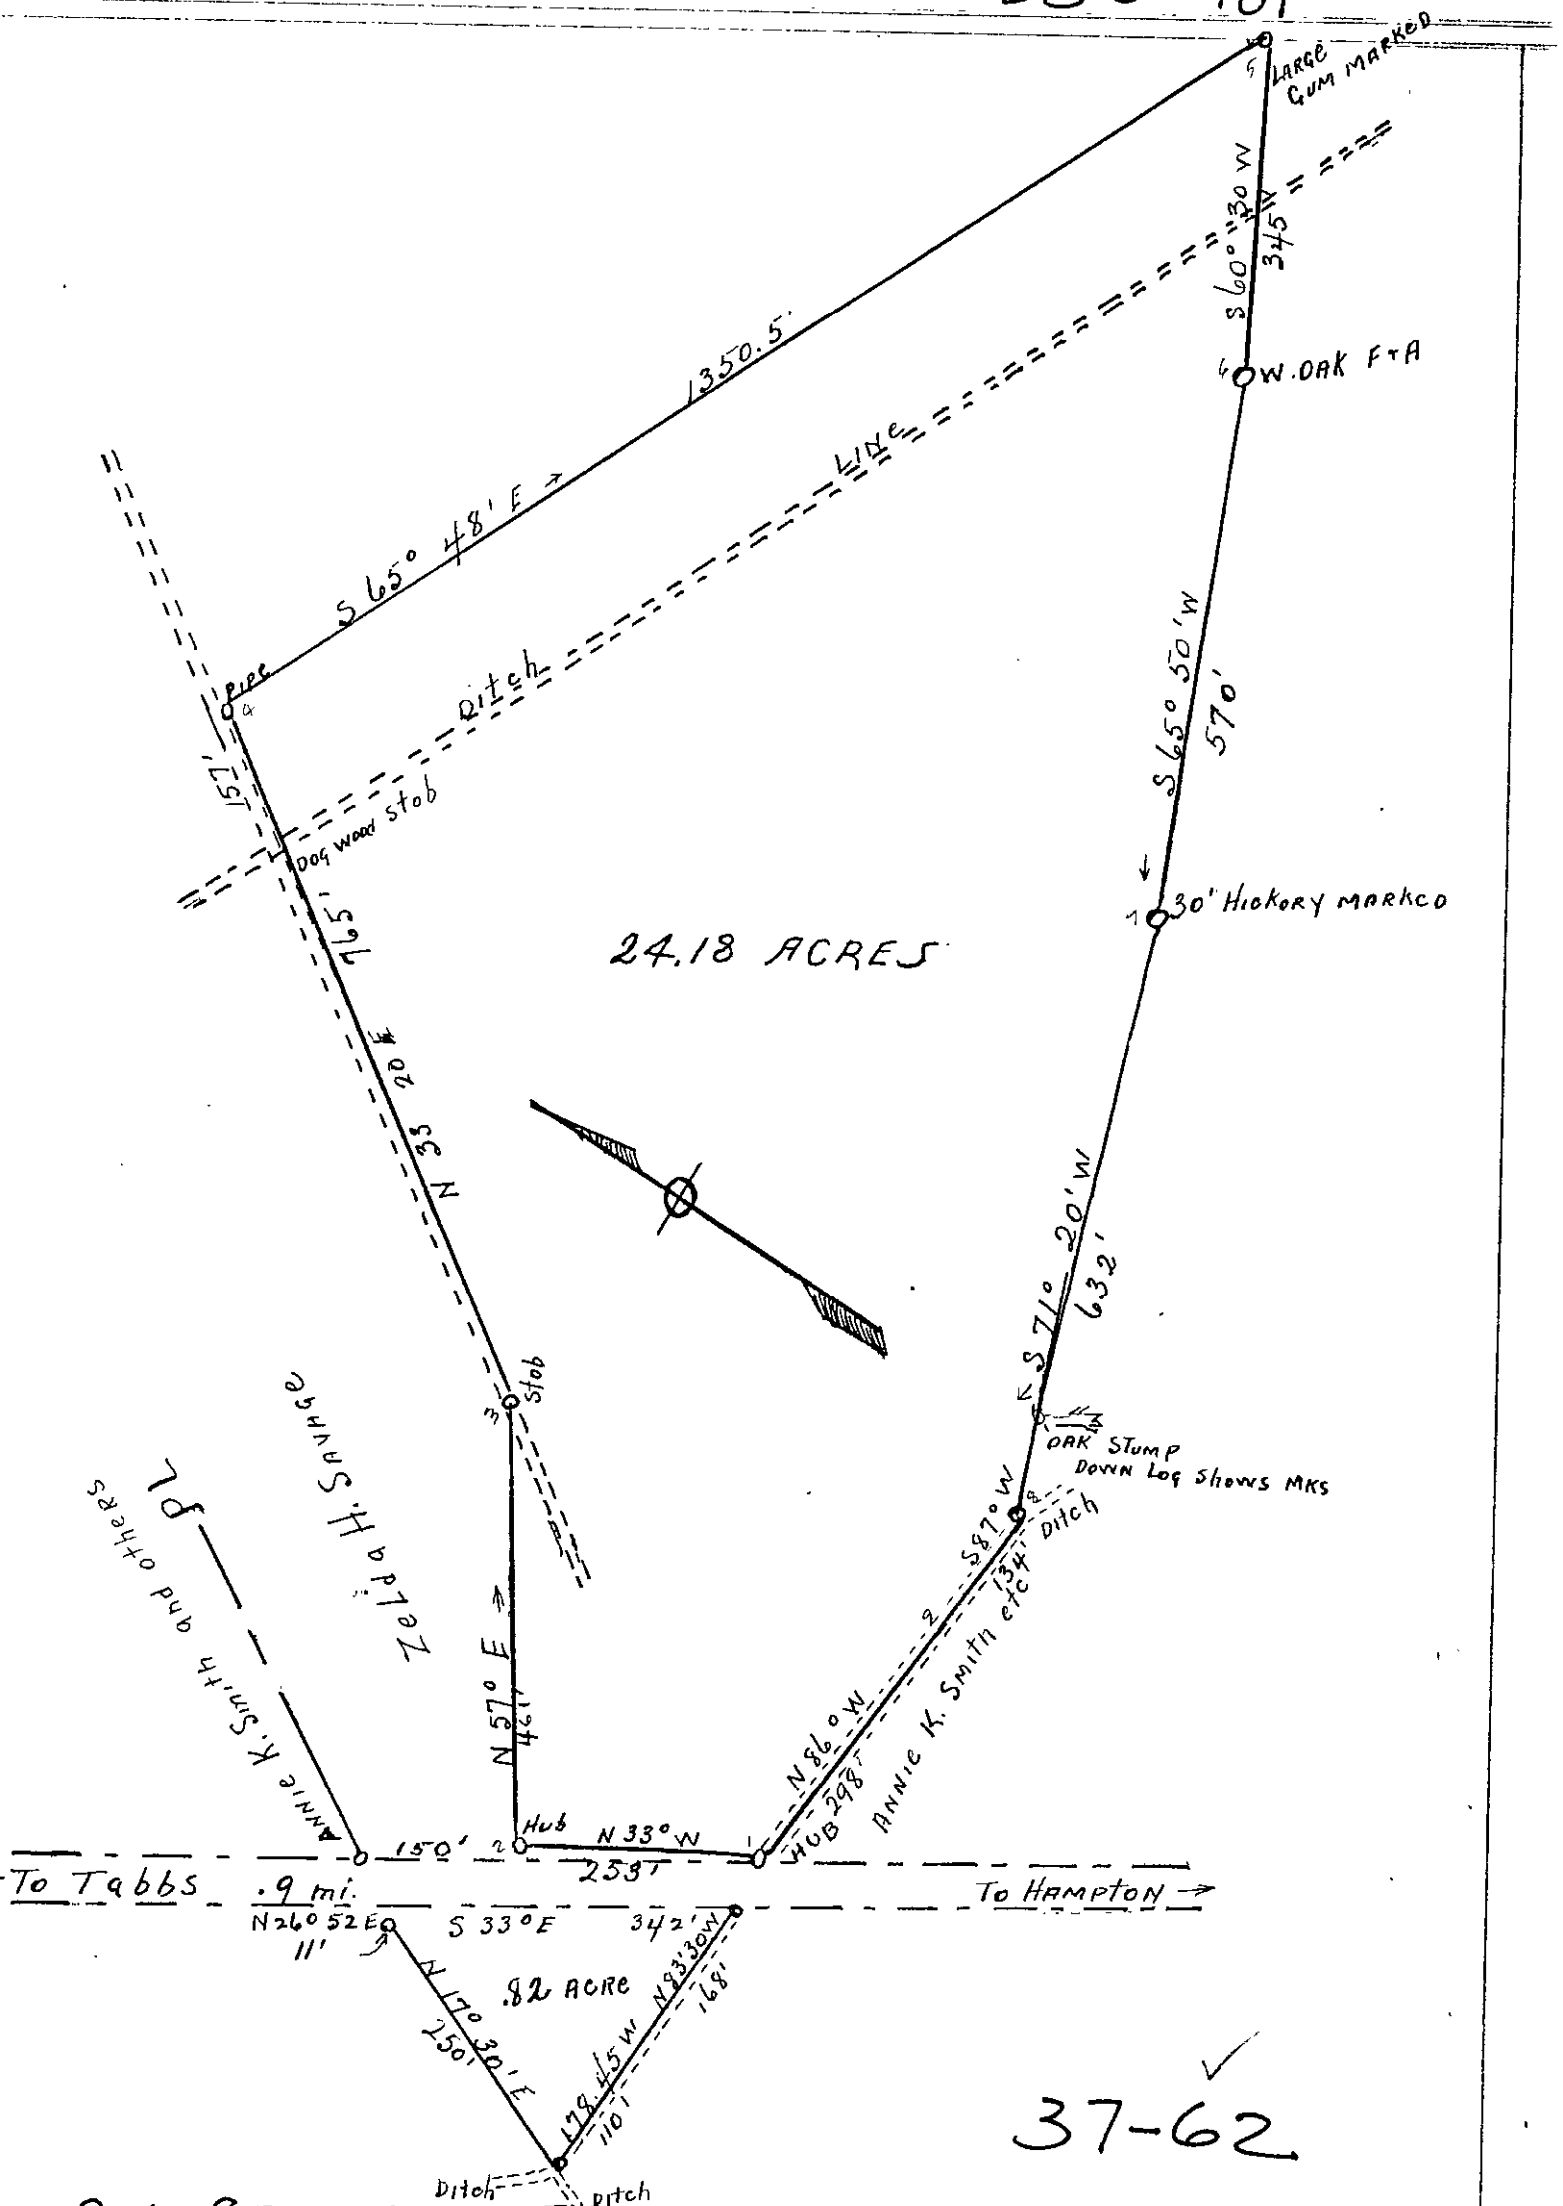

DB53-181

R. L. ATKINSON FARM FORMERLY A PORTION
 OF THE W. H. COOK PROPERTY
 SITUATED IN POQUOSON DISTRICT, YORK
 COUNTY VIRGINIA
 SCALE 1" = 200 FT. SURVEYED DEC. 1938