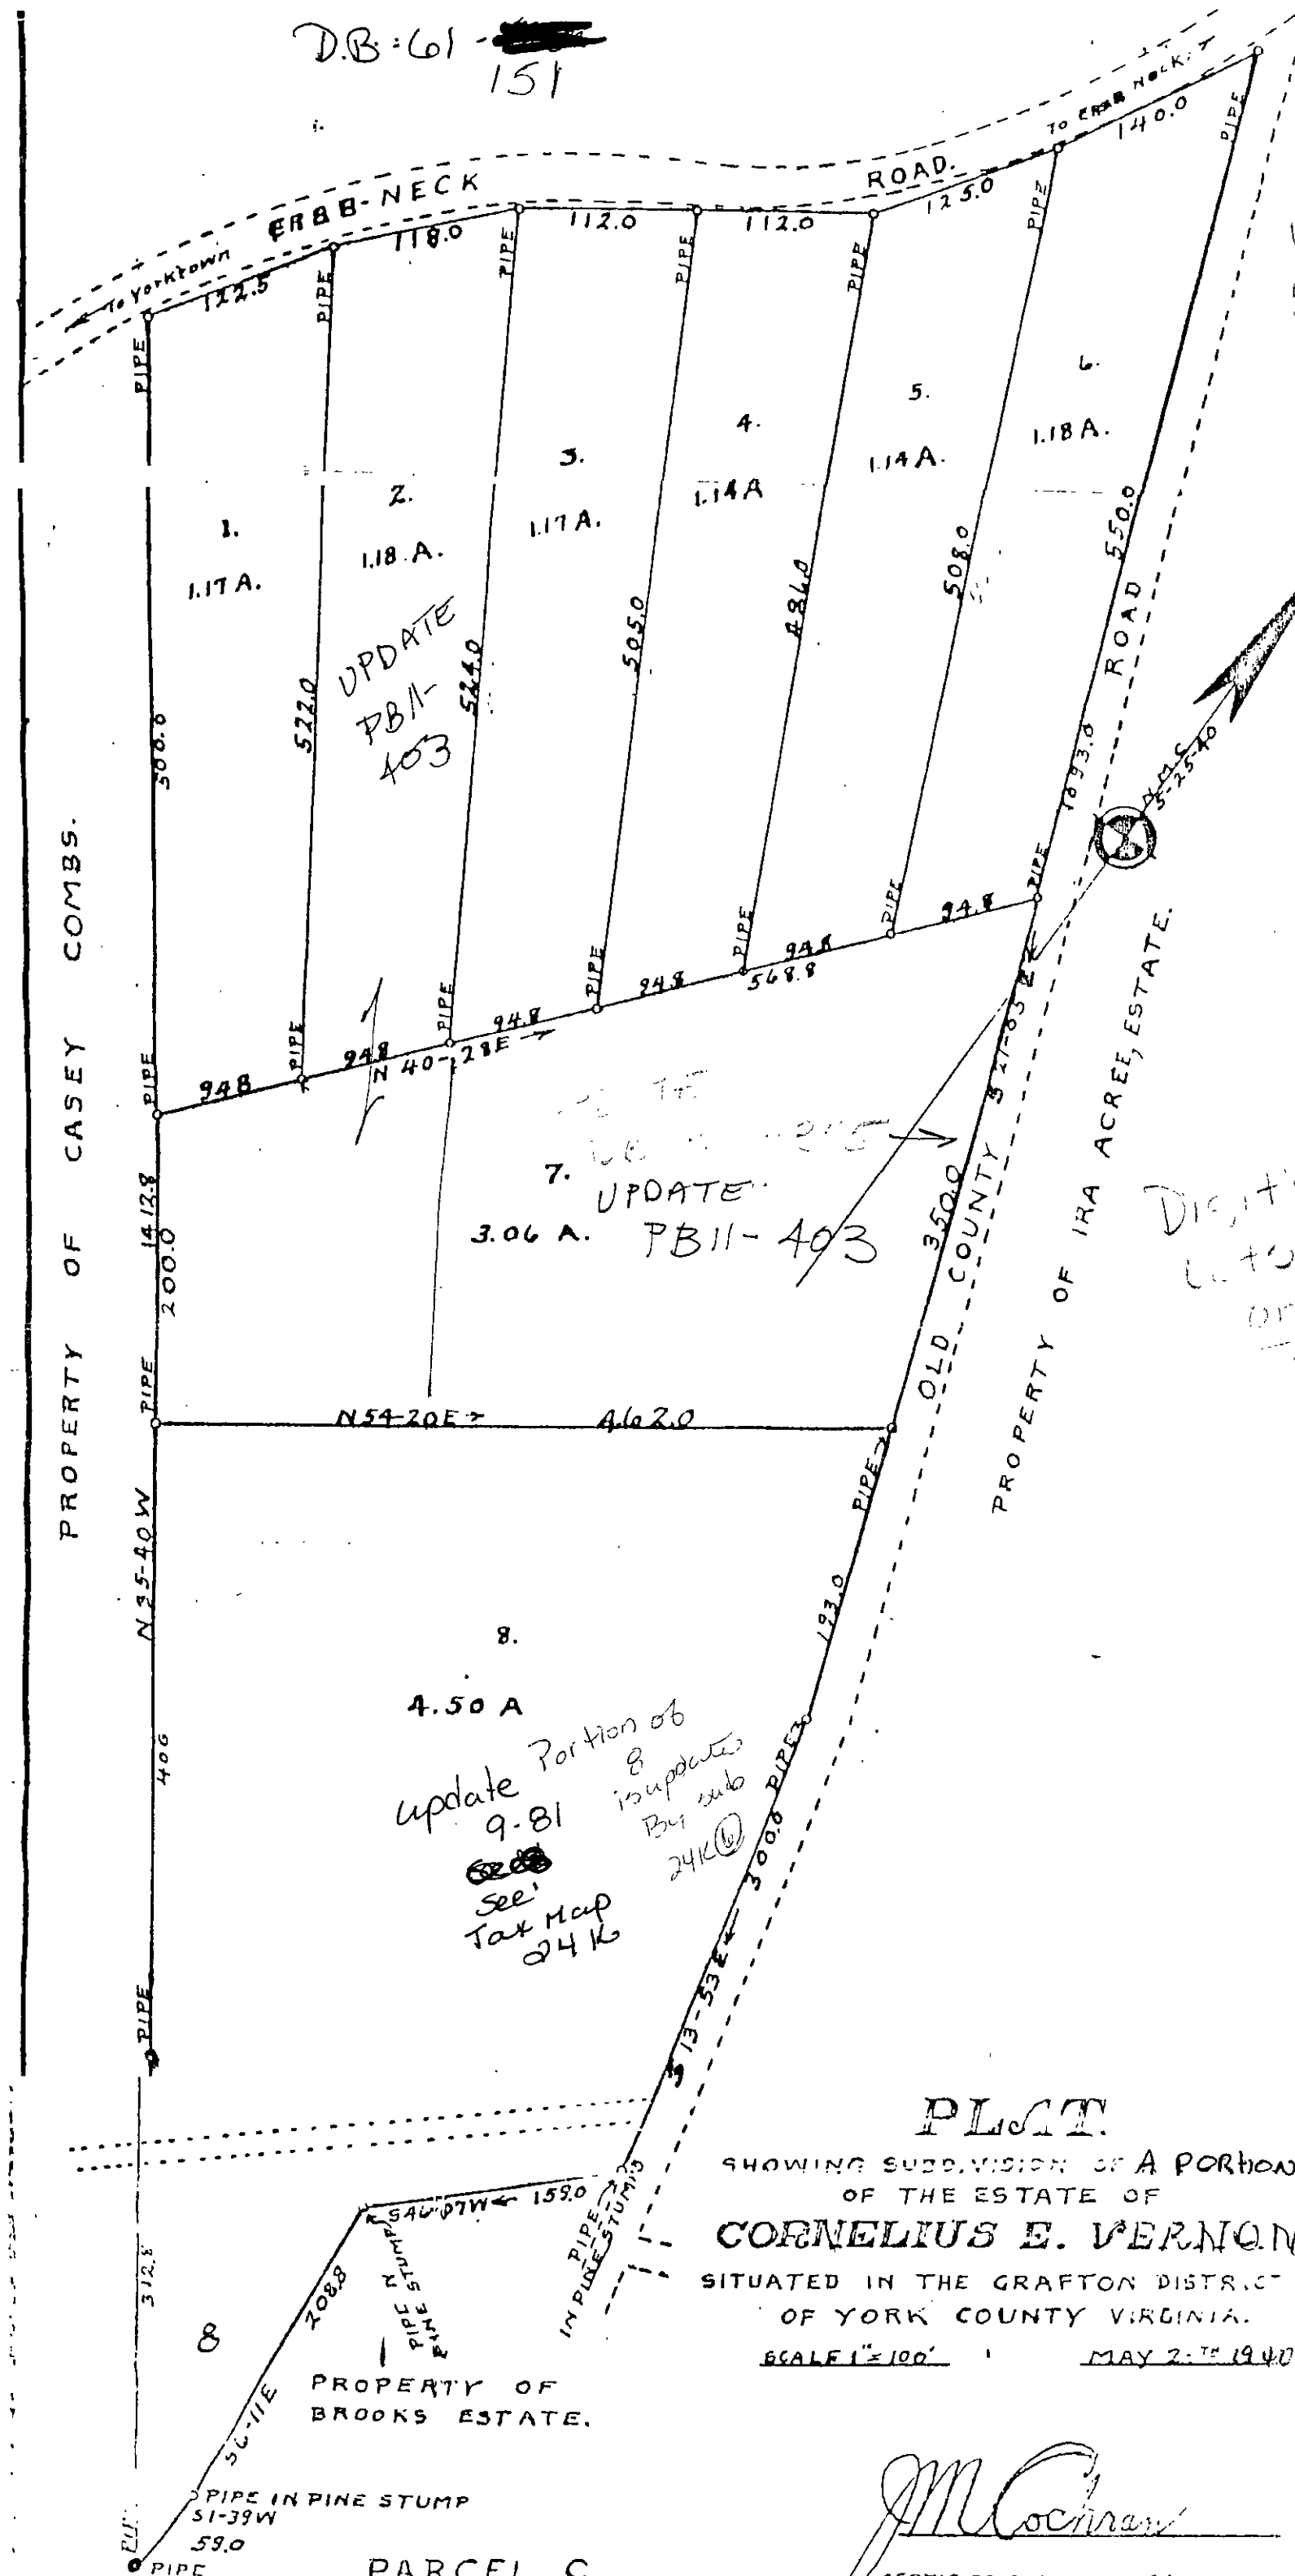

D.B: 61 - ~~151~~
151

UPDATE
PB11-403

7. UPDATE
3.06 A. PB11-403

update Portion of
8 is updated
By sub
24K
See
Tax Map
24K

Digitize
lots 1-7
only

PLAT
SHOWING SUBDIVISION OF A PORTION
OF THE ESTATE OF
CORNELIUS E. VERNON
SITUATED IN THE GRAFTON DISTRICT
OF YORK COUNTY VIRGINIA.
SCALE 1"=100' MAY 2ND 1940

M. Cochran
CERTIFIED CIVIL ENGINEER

Tax Map 24E (1)

PROPERTY OF CASEY COMBS.

PROPERTY OF IRA ACREE, ESTATE.

PROPERTY OF
BROOKS ESTATE.

PARCEL C.