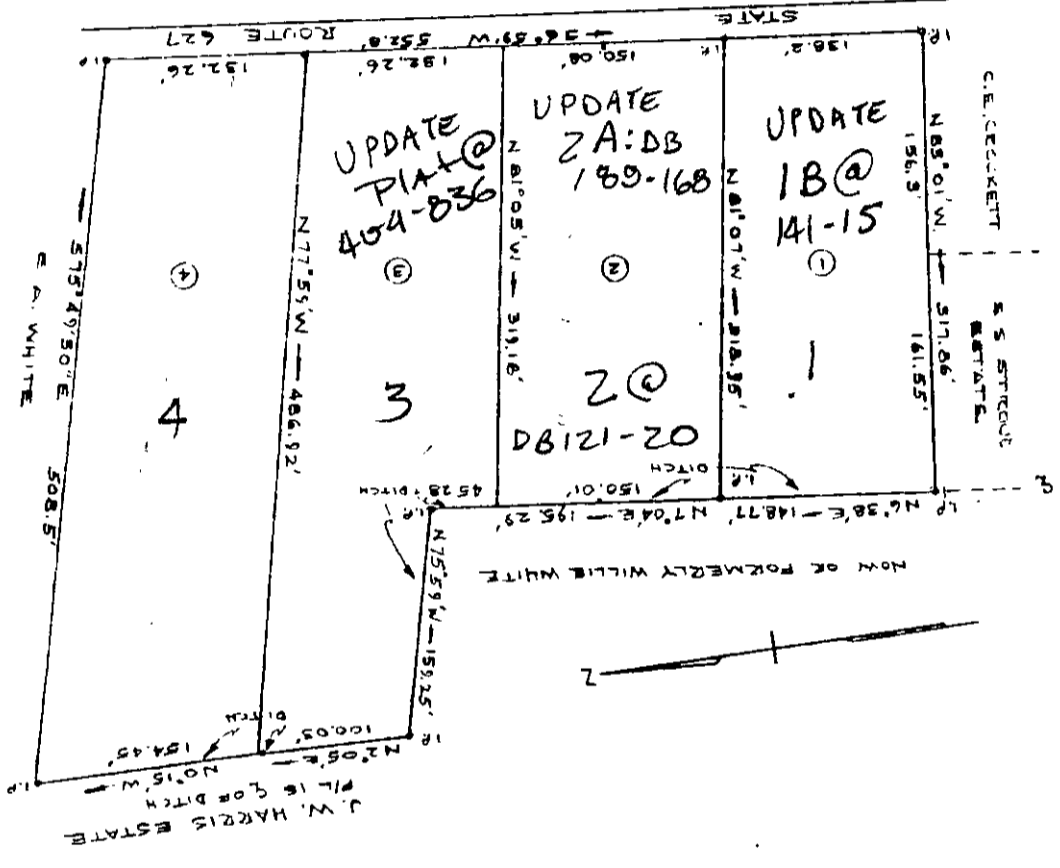

BOOK 121 PAGE 19
121-19

PLAT SHOWING PARCEL OF LAND BELONGING TO THE
S. S. STROUD ESTATE SITUATED IN BEAUFORT, YORK COUNTY, N.Y.
JULY, 1957
SCALE 1" = 100'

25I (2) LOTS 1, 3 +
4