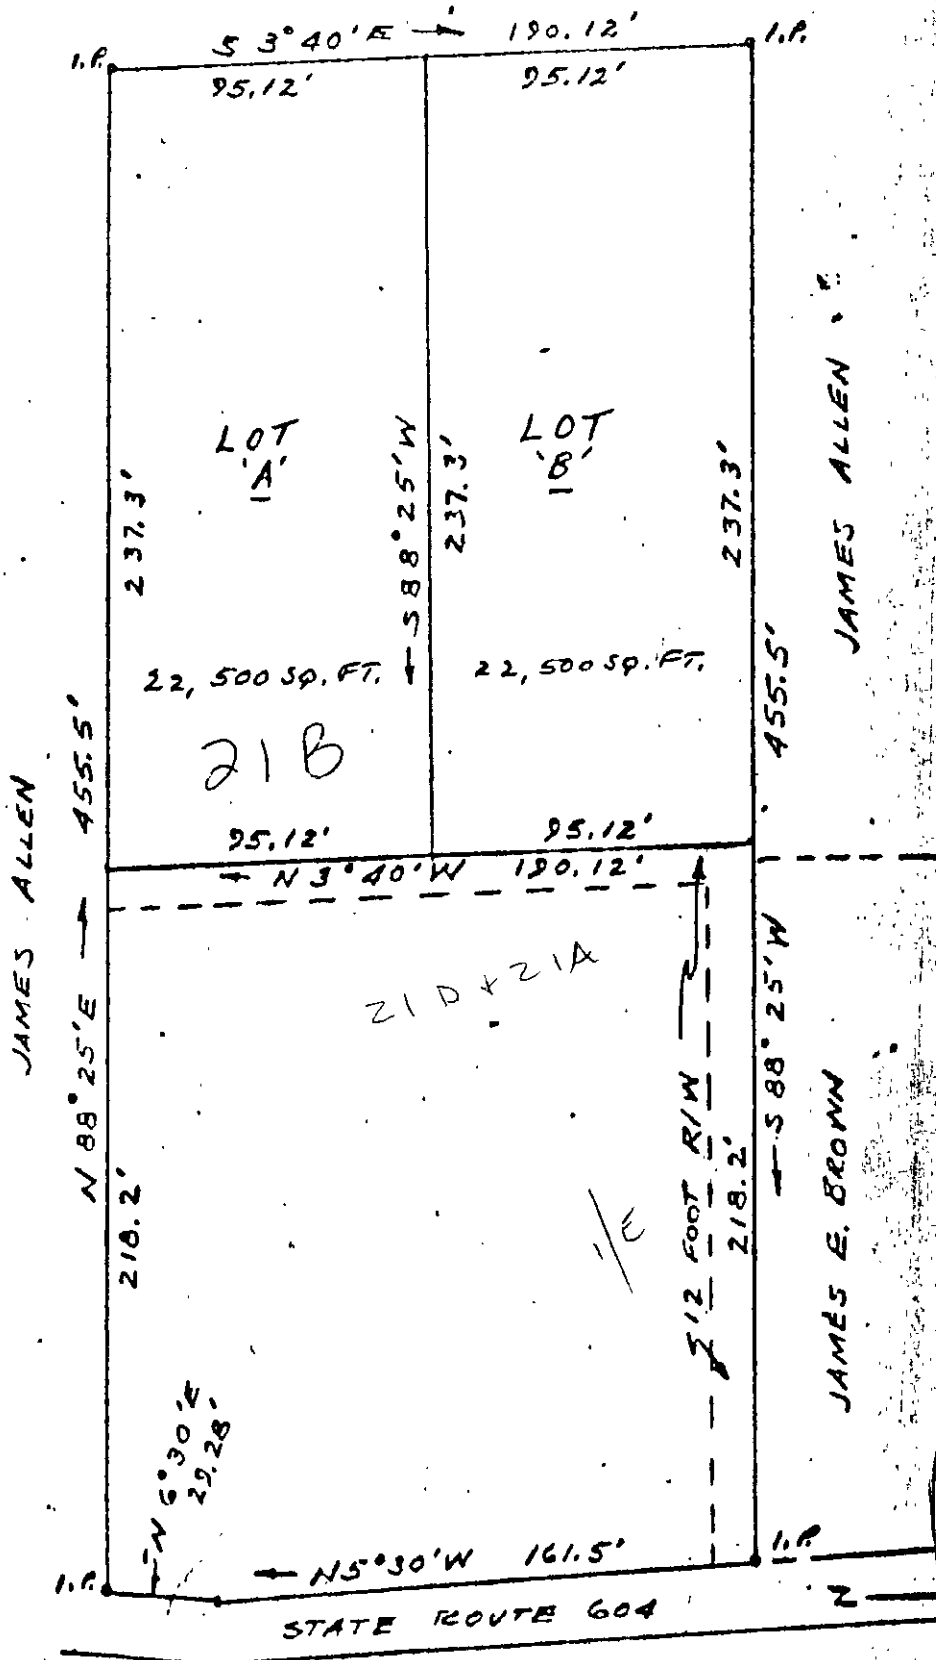

JAMES ALLEN

PROPERTY PLAT

WINWOOD JONES

FRUITLAND DIST. YORK COUNTY, VA.

JAN 1962

SCALE 1" = 60'

W. H. JONES

C.L.S. 579