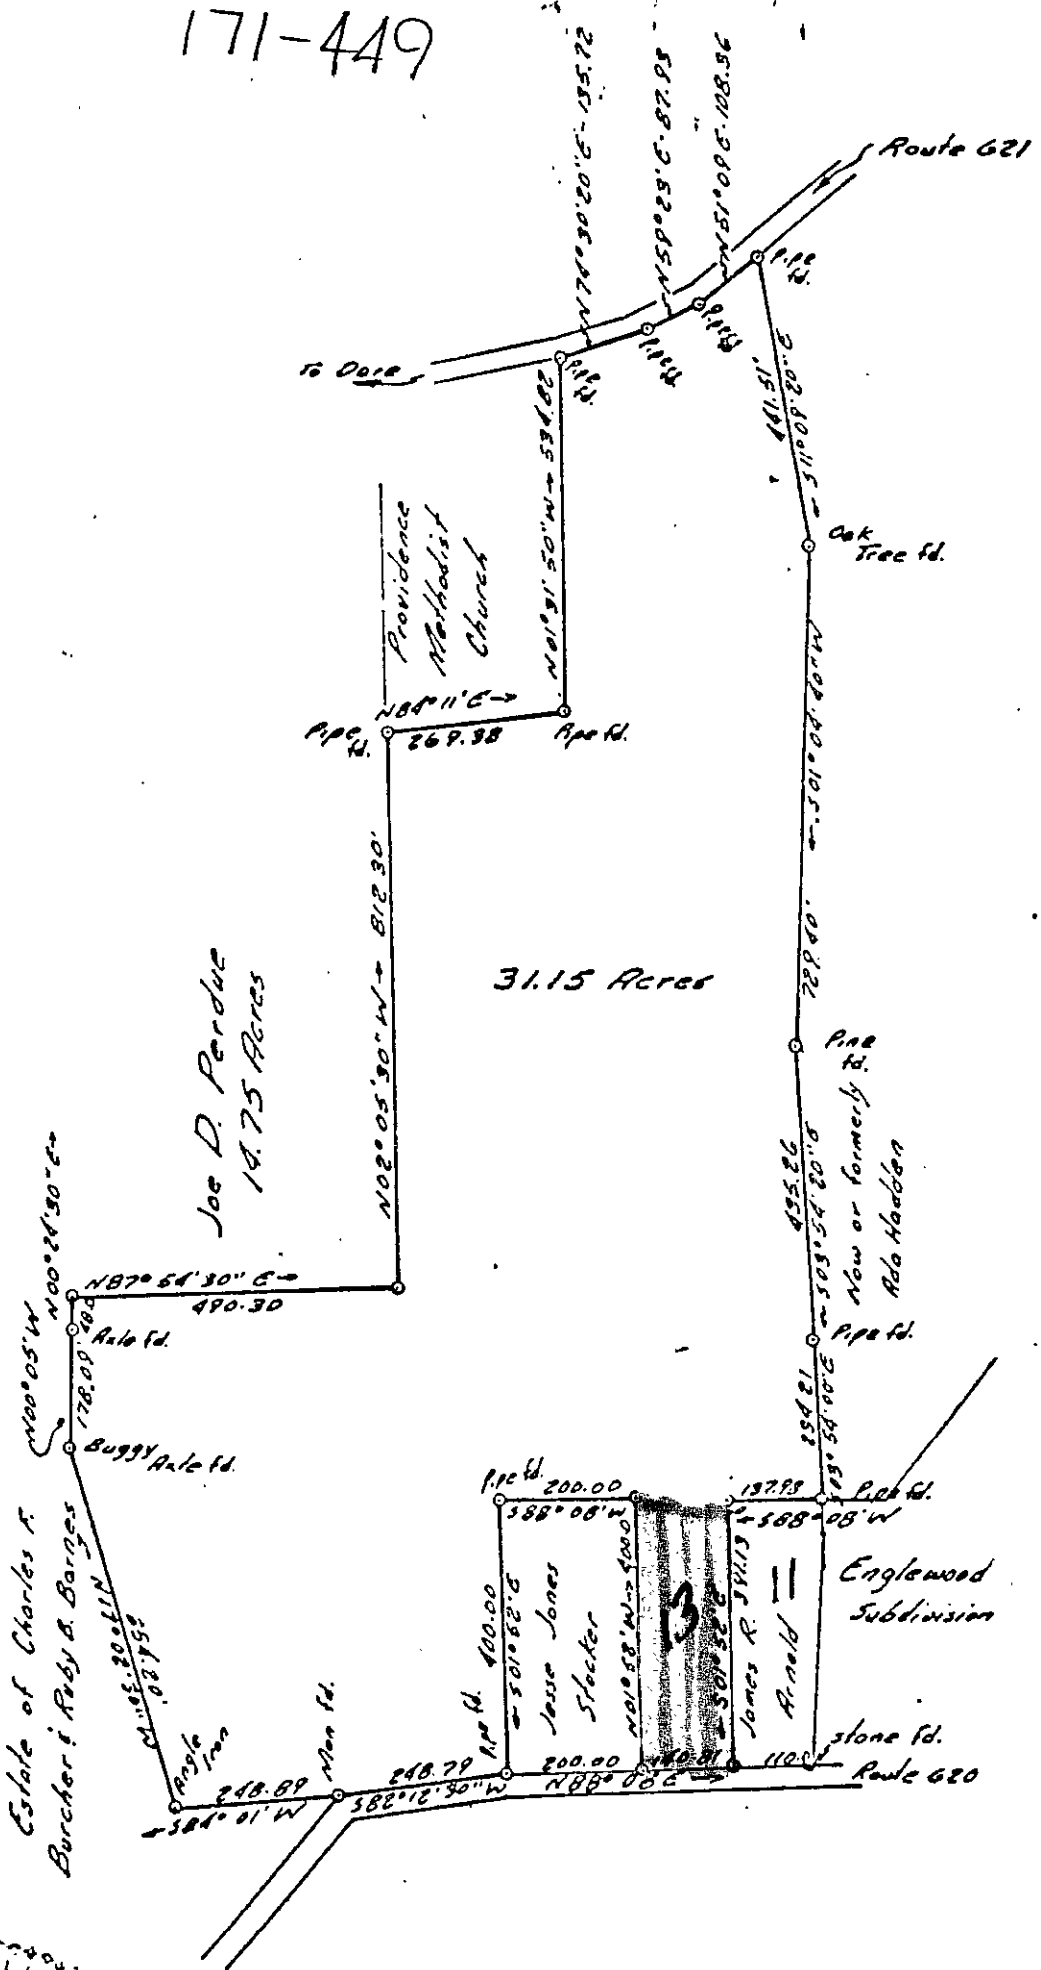

171-449

Magnetic North

For J. Bremer

PLAT OF THE PROPERTY OF
KROY DELL CORP.
 31.15 ACRES
 YORK COUNTY
 VIRGINIA

COENEN & ASSOCIATES, ENGINEERS
 NEWPORT NEWS, VIRGINIA

SCALE: 1" = 300'

DATE: Nov. 26, 1963
 Revised Nov. 27, 1963