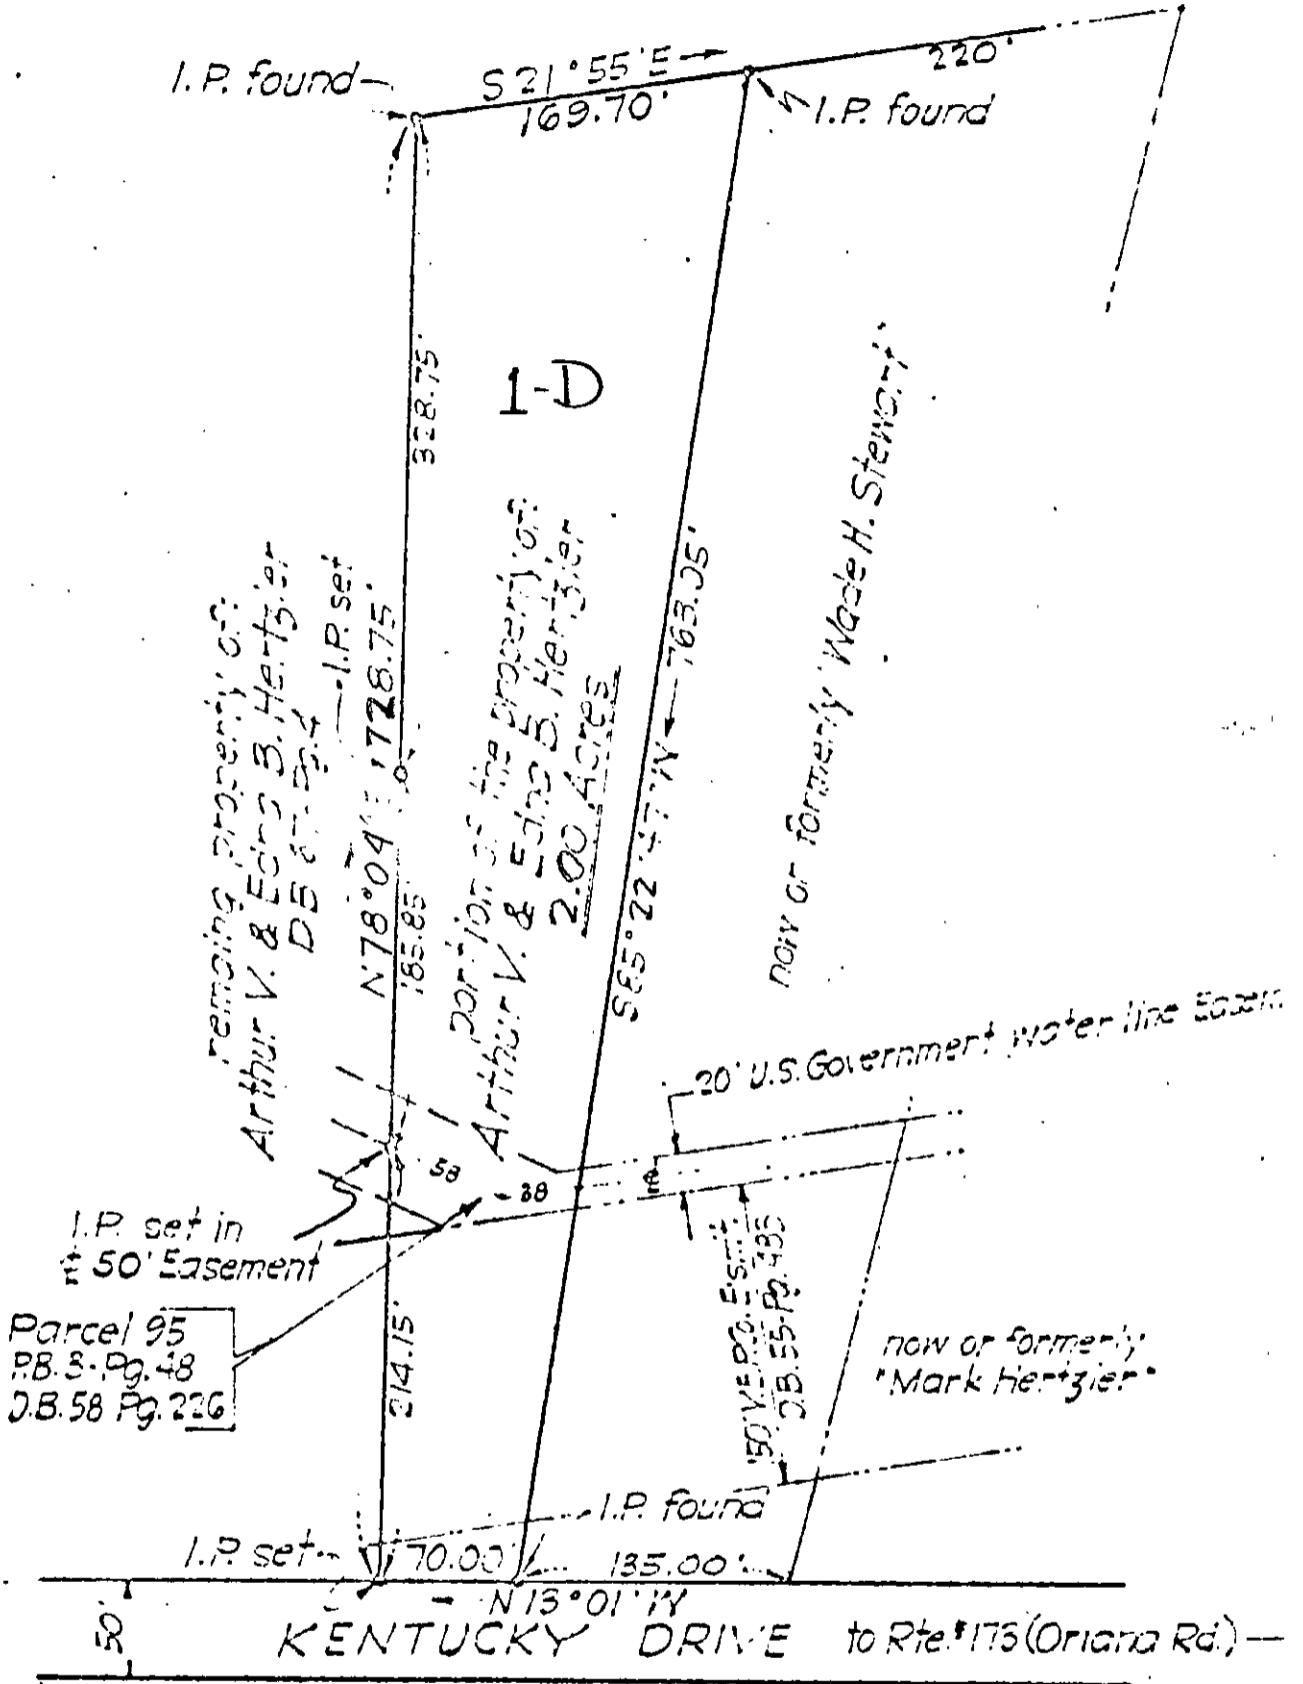

Magnetic North (April, 1947)

now or formerly "E.W. Muller"

Parcel 95
P.B. 3 - Pg. 48
D.B. 58 Pg. 226

PLAT
 SHOWING PORTION OF PROPERTY OF:
ARTHUR V. & EDNA B. HERTZLER
 BEING LOCATED ON
 KENTUCKY DRIVE - YORK COUNTY, VIRGINIA
 SCALE: 1" = 100' APRIL 12, 1965
S. J. GLASS & ASSOCIATES

29-
1-D