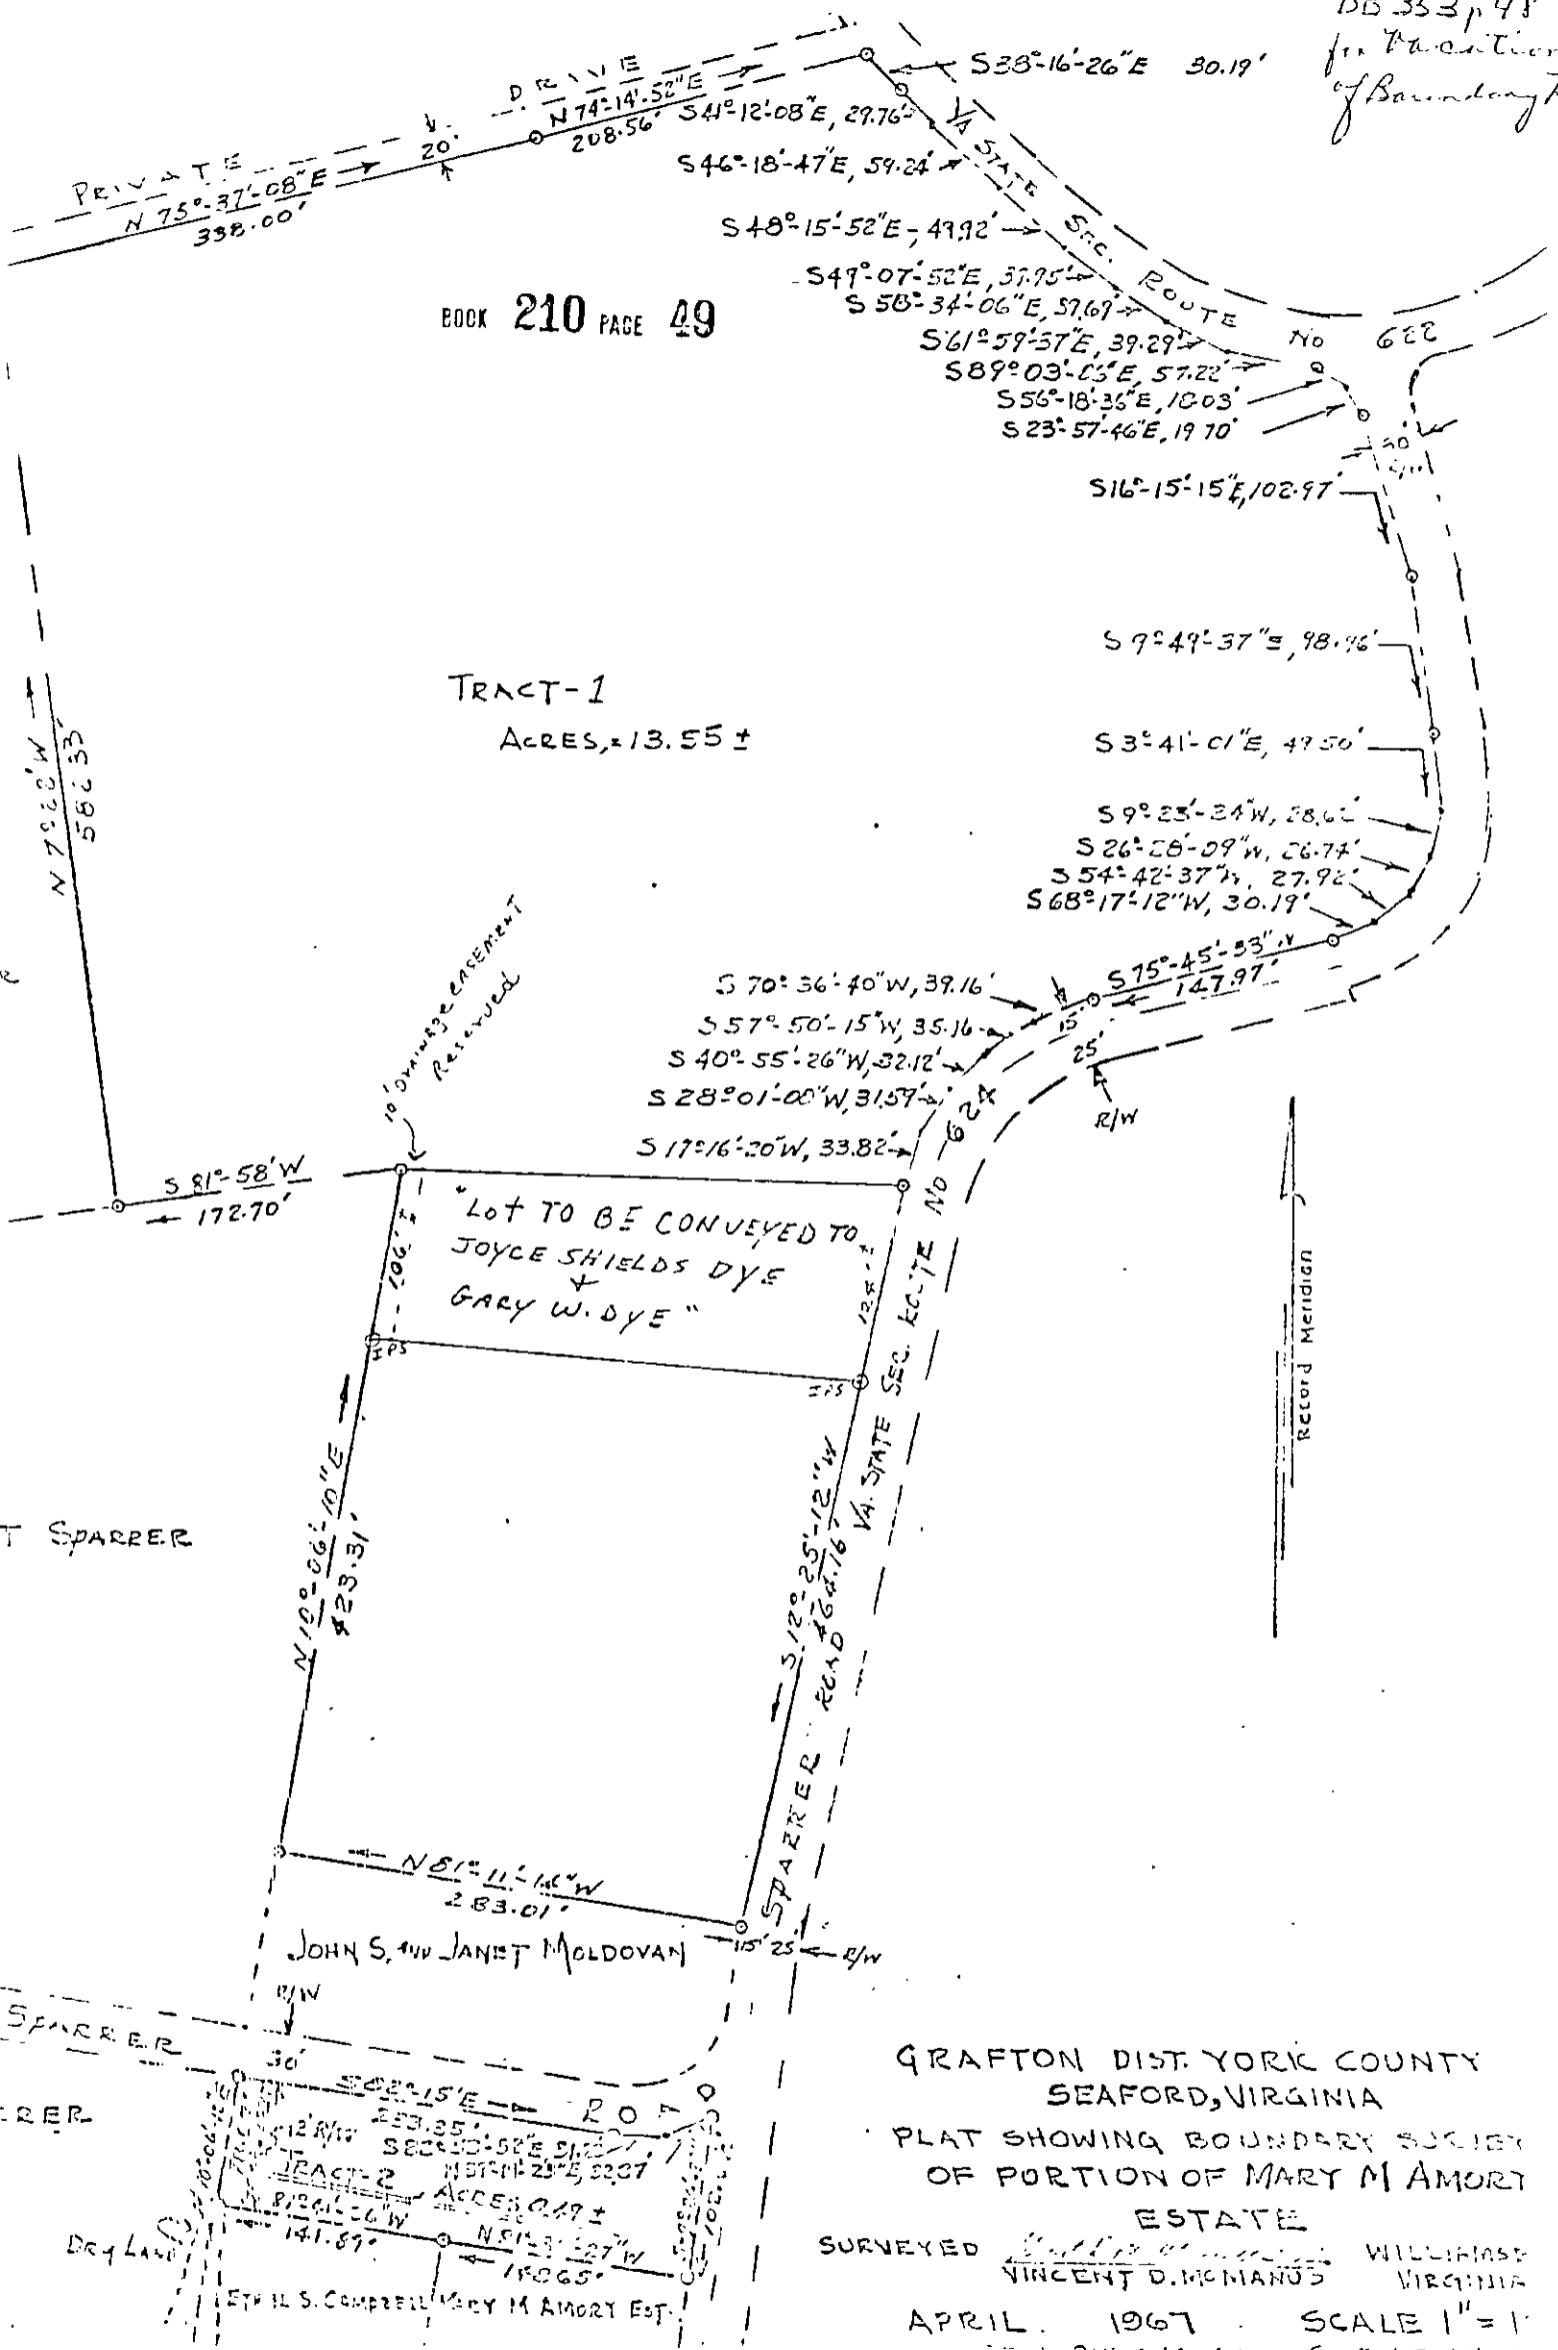

See  
DB 353, p 48  
for location  
of Boundary Line

BOOK 210 PAGE 49

TRACT-1  
ACRES, 13.55 ±

"LOT TO BE CONVEYED TO  
JOYCE SHIELDS DYE  
&  
GARY W. DYE"

GRAFTON DIST. YORK COUNTY  
SEAFORD, VIRGINIA  
PLAT SHOWING BOUNDARY SURVEY  
OF PORTION OF MARY M AMORT  
ESTATE  
SURVEYED BY VINCENT D. MC MANUS VIRGINIA  
APRIL 1967 SCALE 1" = 1'

25-378