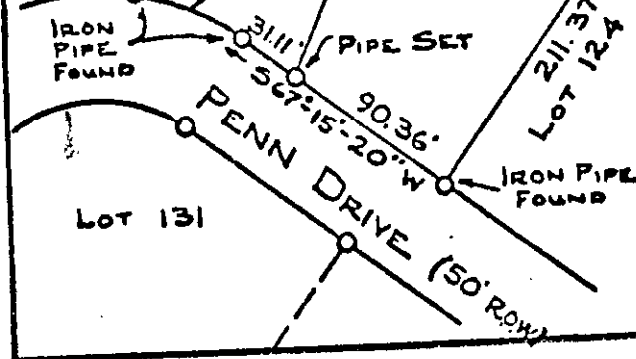

244-523
BOOK 211 PAGE 523

NEWPORT NEWS - WARWICK
GIRL SCOUT COUNCIL

LOT 126

LOT 125 B
2.95 Ac.

LOT 125 A
3.24 Ac.

DIVISION
PLAT OF
LOT 125
SECTION 4
OLD QUAKER ESTATES
BRUTON DISTRICT
YORK COUNTY
VIRGINIA
SCALE 1"=100'
27 MAY 1972

RADIUS: 123.62'
Δ = 26° 58' 20"
TL = 53.19'
TM = 20.65'
CHORD = 57.66'
C.B. = 53° 46' 05"

201(5) SEC 4 125A+125B