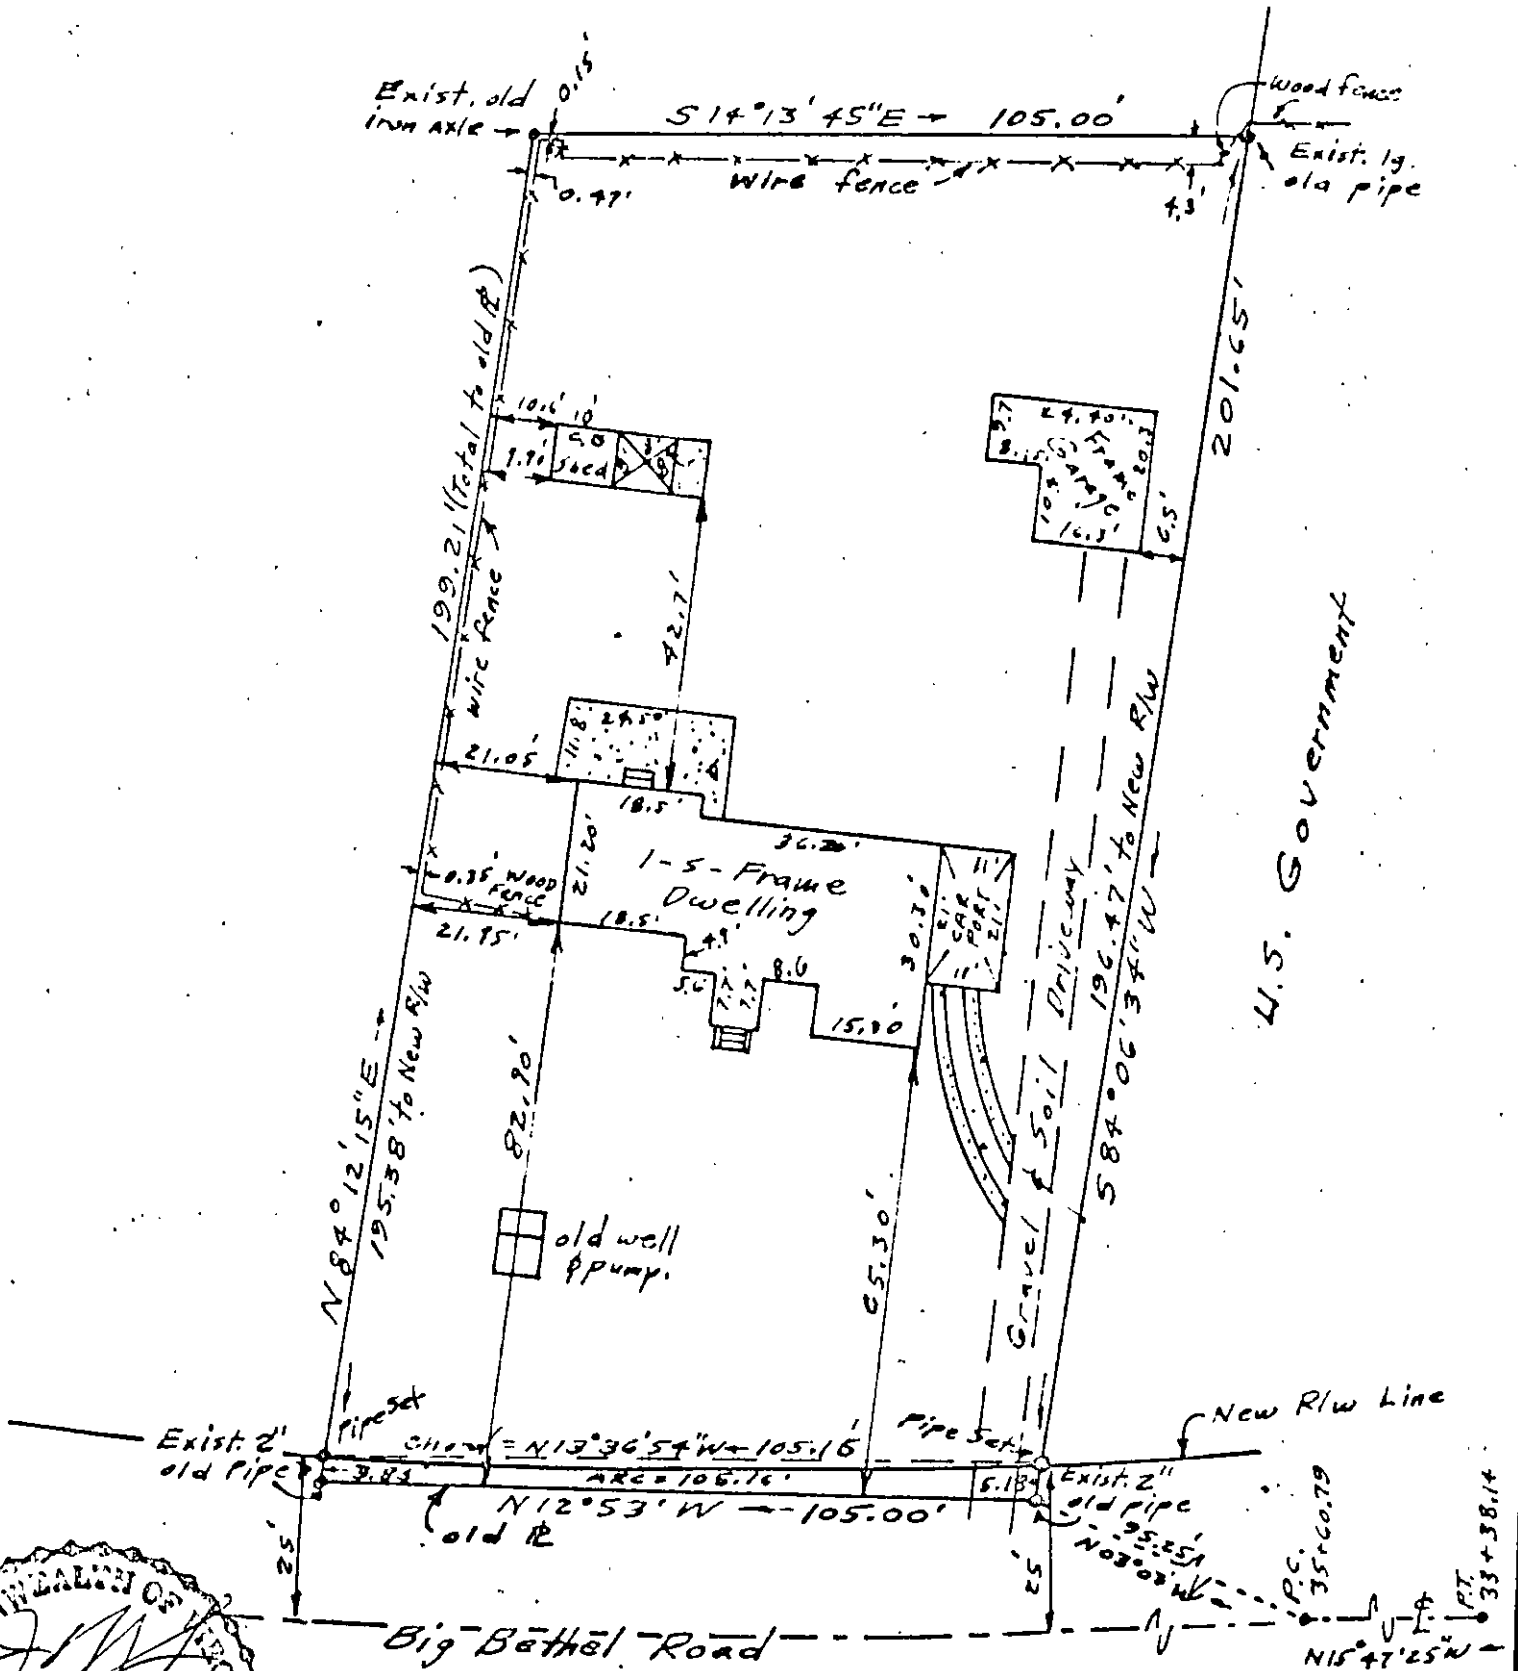

MAGNETIC MERIDIAN

Box 404 Big Bethel Road 37-160 ✓

PLAT OF THE PROPERTY OF
 NERO B. & TOMMIE L. WEBB

Plat showing John W. Russell Property as shown in D.B. 154 Pg. 336 with recent Highway acquisition Bethel Dist, York County, Va.

TO CERTIFY THAT ON SEPT 19, 1972

1972 I SURVEYED THE PROPERTY SHOWN ON THIS PLAT AND THAT THE TITLE LINES AND WALLS OF THE BUILDINGS SHOWN ON THIS PLAT. THE BUILDINGS ARE STRICTLY ACCORDING TO THE TITLE LINES AND THERE ARE NO ENCROACHMENTS OF ANY KIND ON THIS PROPERTY.