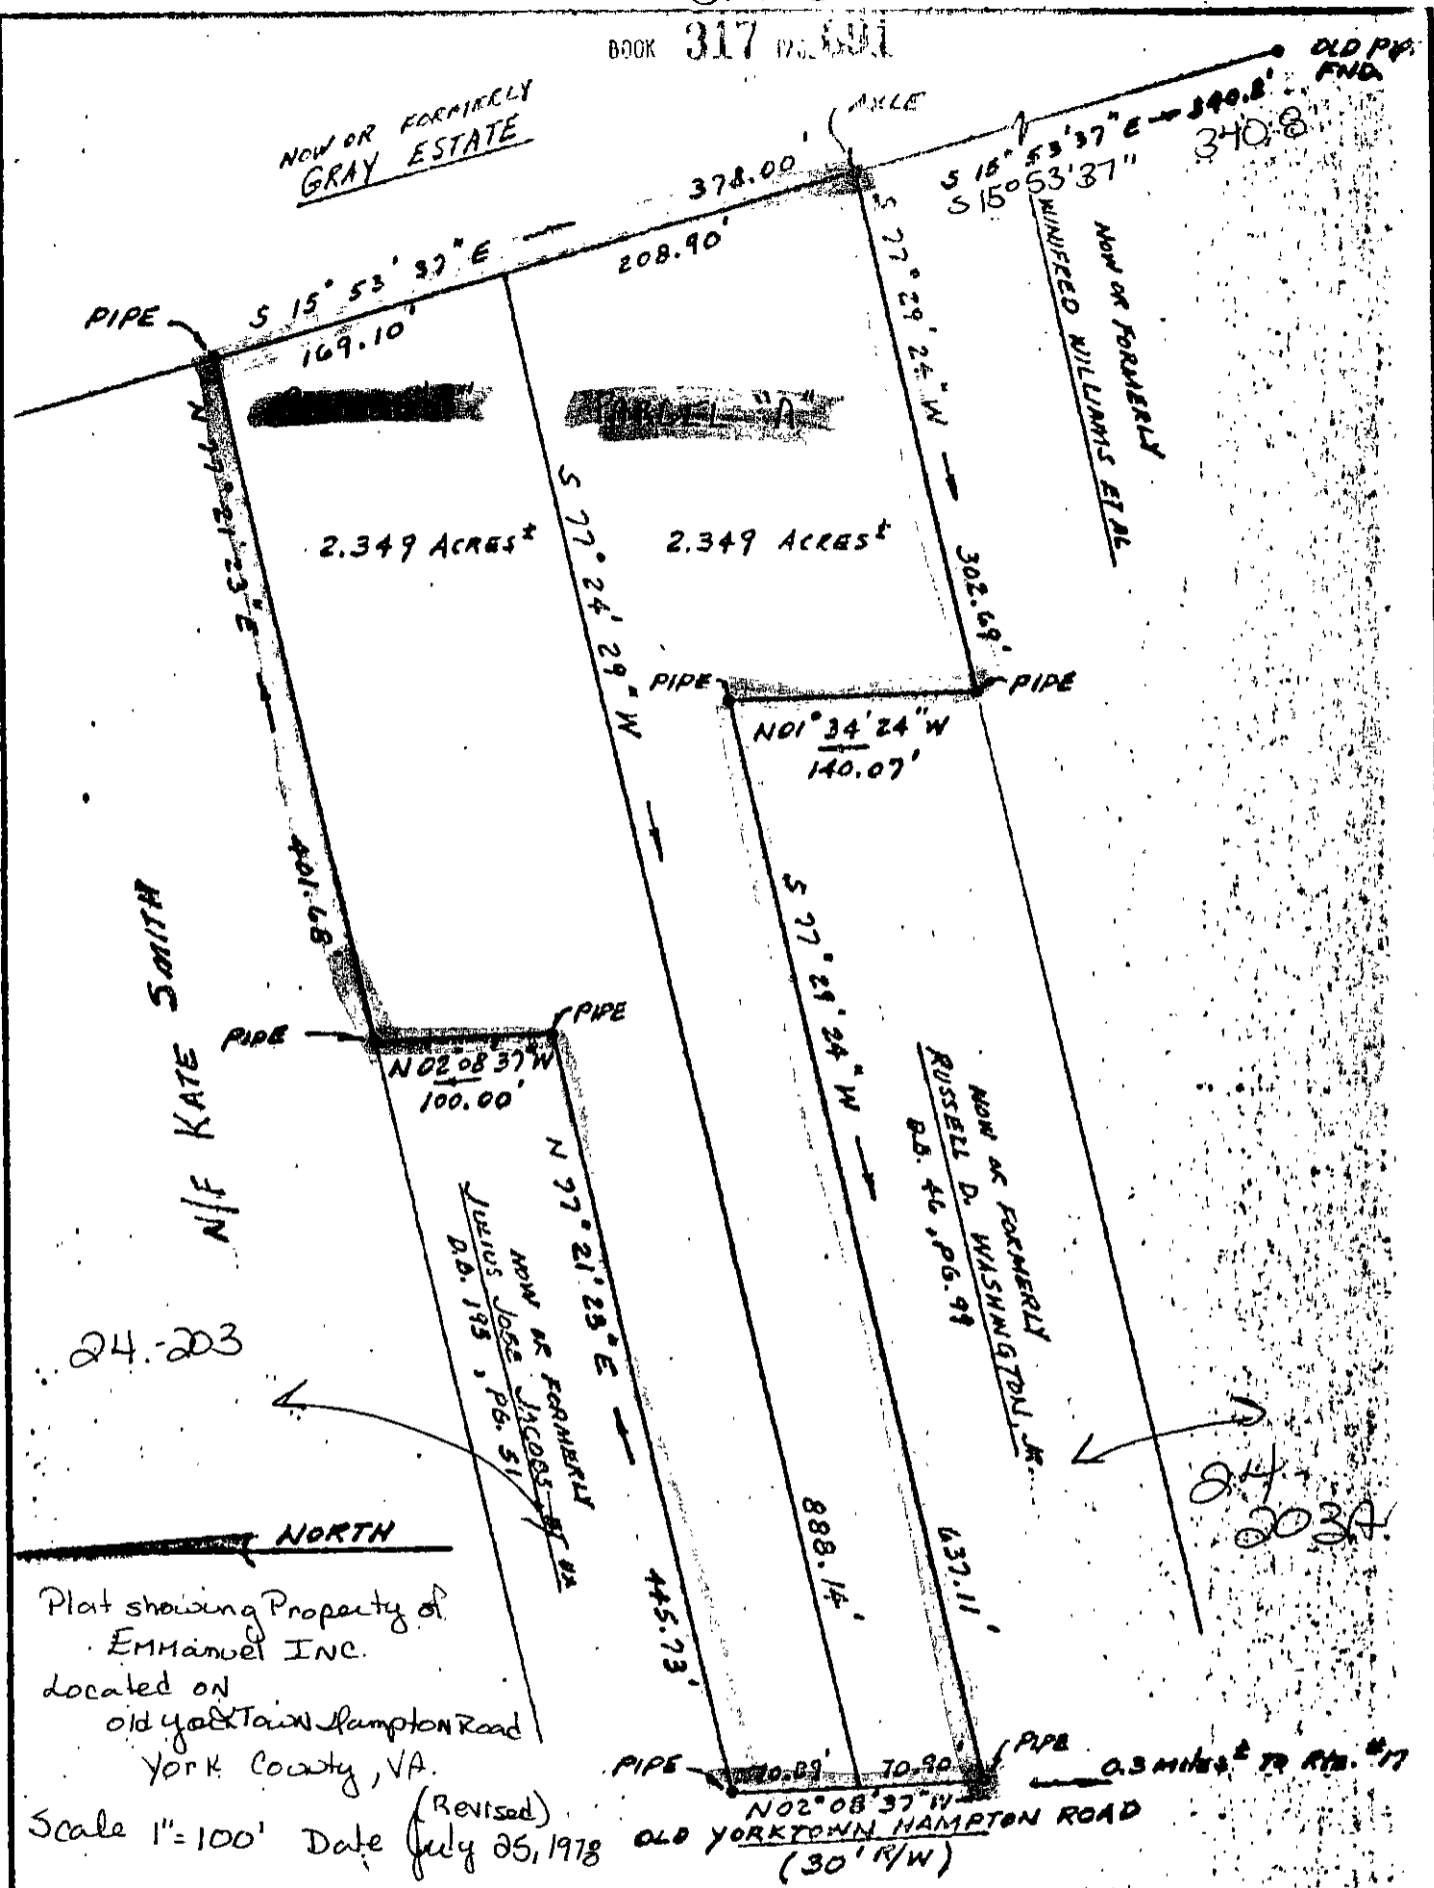

317-691

BOOK 317 PAGE 691

24-203

24-203A

NORTH

Plat showing Property of
 Emmanuel Inc.
 located on
 Old Yorktown Hampton Road
 York County, VA.

Scale 1"=100' Date (Revised)
 July 25, 1978

- REFERENCES:
 DB 39A, PG. 250
 DB 46, PG. 93

TOTAL AREA = 4.678 ACRES

PLAT SHOWING PROPERTY OF
 EMMAUEL INC.
 LOCATED ON
 OLD YORKTOWN HAMPTON ROAD
 YORK COUNTY, VA.

BY: DECOUVARAKIS
 SURVEYOR AND PLANNER
 VIRGINIA
 DATE: JULY 25, 1978

tax onlap 24 (26)