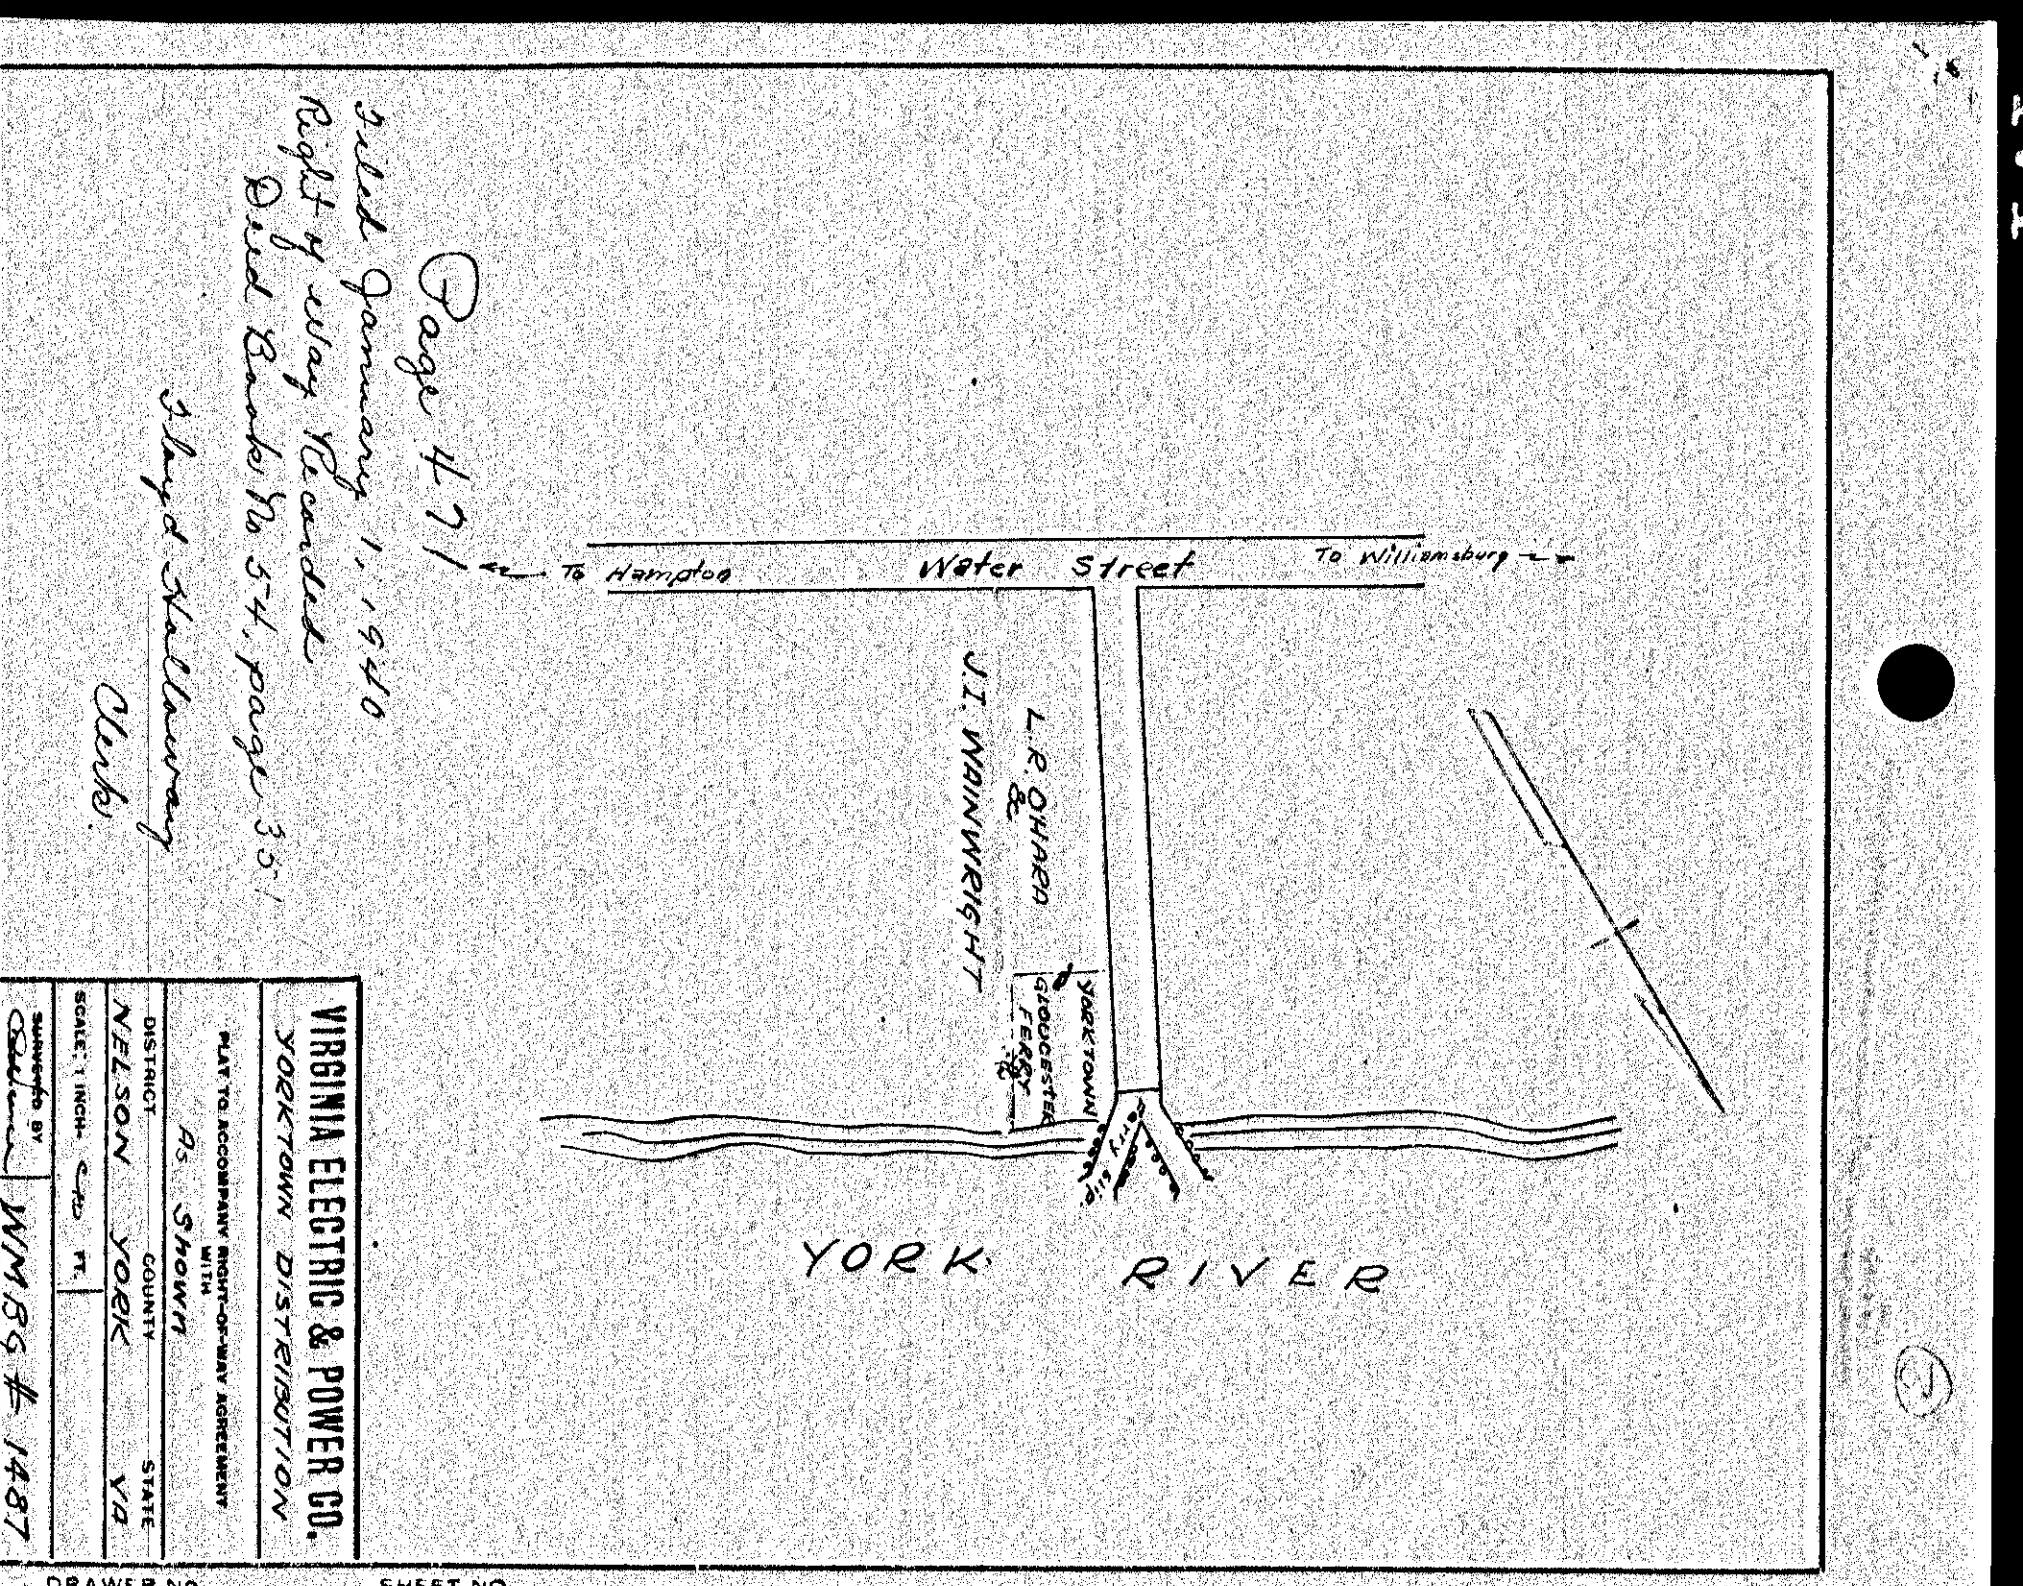

DRAWER NO. SHEET NO.

469

VIRGINIA ELECTRIC & POWER CO.
Yorktown Distribution
PLAT TO ACCOMPANY RIGHT-OF-WAY AGREEMENT WITH
DISTRICT L.R. O'HARD
COUNTY YORK
STATE VA.
SCALE: 1" INCH = 60 FT.
DRAWN BY C.M.L. WMBG#1488

DRAWER NO. SHEET NO.

470

VIRGINIA ELECTRIC & POWER CO.
Yorktown Distribution
PLAT TO ACCOMPANY RIGHT-OF-WAY AGREEMENT WITH
DISTRICT AS SHOWN
COUNTY YORK
STATE VA.
SCALE: 1" INCH = 60 FT.
DRAWN BY C.M.L. WMBG#1487