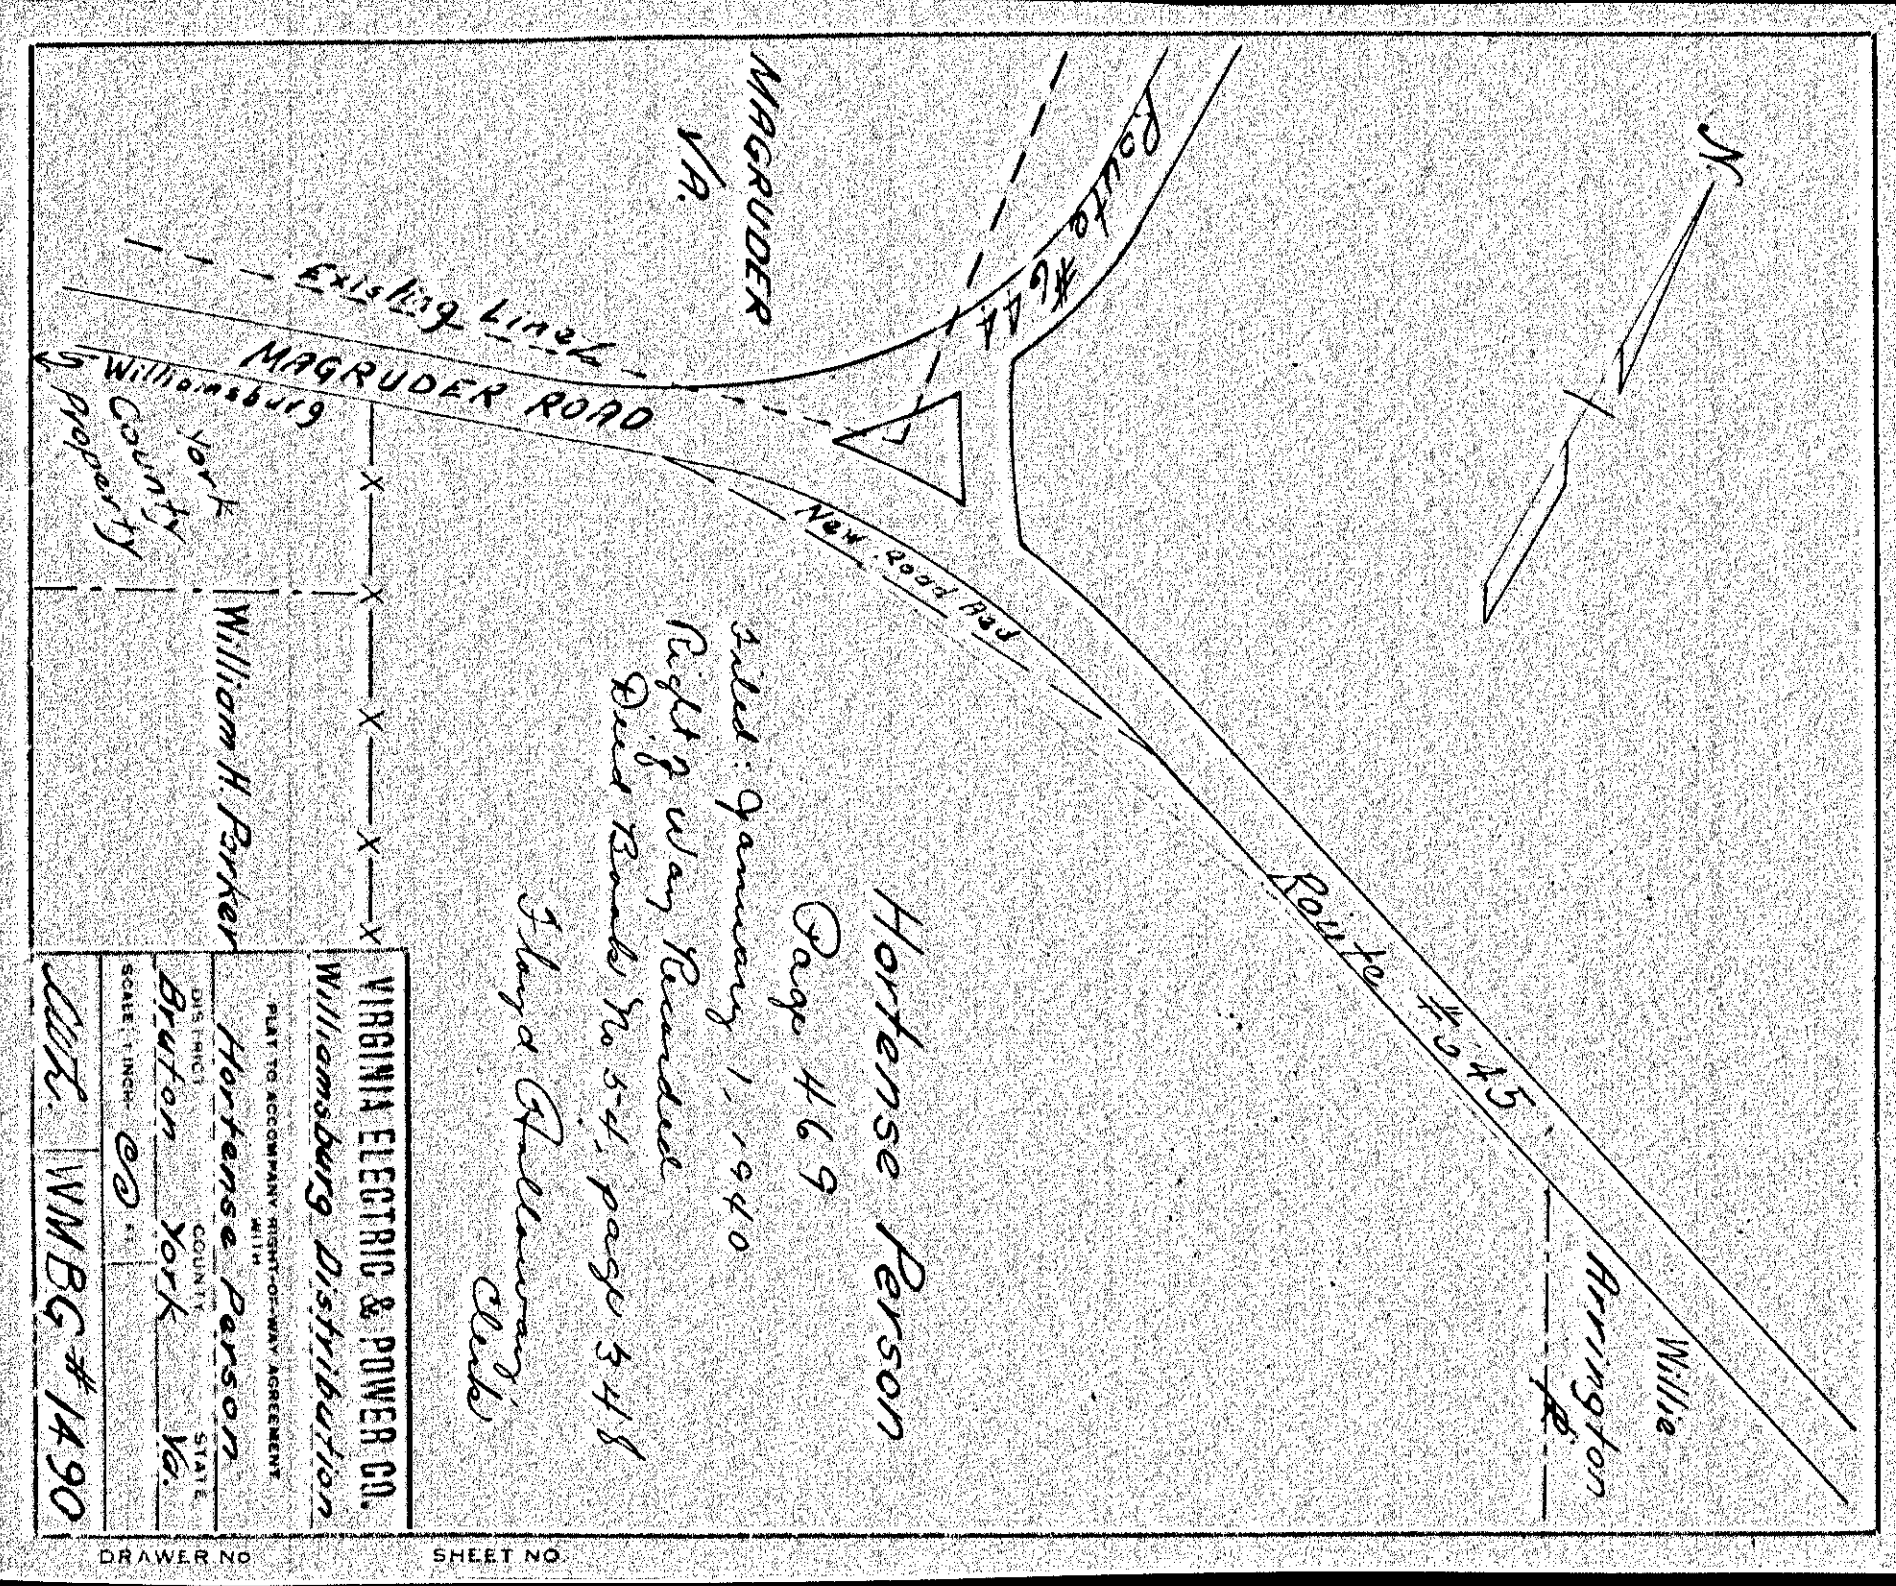

VIRGINIA ELECTRIC & POWER CO.
Yorktown Distribution
PLAT TO ACCOMPANY RIGHT-OF-WAY AGREEMENT WITH
DISTRICT N.F. McNorton
COUNTY York County Va.
STATE Va.
SCALE: 1" INCH = 60 FT.
DRAWN BY C.M.L. WMBG#1494

DRAWER NO. SHEET NO.

468

VIRGINIA ELECTRIC & POWER CO.
Williamsburg Distribution
PLAT TO ACCOMPANY RIGHT-OF-WAY AGREEMENT WITH
DISTRICT Hortense Person
COUNTY York
STATE Va.
SCALE: 1" INCH = 60 FT.
DRAWN BY C.M.L. WMBG#1490

DRAWER NO. SHEET NO.

469

VIRGINIA ELECTRIC & POWER CO.
Yorktown Distribution
PLAT TO ACCOMPANY RIGHT-OF-WAY AGREEMENT WITH
DISTRICT L.R. O'HARD
COUNTY YORK
STATE VA.
SCALE: 1" INCH = 60 FT.
DRAWN BY C.M.L. WMBG#1488

DRAWER NO. SHEET NO.

470

VIRGINIA ELECTRIC & POWER CO.
Yorktown Distribution
PLAT TO ACCOMPANY RIGHT-OF-WAY AGREEMENT WITH
DISTRICT AS SHOWN
COUNTY YORK
STATE VA.
SCALE: 1" INCH = 60 FT.
DRAWN BY C.M.L. WMBG#1487