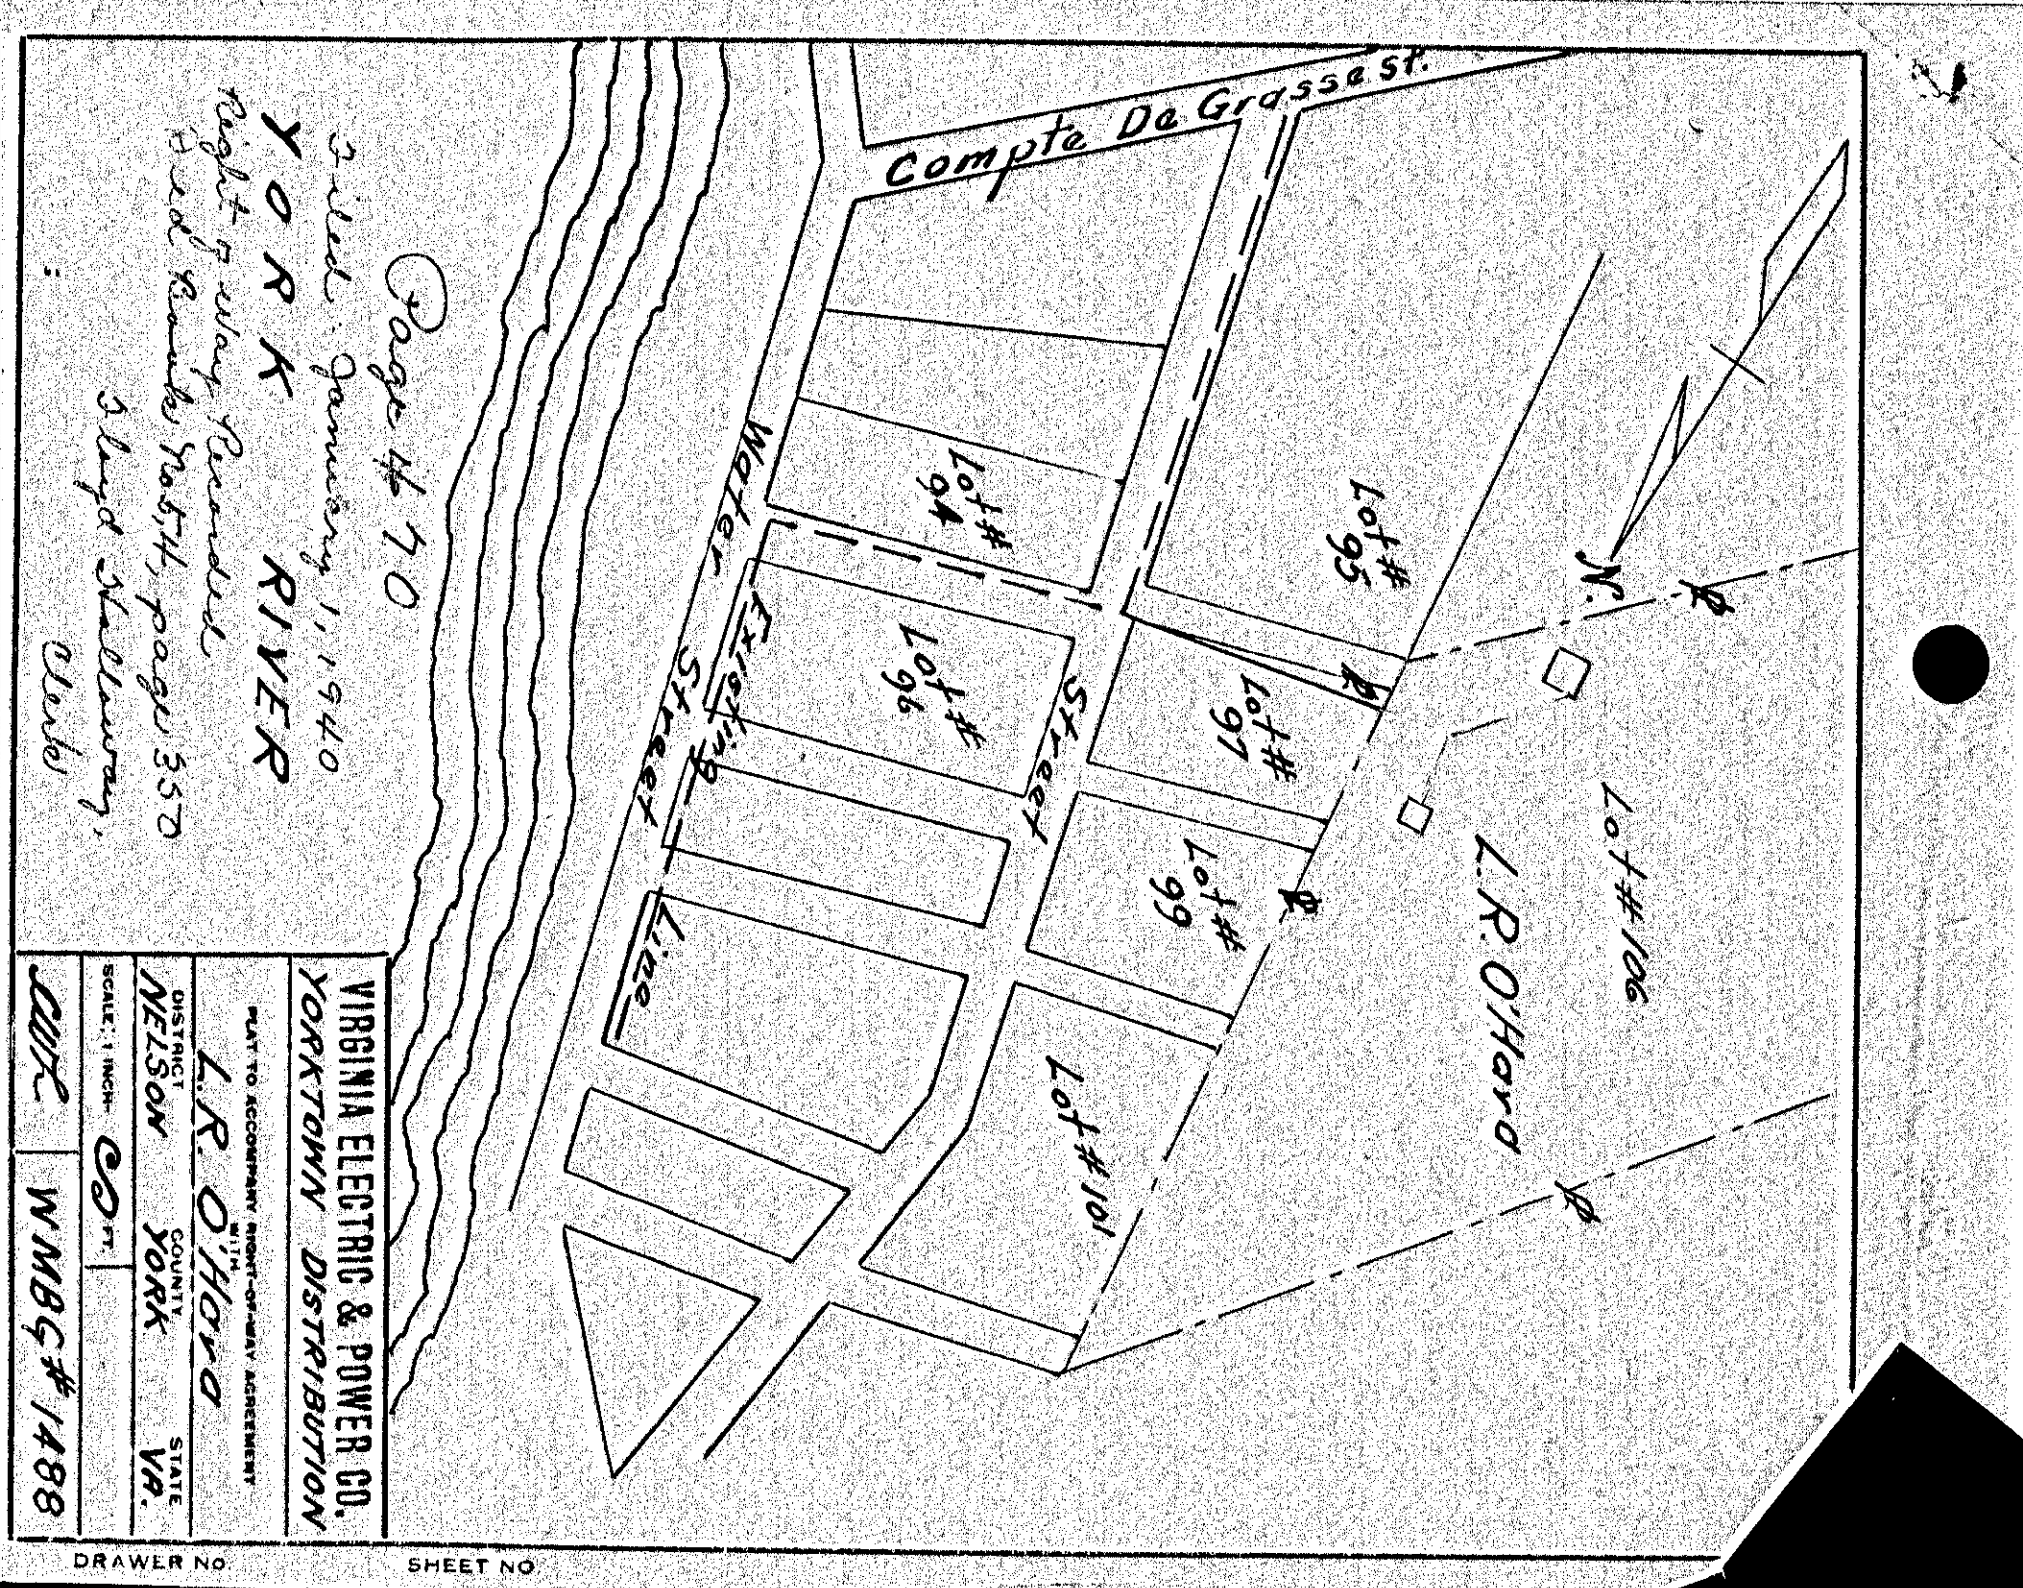

VIRGINIA ELECTRIC & POWER CO.
Yorktown Distribution
PLAT TO ACCOMPANY RIGHT-OF-WAY AGREEMENT WITH
DISTRICT N.F. McNorton
COUNTY York County Va.
STATE Va.
SCALE: 1" INCH = 60 FT.
DRAWN BY C.M.L. WMBG#1494

DRAWER NO. SHEET NO.

468

VIRGINIA ELECTRIC & POWER CO.
Williamsburg Distribution
PLAT TO ACCOMPANY RIGHT-OF-WAY AGREEMENT WITH
DISTRICT Hortense Person
COUNTY York
STATE Va.
SCALE: 1" INCH = 60 FT.
DRAWN BY C.M.L. WMBG#1490

DRAWER NO. SHEET NO.

469

VIRGINIA ELECTRIC & POWER CO.
Yorktown Distribution
PLAT TO ACCOMPANY RIGHT-OF-WAY AGREEMENT WITH
DISTRICT L.R. O'HARD
COUNTY YORK
STATE VA.
SCALE: 1" INCH = 60 FT.
DRAWN BY C.M.L. WMBG#1488