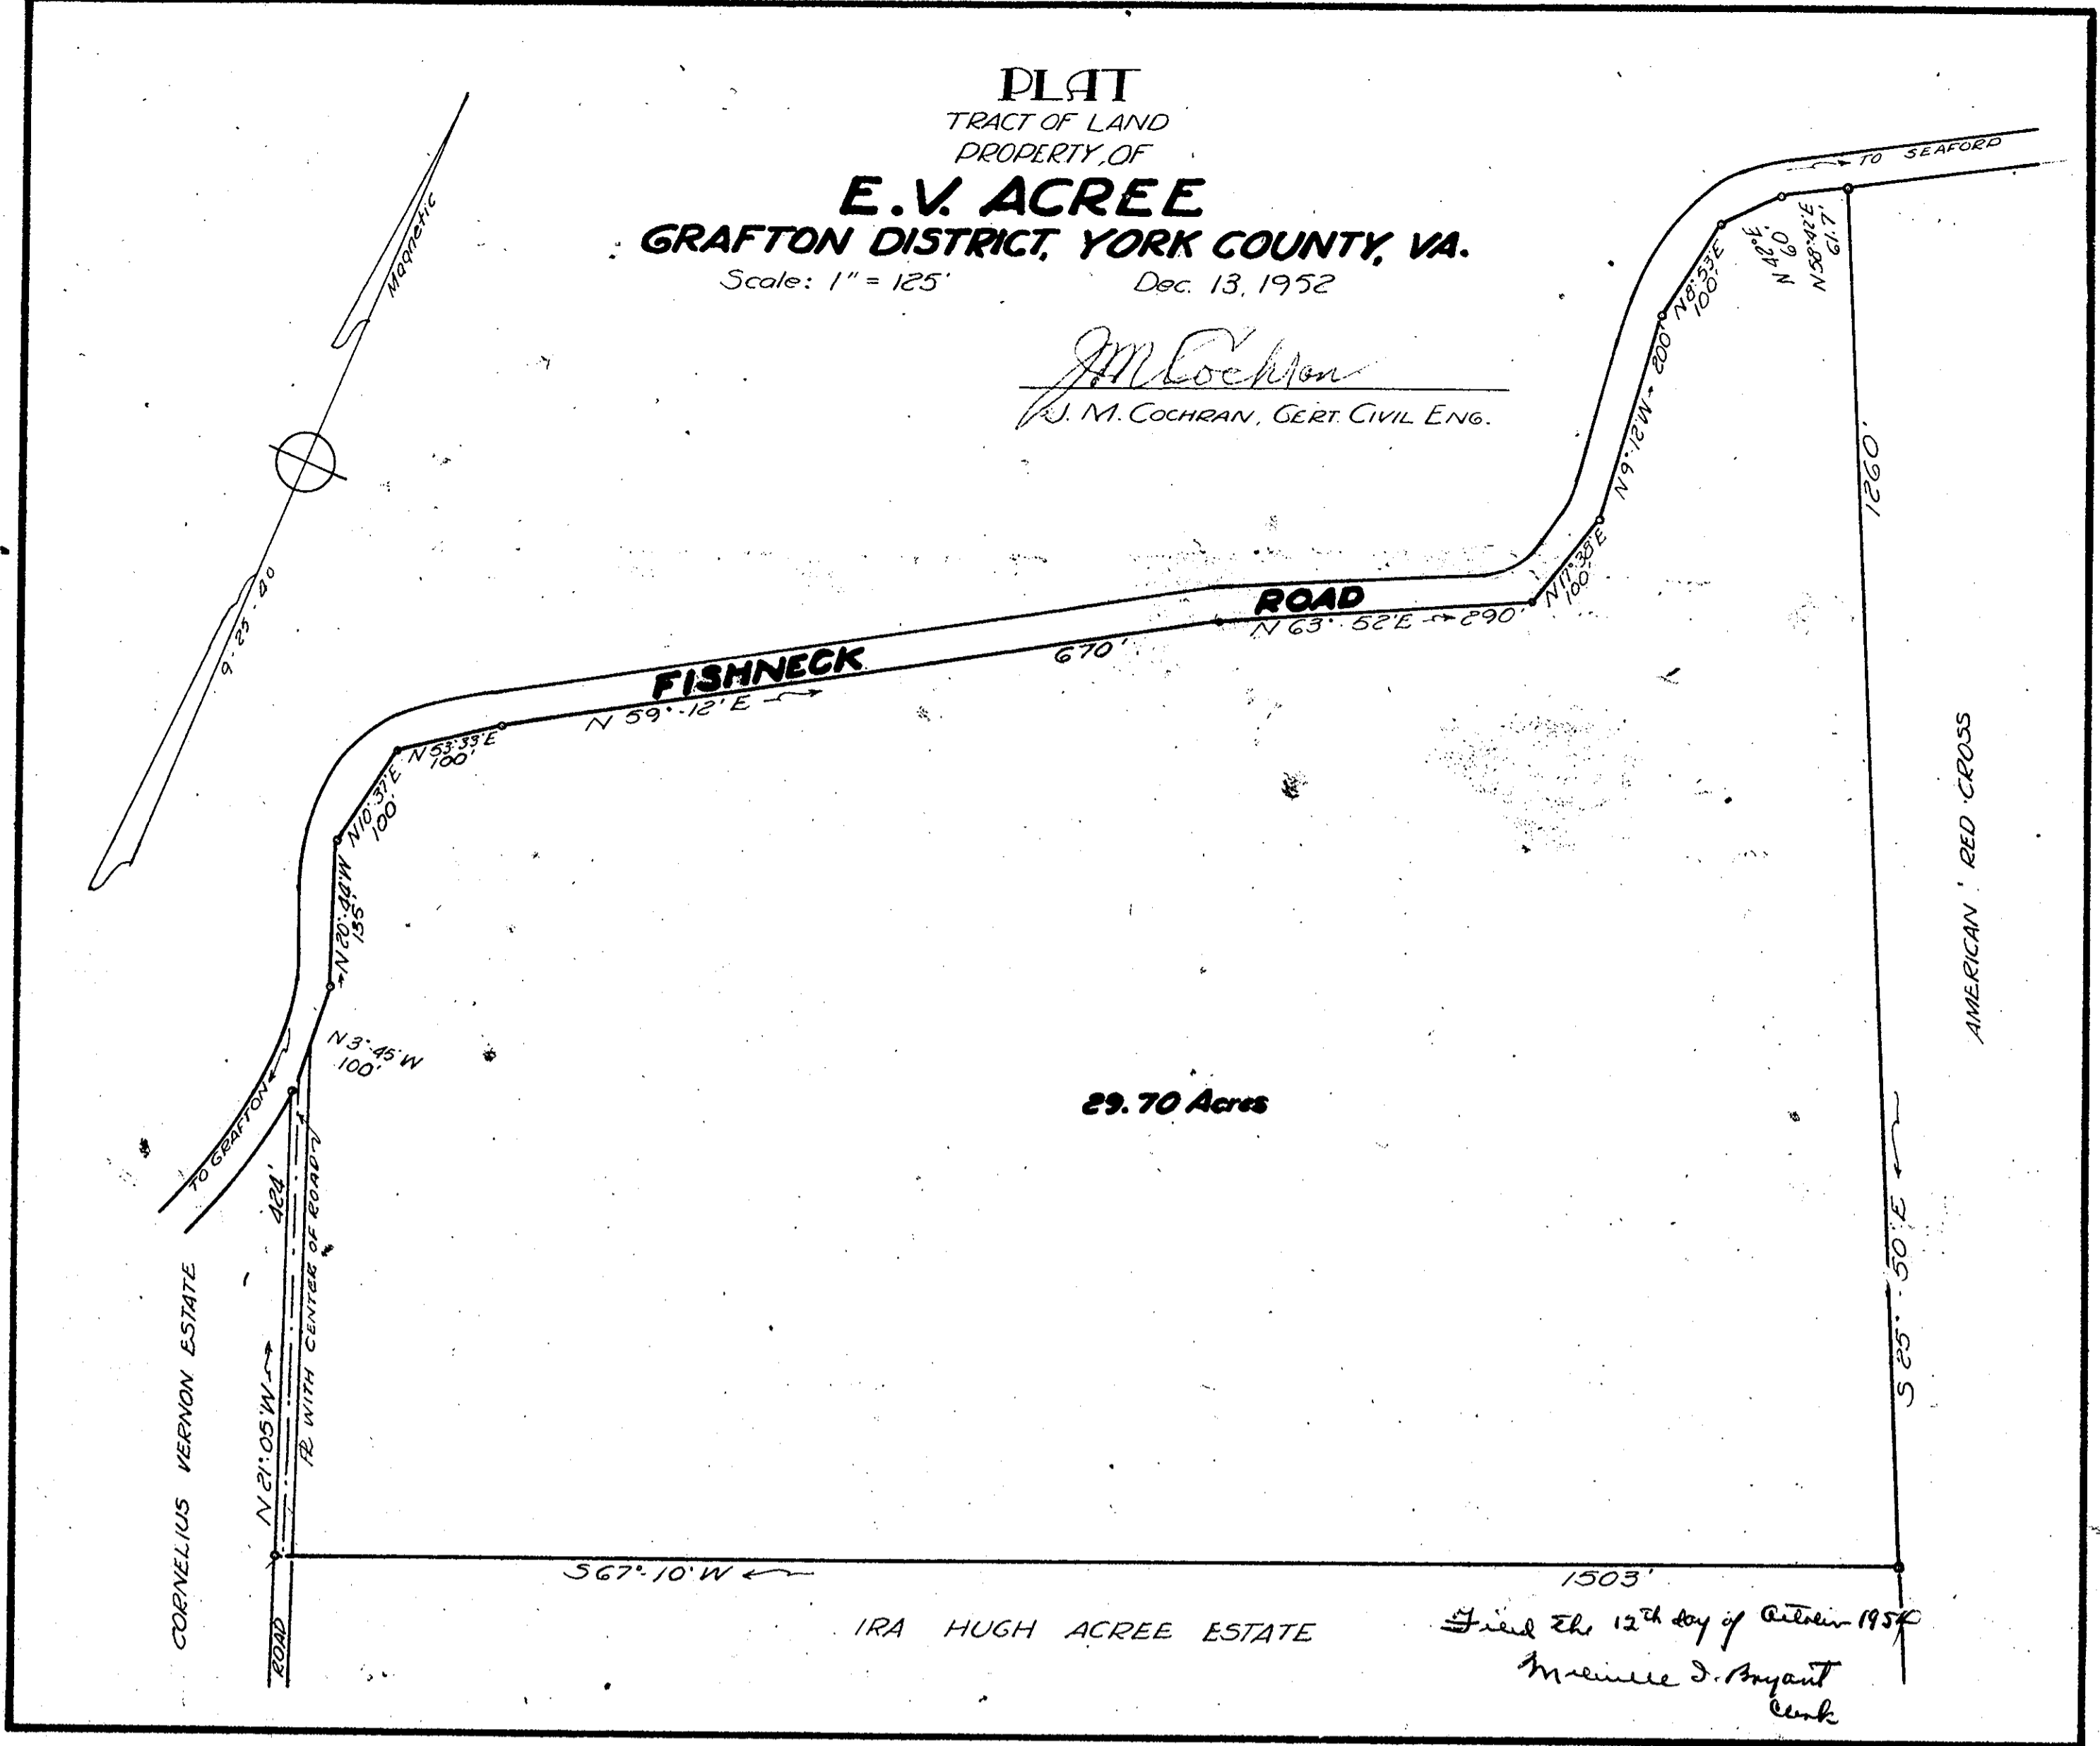

PLAT
TRACT OF LAND
PROPERTY OF
E.V. ACREE
GRAFTON DISTRICT, YORK COUNTY, VA.
Scale: 1" = 125' Dec. 13, 1952

J.M. Cochran
J. M. COCHRAN, CERT. CIVIL ENG.

Plat Book No. 5 Page 175

THOMAS B. HASS
PLAT SHOWING RESURVEY OF LAND SITUATED
IN YORK COUNTY VIRGINIA BASED ON THE
SURVEY OF R.M. CRAWFORD, AND MARKERS NOW
IN PLACE ESTABLISHED BY SAID SURVEYOR, ALSO
OCCUPATIONAL EVIDENCE AND ALL AVAILABLE EVIDENCE
IN YORK & JAMES CITY RECORDS -
APRIL 1947 SCALE 1" = 50'