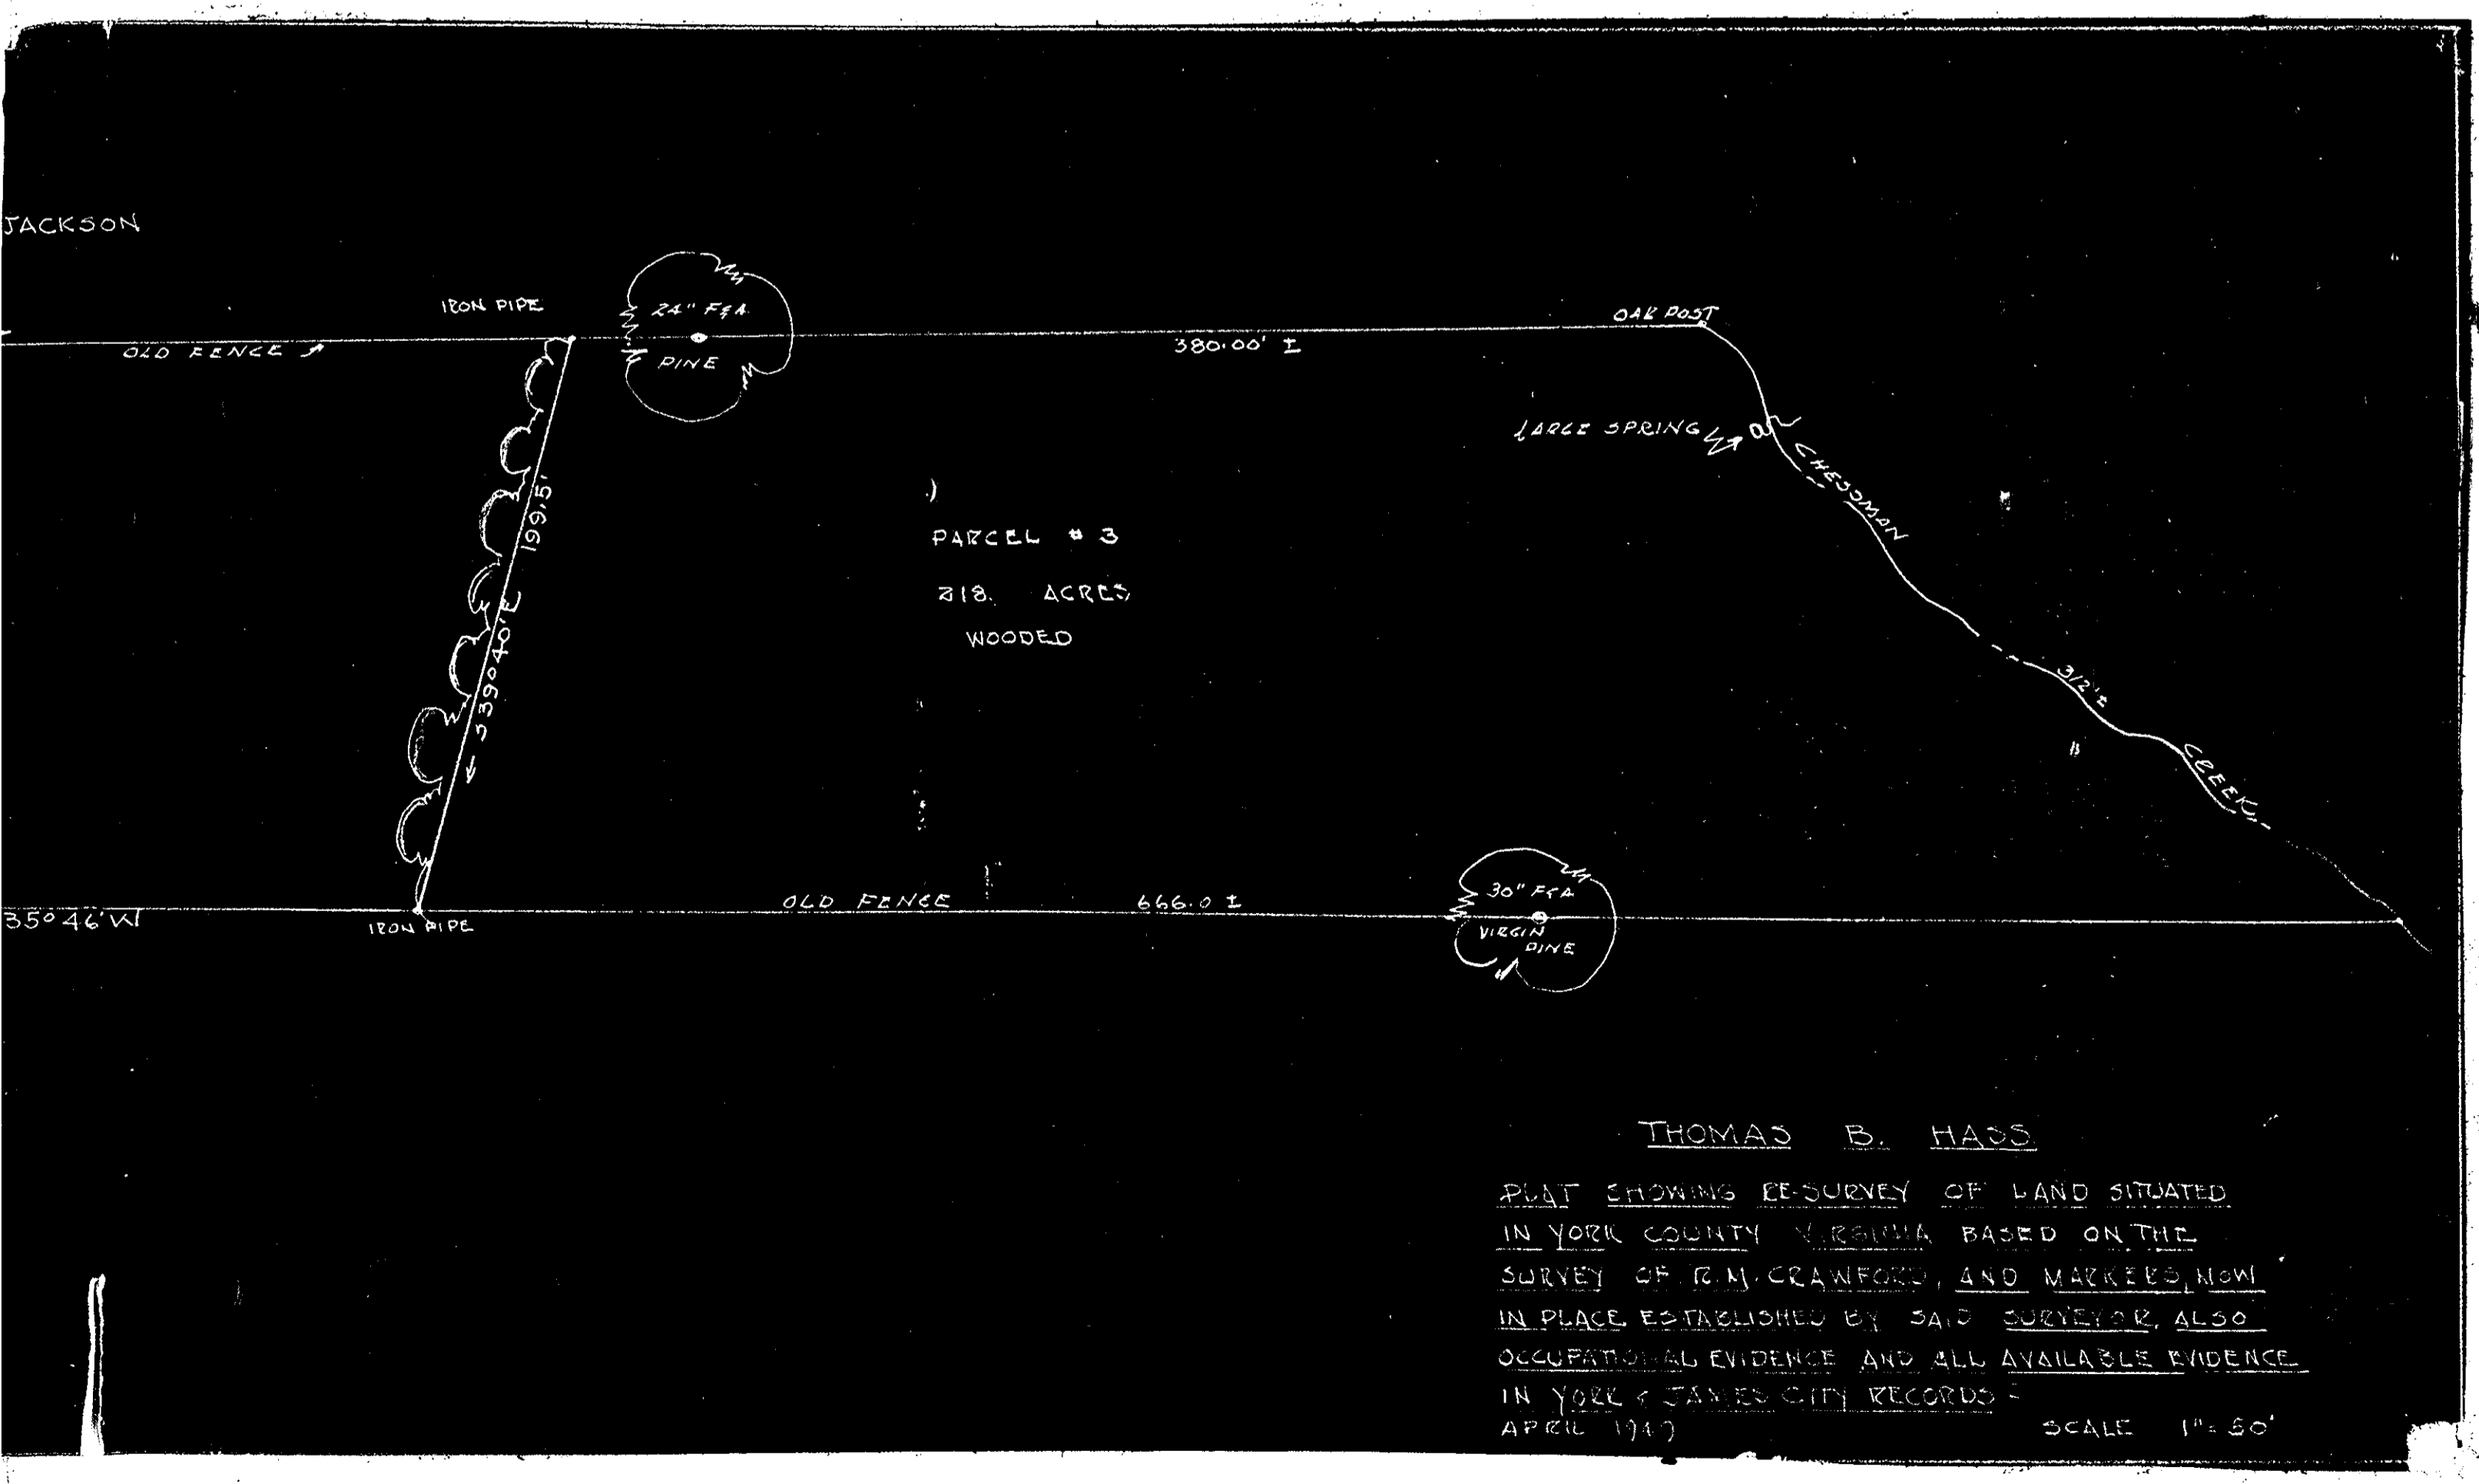

PLAT
TRACT OF LAND
PROPERTY OF
E.V. ACREE
GRAFTON DISTRICT, YORK COUNTY, VA.
Scale: 1" = 125' Dec. 13, 1952

J.M. Cochran
J. M. COCHRAN, CERT. CIVIL ENG.

Plat Book No. 5 Page 175

THOMAS B. HASS
PLAT SHOWING RESURVEY OF LAND SITUATED
IN YORK COUNTY VIRGINIA BASED ON THE
SURVEY OF R.M. CRAWFORD, AND MARKERS NOW
IN PLACE ESTABLISHED BY SAID SURVEYOR, ALSO
OCCUPATIONAL EVIDENCE AND ALL AVAILABLE EVIDENCE
IN YORK & JAMES CITY RECORDS -
APRIL 1947 SCALE 1" = 50'