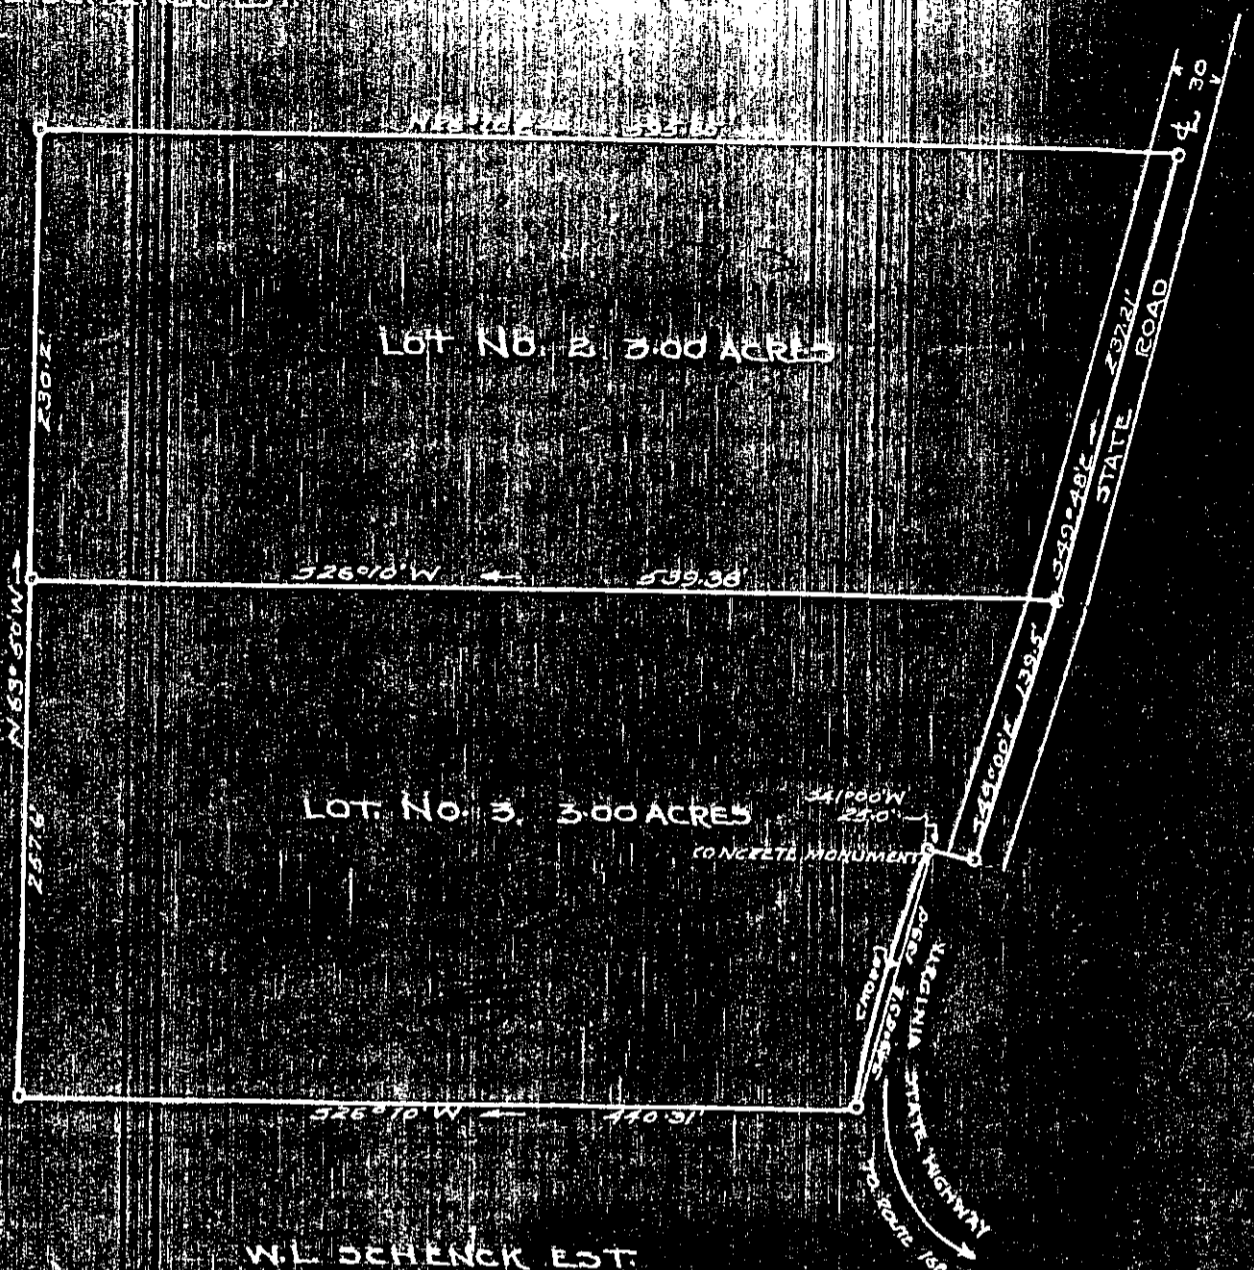

W.L. SCHENCK EST.

W.L. SCHENCK EST.

W.L. SCHENCK EST.

PLAT SHOWING TWO PARCELS
 OF LAND SURVEYED FOR THE
 W.L. SCHENCK ESTATE
 SITUATED IN BRUTON DISTRICT
 YORK COUNTY VIRGINIA
 SURVEYED APRIL 1945 SCALE 1"=100'

VINCENT D. MoMANUS
 SURVEYING & MAPPING
 WILLIAMSBURG, VIRGINIA

56

FIELD NO. 100

2-5-45