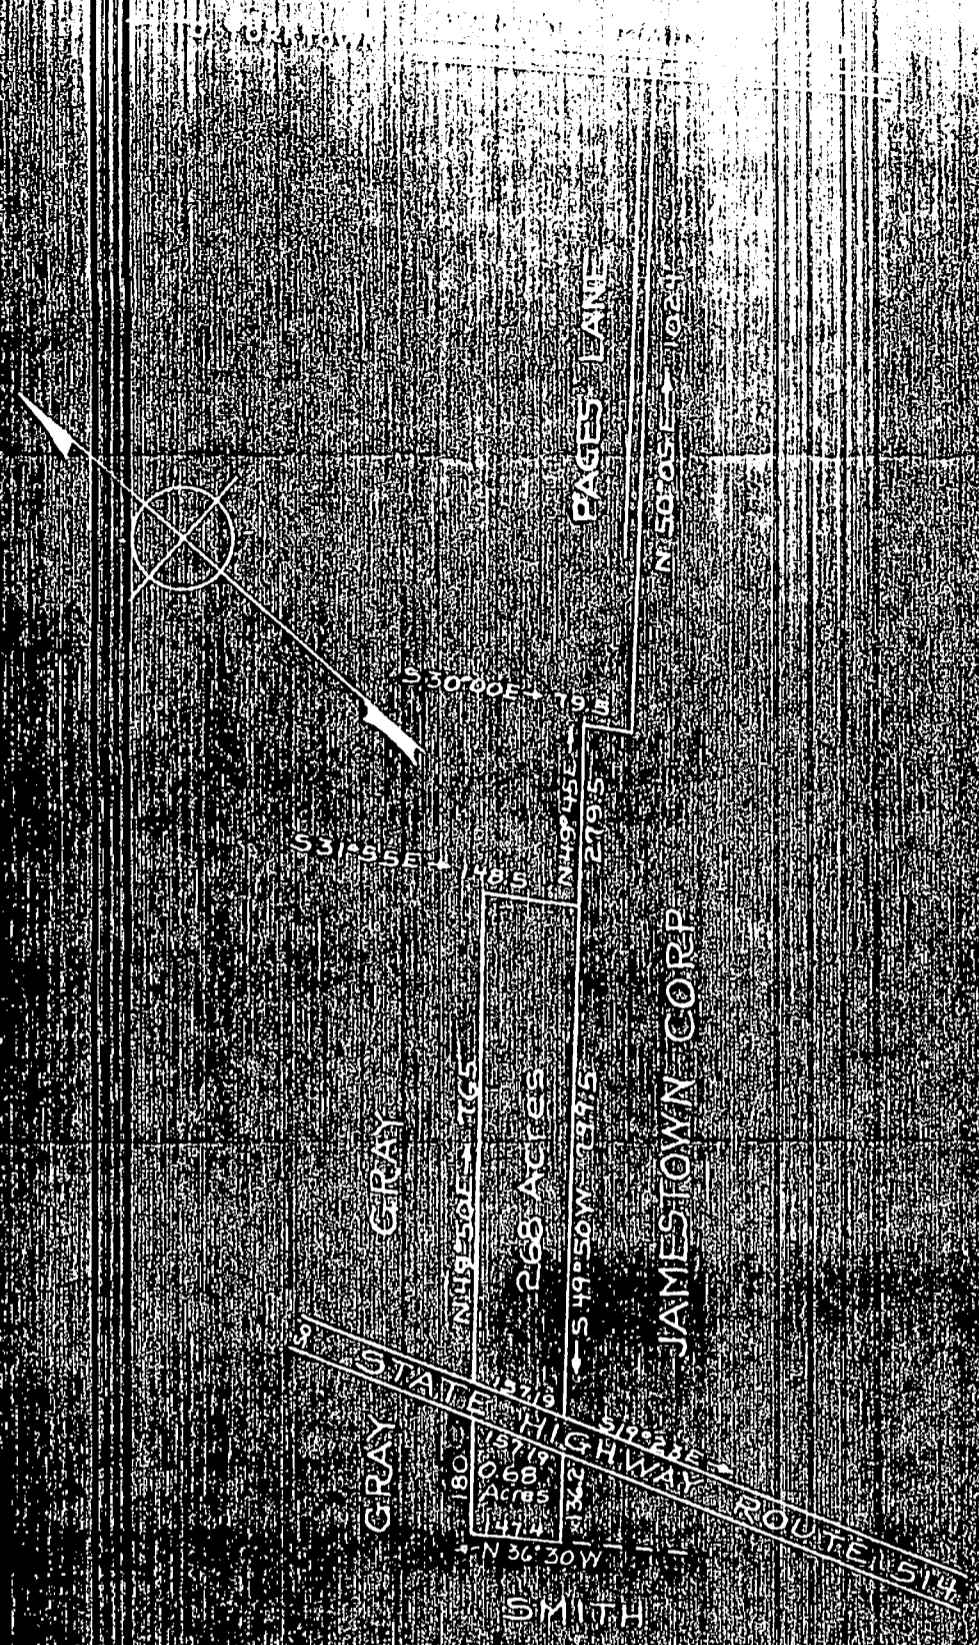

RC'D W/ DB 62-155

Map of 3.36 acres of land situated on State Highway #514, south of Yorktown in York County Virginia July 27, 1931 Scale 1"=300'

NOT TO BE COMPILED MAP

portion of

FPB 125