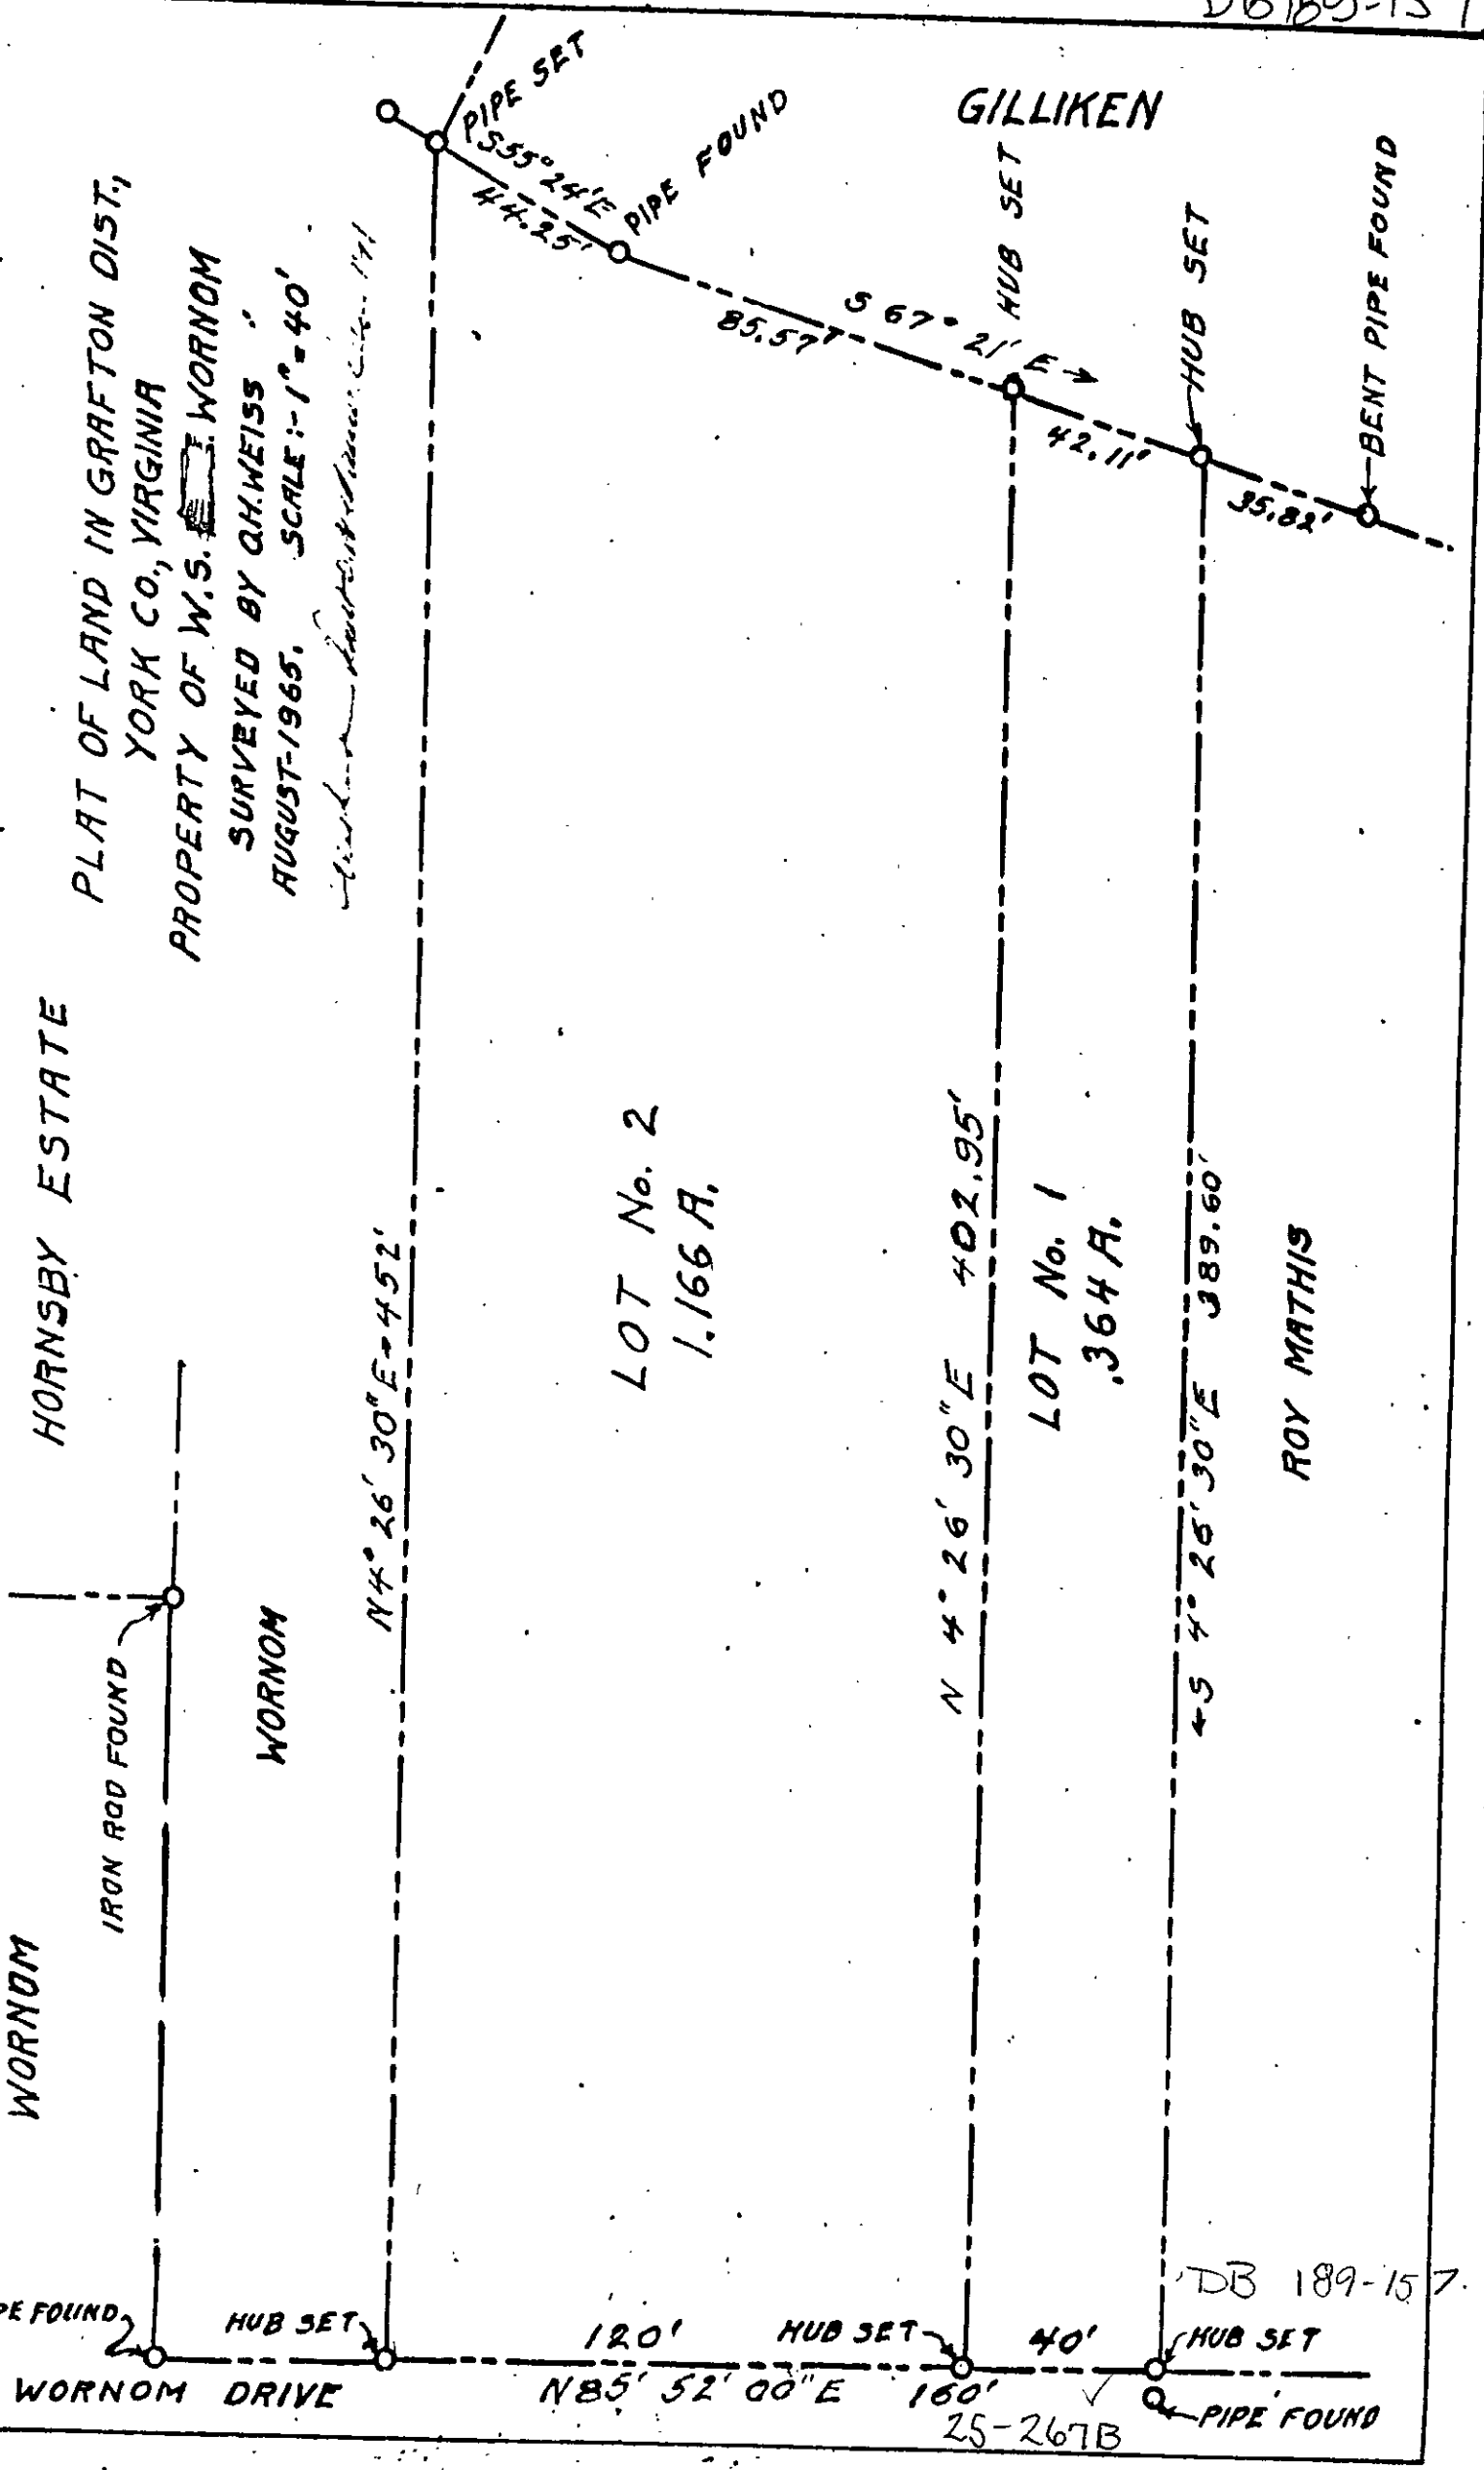

DB 189-157

PLAT OF LAND IN GRAFTON DIST,
YORK CO., VIRGINIA
PROPERTY OF W.S. WORNOM
SURVEYED BY Q.H. WEISS
AUGUST-1965. SCALE: 1" = 40'

W.S. Wornom

HORNSBY ESTATE

WORNOM

WORNOM

LOT No. 2
1.166 A.

LOT No. 1
.364 A.

ROY MATHIS

GILLIKEN

DB 189-157

25-267B