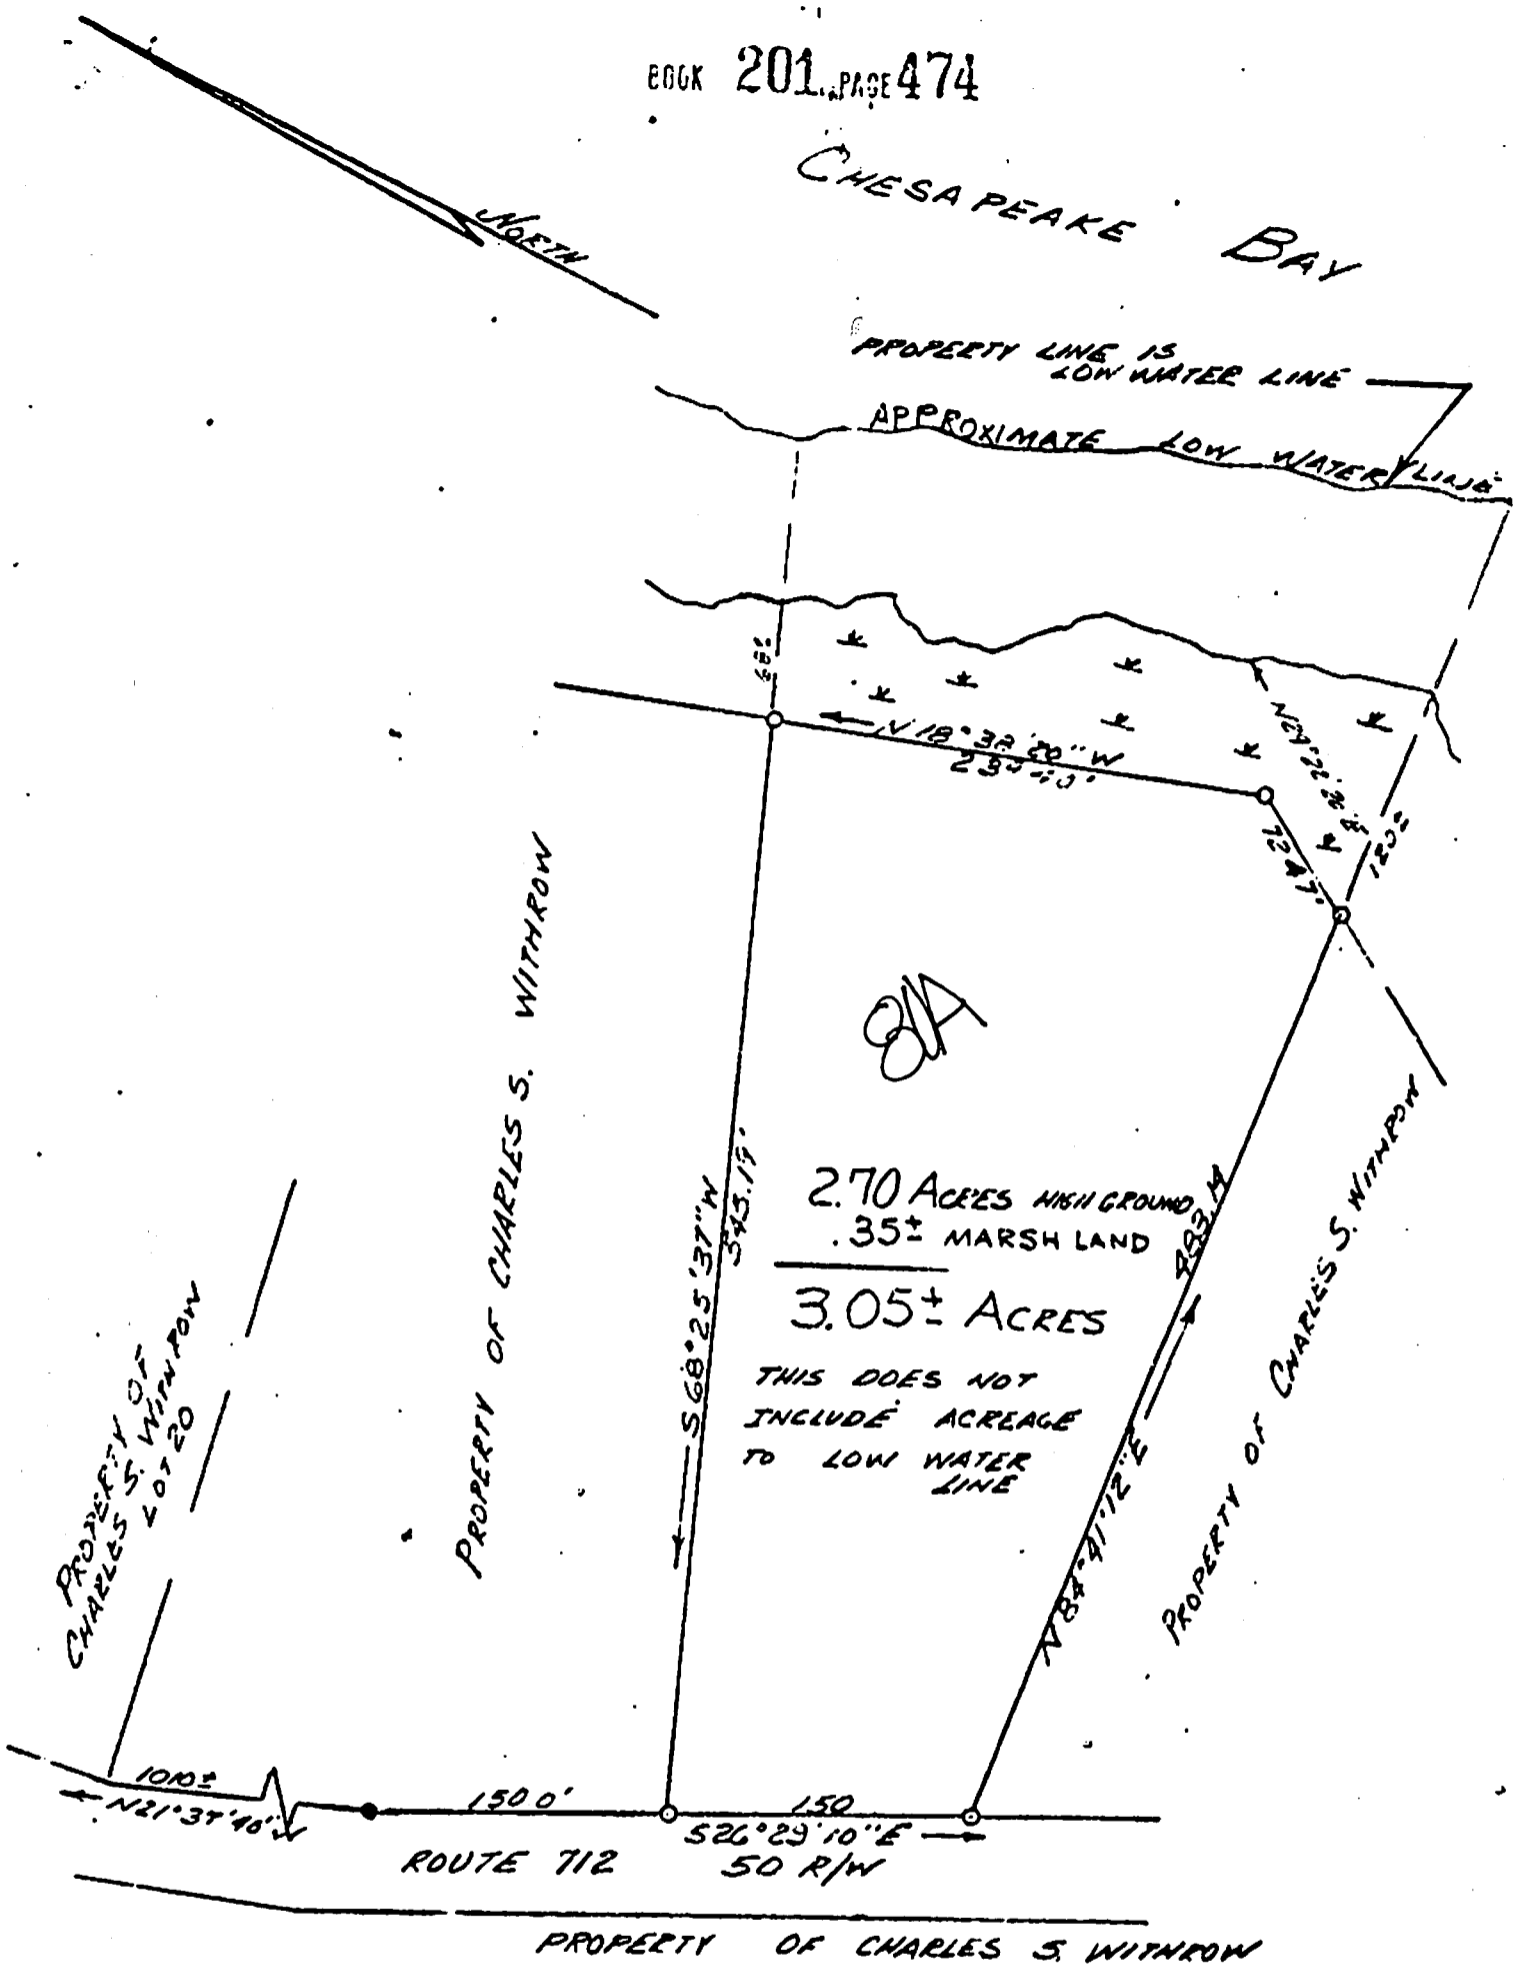

CHESAPEAKE BAY

- LEGEND:
- PIPE SET
  - PIPE FOUND
  - ✦ ✦ ✦ MARSH LAND

*Andrew Becouvarakis*  
 ANDREW BECOUVARAKIS  
 CERTIFIED LAND SURVEYOR

PLAT  
 SHOWING PART OF CHARLES S. WITHROW  
 "BAY TREE FARM" PROPERTY  
 TO BE CONVEYED TO  
 GREGORY BECOUVARAKIS  
 LOCATED IN  
 GRAFTON DISTRICT  
 YORK COUNTY, VIRGINIA  
 ANDREW BECOUVARAKIS  
 CERTIFIED LAND SURVEYOR