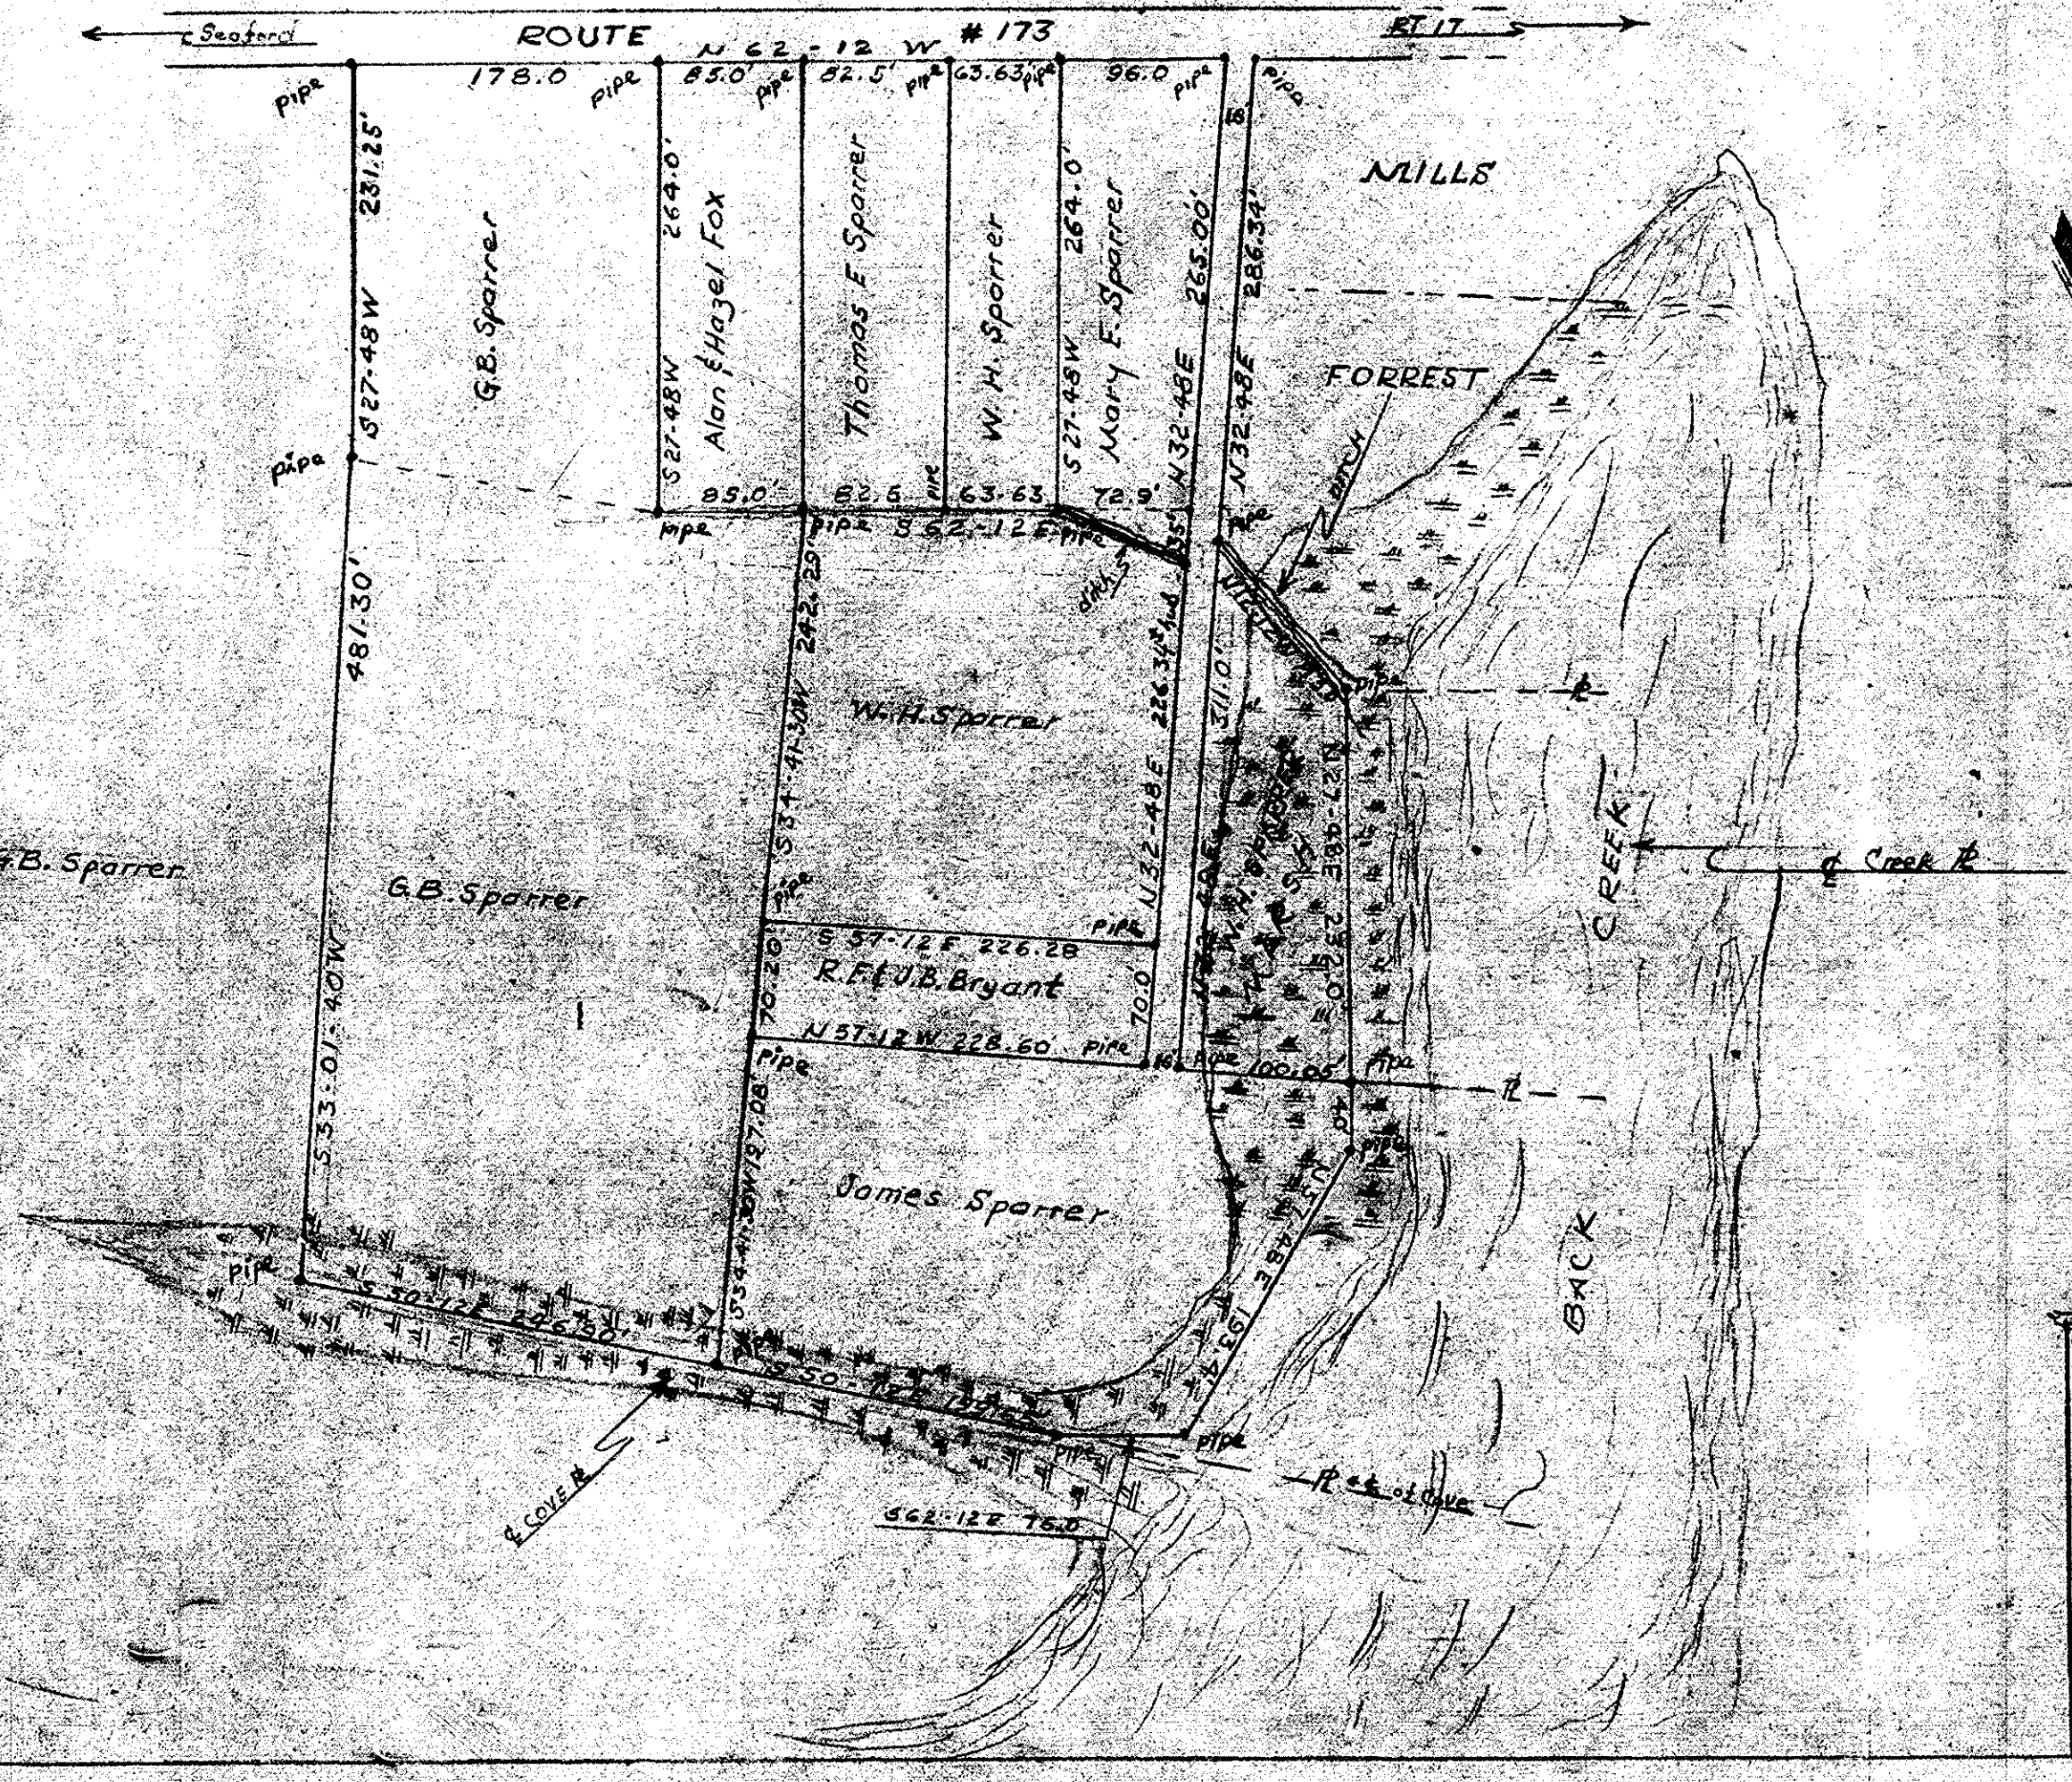

BUILDING LOCATION - ROBERT W. & RUBY F. STEVENS
 PLAT SHOWING LOT & LOCATION OF BUILDING BELONGING TO ROBERT W. & RUBY F. STEVENS, LOCATED IN GUTTEN DISTRICT, YORK COUNTY, VA.
 SURVEYED MARCH 1954
 W. D. THOMAS - 045-579

Recorded April 20, 1954
 W. D. Bryant, Clerk

Plat Book No. 5 Page 152

PLAT
 Showing the Property lines of the owners whose names appear here on.
 Seaford York County Va.
 June 14, 1953 SCALE 1"=100'
 S.J. Glass S.J. Glass
 Certified Land Surveyor
 Hampton Roanoke
 VA