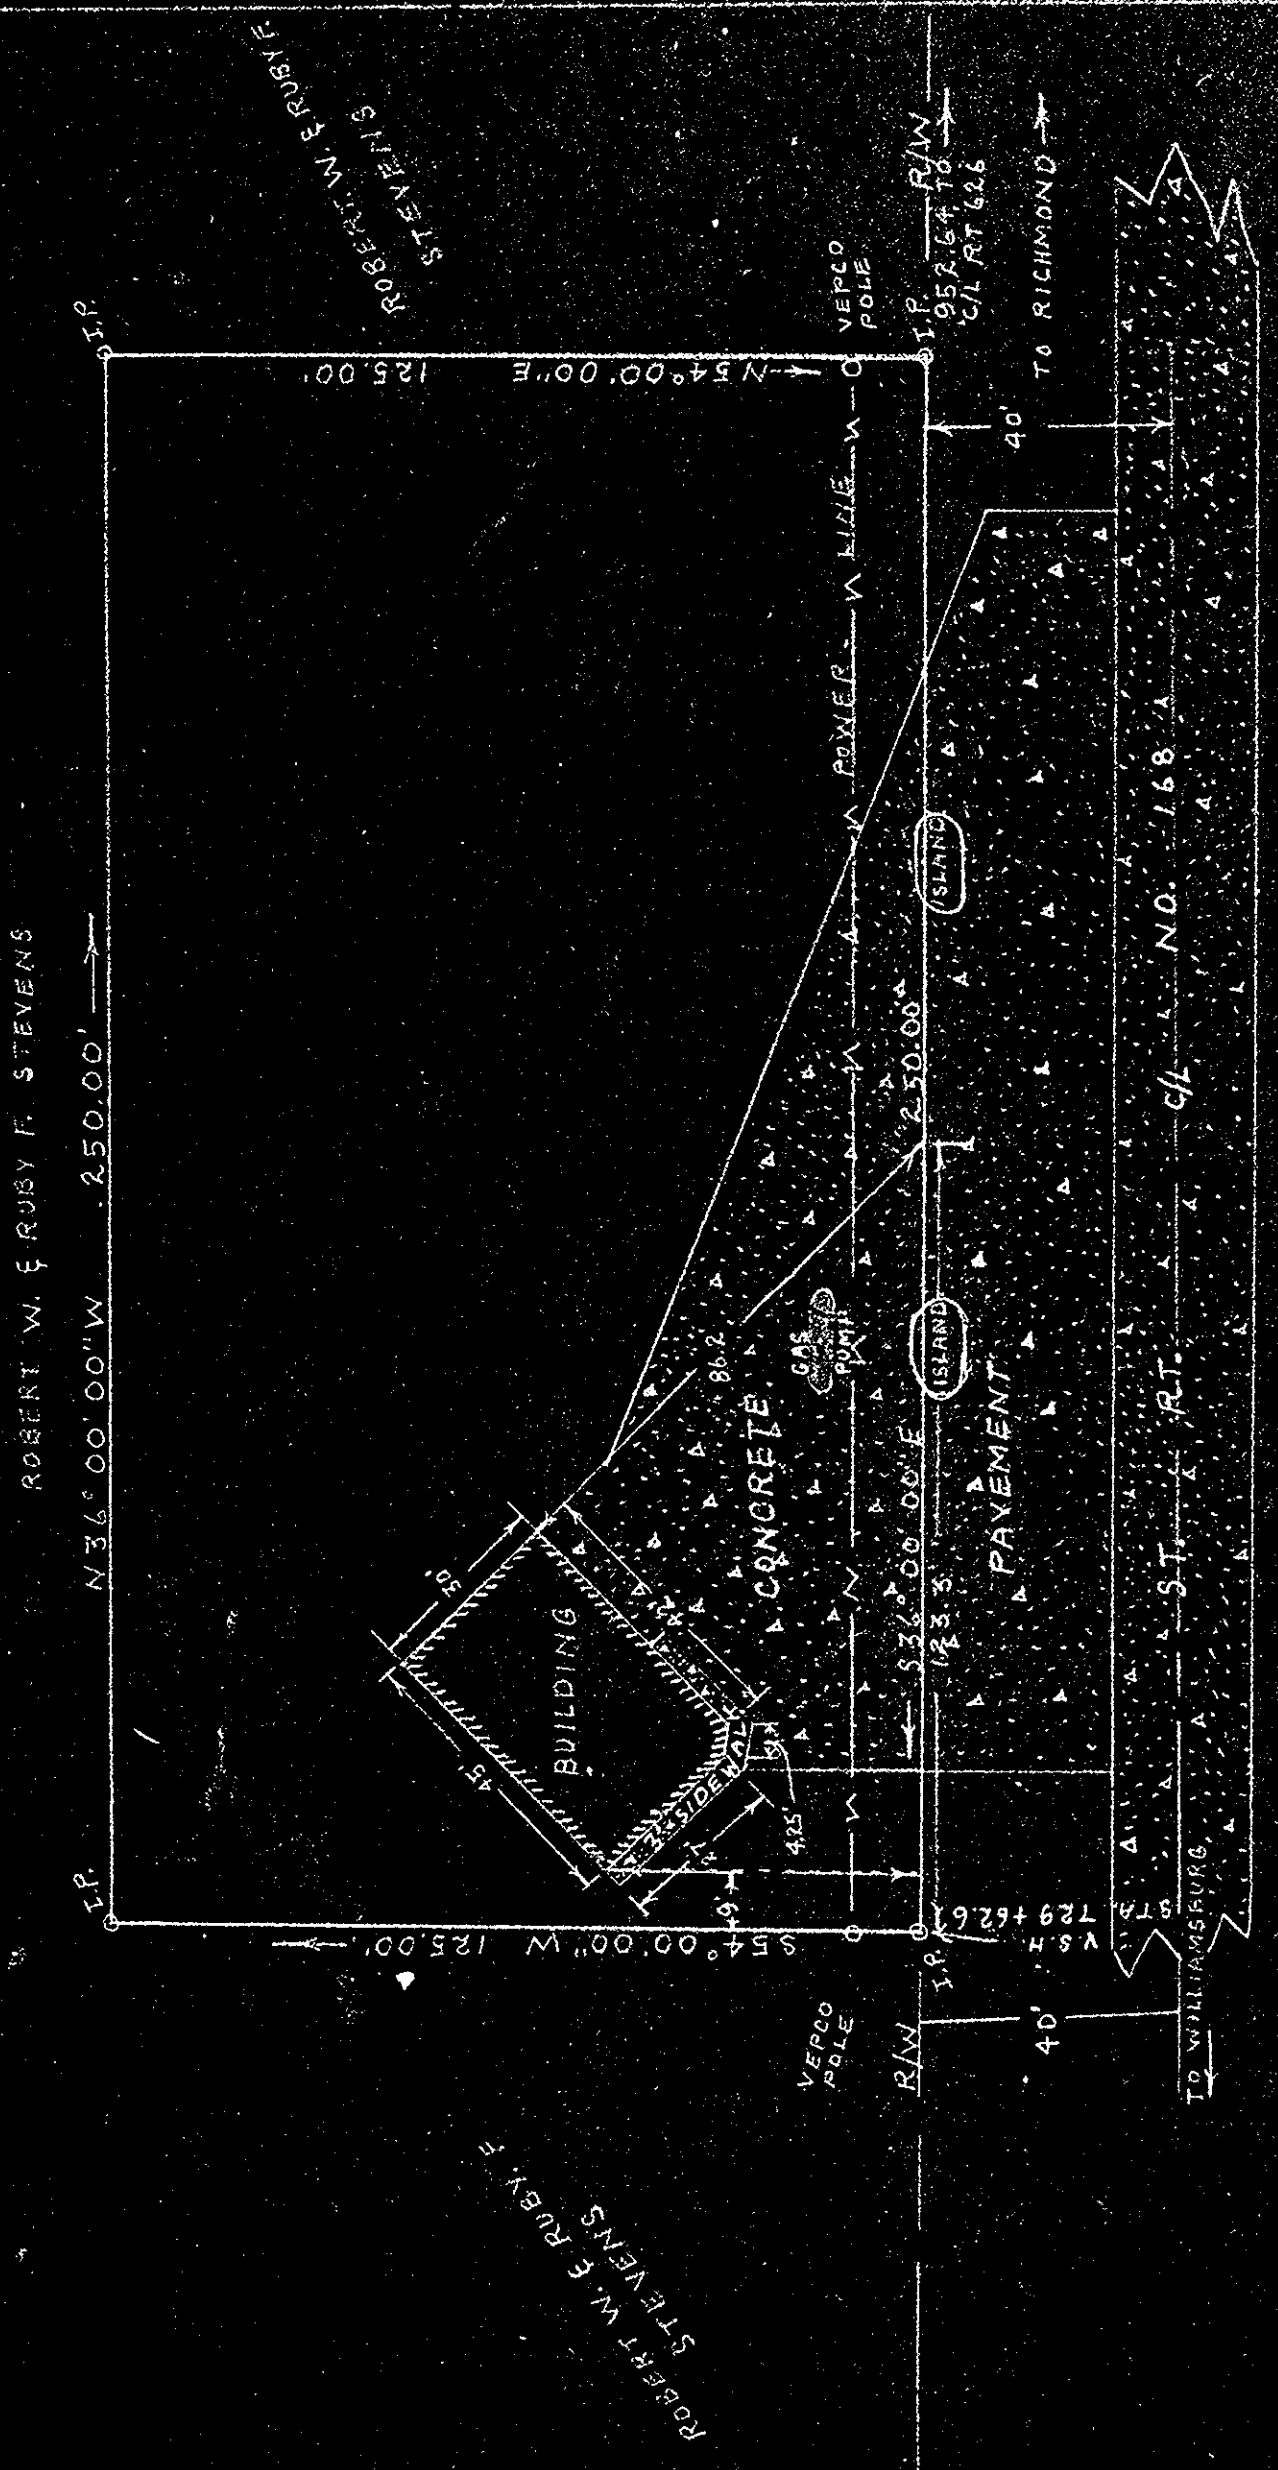

BUILDING LOCATION - ROBERT W. & RUBY F. STEVENS
 PLAT SHOWING LOT & LOCATION OF BUILDING BELONGING TO ROBERT W. & RUBY F. STEVENS, LOCATED IN GUTTEN DISTRICT, YORK COUNTY, VA.
 SURVEYED MARCH 1954
 W. D. THOMAS - 045-579

Recorded April 20, 1954
 W. D. Bryant, Clerk

Plat Book No. 5 Page 152

PLAT
 Showing the Property lines of the owners whose names appear here on.
 Seaford York County Va.
 June 14, 1953 SCALE 1"=100'
 S.J. Glass S.J. Glass
 Certified Land Surveyor
 Hampton Roanoke
 VA