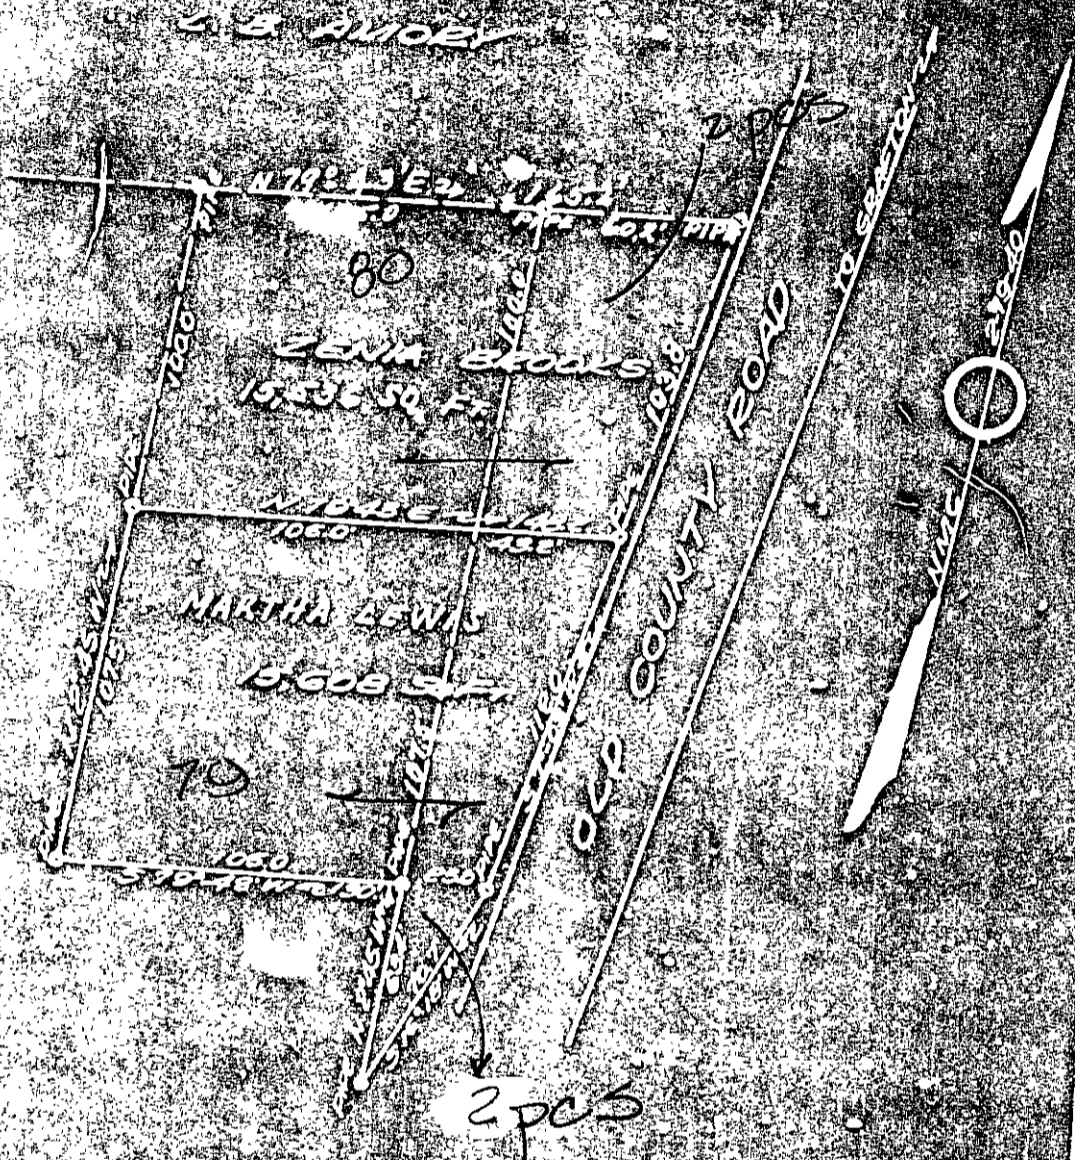

216

WEST

PLAT

SHOWING PROPERTY OF
 MARTHA LEWIS
 GEARTON DISTRICT, YORK COUNTY, VA
 SCALE 1"=50' 19 MAY 1954

[Signature]
 REGISTERED CIVIL ENGINEER