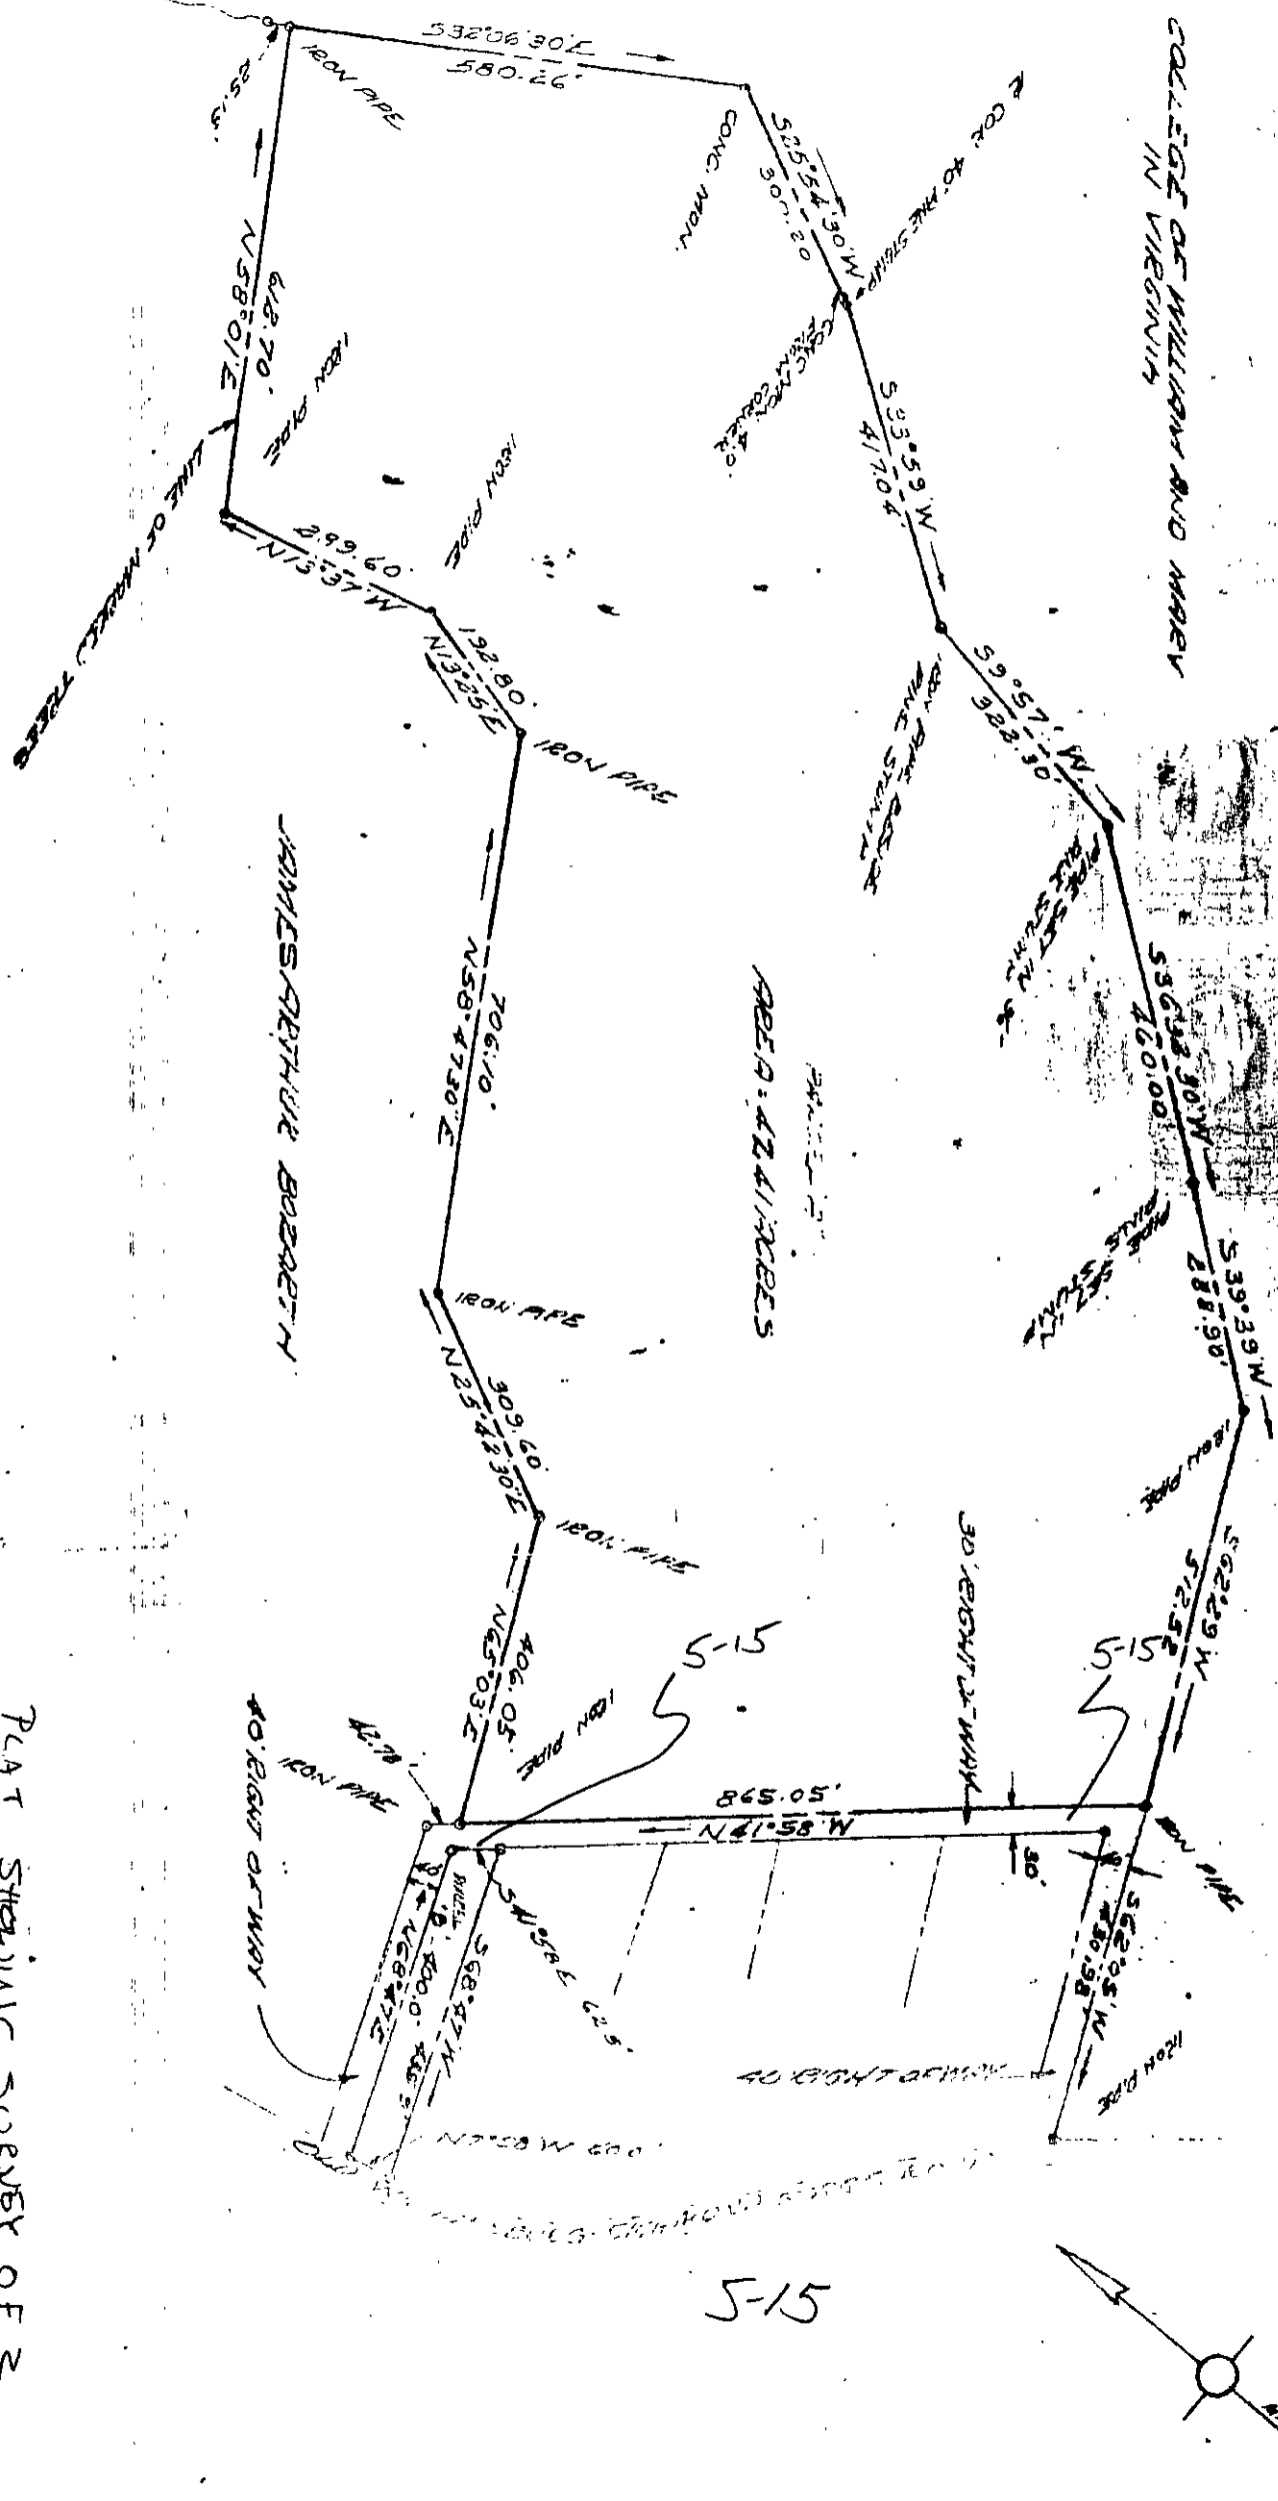

BOOK 131 PAGE 362  
 131-362

COLLEGE OF WILLIAM AND MARY  
 IN VIRGINIA

JAMES ARTHUR BOZARTH

AREA: 42.41 ACRES

W.S. SLEDD

PLAT SHOWING SURVEY OF 2  
 PARCELS IN THE  
 NAME OF:  
 JAMES ARTHUR &  
 MARY H. BOZARTH  
 OF TWO PARCELS OF LAND  
 STANDING IN THE NAME OF  
 JAMES ARTHUR & MARY H. BOZARTH