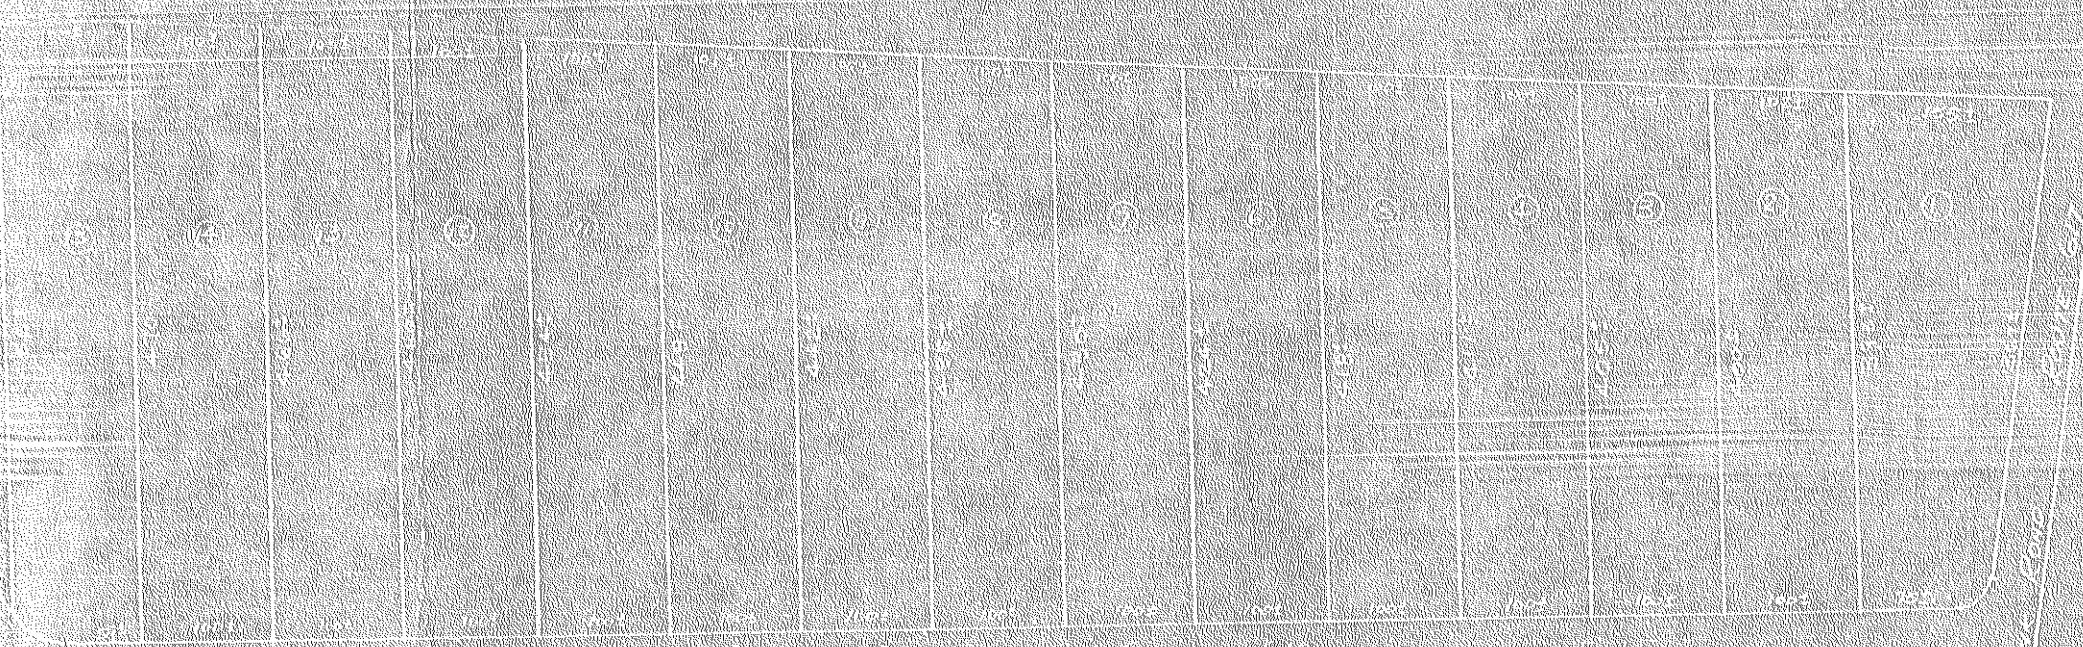

Part II

← see part I

305

PROPOSED PRELIMINARY PLAN
 WOODHAYEN
 GRAFTON DISTRICT
 STAFF COUNTY, VIRGINIA
 JULY 23, 1969

305

Plat attached to DB 161-138