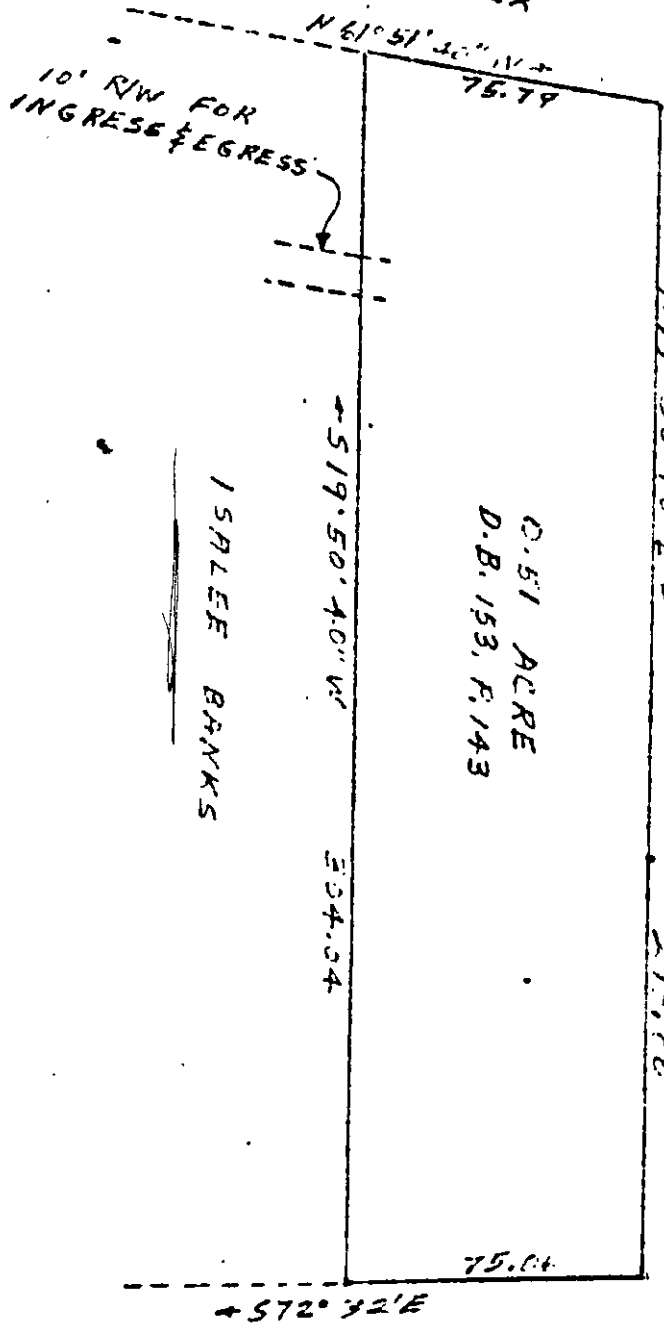

NOW OR FORMERLY  
L. J. FOSTER

NOW OR FORMERLY  
J. CHAS. LESTER

LOT 2

PLAT 25-292A  
 SHOWING PROPERTY OF  
HORACE LESTER  
 GRAFTON DISTRICT  
 YORK COUNTY, VA.  
 SCALE 1"=50' F-3-66