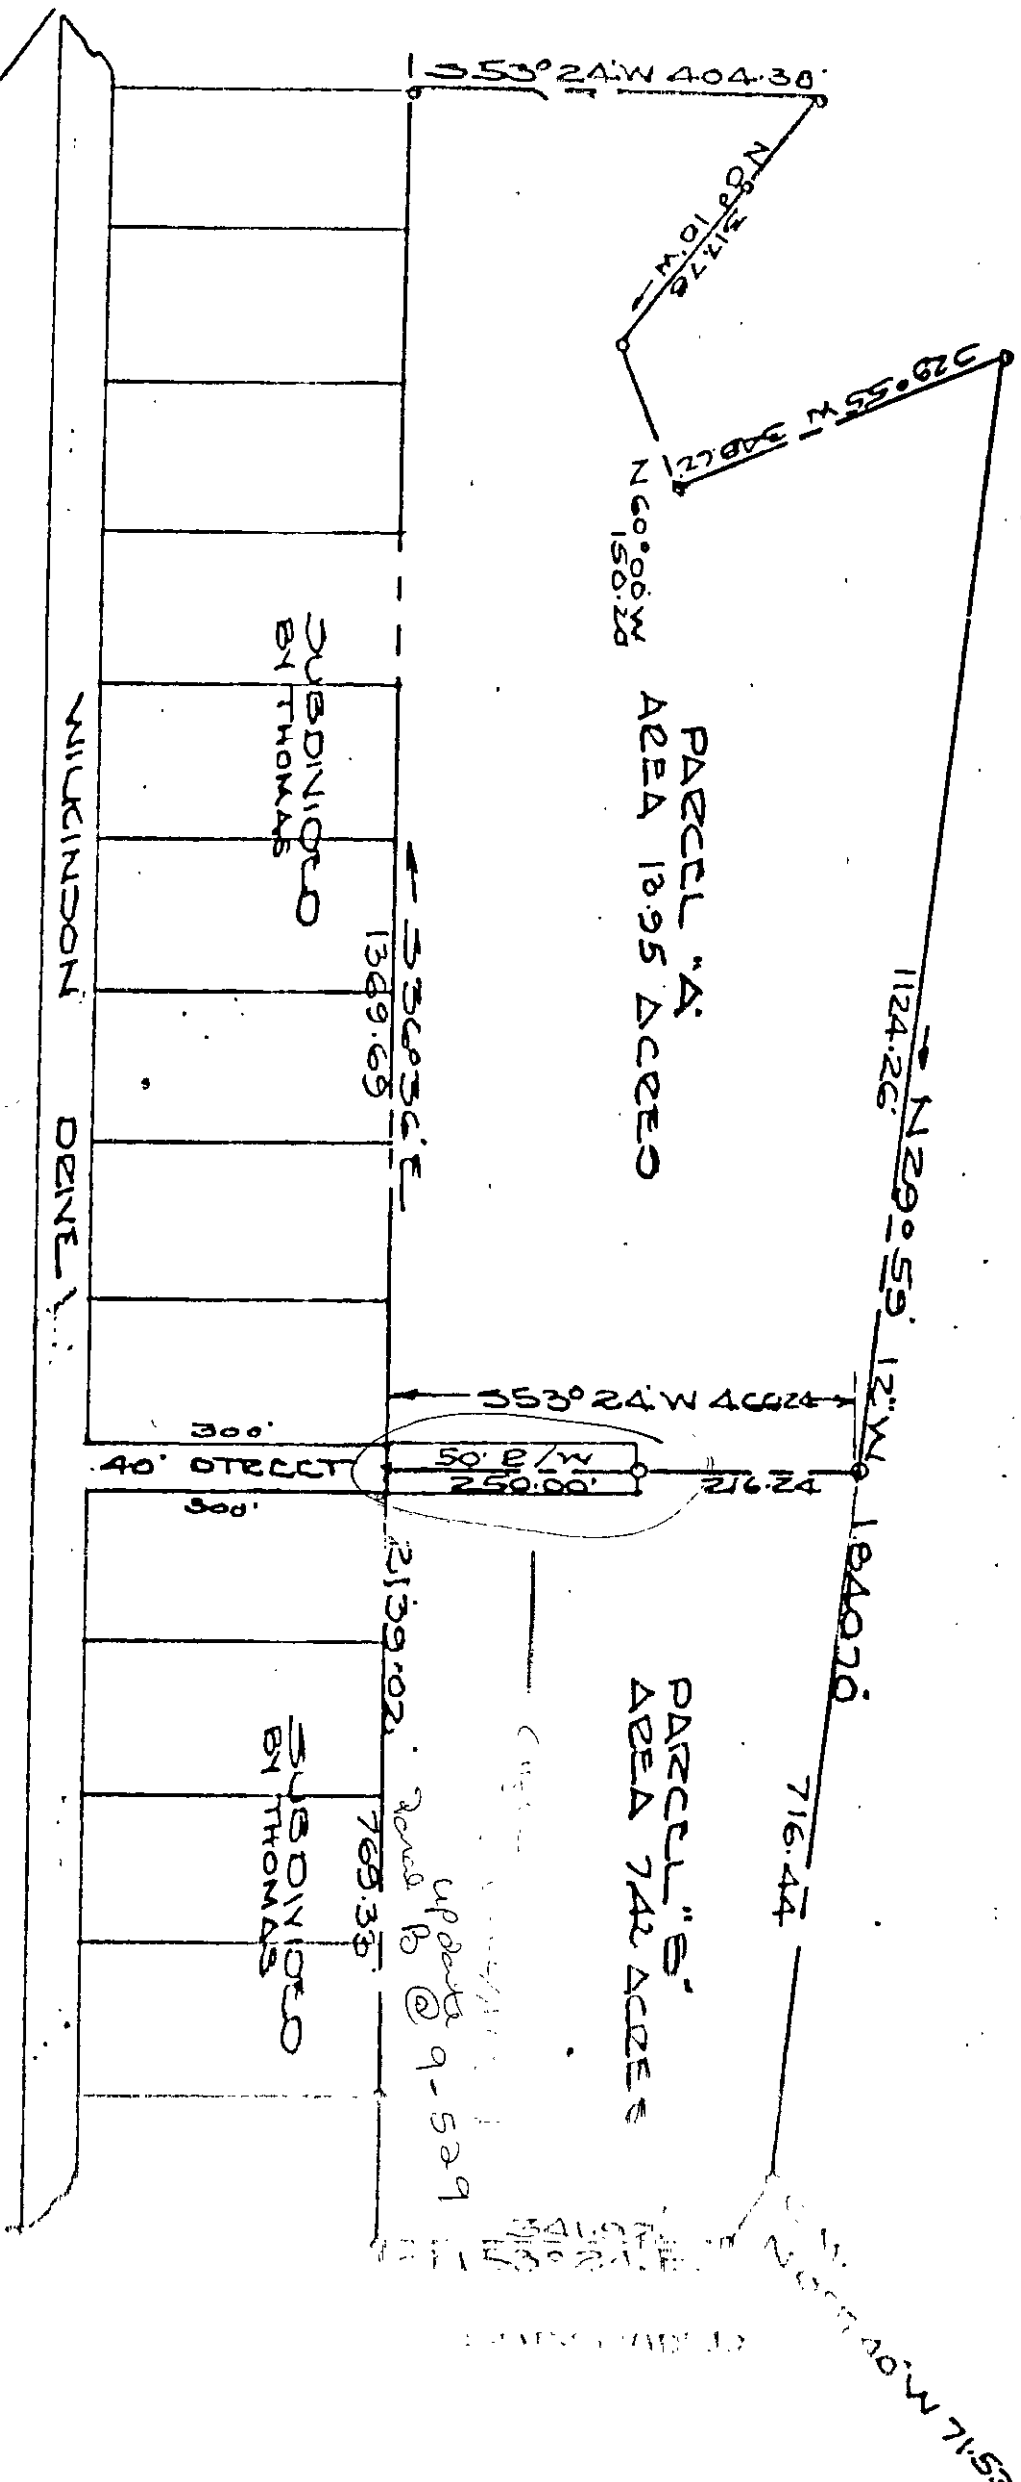

203 751

SUBDIVISION

CITY OF WILLIAMSBURG  
WALTER RESERVOIR

54 (D) A+B

6/15/99

BRUTON DIST. YORK COUNTY WILLIAMSBURG  
 PLAT SHOWING BOOTHED LOTS AND  
 OF REMAINING UNPLATTED PROPERTY  
 OF CHELSEA STATE RESERVOIR  
 ADJOINING WALTER RESERVOIR  
 ACCORDING TO THE RECORDS OF THE  
 COUNTY CLERK OF YORK COUNTY