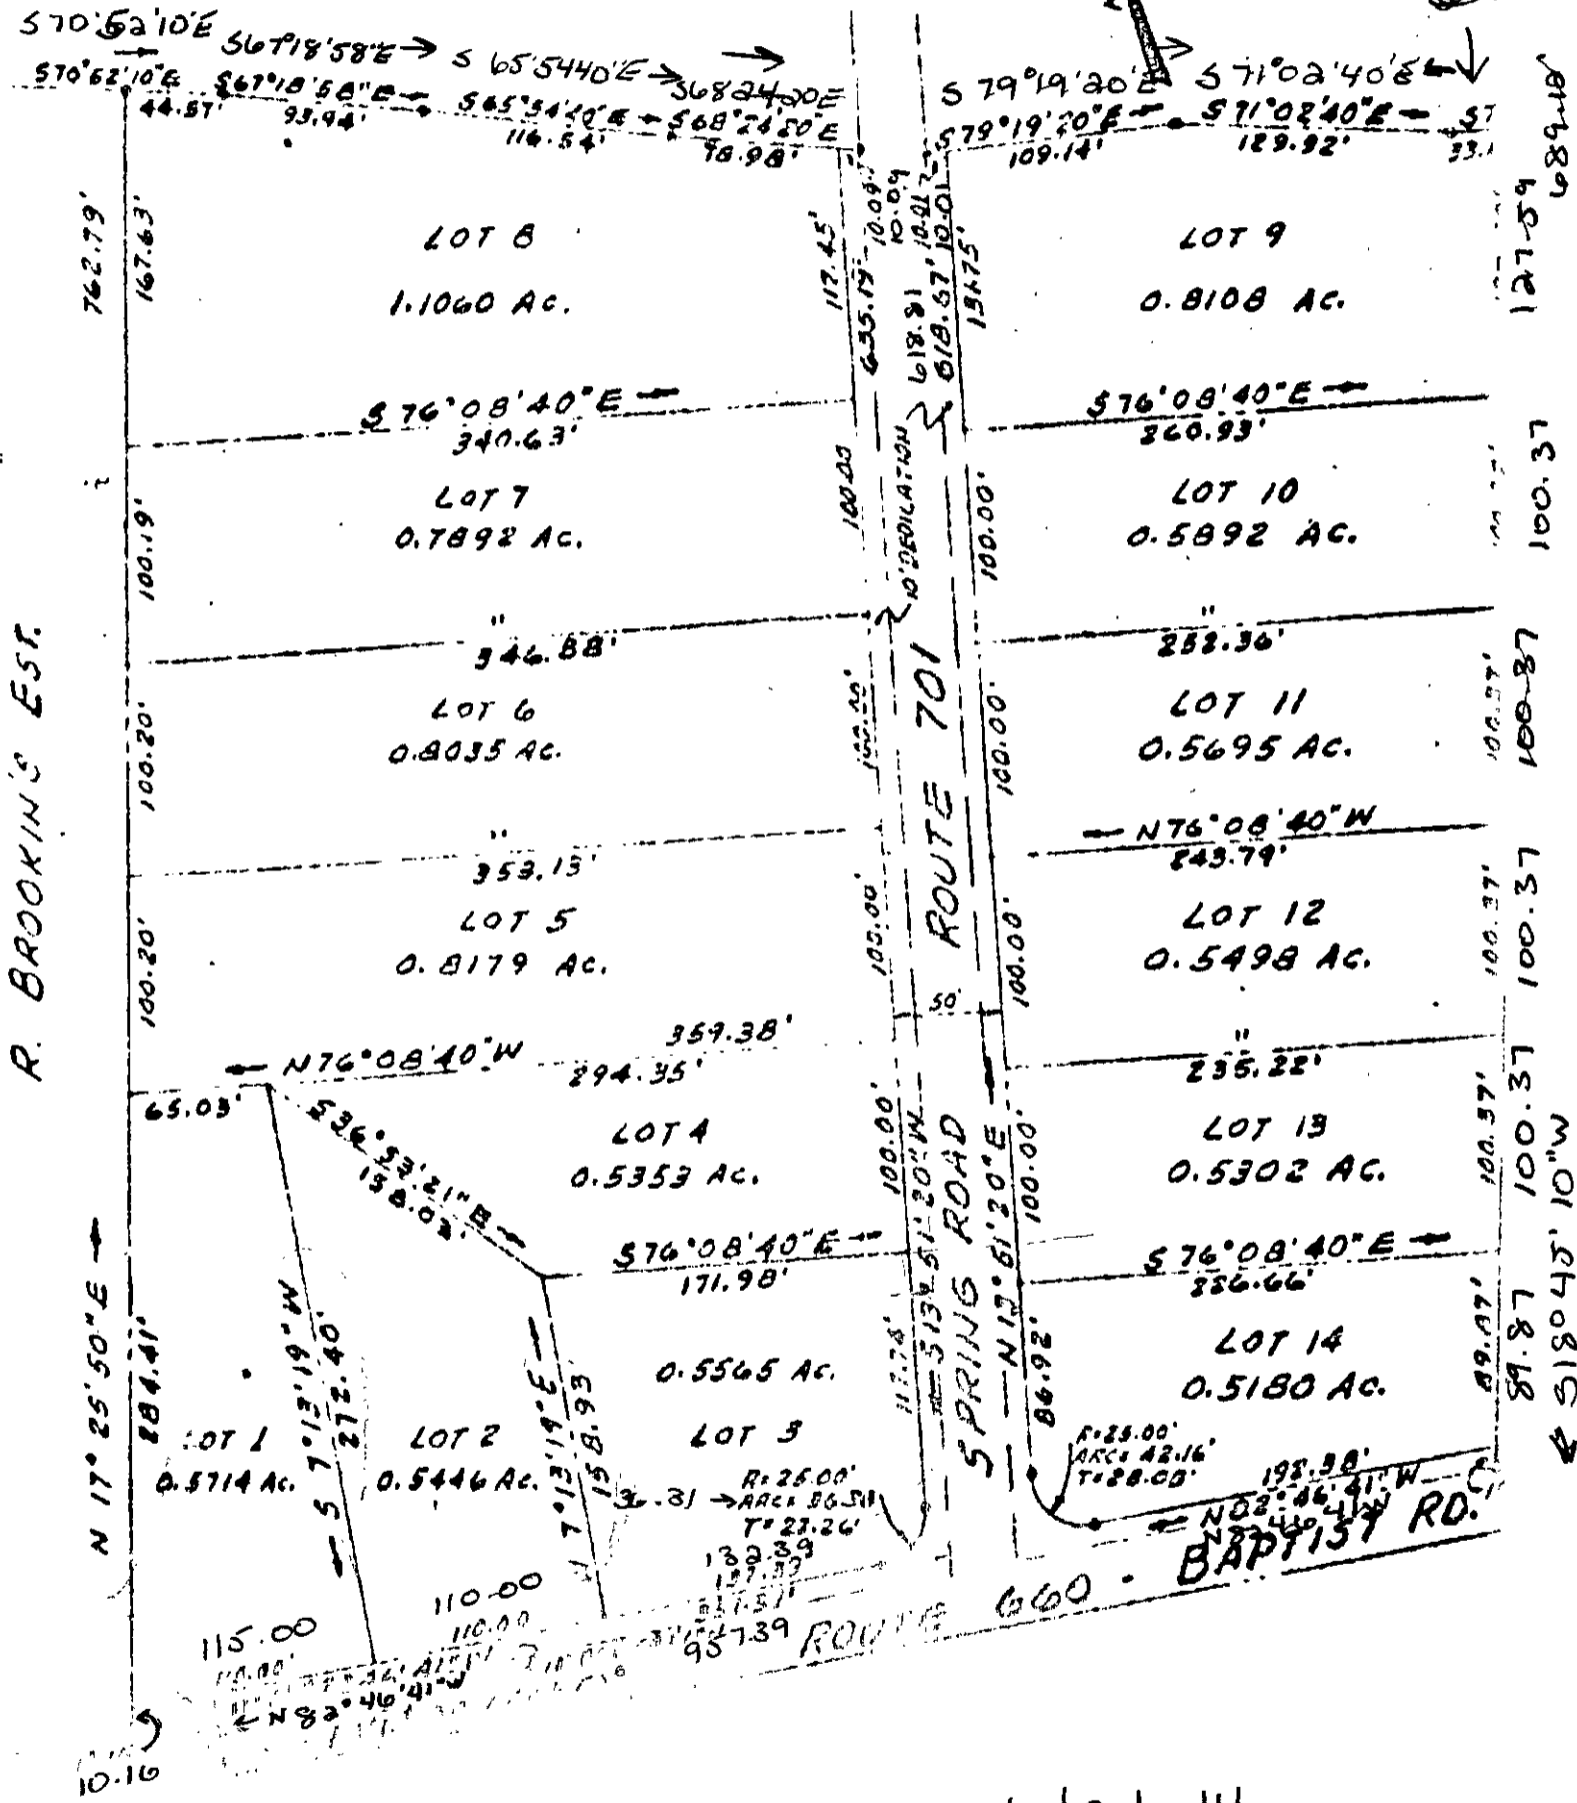

SEGAR ESTATE

FORMERLY
H. LEWIS

677'35" N

MAGNETIC NORTH

Tax Map 17 D (1) Lots 1-14

NEW YORK COUNTY

2-23-6

COMMISSION OF THE