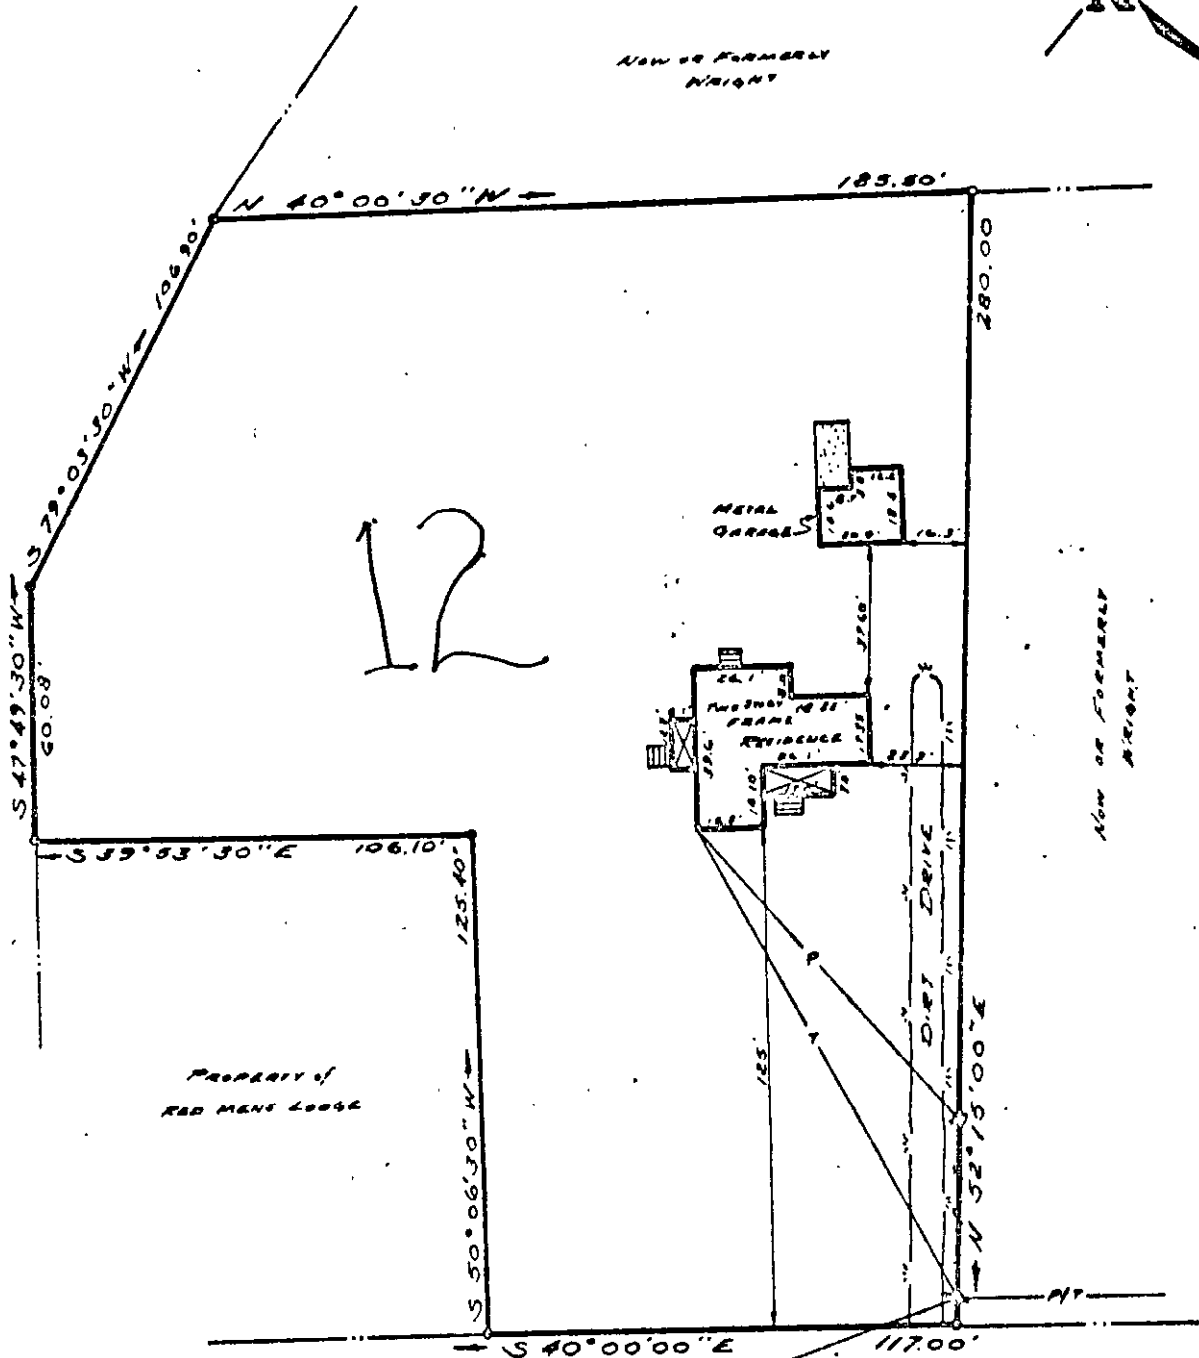

Now or Formerly
Highway

Now or Formerly
Highway

Now or Formerly
Highway

12

PROPERTY of
RED HENT LOUSE

GRAFTON DRIVE

TO YORKTOWN

SYMBOLS DENOTE

- PIPE FOUND
- PIPE SET
- ROD FOUND
- CONC. MONUMENT
- HUB

JOB LOCATION # 37 GRAFTON DRIVE

PLAT OF THE PROPERTY OF:

F.C. MARTIN

HEREBY CERTIFY THAT THE SURVEY REPRESENTED BY THIS PLAT WAS MADE BY ME ON THIS DATE AND IS CORRECT. THERE ARE NO ENCROACHMENTS UNLESS SHOWN HEREON.

PARCEL of LAND
CONTAINING 1.110 ACRES
GRAFTON DISTRICT
YORK COUNTY, VIRGINIA

E. J. KELLER
CERTIFIED LAND SURVEYOR
NEWPORT NEWS, VIRGINIA

29-12 ✓