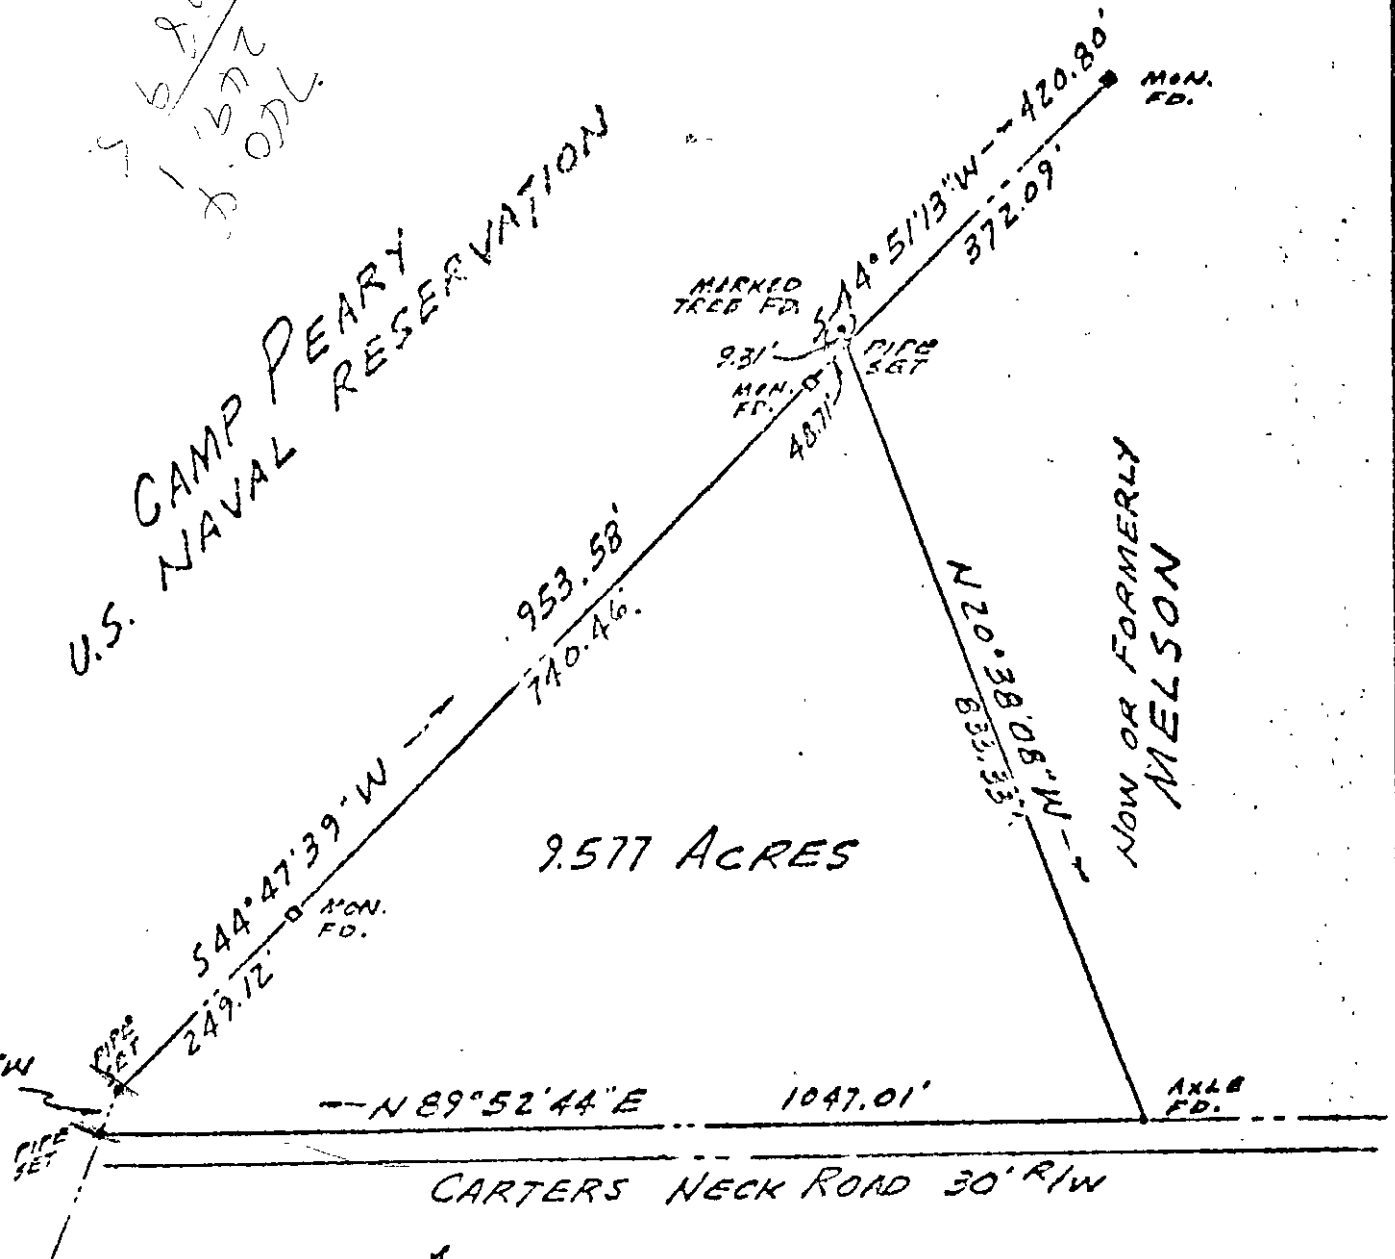

273-416

BOOK 273 PAGE 416

568
249.1
740.4

U.S. CAMP PEARY
NAVAL RESERVATION

9.577 ACRES

NOW OR FORMERLY
MELSON

5° 38' 39\"/>

NORTH

1030
187
686
974
874

3-16

1" = 200'
12/16/74

PLAT OF THE PROPERTY OF
DEWOLFE RAYOR

PARCEL OF LAND CONTAINING
9.577 ACRES

IN THE 14th DISTRICT - YORK COUNTY

PREPARED BY AND SAVAGE
SURVEYORS AND PLANNERS
100 WEST 100th AVE.
NEW YORK, N.Y.