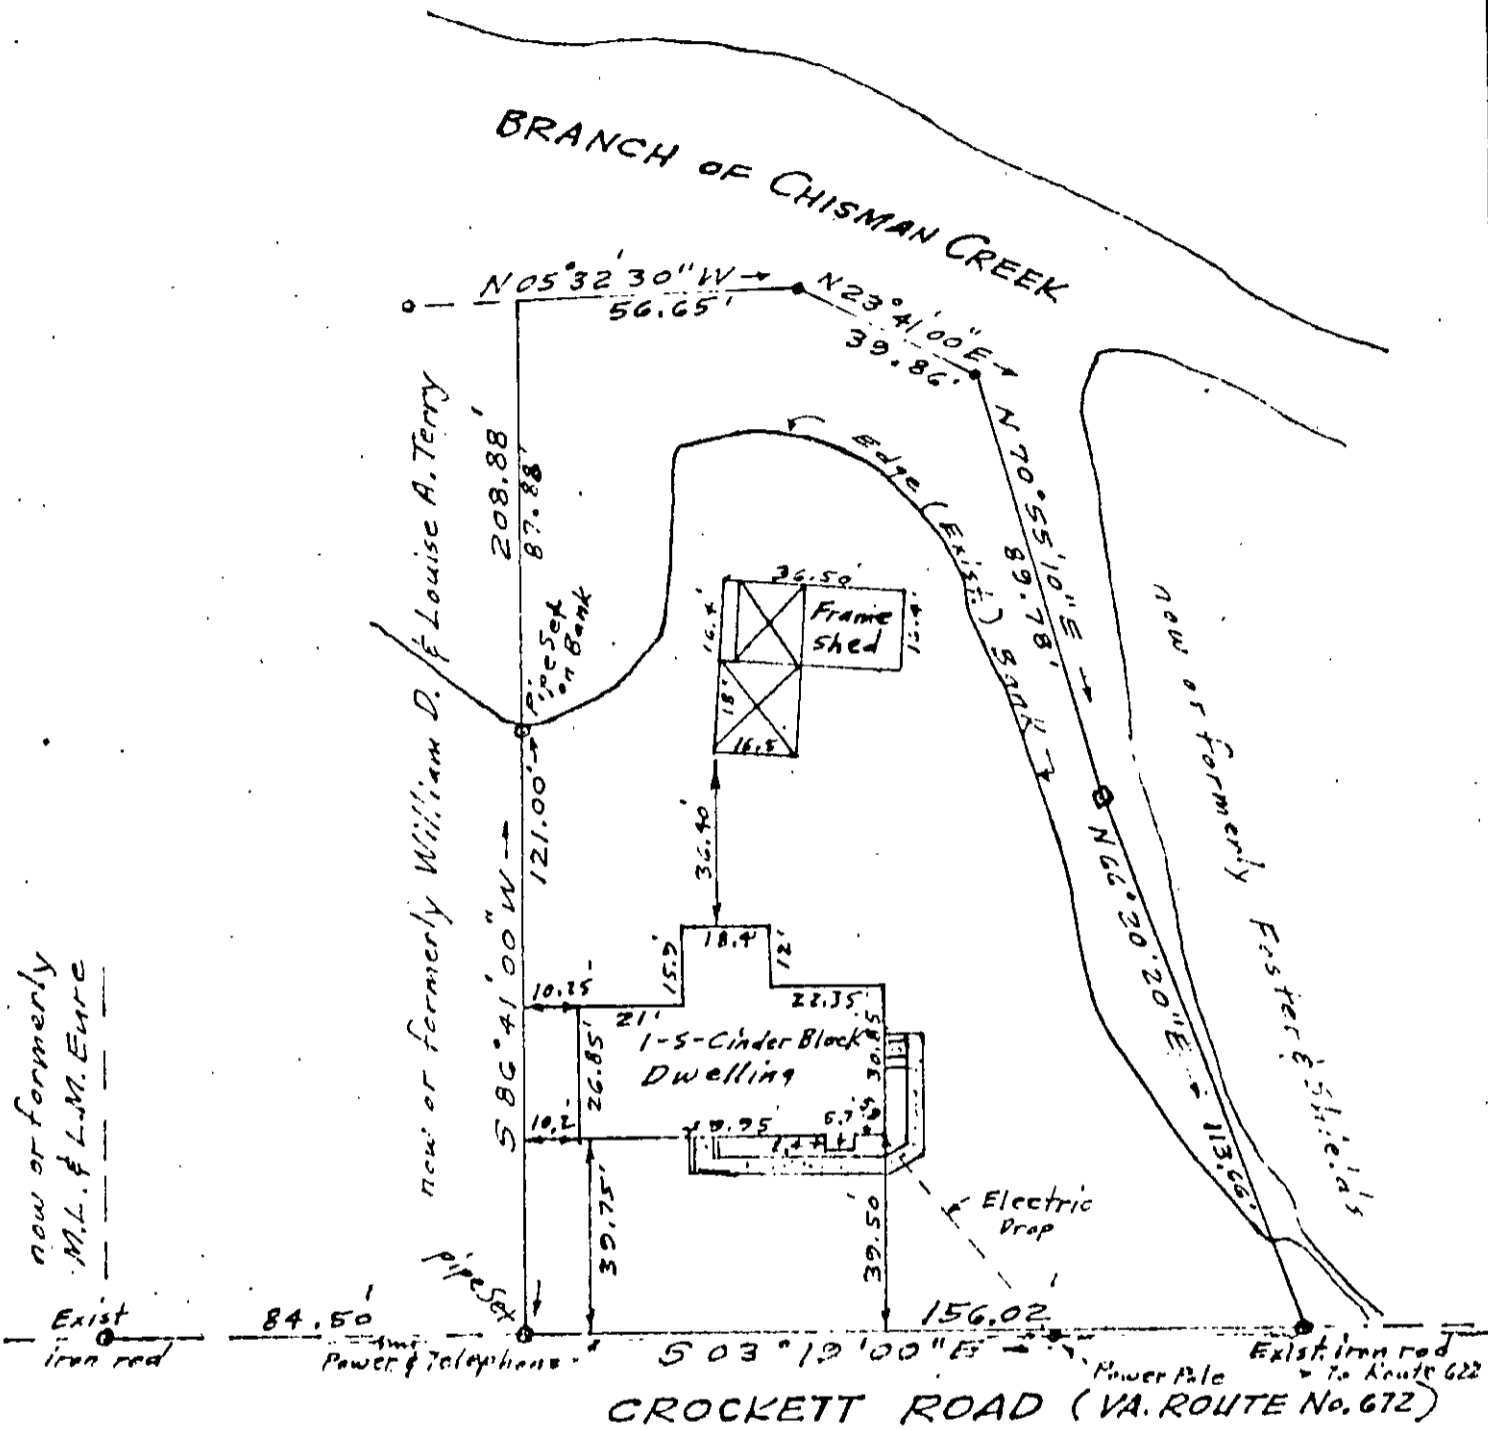

MAGNETIC MERIDIAN 1960

32 Crockett Road

PLAT OF THE PROPERTY OF
James E. & Roslyn K. Warren

PART OF THE PROPERTY OF
WILLIAM D. & LOUISE A. TERRY

Grafton District, York County, Va.

John W. Lawson

JOHN W. LAWSON CERTIFIED LAND SURVEYOR, N. N. VA.

SCALE: 1" = 40' DATE: 5-2-75

THIS IS TO CERTIFY THAT ON MAY 2,
1975 I SURVEYED THE PROPERTY SHOWN ON THIS
PLAT, AND THAT THE TITLE LINES AND WALLS OF THE BUILDINGS
ARE AS SHOWN ON THIS PLAT. THE BUILDINGS ARE STRICTLY
WITHIN THE TITLE LINES AND THERE ARE NO ENCROACHMENTS OF
OTHER BUILDINGS ON THIS PROPERTY.