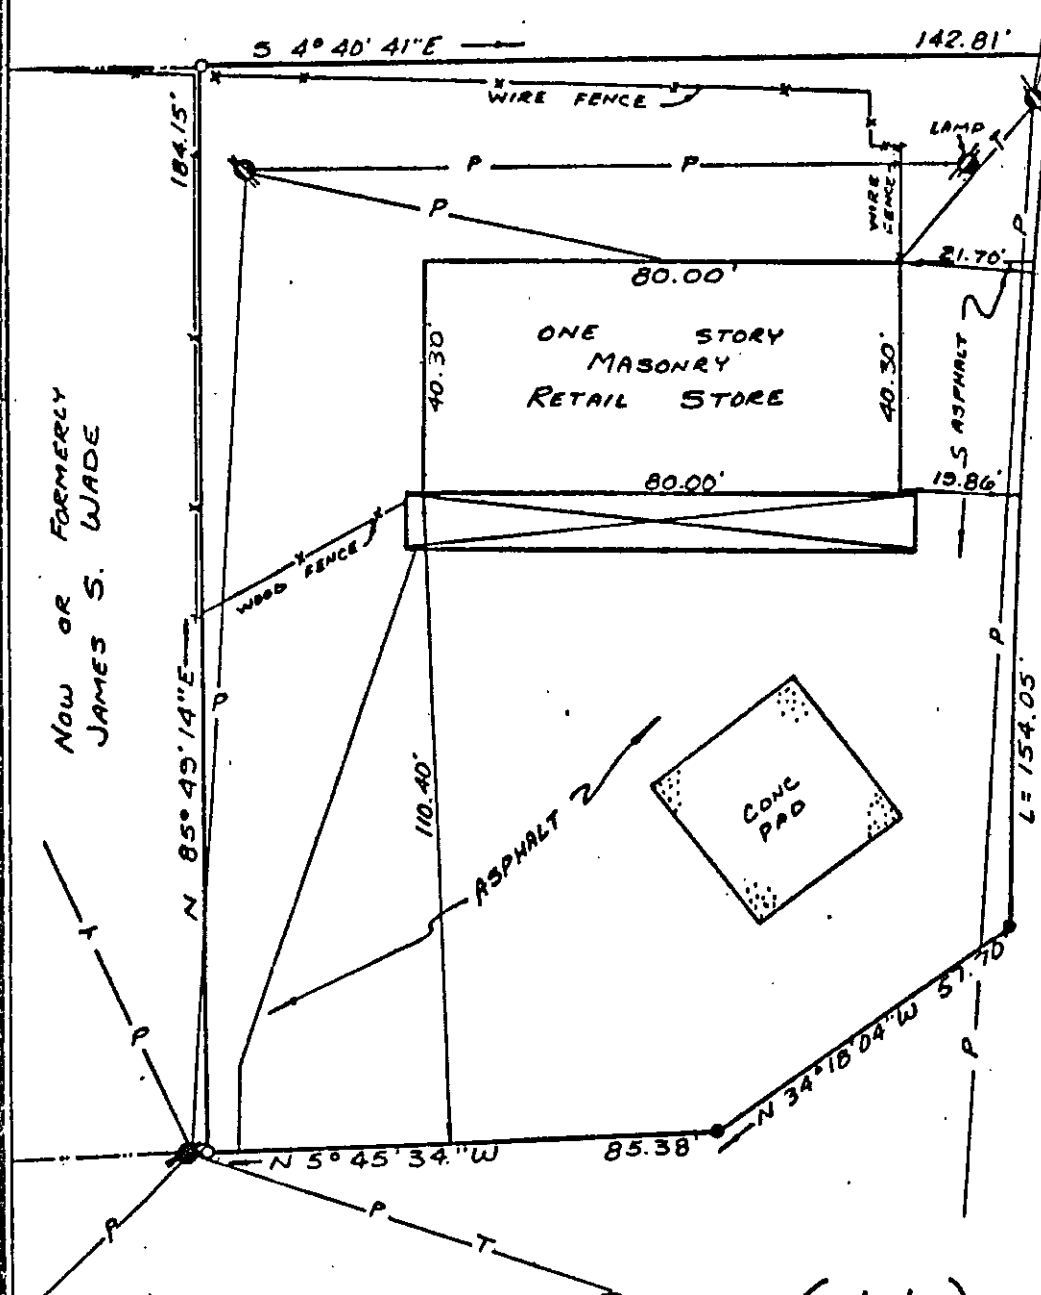

NOW OR FORMERLY
HELEN WILFORD

DARE ROAD (50'R/W)
(ROUTE 621)

RAILWAY ROAD (50'R/W)
(ROUTE 620)

- SYMBOLS DENOTE**
- PIPE FOUND
 - PIPE SET
 - ROD FOUND
 - CONC. MONUMENT

JOB LOCATION # 800 DARE ROAD

PLAT OF THE PROPERTY OF:
NAN HEUY KIM

PARCEL OF LAND
CONTAINING 24,395 SQUARE FEET
(0.560 ACRES)
GRAFTON DISTRICT
YORK COUNTY, VA.

Edward S. Keller
HEREBY CERTIFY THAT THE SURVEY REPRESENTED BY THIS PLAT WAS MADE ON THIS DATE AND IS CORRECT TO THE BEST OF MY KNOWLEDGE AND BELIEF THERE ARE NO ENCROCHMENTS OF OTHER BUILDINGS UNLESS SHOWN HEREON.

E. J. KELLER, Inc.
LAND SURVEYOR
NEWPORT NEWS, VIRGINIA

CODE: 82-184 | DWN. BY: *Edx* | SCALE: 1" = 30' | TO: HUNT | DATE: 21 MAY 82

25-48