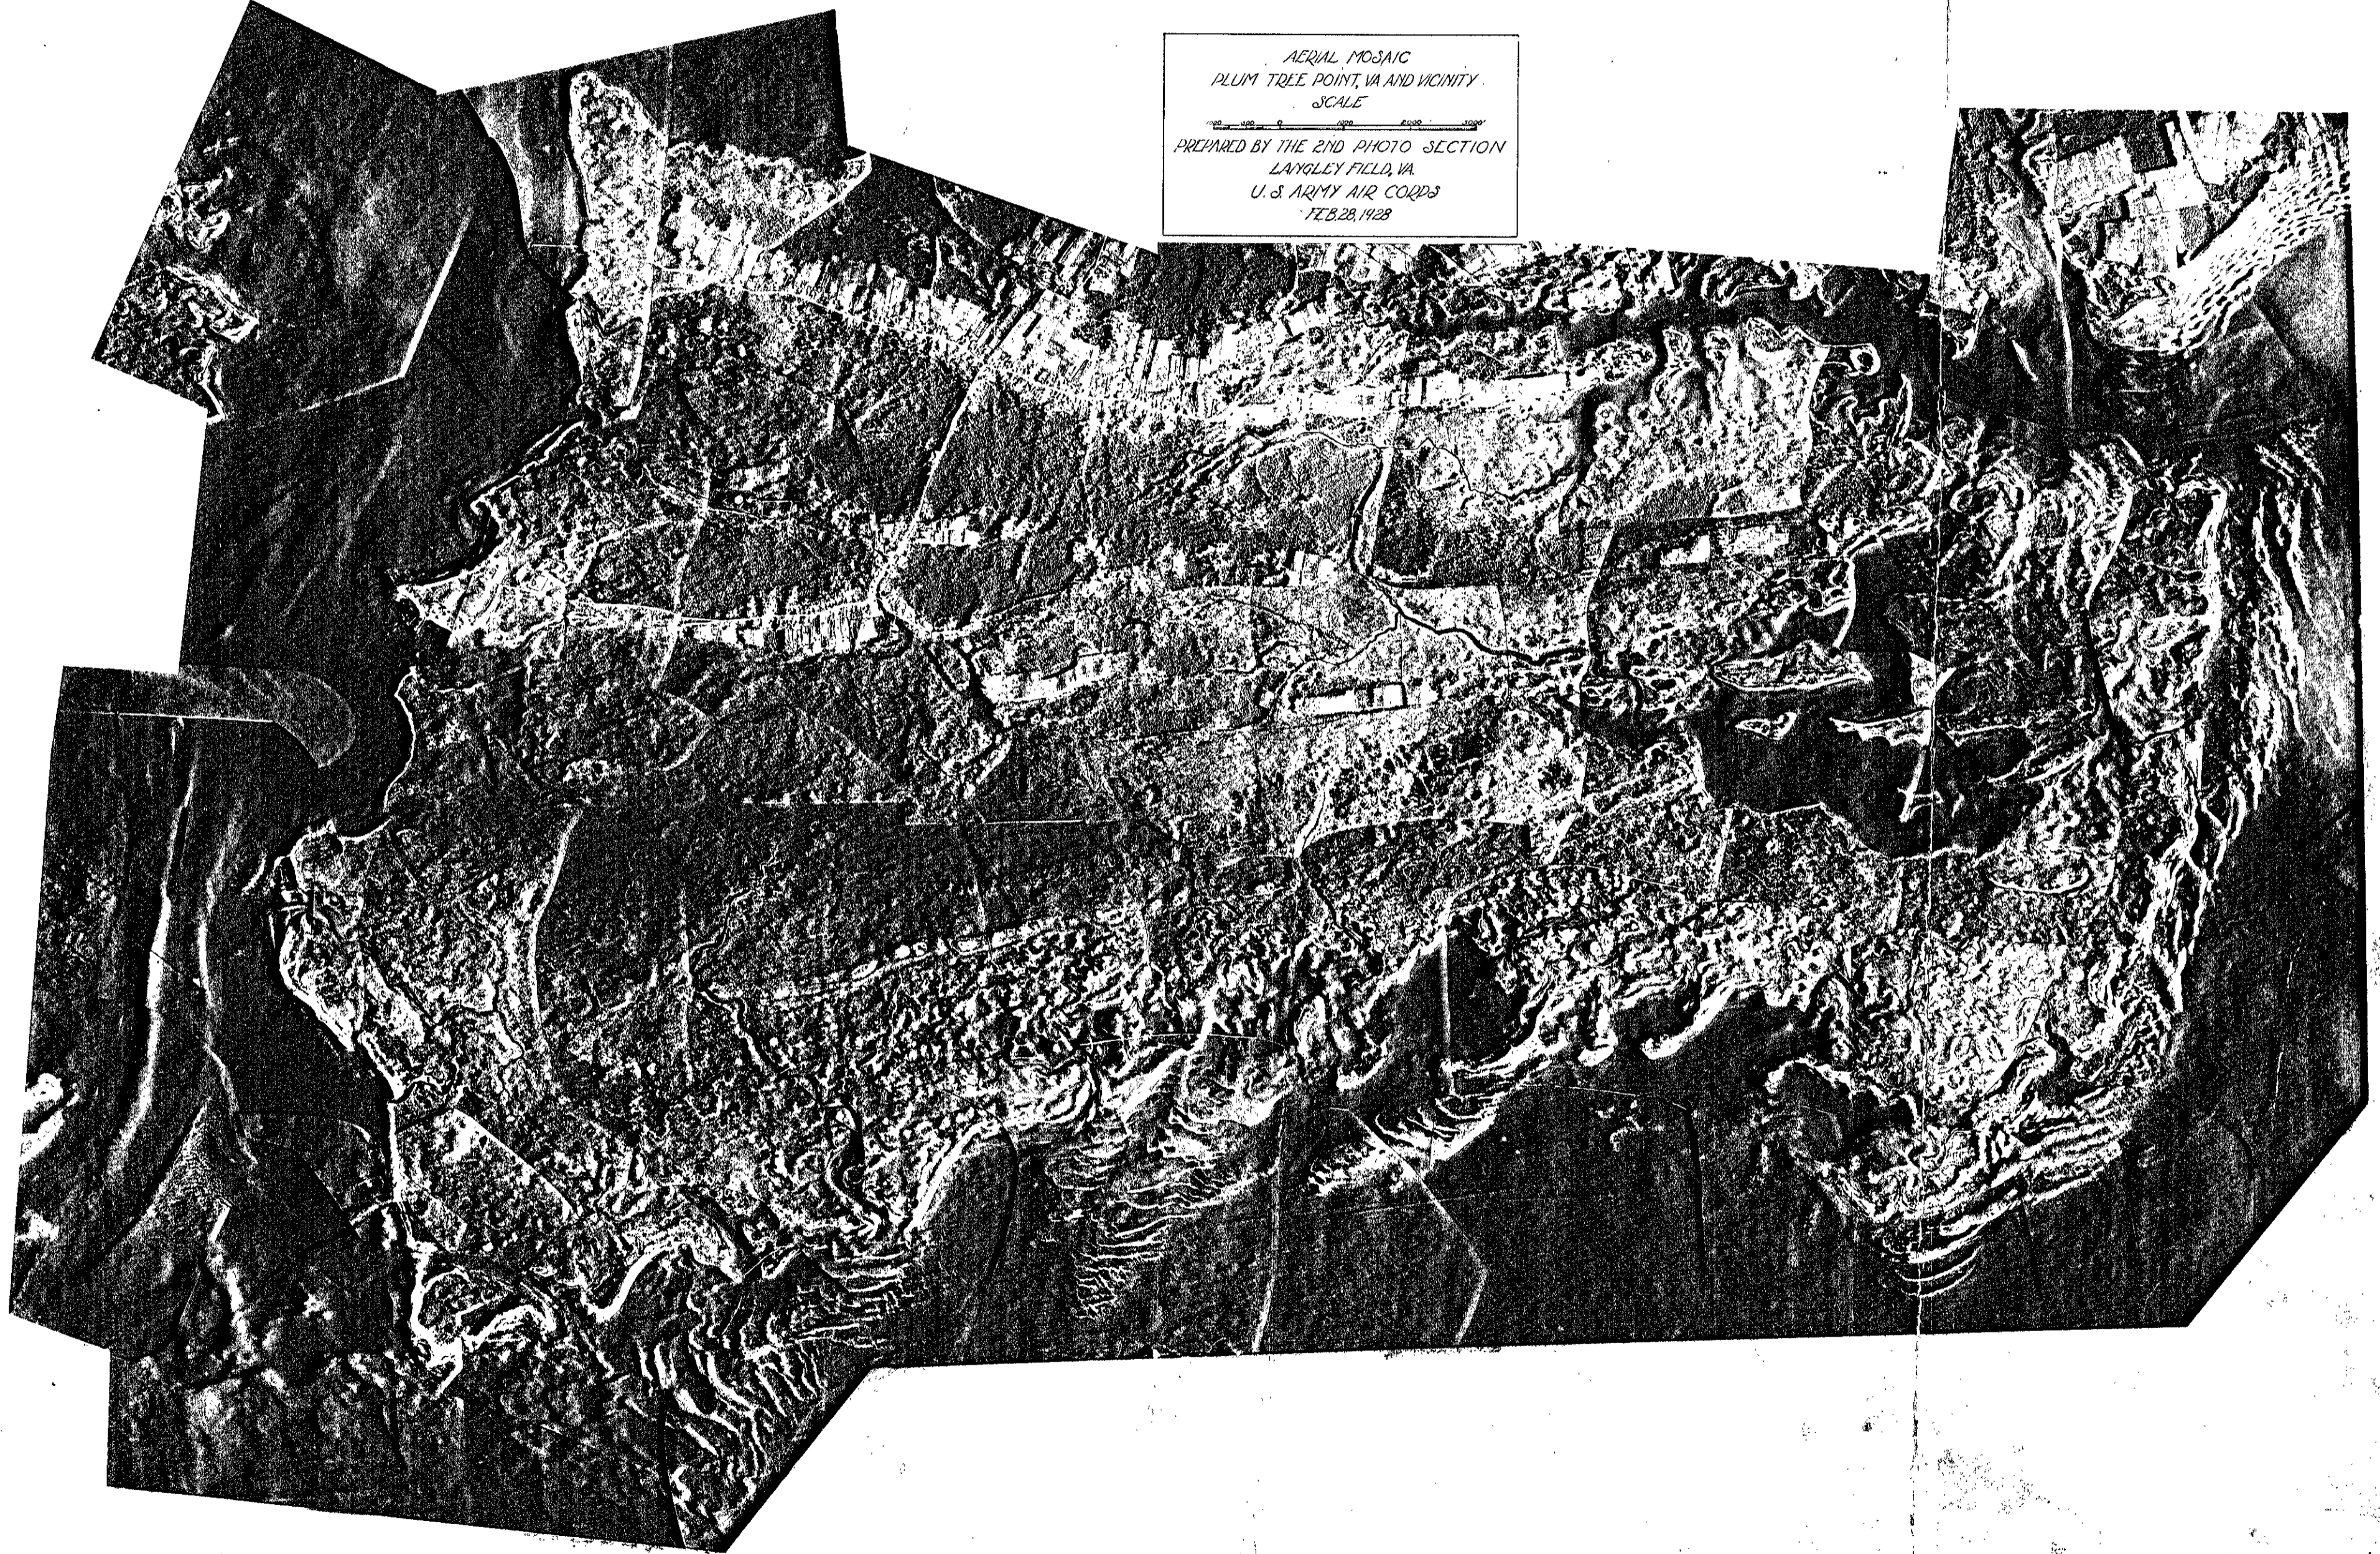

AERIAL MOSAIC
PLUM TREE POINT, VA AND VICINITY
SCALE
PREPARED BY THE 2ND PHOTO SECTION
LANGLEY FIELD, VA
U. S. ARMY AIR CORPS
FEB. 28, 1928

110