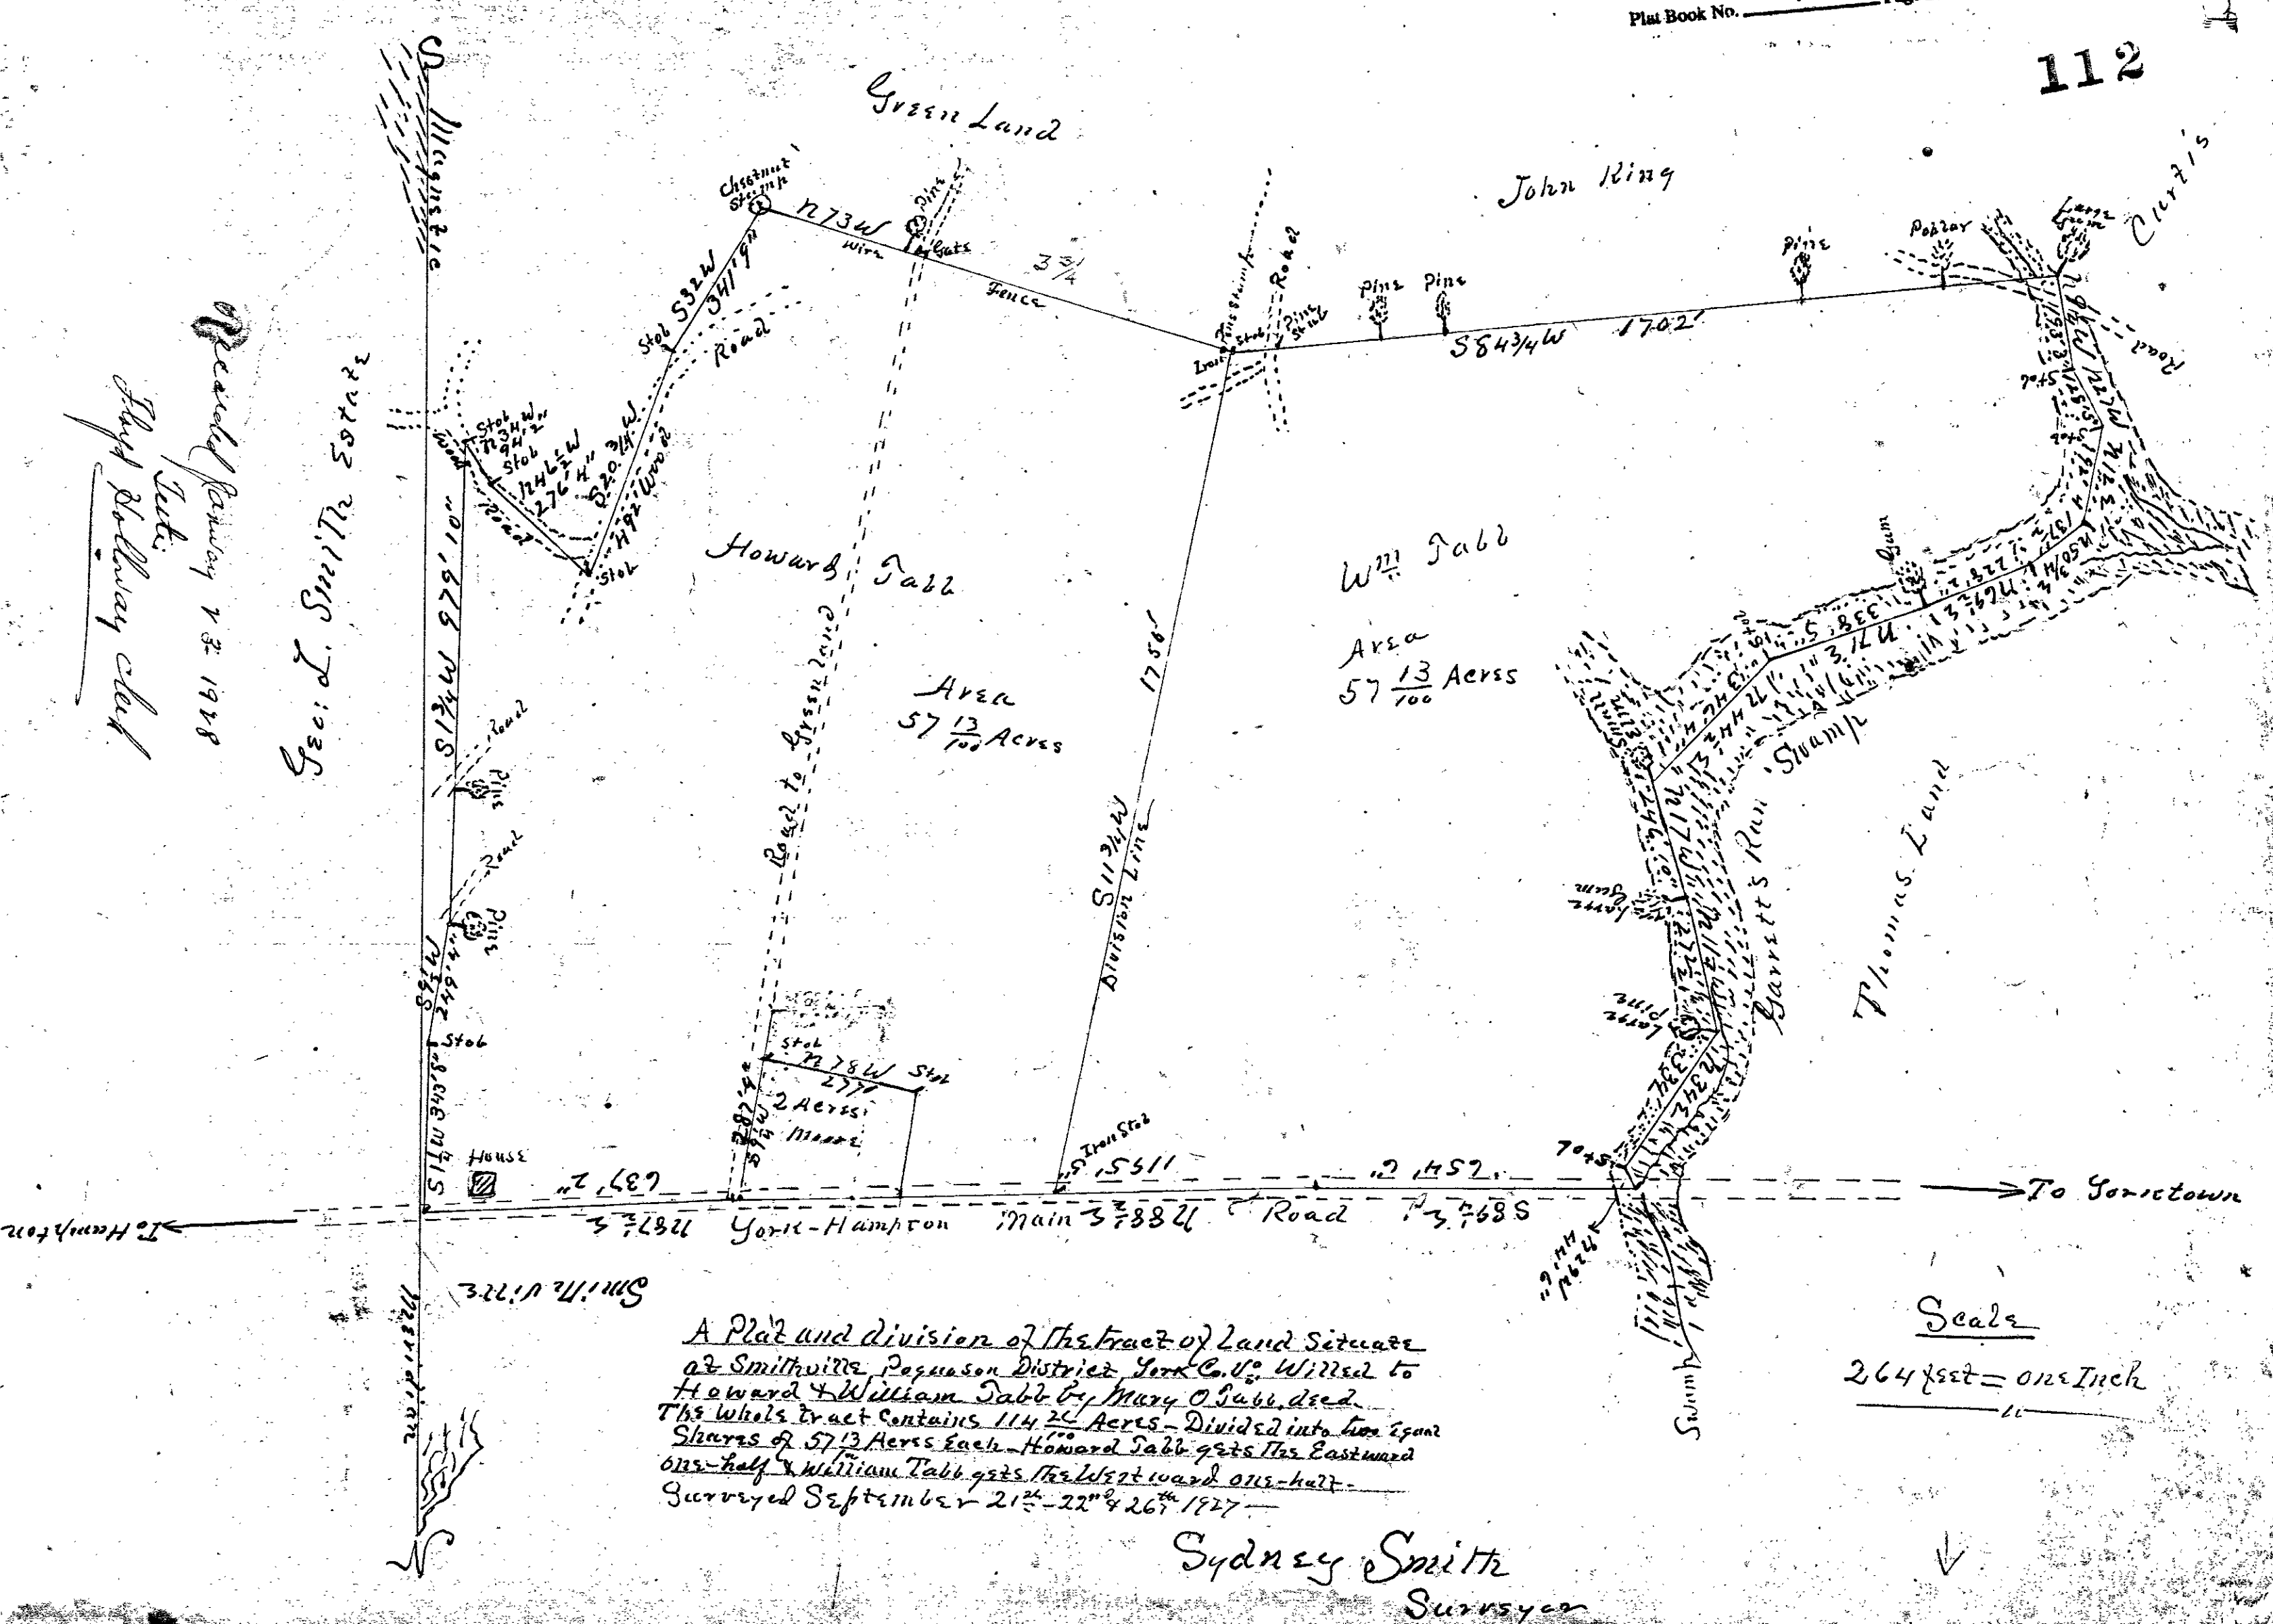

Plat Book No. 1 Page 112

Rec'd from 1.3.1928  
Sydney Smith

Geo. L. Smith 2002

A Plat and division of the tract of Land Situate at Smithville Poppon District York Co. Va. Willard to Howard & William Jabb by Mary O. Jabb deed. This whole tract contains 114 2/100 Acres - Divided into two equal Shares of 57 1/100 Acres Each - Howard Jabb gets the Eastward one-half & William Jabb gets the Westward one-half. Surveyed September 21<sup>st</sup> - 22<sup>nd</sup> & 26<sup>th</sup> 1927

Sydney Smith  
Surveyor

Scale  
2 1/4" = one Inch