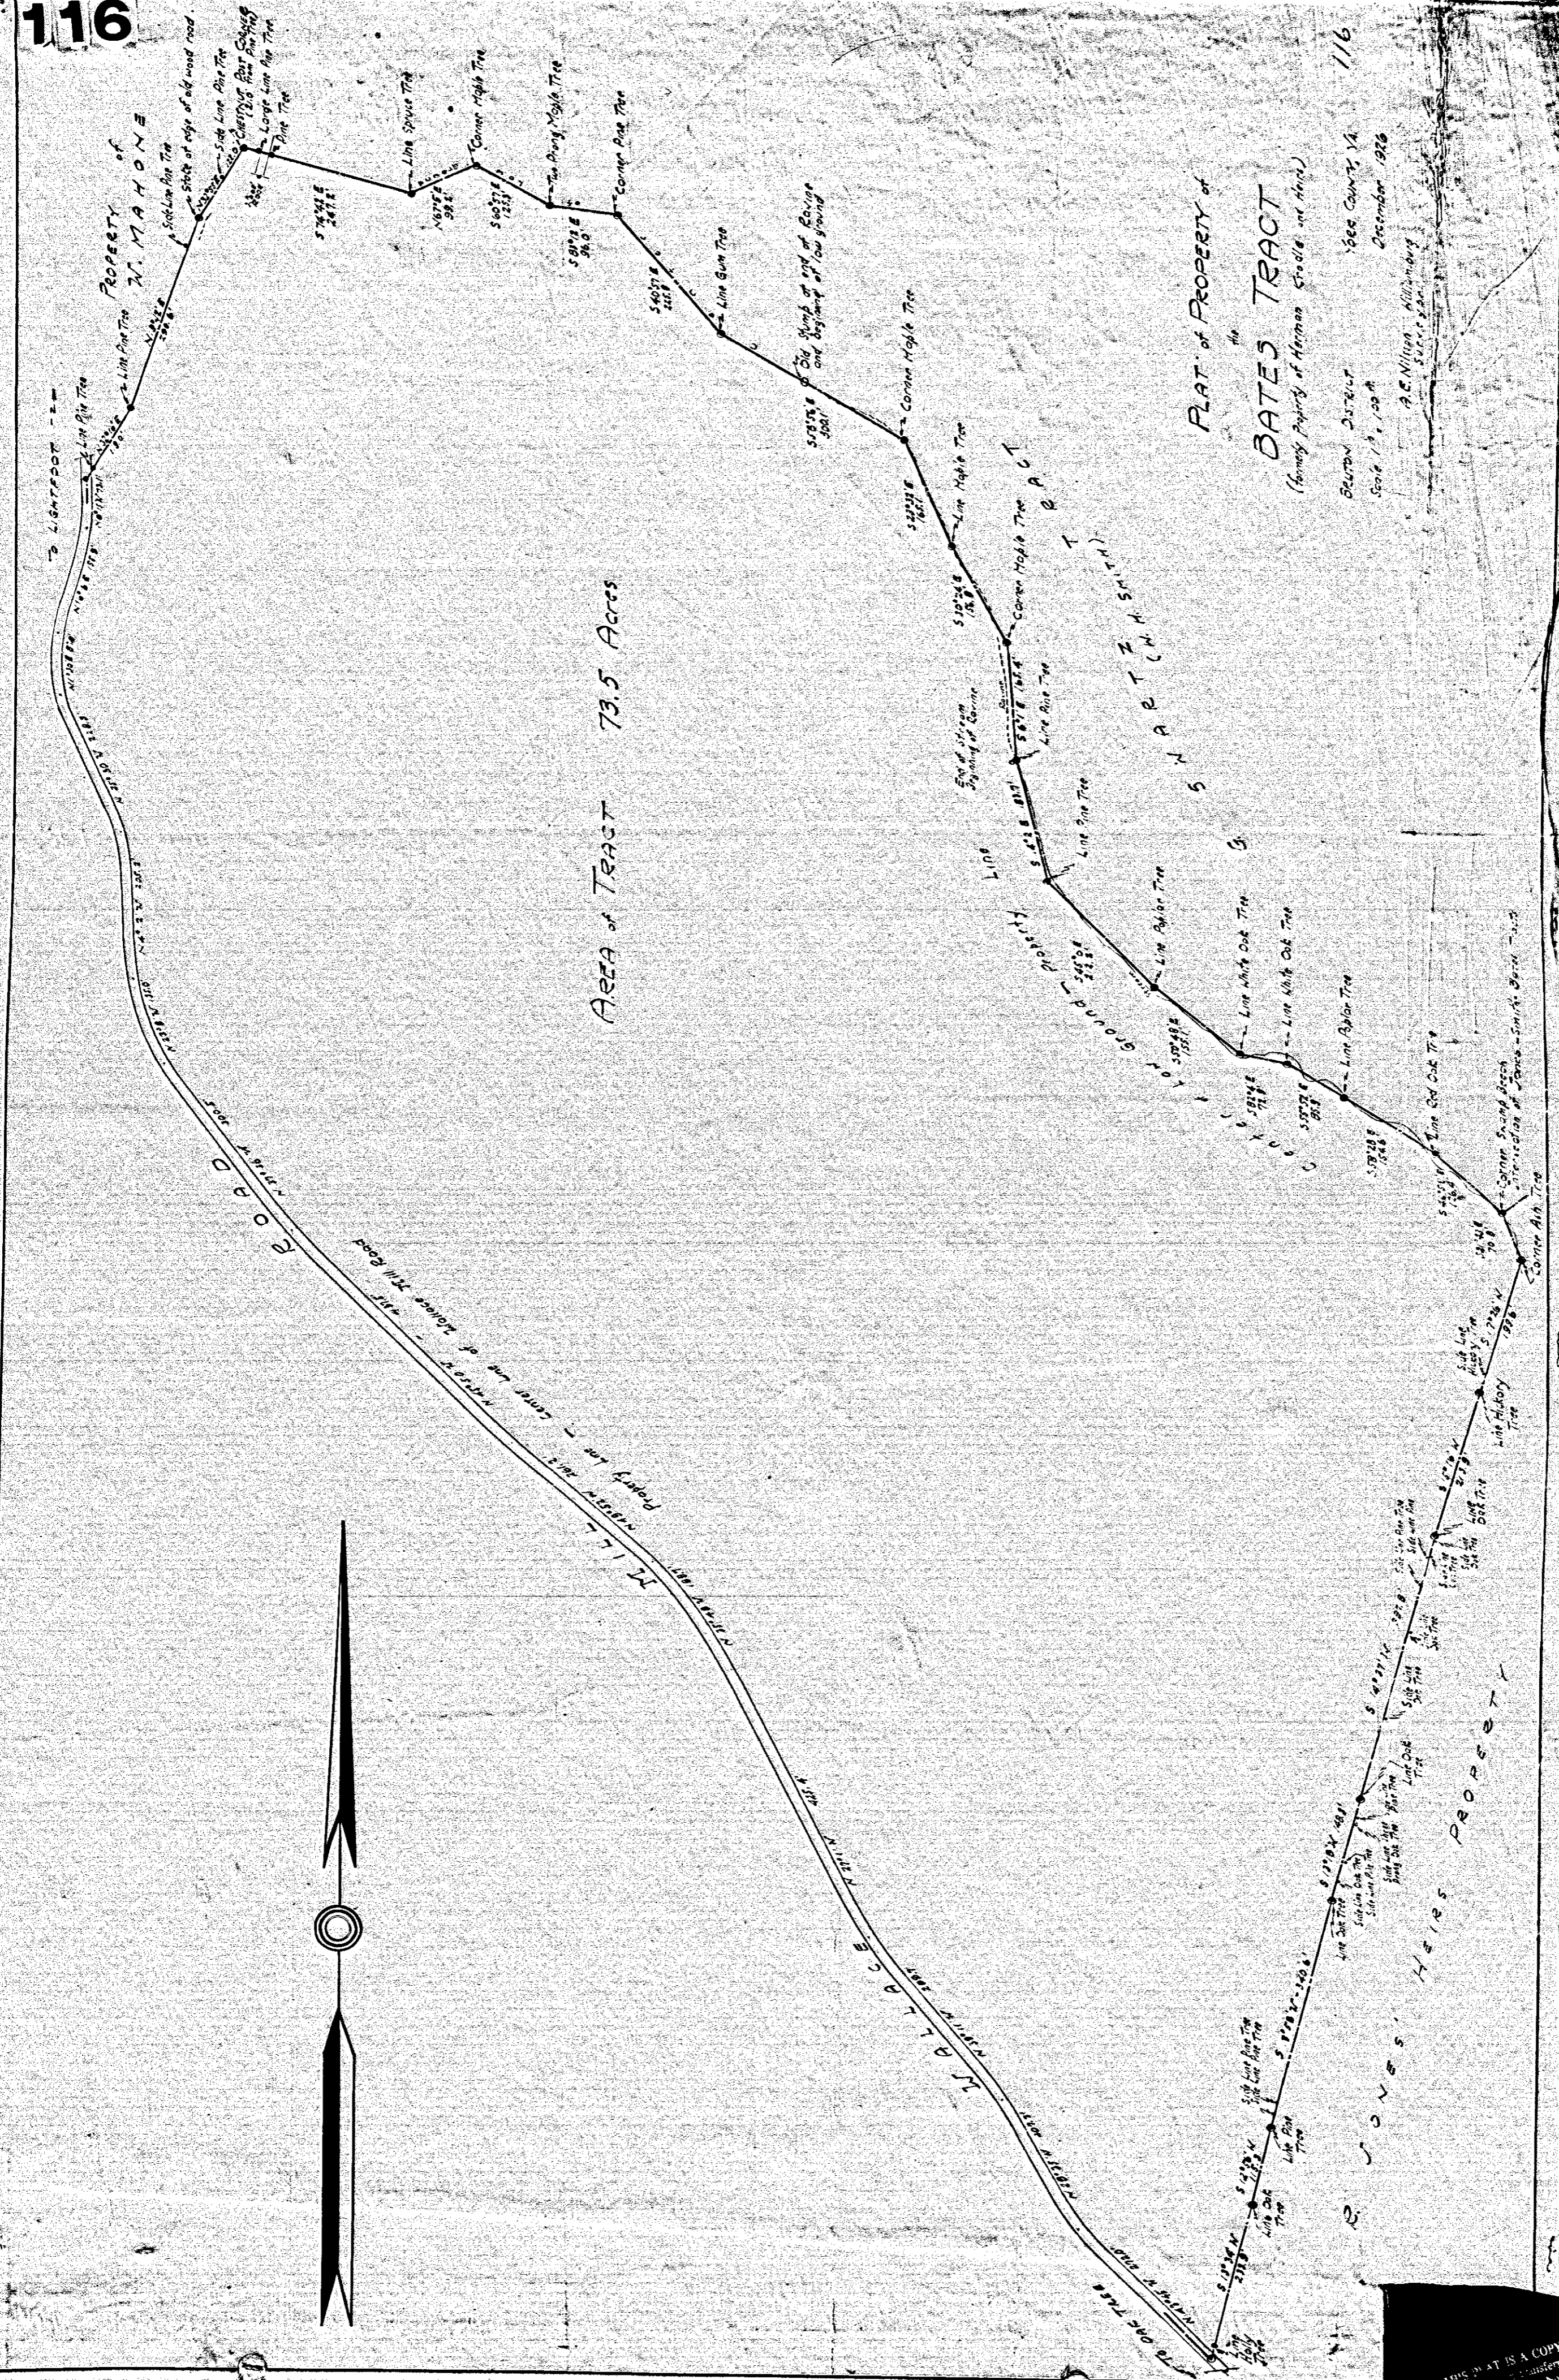

PROPERTY OF M. MAHONEY

PLAT OF PROPERTY OF DATES TRACT

AREA of TRACT 73.5 Acres

BEAUFORT DISTRICT  
JANUARY PROPERTY OF MAHONEY (SCALE AND AREA)  
SCALE 1/8" = 100 FT  
A.C. MILLER, Surveyor  
DECEMBER 1926

PLAT BOOK No. 1 PAGE 116

THIS PLAT IS A COPY  
of the original as transferred to  
Book No. 1