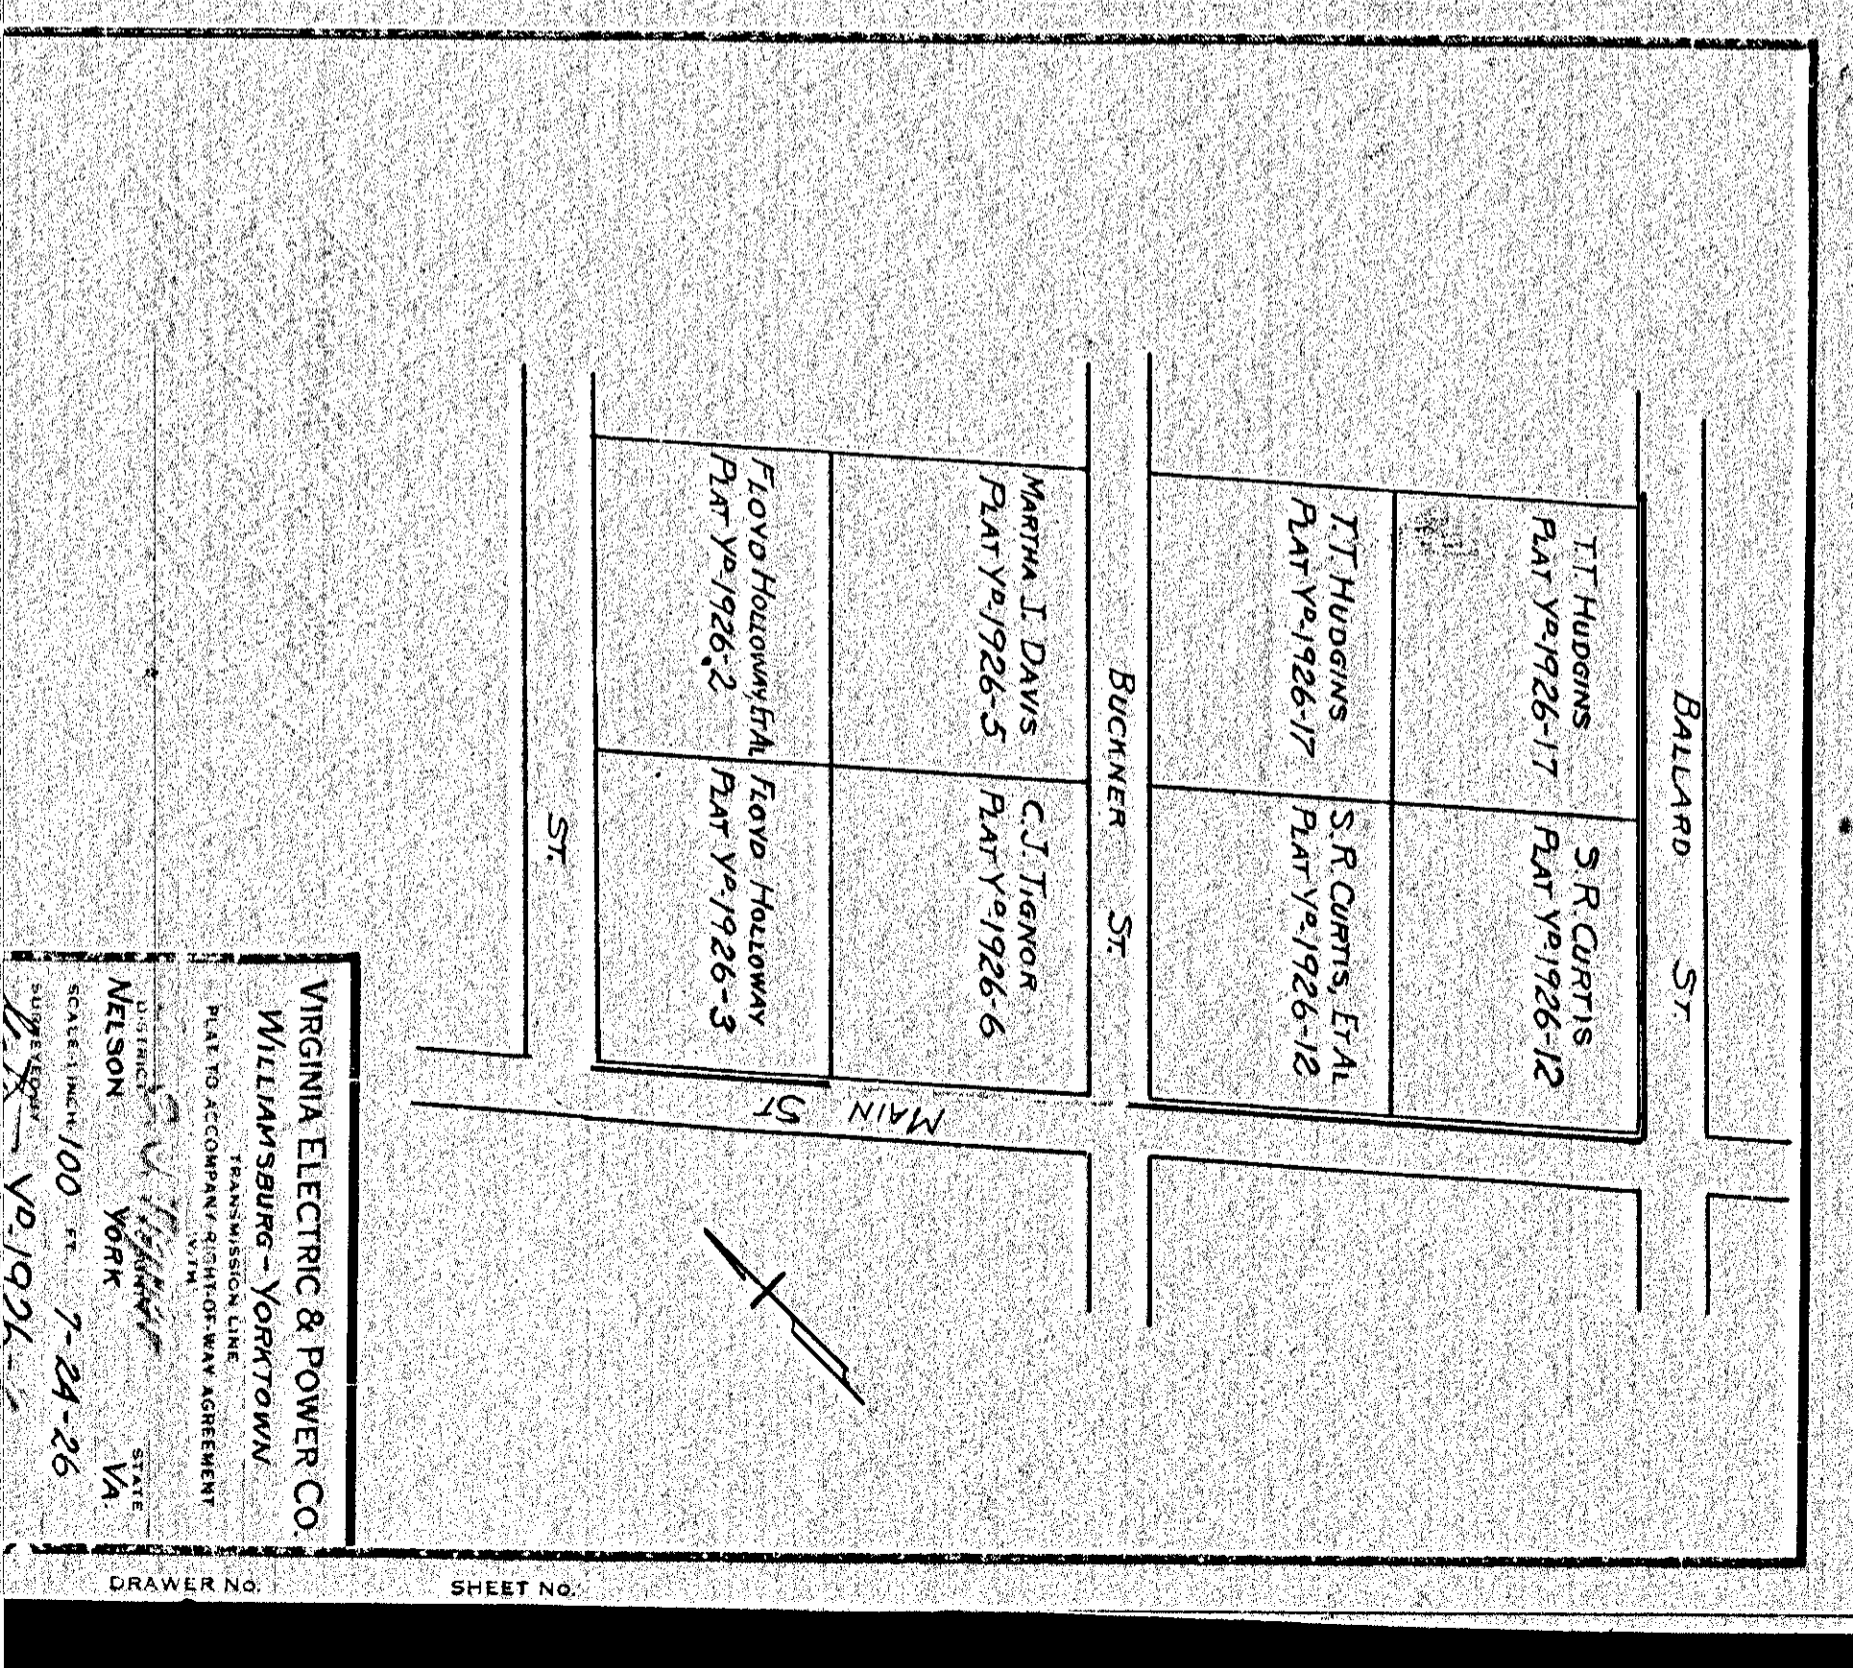

DRAWER NO. SHEET NO.

VIRGINIA ELECTRIC & POWER CO.  
 WILLIAMSBURG - YORKTOWN  
 TRANSMISSION LINE  
 PLAT TO ACCOMPANY RIGHT-OF-WAY AGREEMENT  
 WITH  
 DISTRICT OF COLUMBIA  
 Nelson York Va.  
 SCALE: INCH = 100 FT.  
 SURVEYED BY T.W.G. JUL 24, 1926

DRAWER NO. SHEET NO.

149

151

VIRGINIA ELECTRIC & POWER CO.  
 WILLIAMSBURG - YORKTOWN  
 TRANSMISSION LINE  
 PLAT TO ACCOMPANY RIGHT-OF-WAY AGREEMENT  
 WITH  
 DISTRICT OF COLUMBIA  
 Nelson York Va.  
 SCALE: INCH = 100 FT.  
 SURVEYED BY T.W.G. JUL 24, 1926

DRAWER NO. SHEET NO.