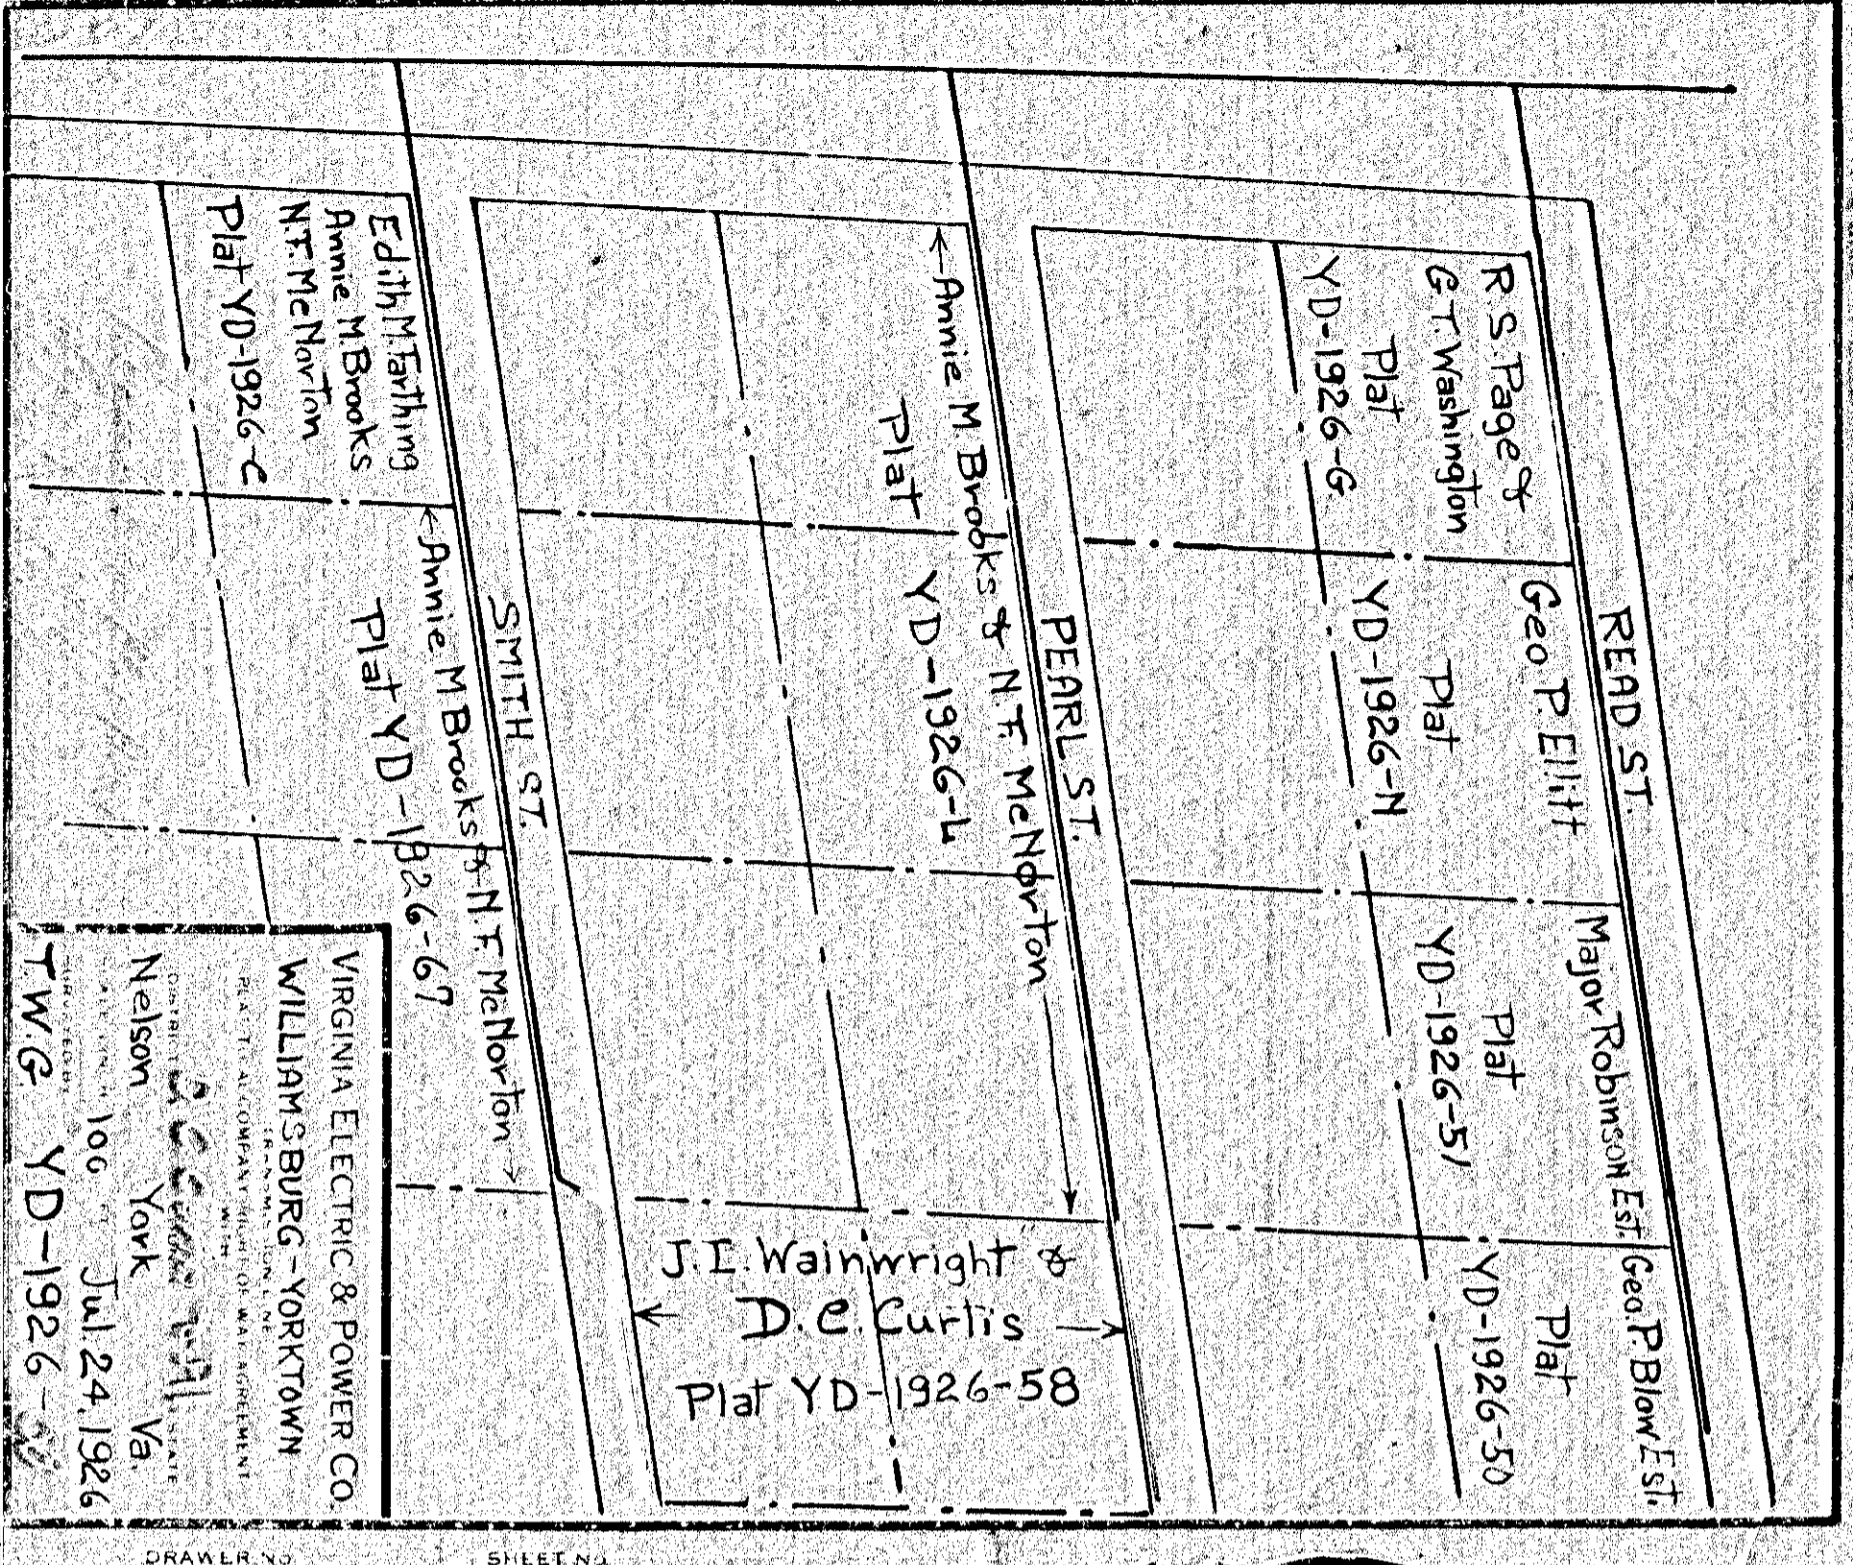

VIRGINIA ELECTRIC & POWER CO.  
 WILLIAMSBURG - YORKTOWN  
 TRANSMISSION LINE  
 PLAT TO ACCOMPANY RIGHT-OF-WAY AGREEMENT  
 WITH  
 DISTRICT OF COLUMBIA  
 Nelson York Va.  
 SCALE: INCH = 100 FT.  
 SURVEYED BY T.W.G. JUL 24, 1926

DRAWER NO. SHEET NO.

148

150

VIRGINIA ELECTRIC & POWER CO.  
 WILLIAMSBURG - YORKTOWN  
 TRANSMISSION LINE  
 PLAT TO ACCOMPANY RIGHT-OF-WAY AGREEMENT  
 WITH  
 DISTRICT OF COLUMBIA  
 Nelson York Va.  
 SCALE: INCH = 100 FT.  
 SURVEYED BY T.W.G. JUL 24, 1926

DRAWER NO. SHEET NO.

VIRGINIA ELECTRIC & POWER CO.  
 WILLIAMSBURG - YORKTOWN  
 TRANSMISSION LINE  
 PLAT TO ACCOMPANY RIGHT-OF-WAY AGREEMENT  
 WITH  
 DISTRICT OF COLUMBIA  
 Nelson York Va.  
 SCALE: INCH = 100 FT.  
 SURVEYED BY T.W.G. JUL 24, 1926

DRAWER NO. SHEET NO.

149

151

VIRGINIA ELECTRIC & POWER CO.  
 WILLIAMSBURG - YORKTOWN  
 TRANSMISSION LINE  
 PLAT TO ACCOMPANY RIGHT-OF-WAY AGREEMENT  
 WITH  
 DISTRICT OF COLUMBIA  
 Nelson York Va.  
 SCALE: INCH = 100 FT.  
 SURVEYED BY T.W.G. JUL 24, 1926