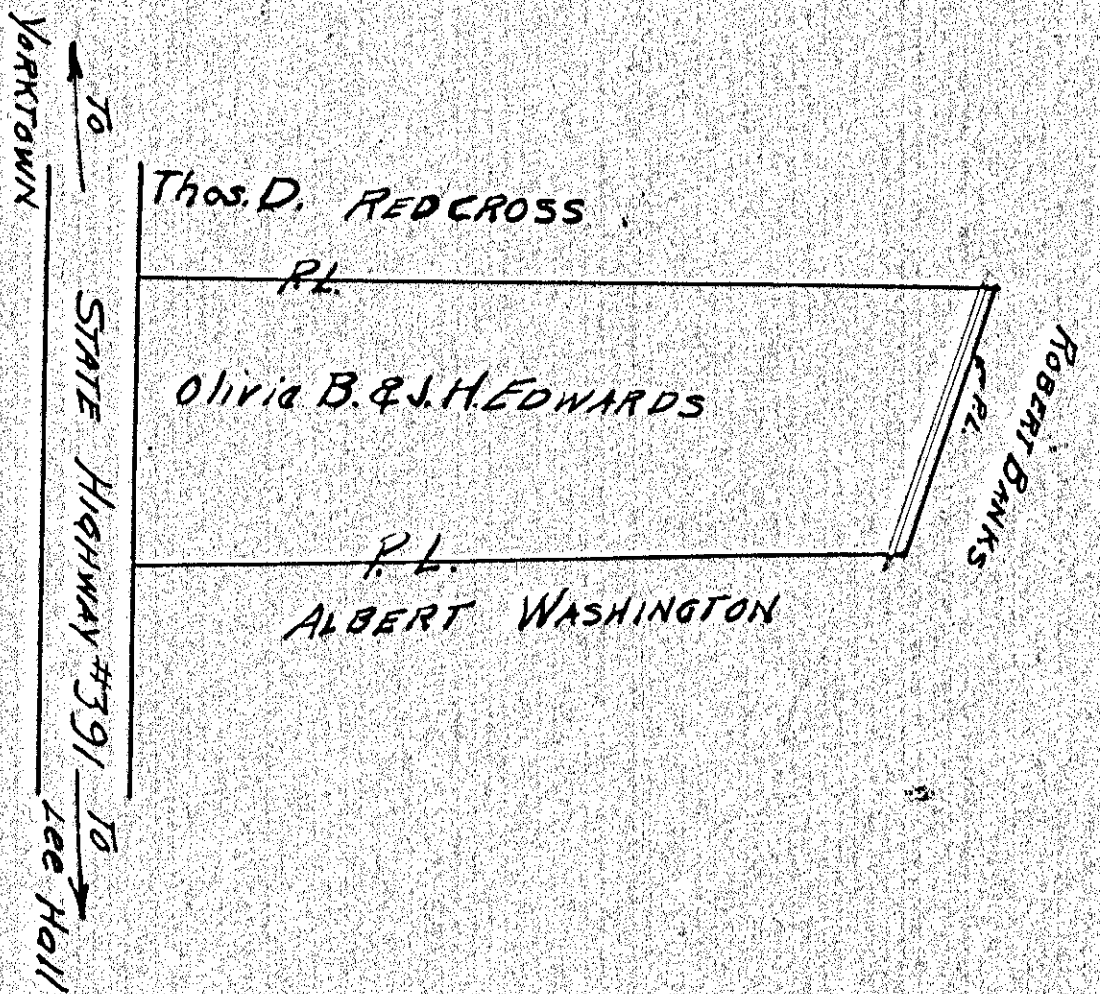

Virginia Electric & Power Co
 WILLIAMSBURG - YORKTOWN
 PLAT TO ACCOMPANY RIGHT-OF-WAY AGREEMENT
 WITH
 HATTIE LEWIS & NETTIE L. HARPER
 DISTRICT YORK VA.
 APR 2000 APR 22 1926
 SURVEYED BY
 T.W.C. W-Y-1926-60

DRAWER No. SHEET No.

122

Virginia Electric & Power Co
 WILLIAMSBURG - YORKTOWN
 PLAT TO ACCOMPANY RIGHT-OF-WAY AGREEMENT
 WITH
 OLIVIA B. & J. H. EDWARDS
 DISTRICT YORK VA.
 APR 2000 APR 22 1926
 SURVEYED BY
 T.W.C. W-Y-1926-56