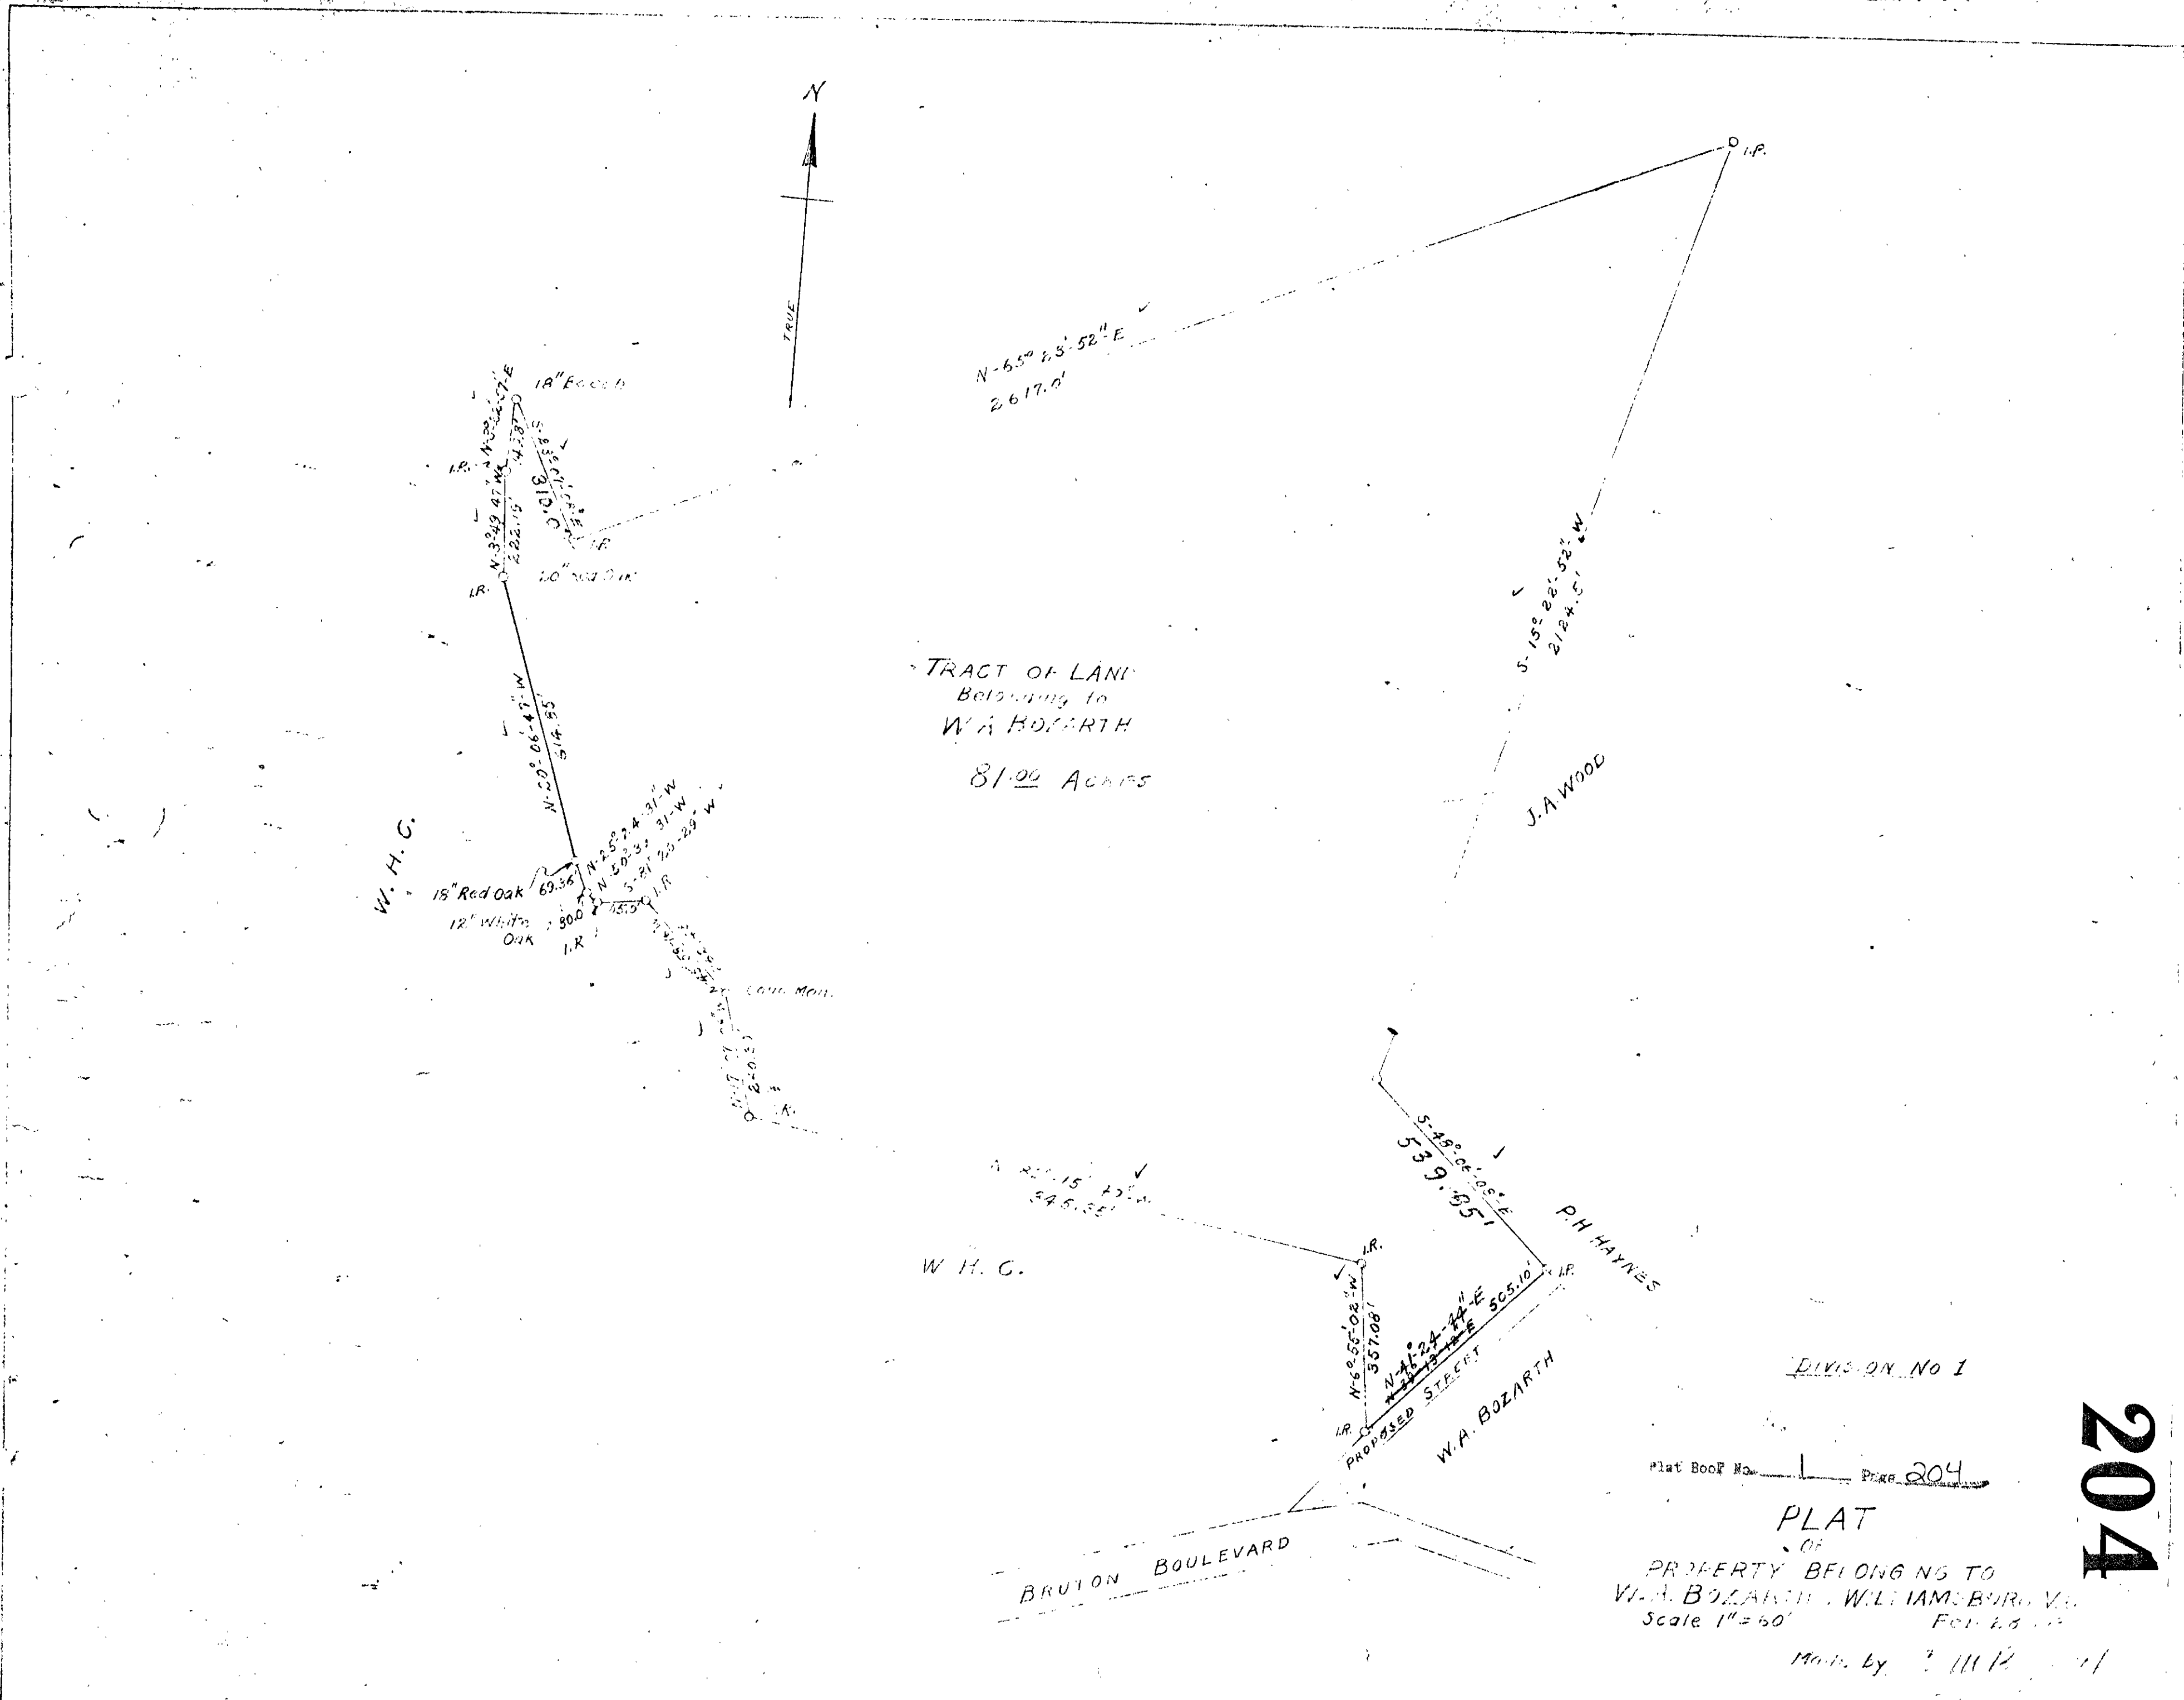

Plat Book No. 204

THIS PLAT IS A COPY
Official has been transmitted
to the Plat Book No. 1

TRACT OF LAND
Belonging to
W.A. BOZARTH

81.00 ACRES

W. H. C.

J. A. WOOD

W. H. C.

P. H. HAYNES

W. A. BOZARTH

DIVISION No 1

Plat Book No. 1 Page 204

PLAT

OF
PROPERTY BELONGING TO
W. A. BOZARTH, WILLIAMSBURG, VA.
Scale 1"=60'

Made by J. H. K. 11

204