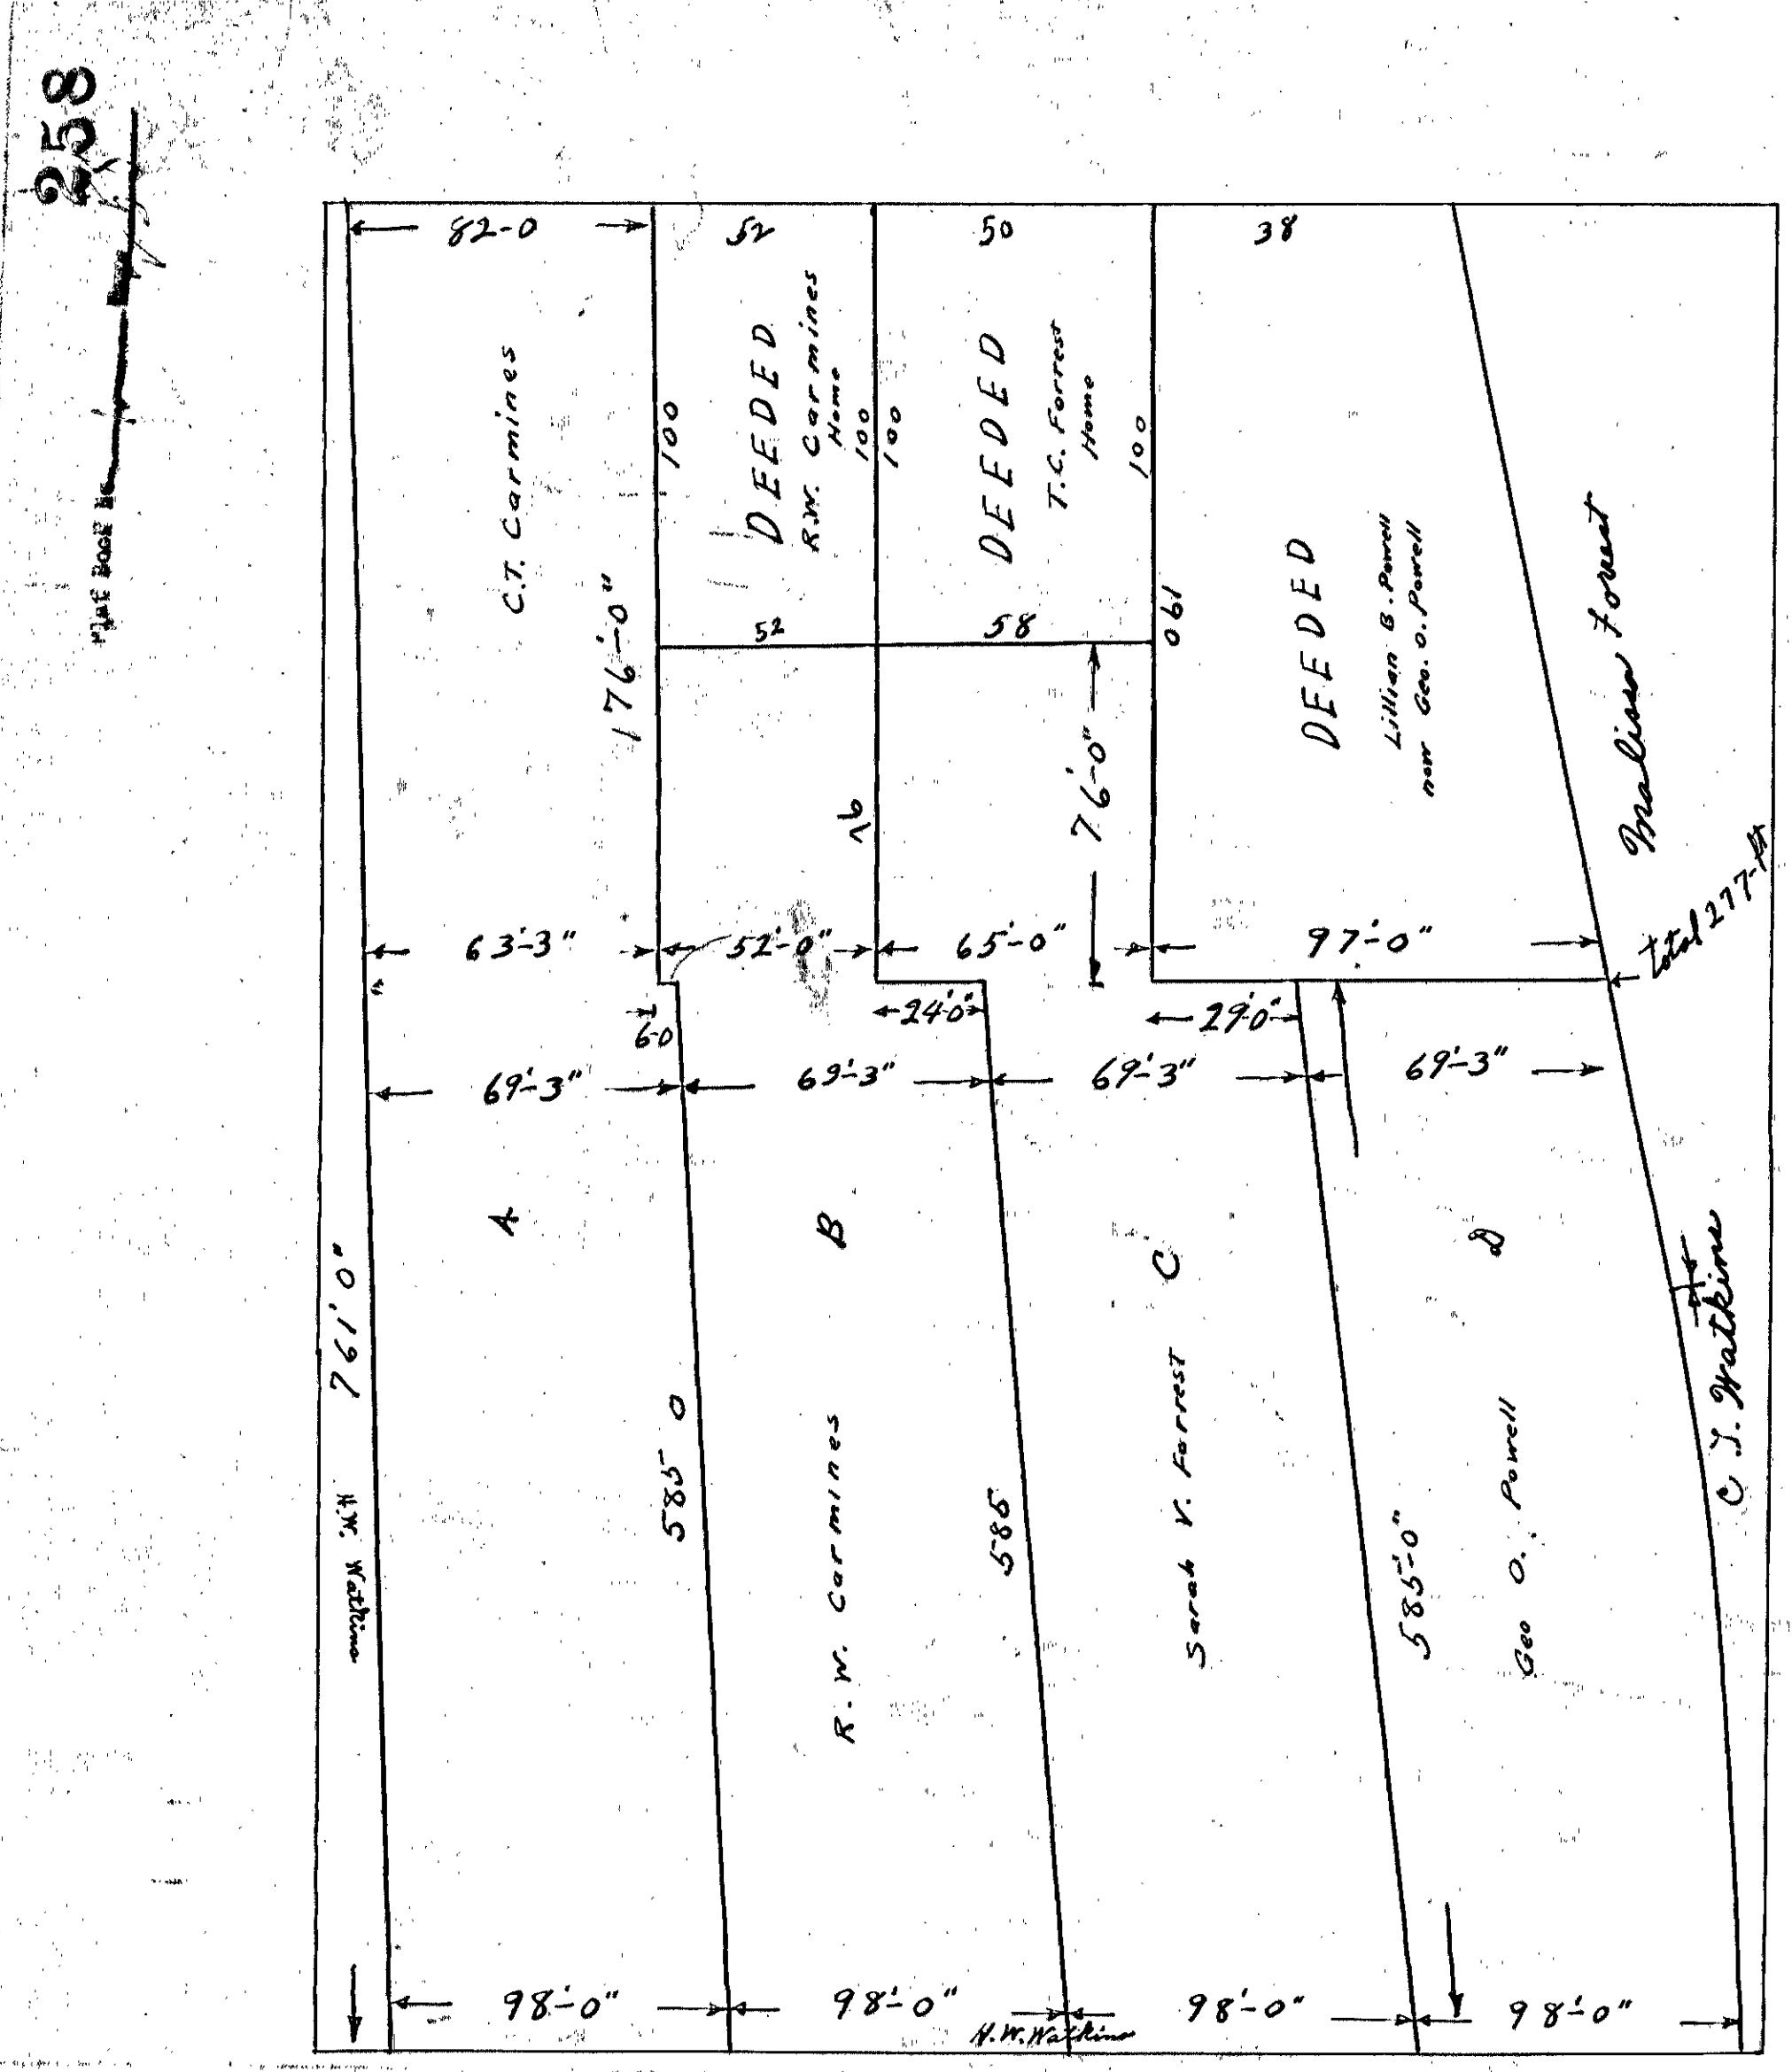

Filed March 20 1935  
Page 257

A Plat of Survey of Fairview Farm Situate in Hazleton District, York County, Va., being a part of Water View Farm or Grunwald, and is composed of Farm No. 7 and a part of Farm No. 9. Subdivided into one-half - The total area is 15.36 Acres. The acreage of each part or portion is given on this plat. It will be noted that the West end of the said Farm being wider than the East end the North-South line cannot be parallel to the boundary given on this Plat as the same is given in the original. This Farm is now owned by Joseph Wallace, and Surveyor's Plat is in duplicate for the owner. Nov. 25<sup>th</sup> 1934.

Sydney Smith  
Surveyor

102  
12-31-34

257

PLAT BOOK NO. 1

258

PLAT BOOK NO. 1