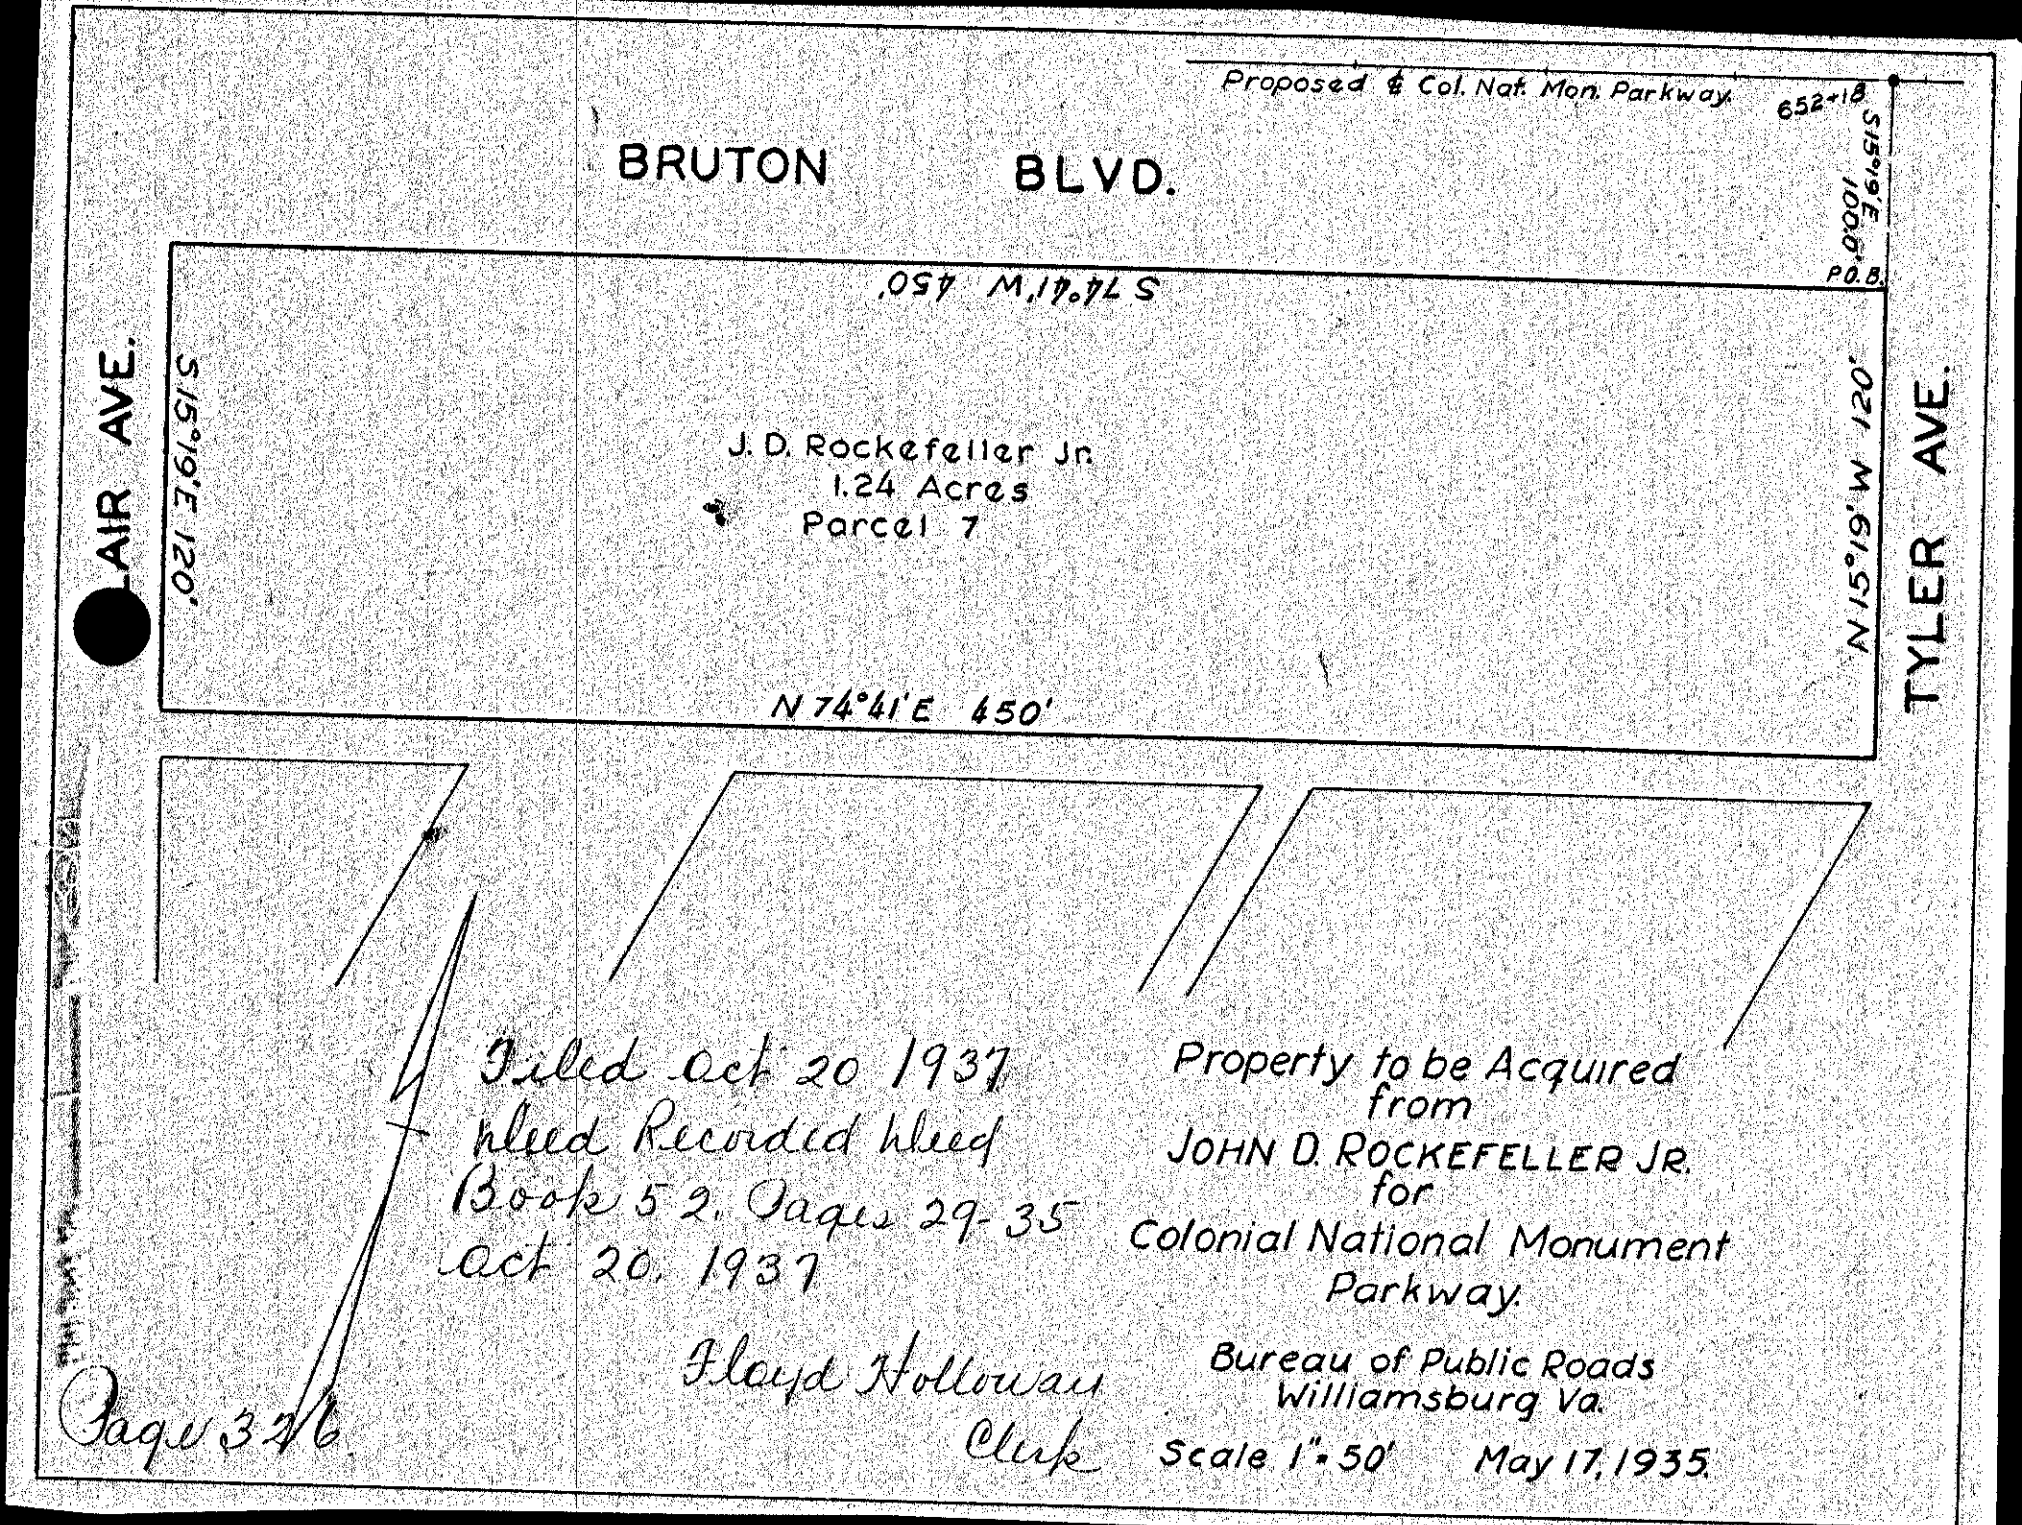

Filed Oct 20, 1937
 Record Rec'd
 Book 52, Page 29-35
 Page 325
 Floyd Holloway Clerk

Property to be Acquired from
 JOHN D. ROCKEFELLER JR.
 for
 Colonial National Monument Parkway.
 Bureau of Public Roads
 Williamsburg Va.
 Scale 1"=50' May 17, 1935.

325

Filed Oct 20, 1937
 Record Rec'd
 Book 52, Page 29-35
 Page 327
 Floyd Holloway Clerk

Property to be Acquired from
 JOHN D. ROCKEFELLER JR.
 for
 Colonial National Monument Parkway.
 Bureau of Public Roads
 Williamsburg Va.
 Scale 1"=50' May 17, 1935.

327

Filed Oct 20, 1937
 Record Rec'd
 Book 52, Page 29-35
 Page 324
 Floyd Holloway Clerk

Property to be Acquired from
 JOHN D. ROCKEFELLER JR.
 for
 Colonial National Monument Parkway.
 Bureau of Public Roads
 Williamsburg Va.
 Scale 1"=50' May 17, 1935.

324

Filed Oct 20, 1937
 Record Rec'd
 Book 52, Page 29-35
 Oct 20, 1937
 Page 326
 Floyd Holloway Clerk

Property to be Acquired from
 JOHN D. ROCKEFELLER JR.
 for
 Colonial National Monument Parkway.
 Bureau of Public Roads
 Williamsburg Va.
 Scale 1"=50' May 17, 1935.