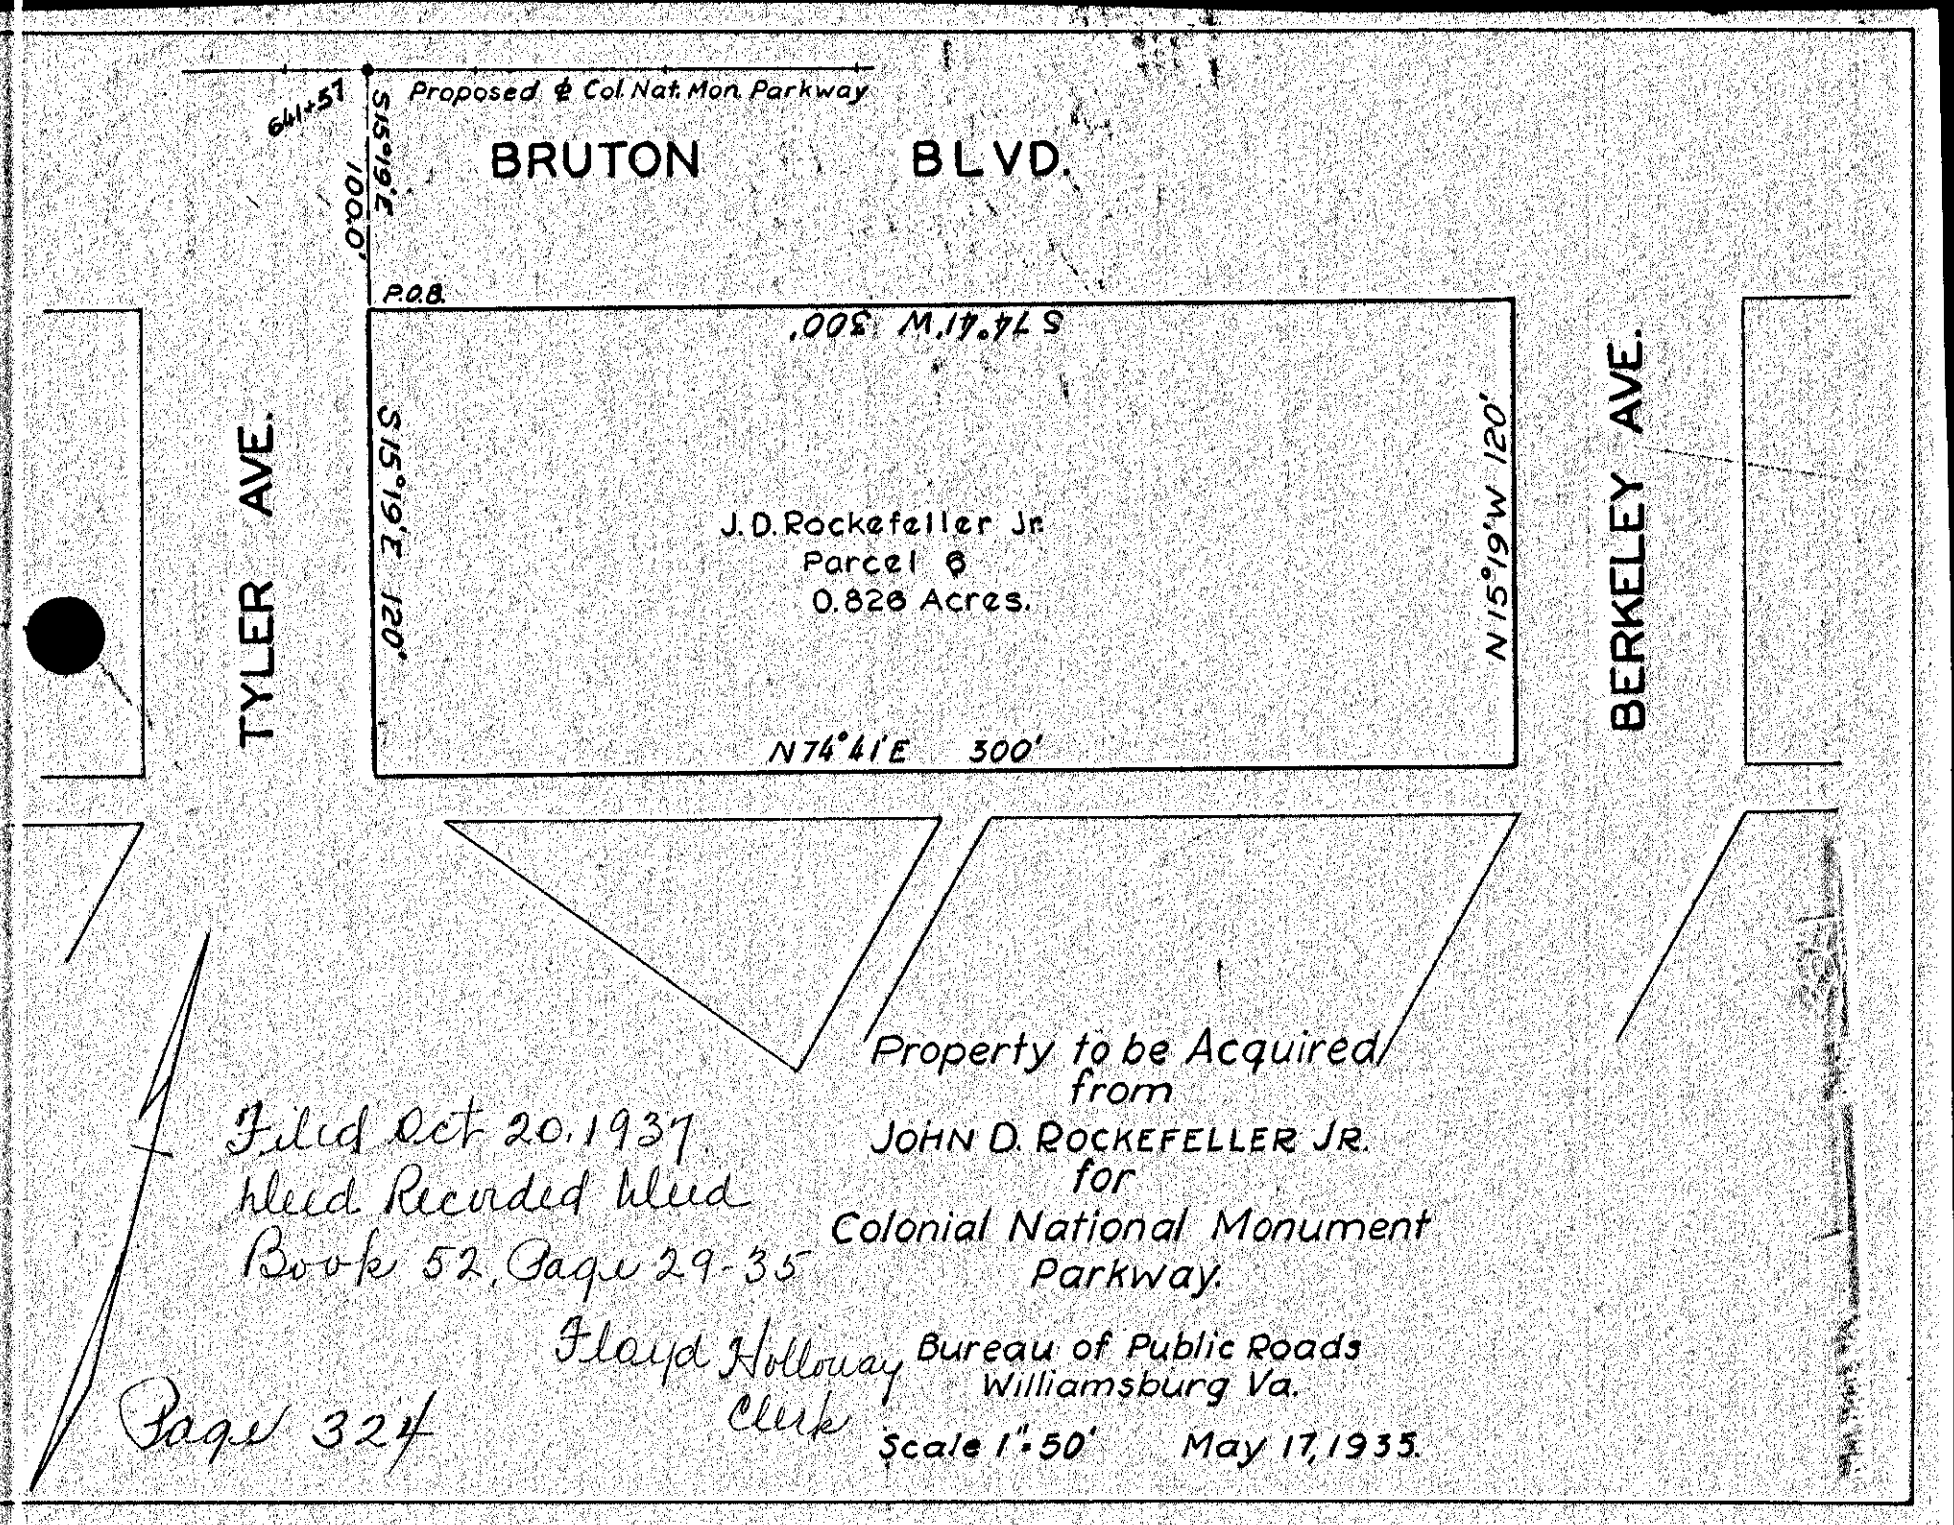

Filed Oct 20, 1937
 Record Rec'd
 Book 52, Page 29-35
 Page 325
 Floyd Holloway Clerk

Property to be Acquired from
 JOHN D. ROCKEFELLER JR.
 for
 Colonial National Monument Parkway.
 Bureau of Public Roads
 Williamsburg Va.
 Scale 1"=50' May 17, 1935.

325

Filed Oct 20, 1937
 Record Rec'd
 Book 52, Page 29-35
 Page 327
 Floyd Holloway Clerk

Property to be Acquired from
 JOHN D. ROCKEFELLER JR.
 for
 Colonial National Monument Parkway.
 Bureau of Public Roads
 Williamsburg Va.
 Scale 1"=50' May 17, 1935.

327

Filed Oct 20, 1937
 Record Rec'd
 Book 52, Page 29-35
 Page 324
 Floyd Holloway Clerk

Property to be Acquired from
 JOHN D. ROCKEFELLER JR.
 for
 Colonial National Monument Parkway.
 Bureau of Public Roads
 Williamsburg Va.
 Scale 1"=50' May 17, 1935.

324

Filed Oct 20, 1937
 Record Rec'd
 Book 52, Page 29-35
 Oct 20, 1937
 Page 326
 Floyd Holloway Clerk

Property to be Acquired from
 JOHN D. ROCKEFELLER JR.
 for
 Colonial National Monument Parkway.
 Bureau of Public Roads
 Williamsburg Va.
 Scale 1"=50' May 17, 1935.