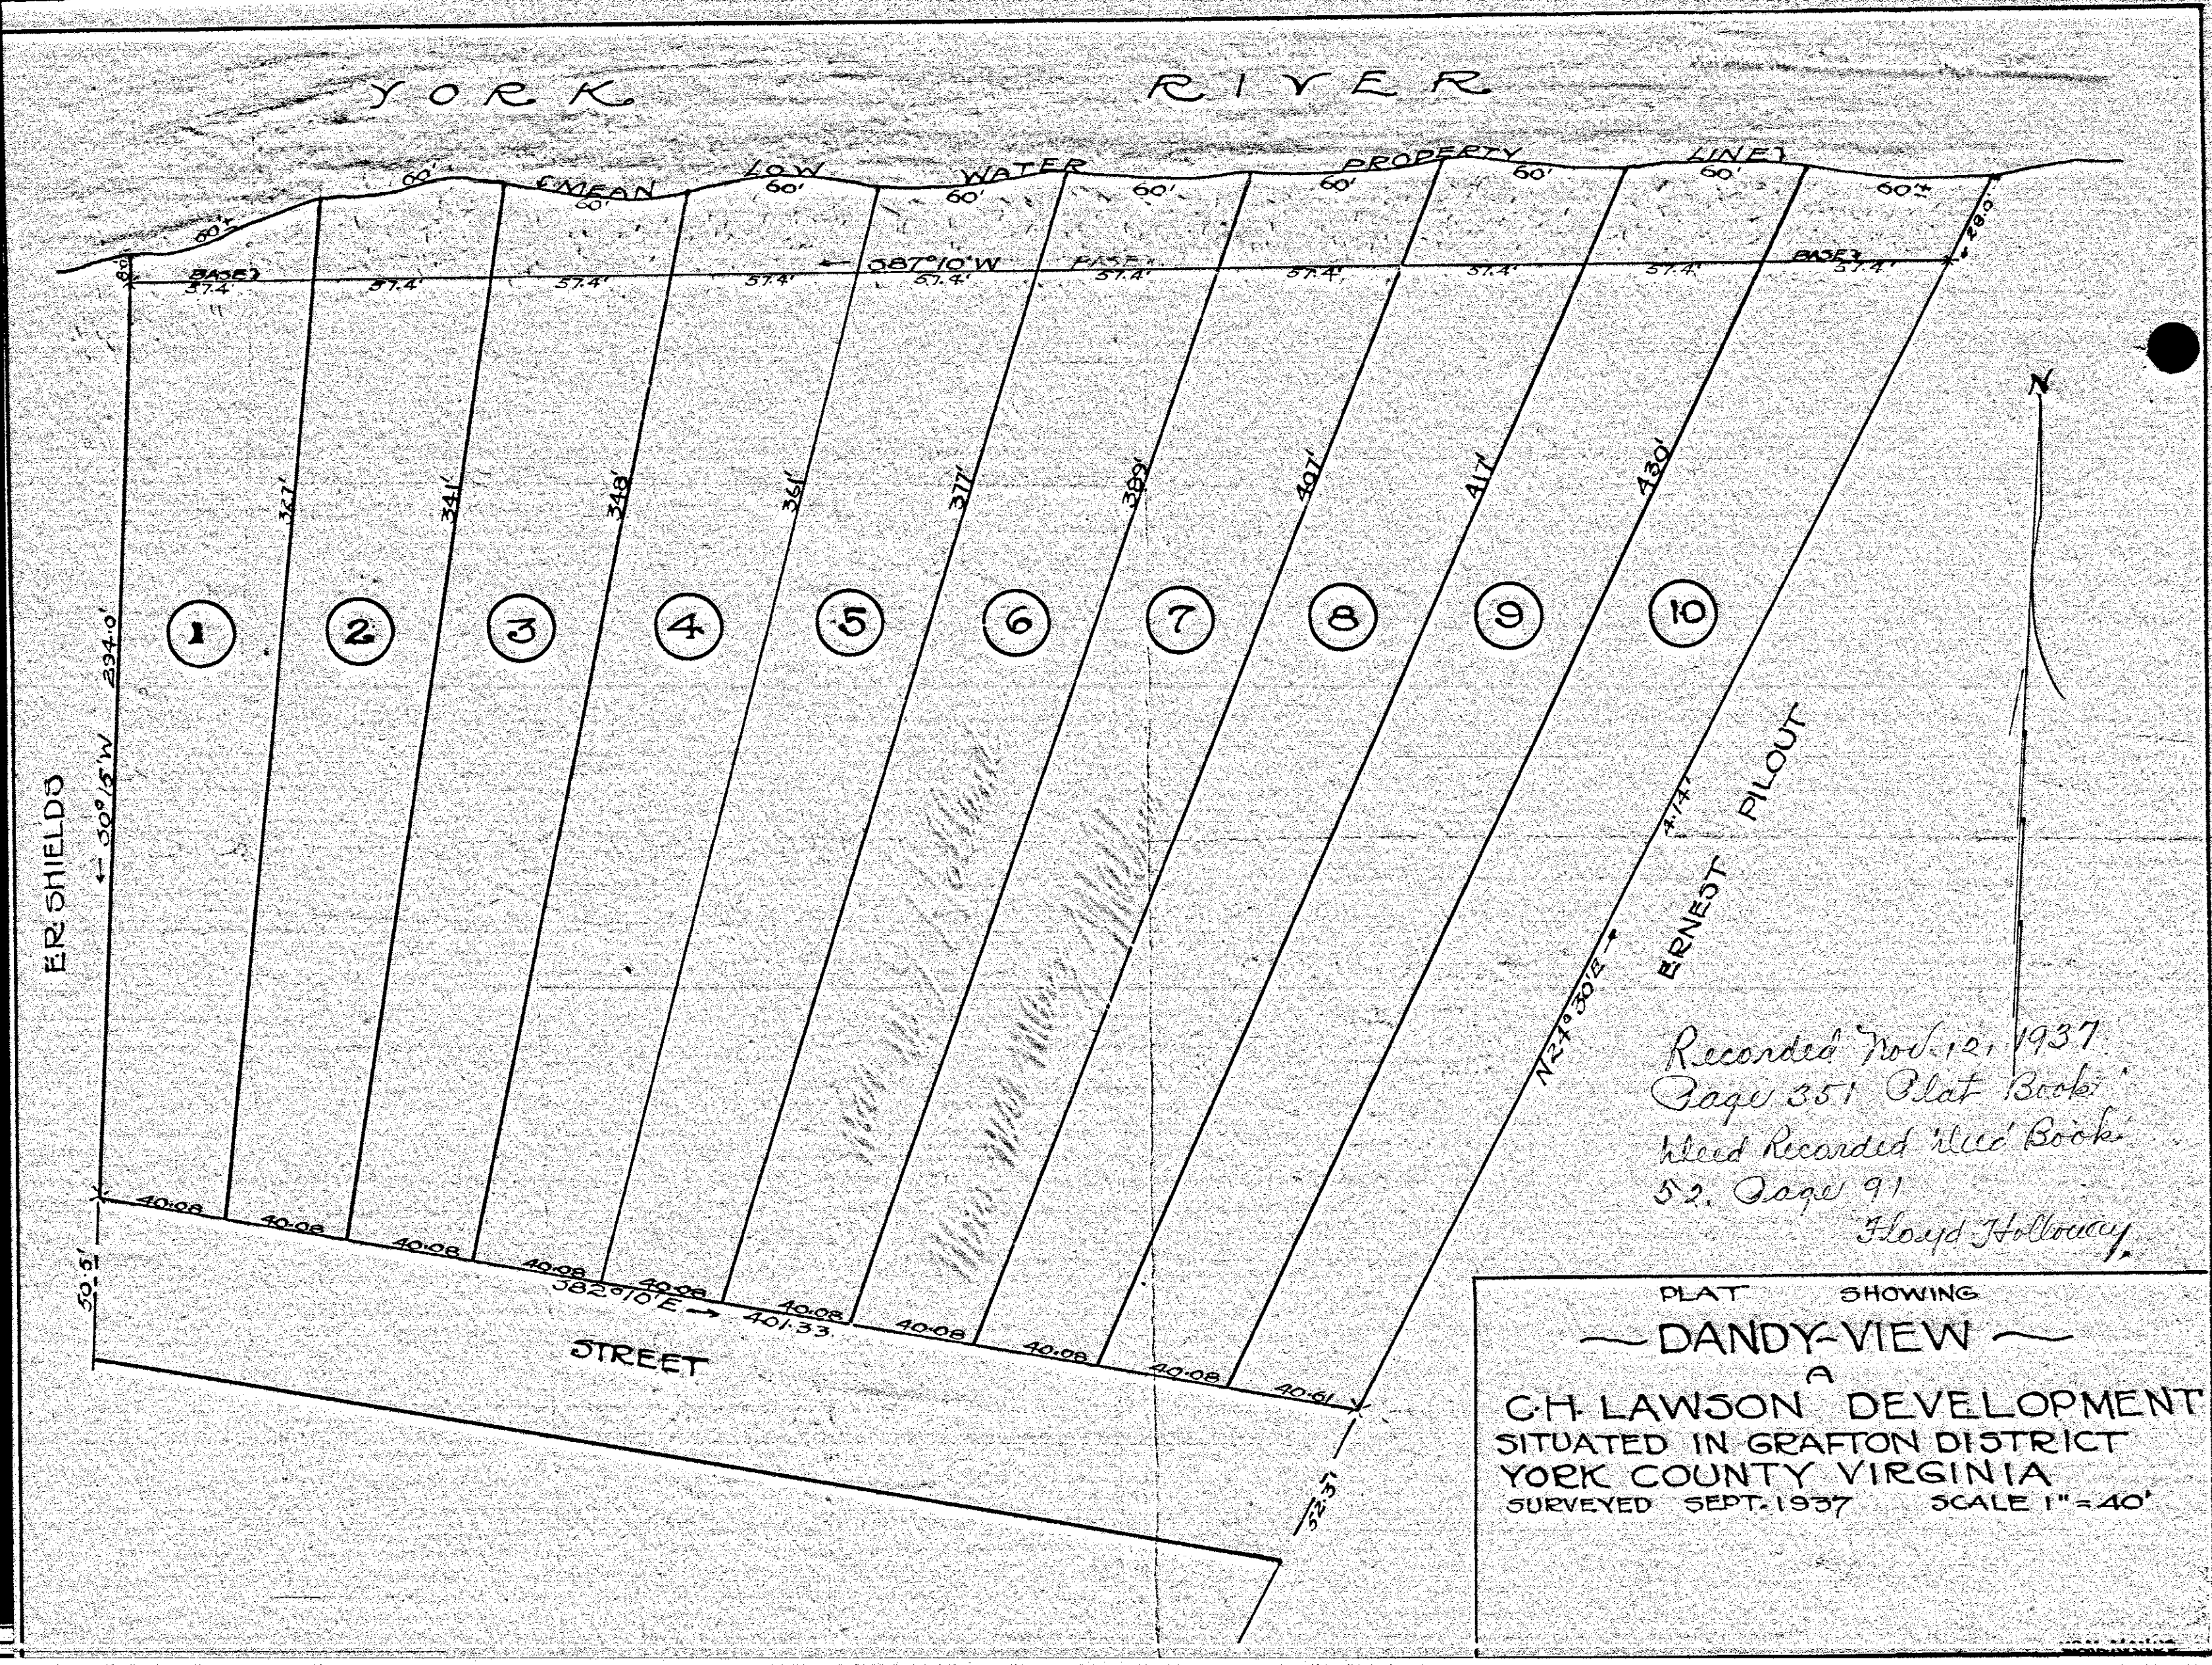

349

350

351

Recorded Nov. 12, 1937
 Page 351 Plat Book
 Recd. Recorded Recd. Book
 52, Page 91
 Floyd Holloway

PLAT SHOWING
 DANDY-VIEW
 A
 C.H. LAWSON DEVELOPMENT
 SITUATED IN GRAFTON DISTRICT
 YORK COUNTY VIRGINIA
 SURVEYED SEPT. 1937 SCALE 1"=40'