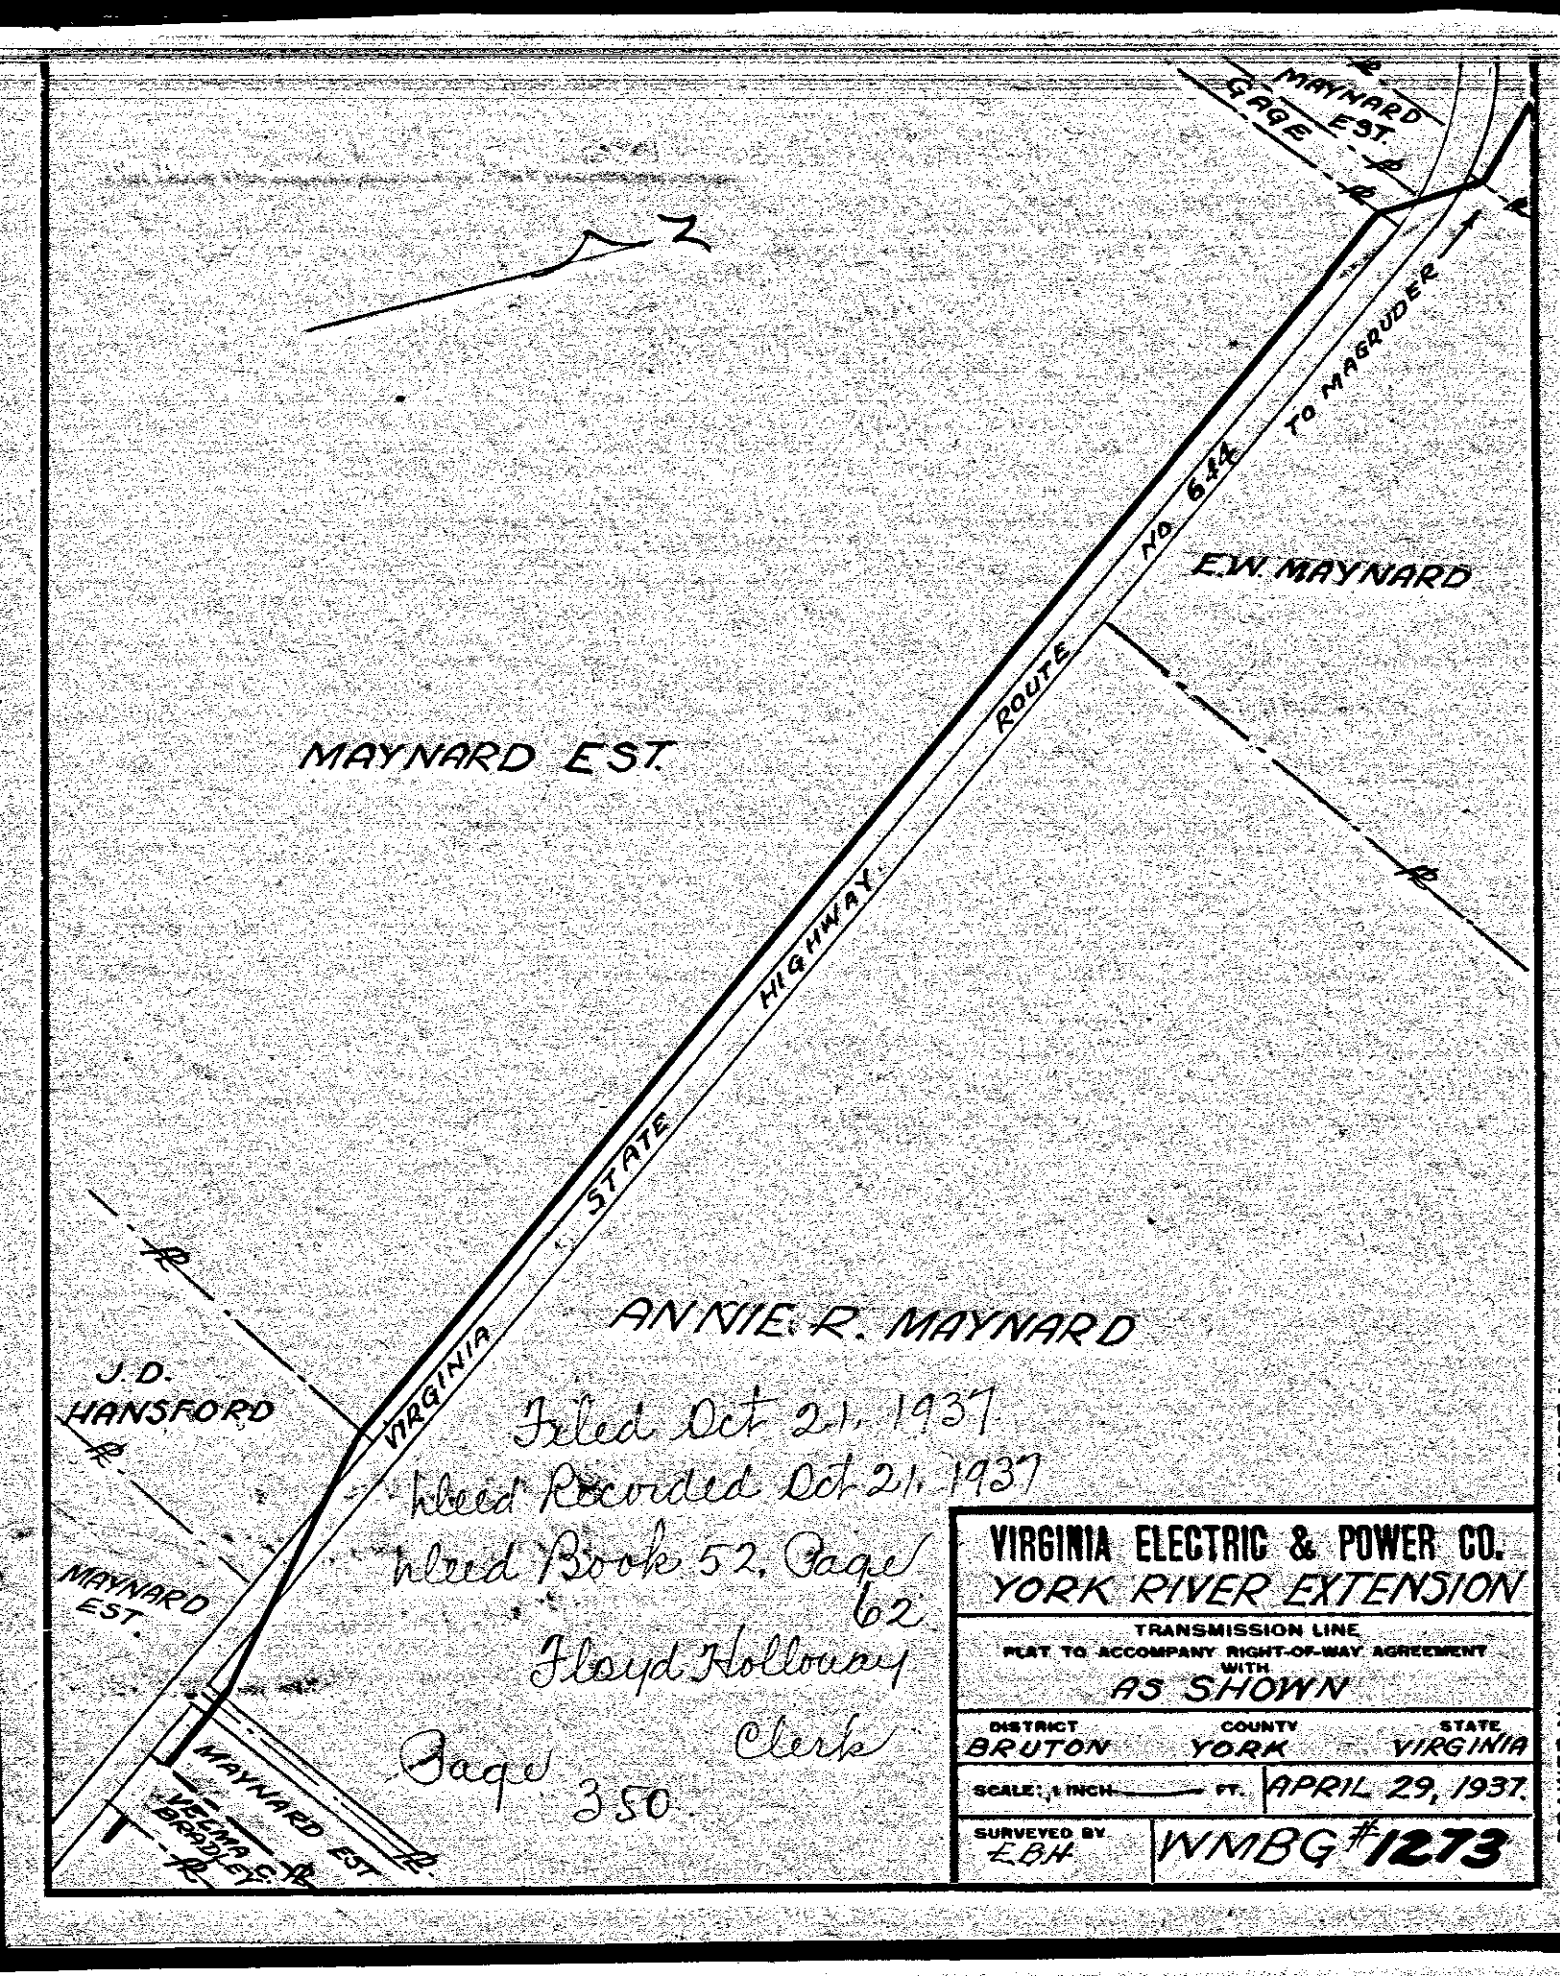

349

350

351

Recorded Nov. 12, 1937
 Page 351 Plat Book
 Recd. Recorded Recd. Book
 52, Page 91
 Floyd Holloway

PLAT SHOWING
 DANDY-VIEW
 A
 C.H. LAWSON DEVELOPMENT
 SITUATED IN GRAFTON DISTRICT
 YORK COUNTY VIRGINIA
 SURVEYED SEPT. 1937 SCALE 1"=40'