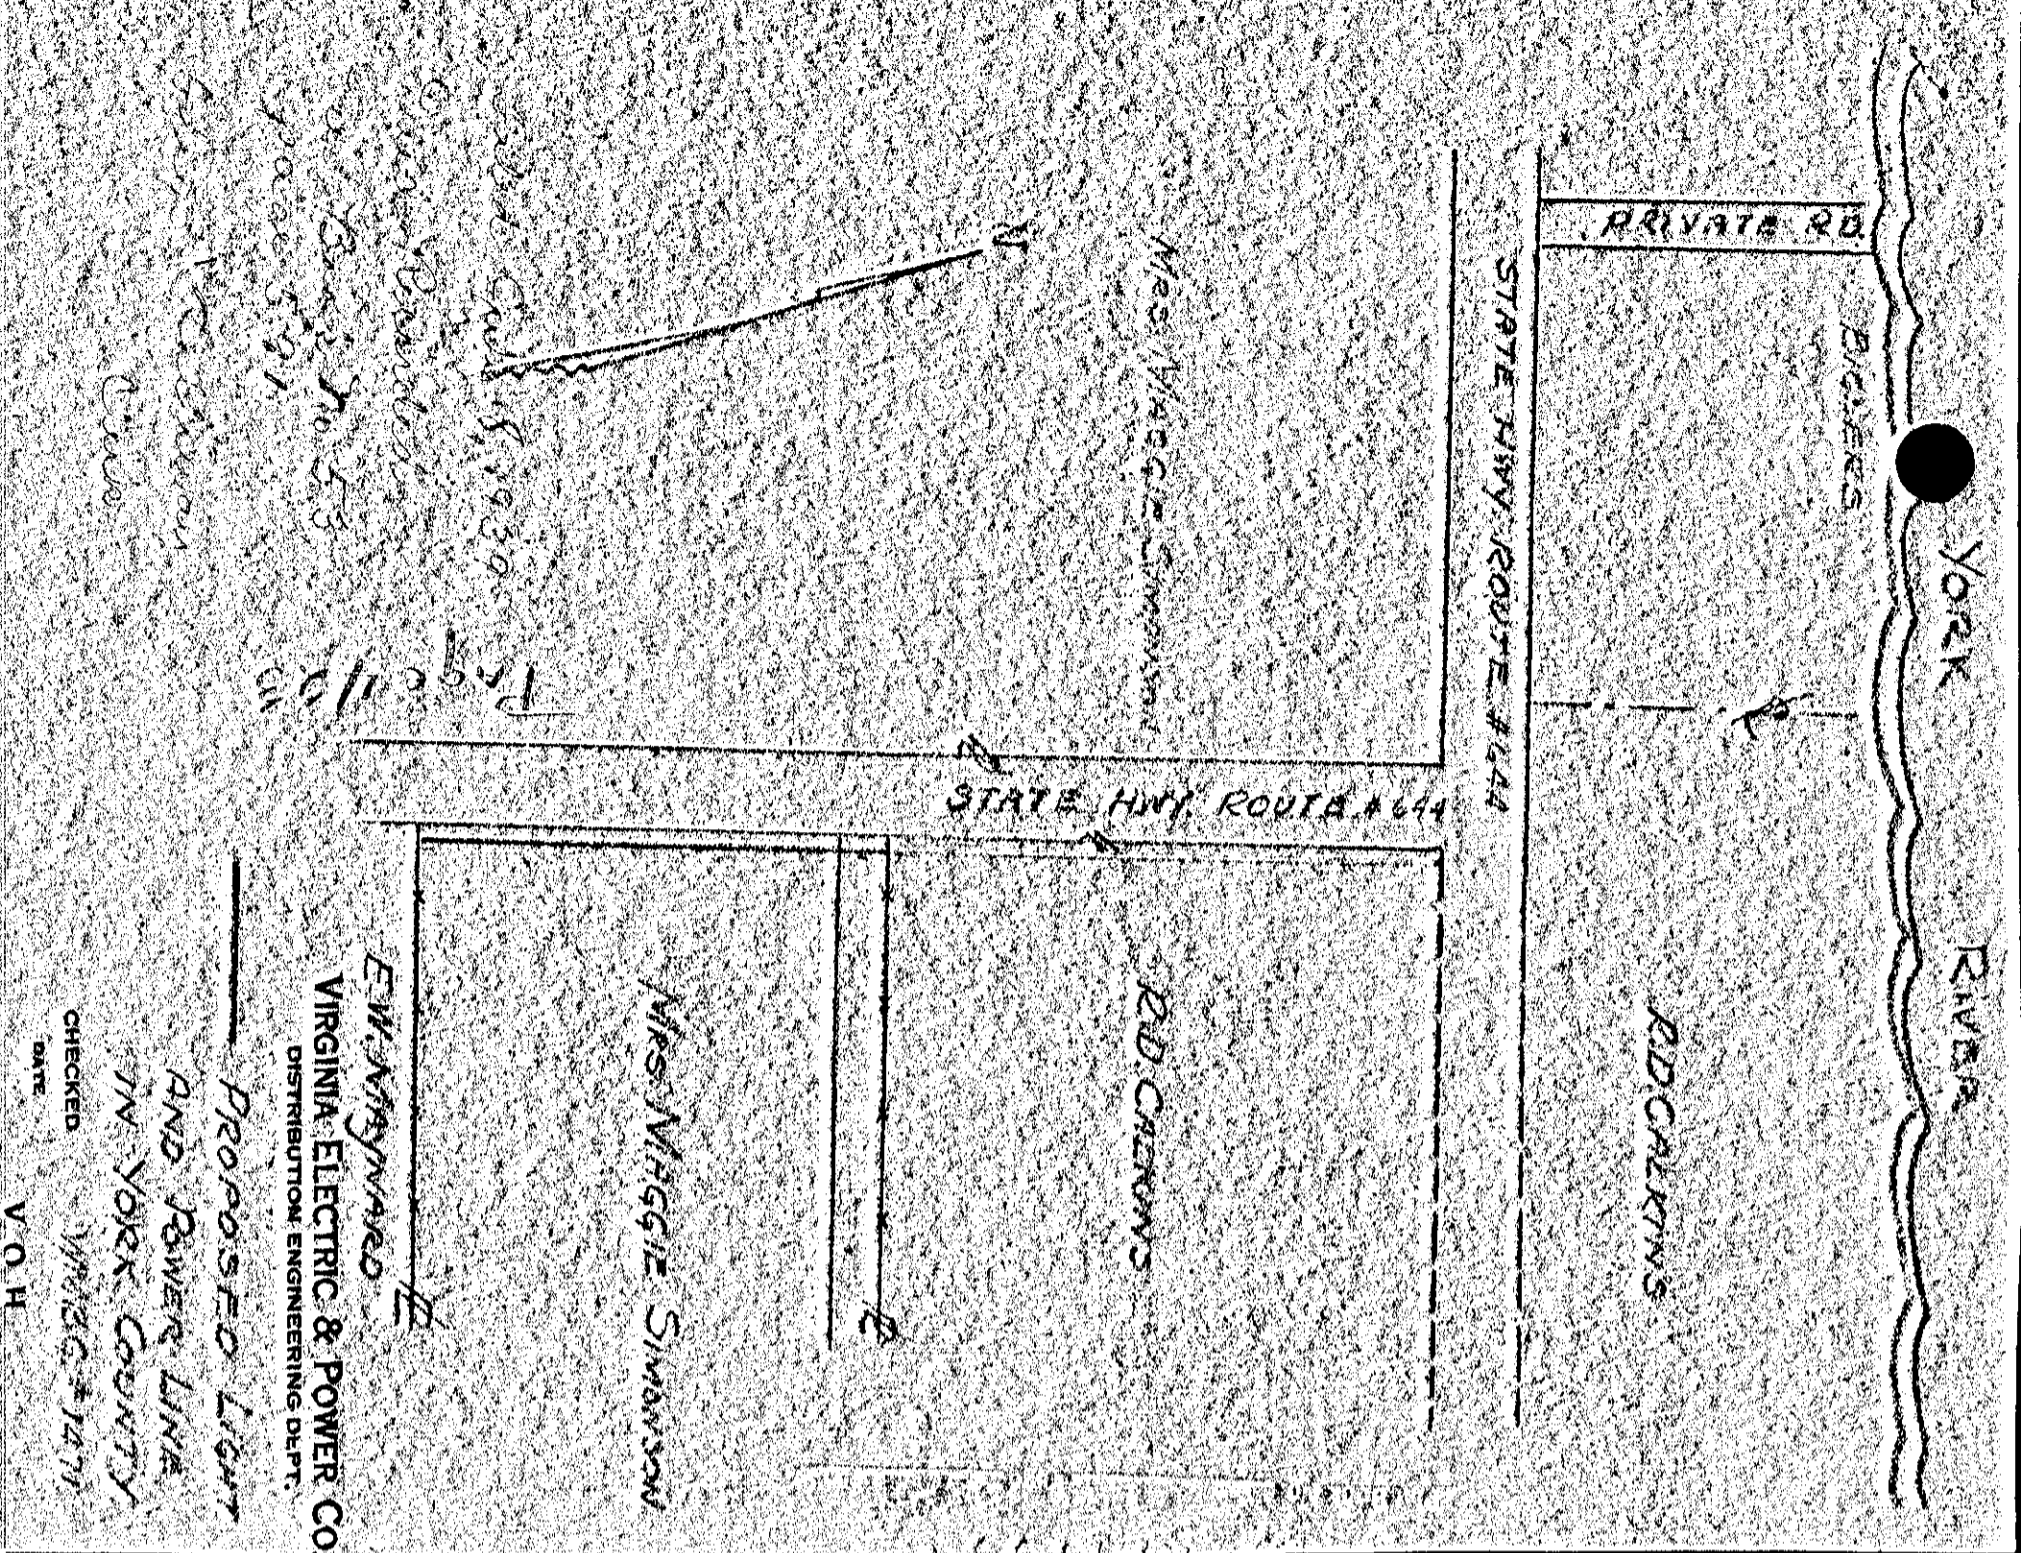

VIRGINIA ELECTRIC & POWER CO.
 YORKTOWN DISTRIBUTION
 PART TO ACCOMPANY RIGHT-OF-WAY AGREEMENT
 WITH
 AS SHOWN
 DISTRICT NELSON COUNTY YORK VA
 SCALE: 1 INCH = 50 FT. May 18, 1939
 DRAWN BY WMBG # 1462
 CHECKED BY

423

424

421

422