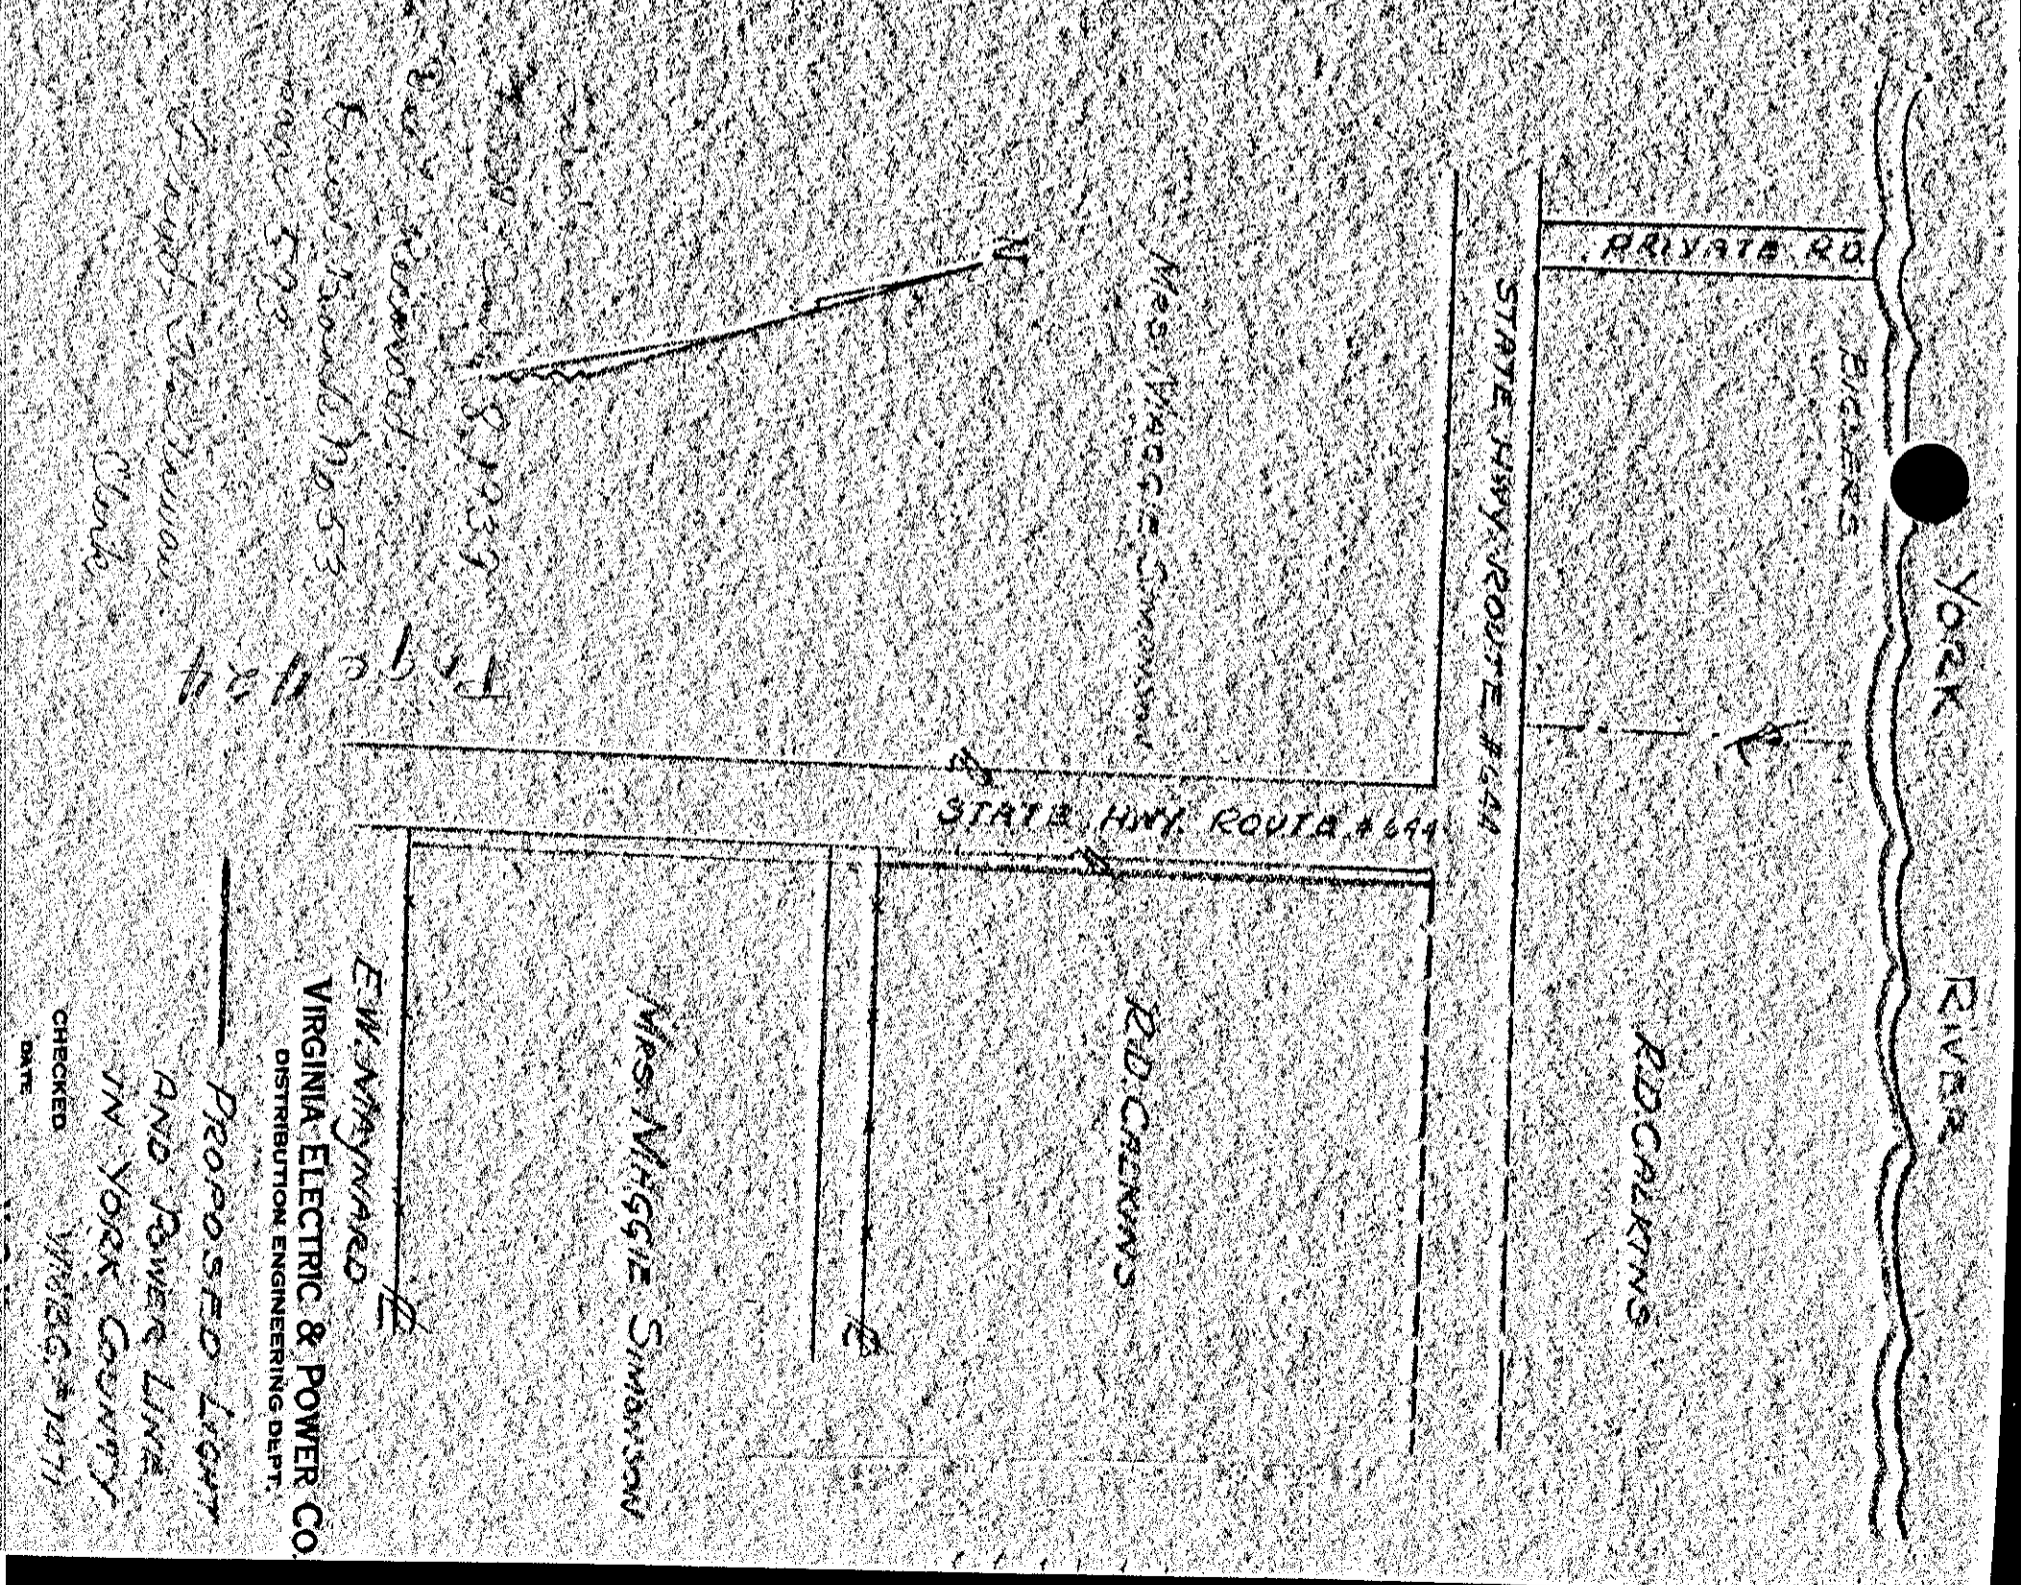

VIRGINIA ELECTRIC & POWER CO.
 YORKTOWN DISTRIBUTION
 PART TO ACCOMPANY RIGHT-OF-WAY AGREEMENT
 WITH
 AS SHOWN
 DISTRICT NELSON COUNTY YORK VA
 SCALE: 1 INCH = 50 FT. May 18, 1939
 DRAWN BY WMBG # 1462
 CHECKED BY

423

424

421

422