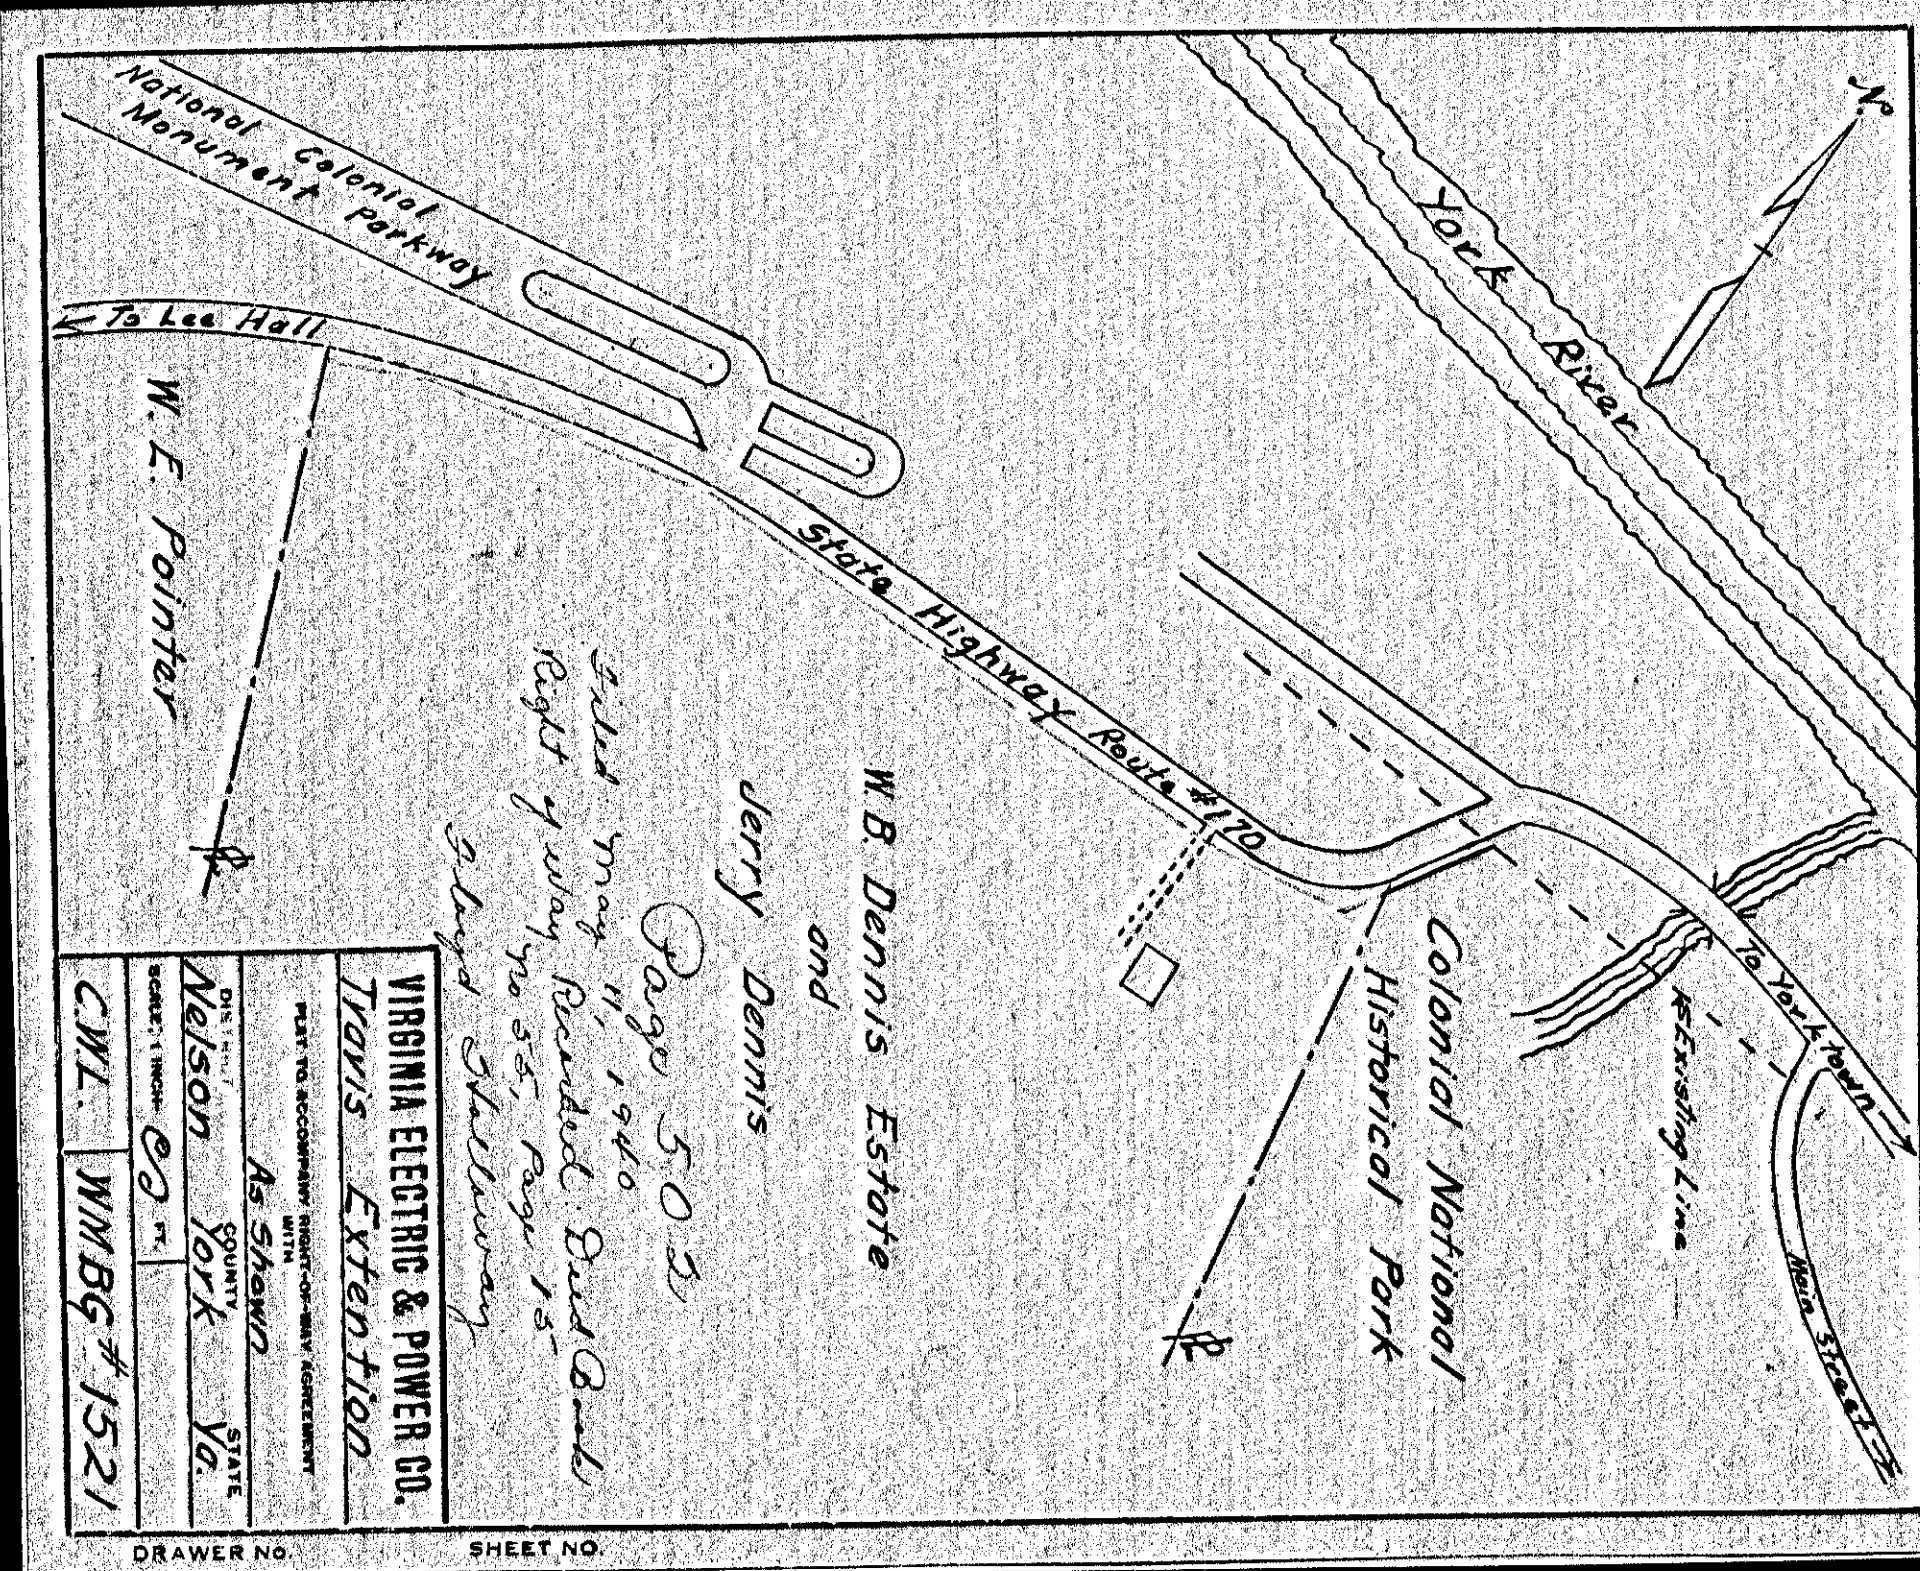

VIRGINIA ELECTRIC & POWER CO.
 Magruder Extension
 TRAVIS EXTENSION
 DISTRICT YORK COUNTY STATE Va.
 DIVISION York Va.
 SCALE: 1 INCH = 40 FT.
 SURVEYED BY: [Signature]
 DRAWN BY: WMBG #1539

DRAWER NO. SHEET NO.

501

VIRGINIA ELECTRIC & POWER CO.
 Travis Extension
 DISTRICT YORK COUNTY STATE Va.
 DIVISION York Va.
 SCALE: 1 INCH = 40 FT.
 SURVEYED BY: [Signature]
 DRAWN BY: WMBG #1521

DRAWER NO. SHEET NO.

503

VIRGINIA ELECTRIC & POWER CO.
 Travis Extension
 DISTRICT YORK COUNTY STATE Va.
 DIVISION York Va.
 SCALE: 1 INCH = 40 FT.
 SURVEYED BY: [Signature]
 DRAWN BY: WMBG #1521

DRAWER NO. SHEET NO.

502

VIRGINIA ELECTRIC & POWER CO.
 Burke Extension
 DISTRICT YORK COUNTY STATE Virginia
 DIVISION York Virginia
 SCALE: 1 INCH = 40 FT.
 SURVEYED BY: [Signature]
 DRAWN BY: WMBG #1551

DRAWER NO. SHEET NO.

504