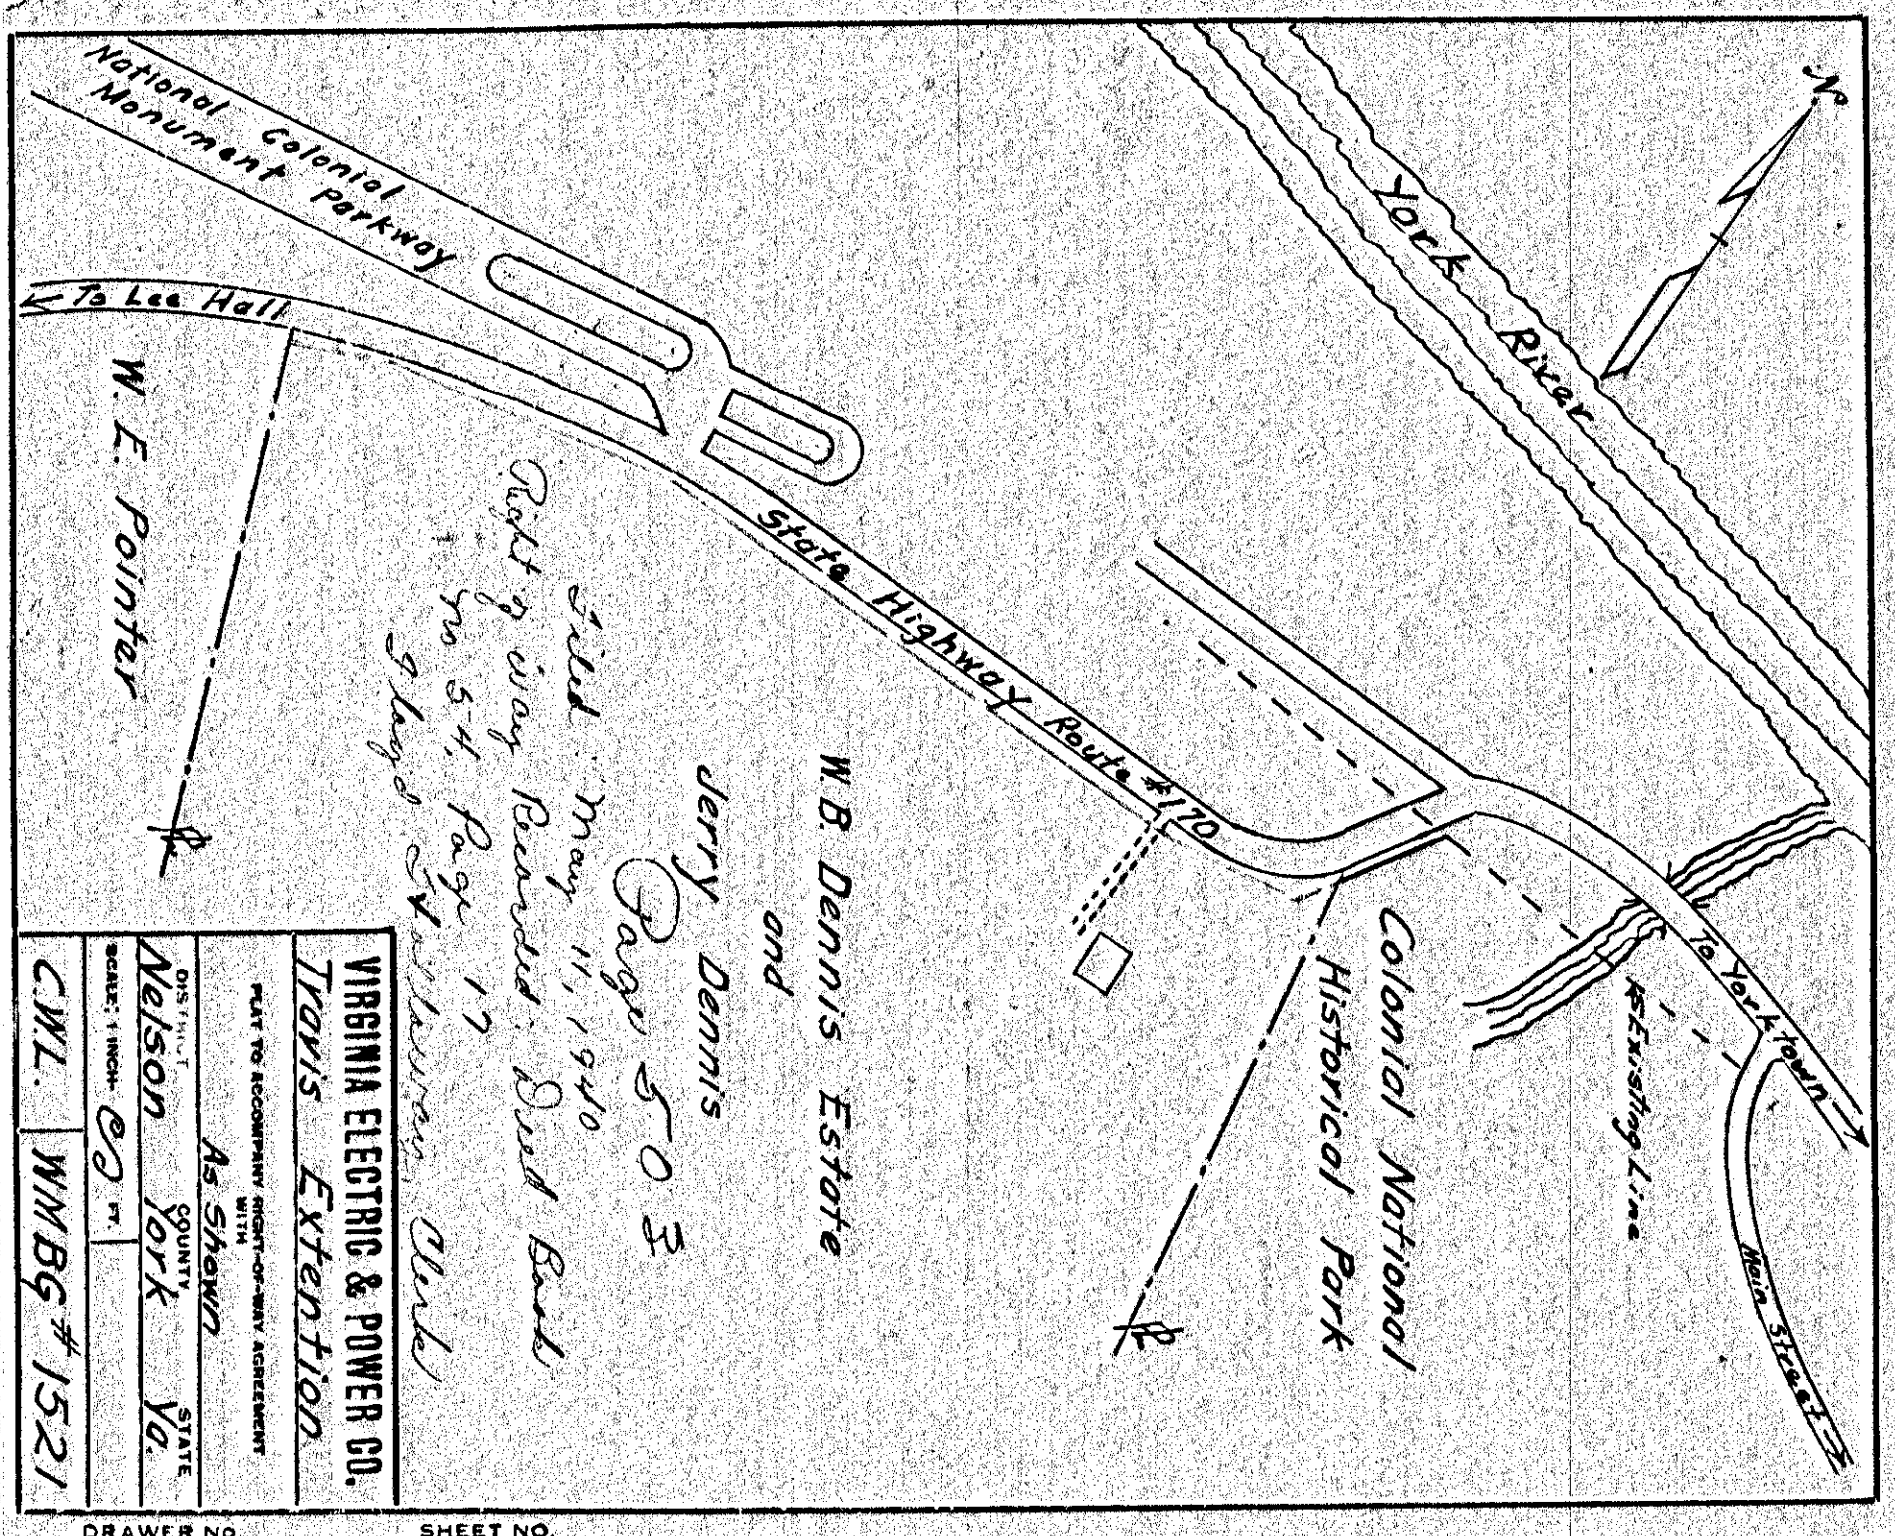

VIRGINIA ELECTRIC & POWER CO.
Travis Extension
DISTRICT YORK COUNTY STATE Va.
DIVISION York Va.
SCALE: 1 INCH = 40 FT.
SURVEYED BY: [Signature]
DRAWN BY: WMBG #1521

DRAWER NO. SHEET NO.

503