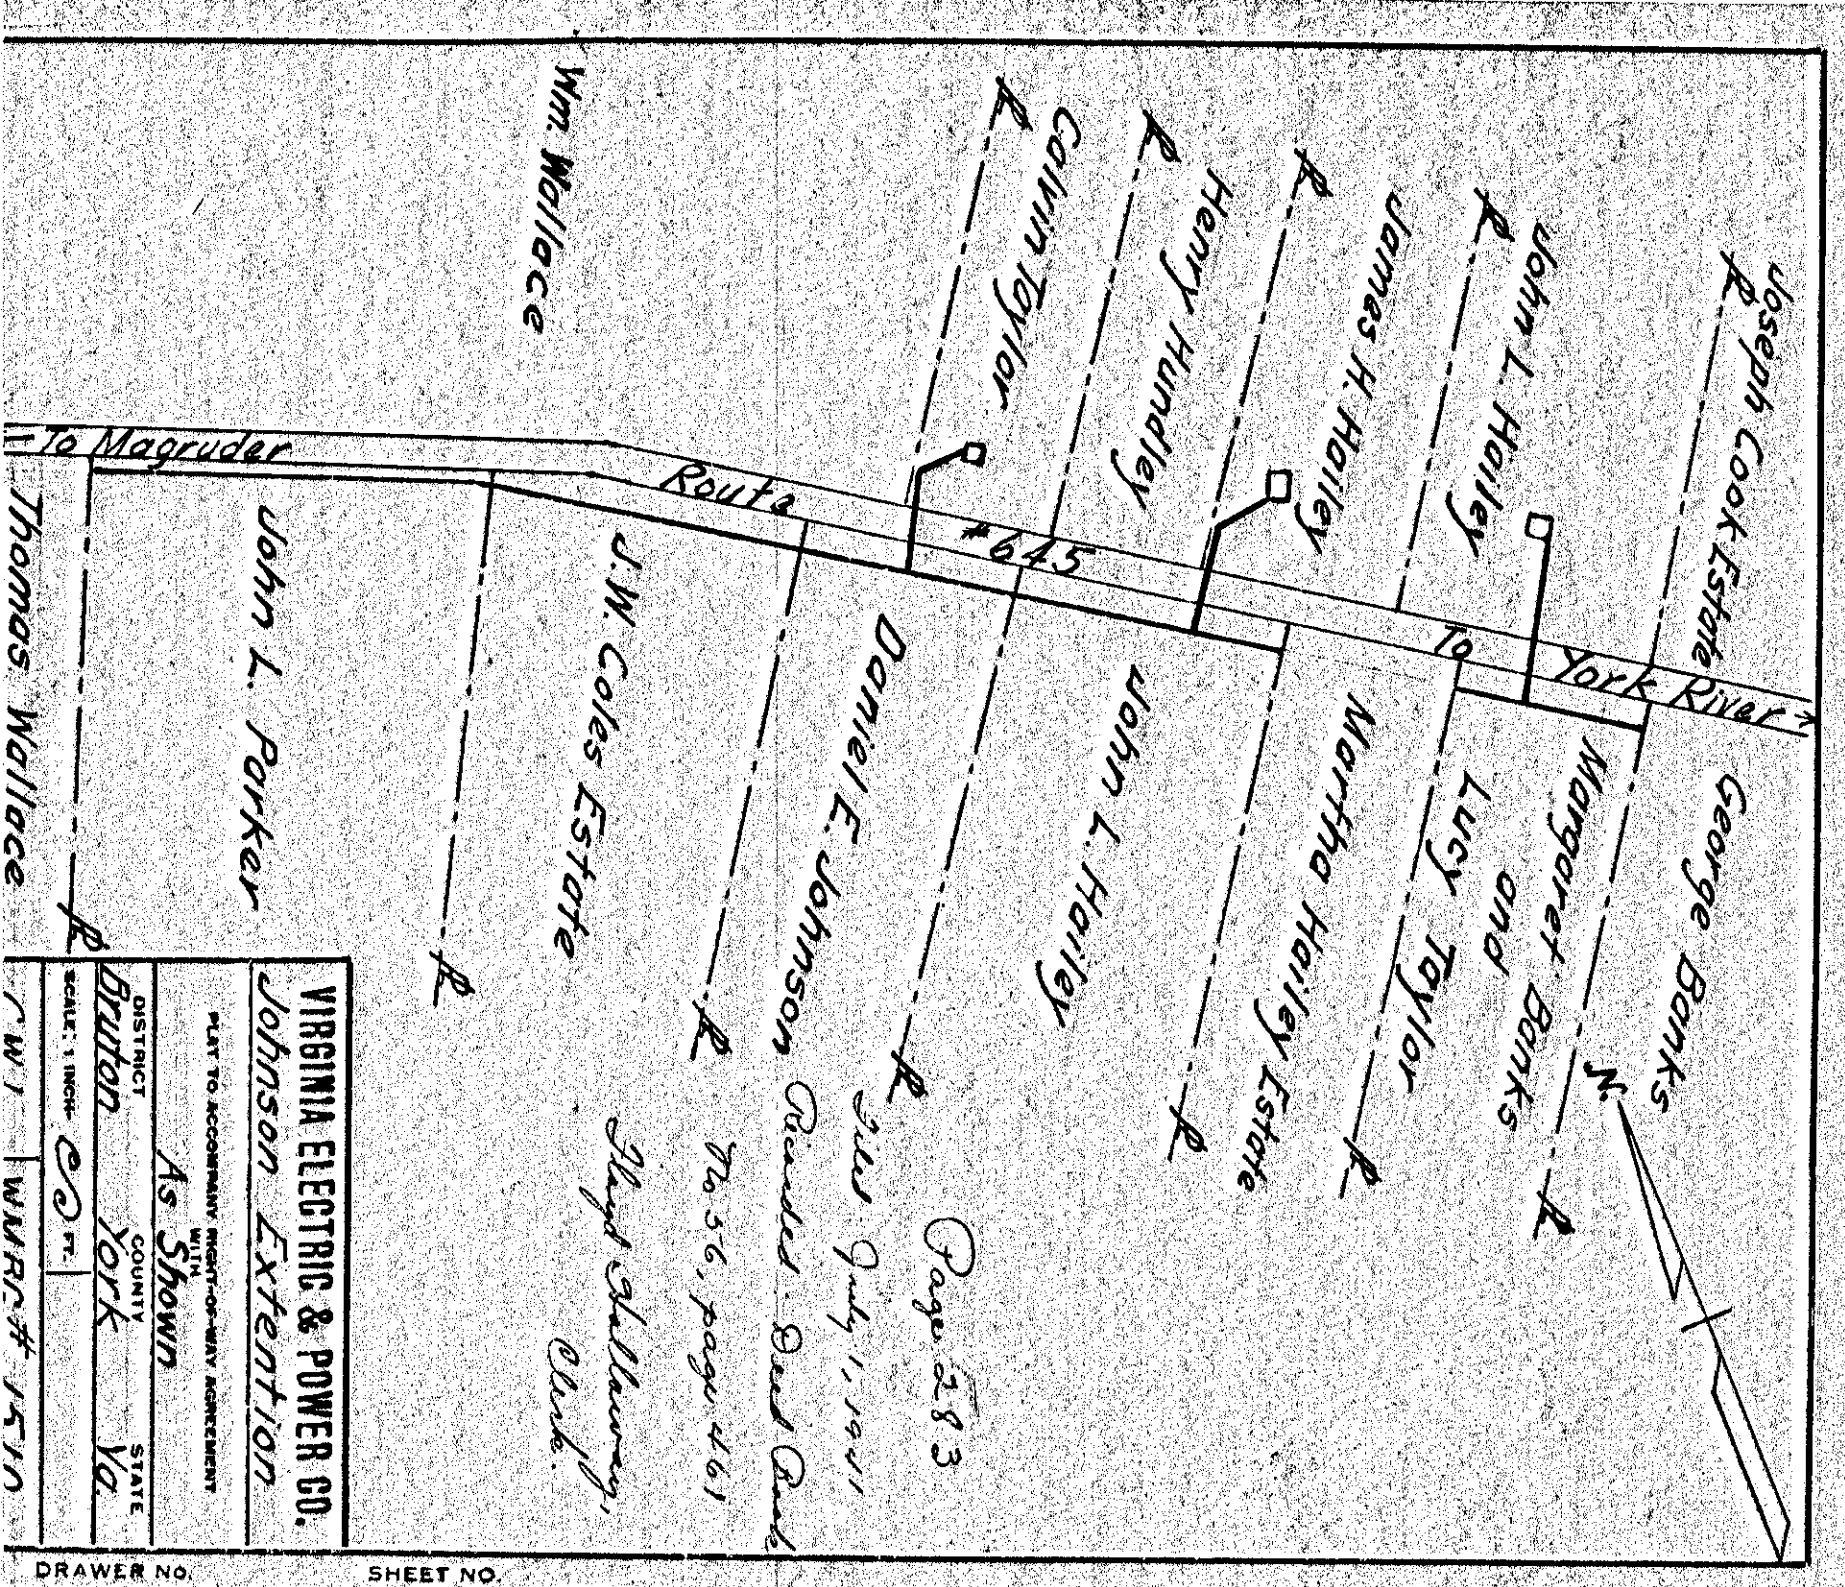

VIRGINIA ELECTRIC & POWER CO.
 Johnson Extension
 DISTRICT As Shown
 COUNTY YORK
 STATE VA
 SCALE: 1 INCH = 20 FT.
 DWG. # C.W.1 WMBG# 1510

DRAWER NO. SHEET NO.

VIRGINIA ELECTRIC & POWER CO.
 Johnson Extension
 DISTRICT As Shown
 COUNTY YORK
 STATE VA
 SCALE: 1 INCH = 20 FT.
 DWG. # C.W.1 WMBG# 1510

DRAWER NO. SHEET NO.

VIRGINIA ELECTRIC & POWER CO.
 Johnson Extension
 DISTRICT As Shown
 COUNTY YORK
 STATE VA
 SCALE: 1 INCH = 20 FT.
 DWG. # C.W.1 WMBG# 1510

DRAWER NO. SHEET NO.

VIRGINIA ELECTRIC & POWER CO.
 Johnson Extension
 DISTRICT As Shown
 COUNTY YORK
 STATE VA
 SCALE: 1 INCH = 20 FT.
 DWG. # C.W.1 WMBG# 1510

DRAWER NO. SHEET NO.

581

583

580

582