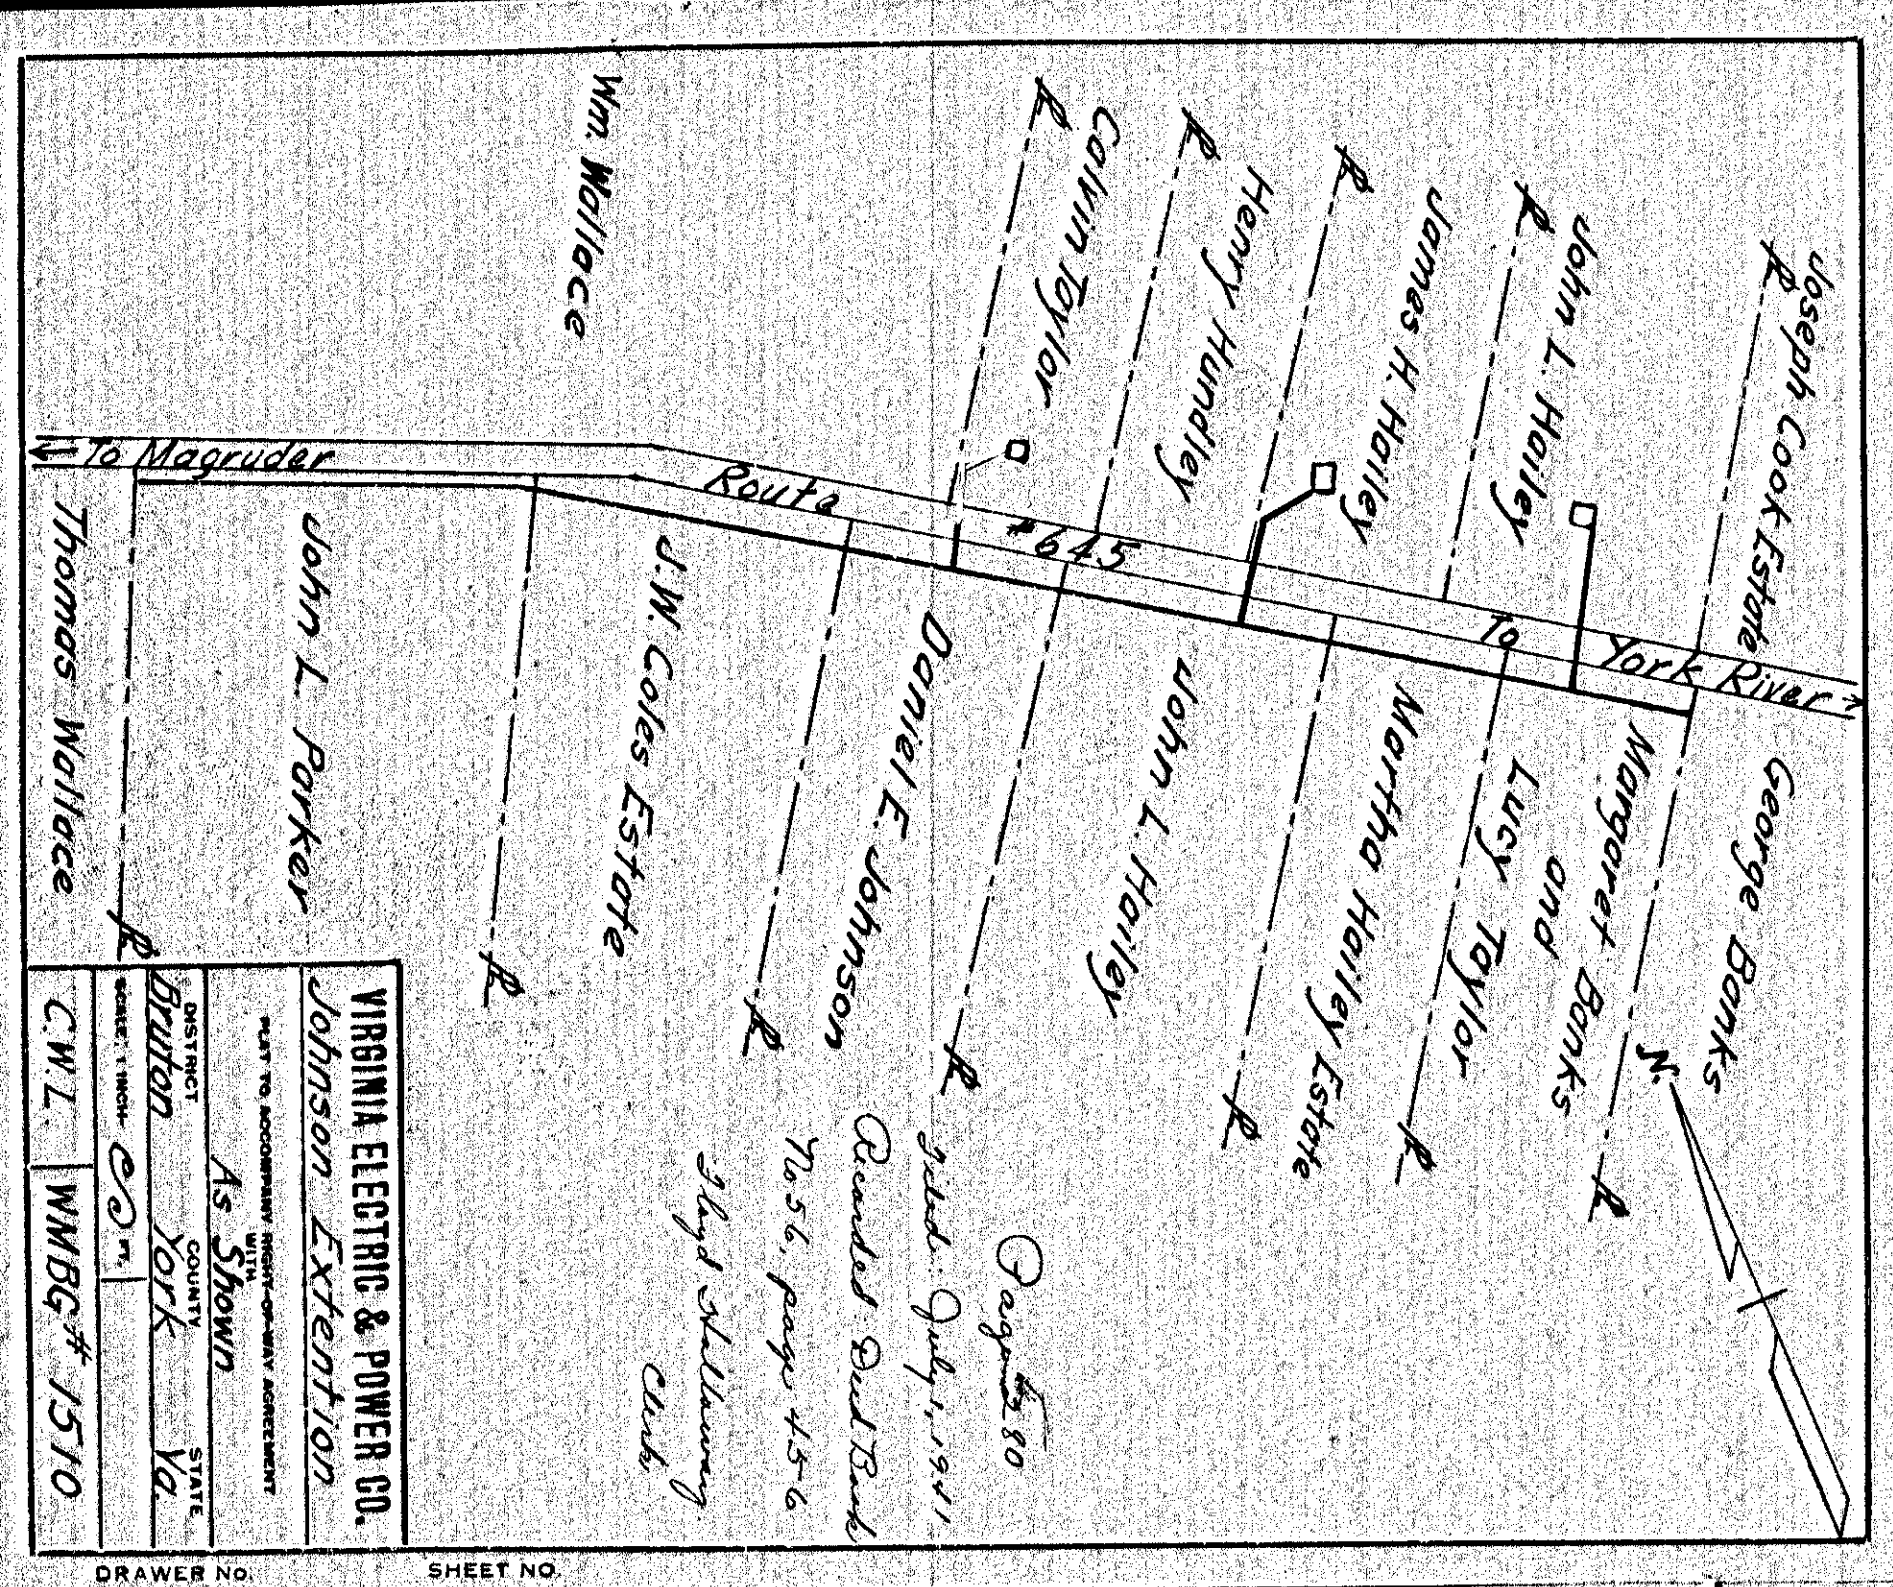

VIRGINIA ELECTRIC & POWER CO.
 Johnson Extension
 DISTRICT As Shown
 COUNTY YORK
 STATE VA
 SCALE: 1 INCH = 20 FT.
 DWG. # C.W.1 WMBG# 1510

DRAWER NO. SHEET NO.

VIRGINIA ELECTRIC & POWER CO.
 Johnson Extension
 DISTRICT As Shown
 COUNTY YORK
 STATE VA
 SCALE: 1 INCH = 20 FT.
 DWG. # C.W.1 WMBG# 1510

DRAWER NO. SHEET NO.

VIRGINIA ELECTRIC & POWER CO.
 Johnson Extension
 DISTRICT As Shown
 COUNTY YORK
 STATE VA
 SCALE: 1 INCH = 20 FT.
 DWG. # C.W.1 WMBG# 1510

DRAWER NO. SHEET NO.

VIRGINIA ELECTRIC & POWER CO.
 Johnson Extension
 DISTRICT As Shown
 COUNTY YORK
 STATE VA
 SCALE: 1 INCH = 20 FT.
 DWG. # C.W.1 WMBG# 1510

DRAWER NO. SHEET NO.

581

583

580

582