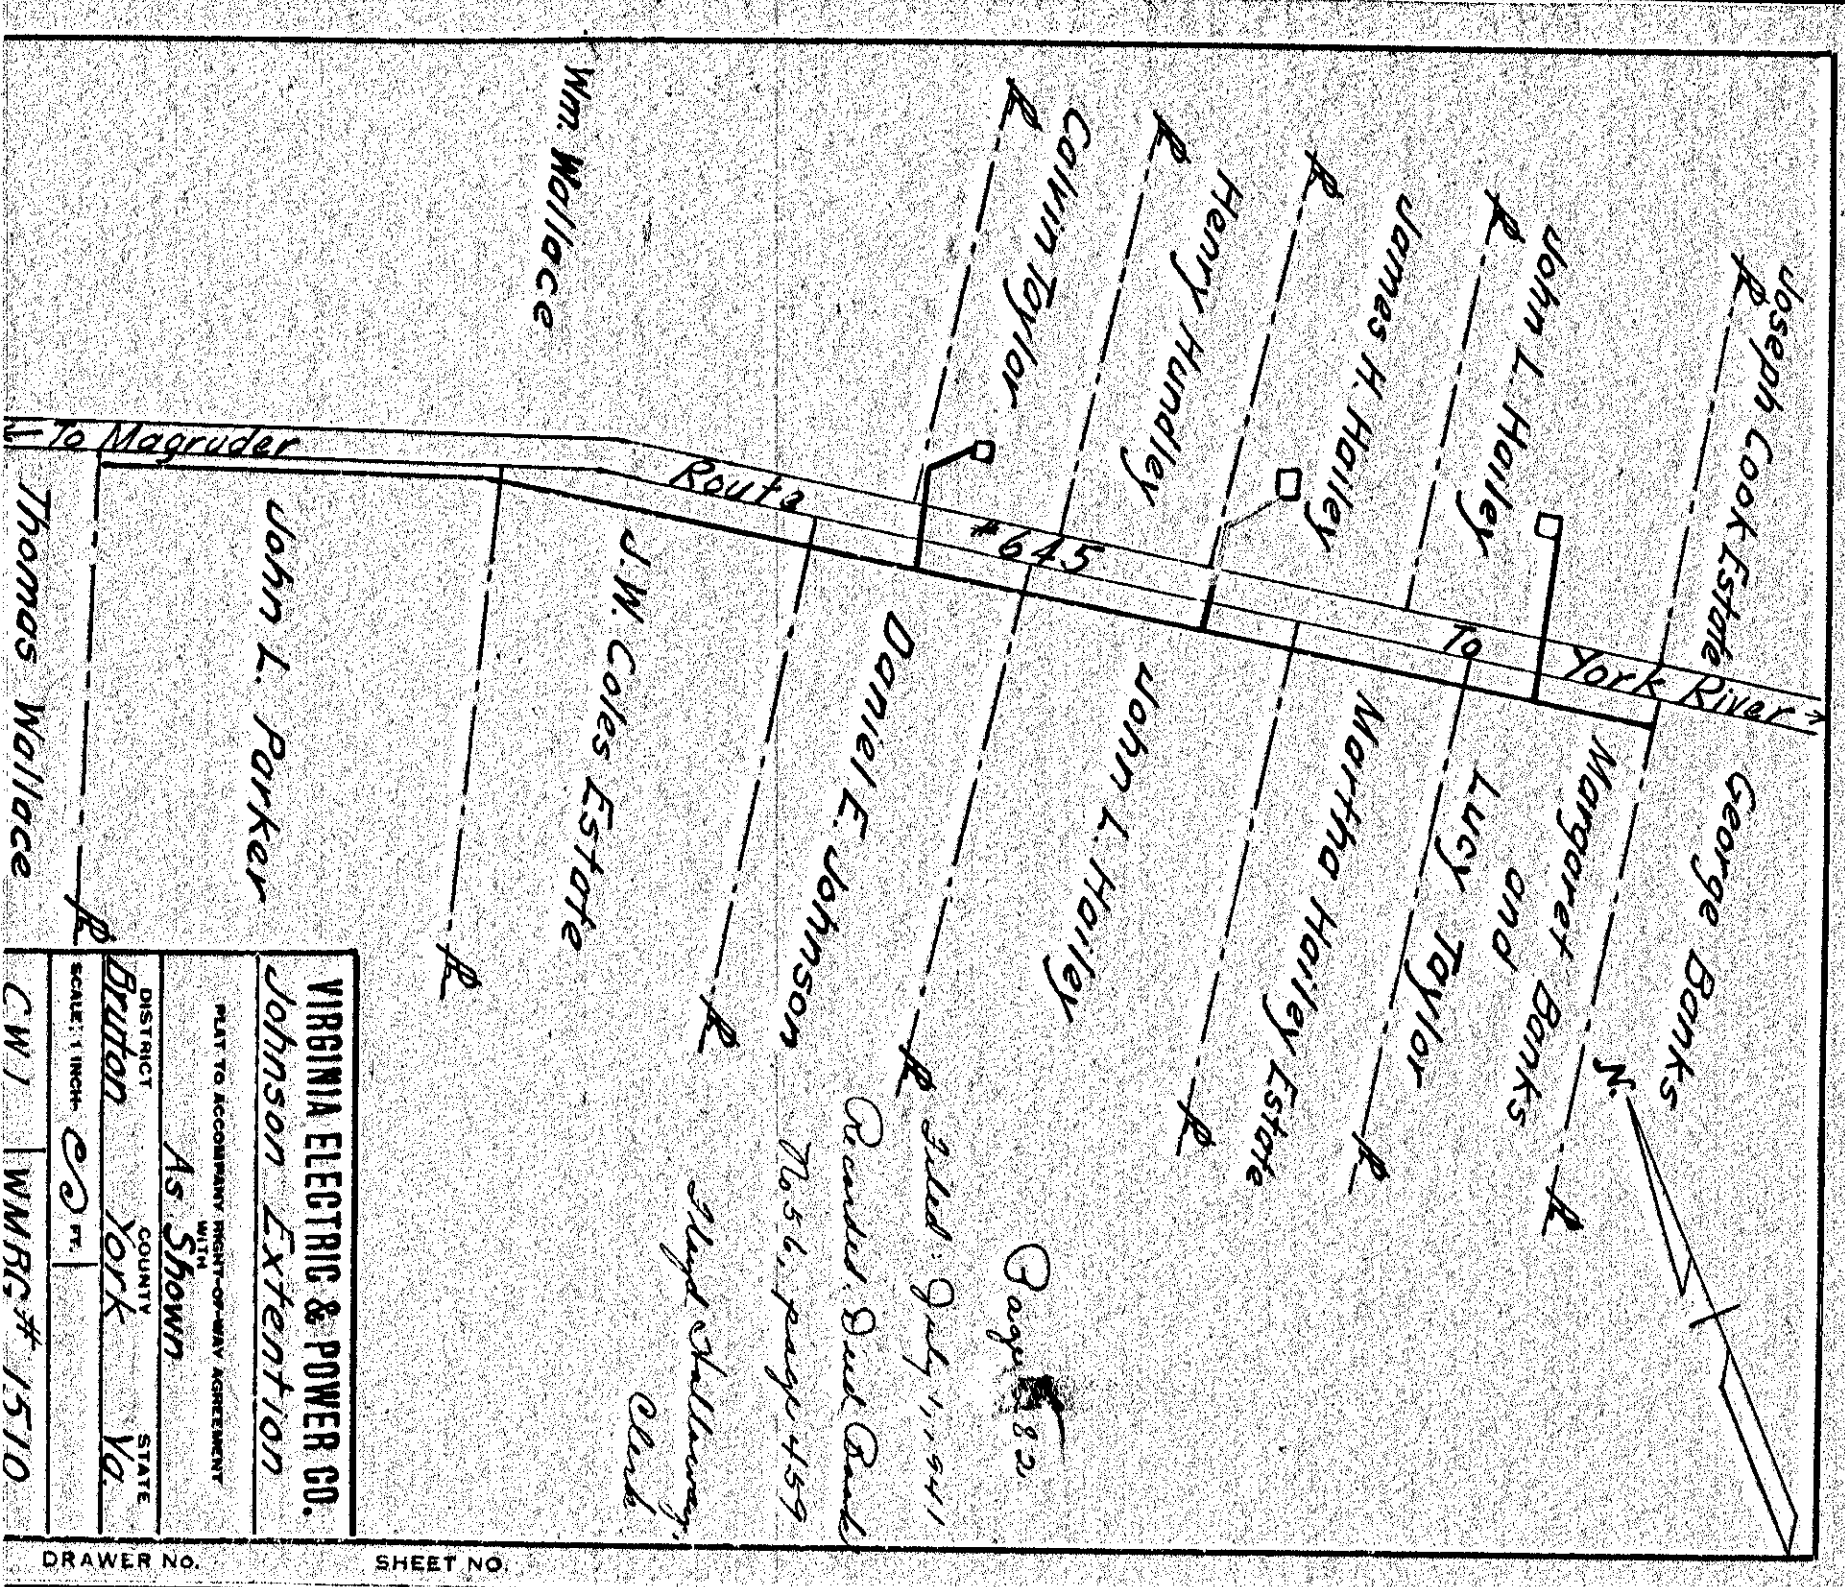

VIRGINIA ELECTRIC & POWER CO.
 Johnson Extension
 DISTRICT As Shown
 COUNTY YORK
 STATE VA
 SCALE: 1 INCH = 20 FT.
 DWG. # C.W.1 WMBG# 1510

DRAWER NO. SHEET NO.

VIRGINIA ELECTRIC & POWER CO.
 Johnson Extension
 DISTRICT As Shown
 COUNTY YORK
 STATE VA
 SCALE: 1 INCH = 20 FT.
 DWG. # C.W.1 WMBG# 1510

DRAWER NO. SHEET NO.

VIRGINIA ELECTRIC & POWER CO.
 Johnson Extension
 DISTRICT As Shown
 COUNTY YORK
 STATE VA
 SCALE: 1 INCH = 20 FT.
 DWG. # C.W.1 WMBG# 1510

DRAWER NO. SHEET NO.

VIRGINIA ELECTRIC & POWER CO.
 Johnson Extension
 DISTRICT As Shown
 COUNTY YORK
 STATE VA
 SCALE: 1 INCH = 20 FT.
 DWG. # C.W.1 WMBG# 1510

DRAWER NO. SHEET NO.

581

583

580

582