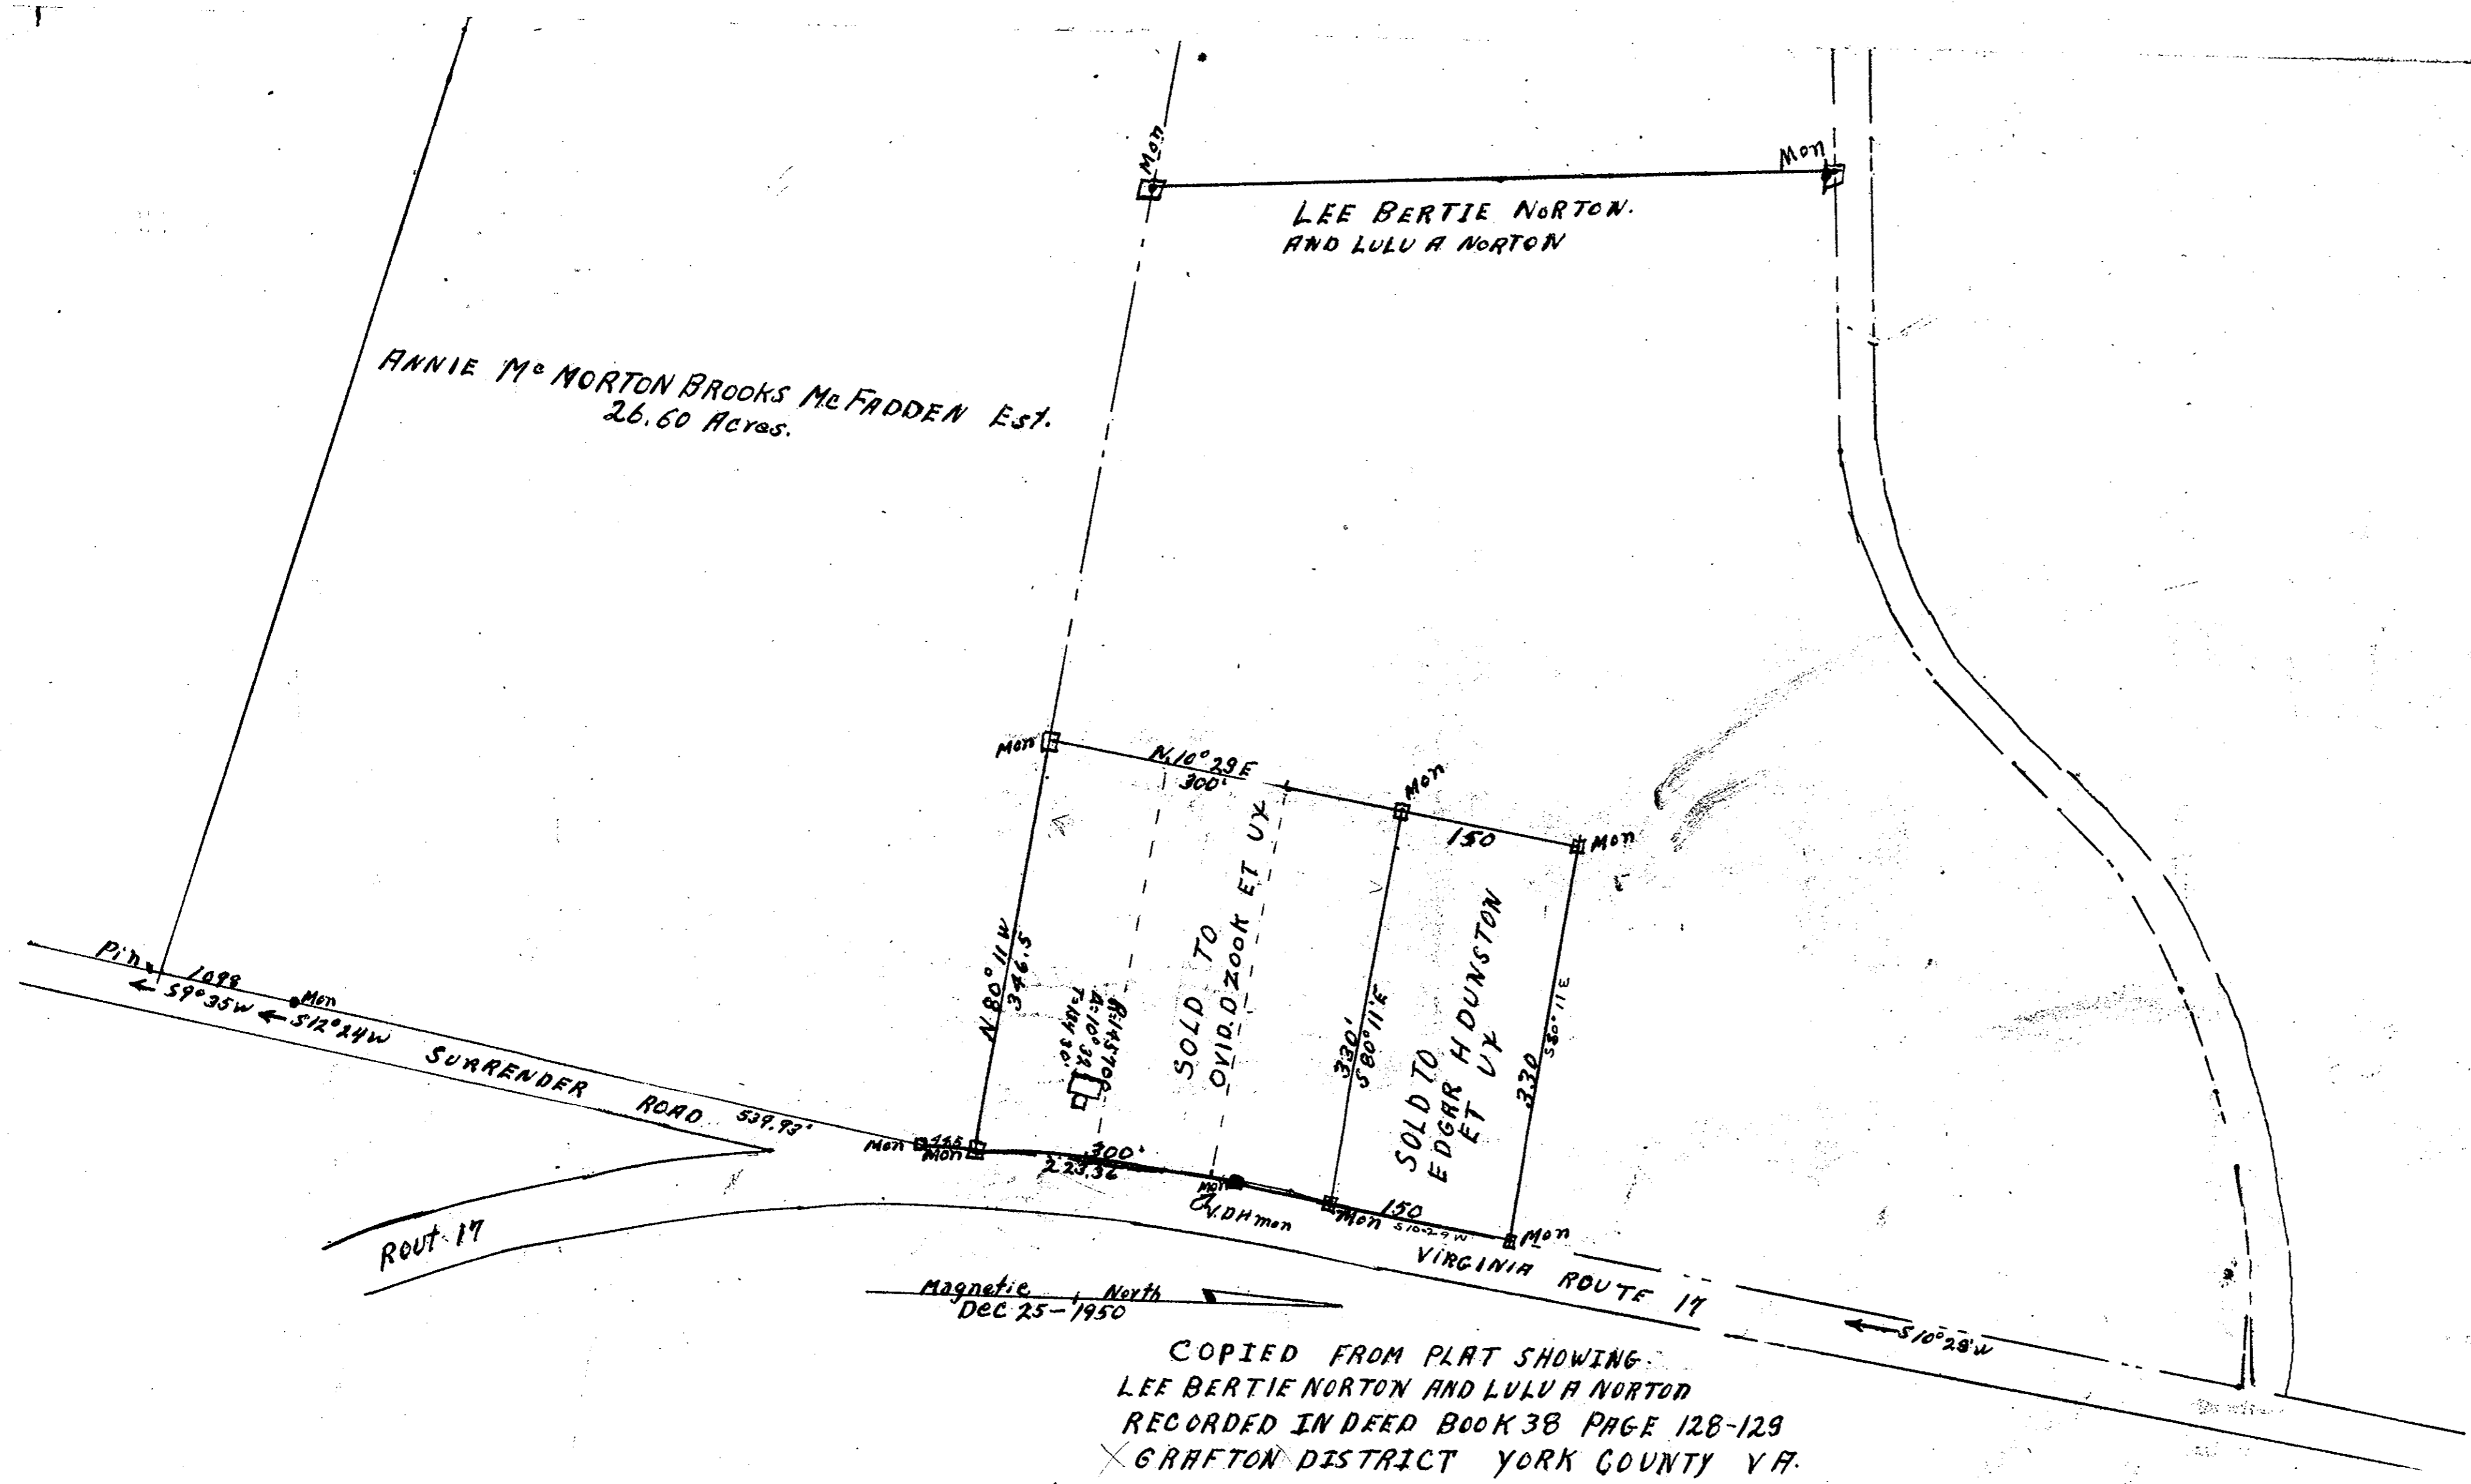

Deed Book 71, Page 155
" " 71 " 159

COPIED FROM PLAT SHOWING
LEE BERTIE NORTON AND LULU A NORTON
RECORDED IN DEED BOOK 38 PAGE 128-129
GRAFTON DISTRICT YORK COUNTY VA.
SCALE 1"=100

(Lots surveyed by Ovid D. Zook)