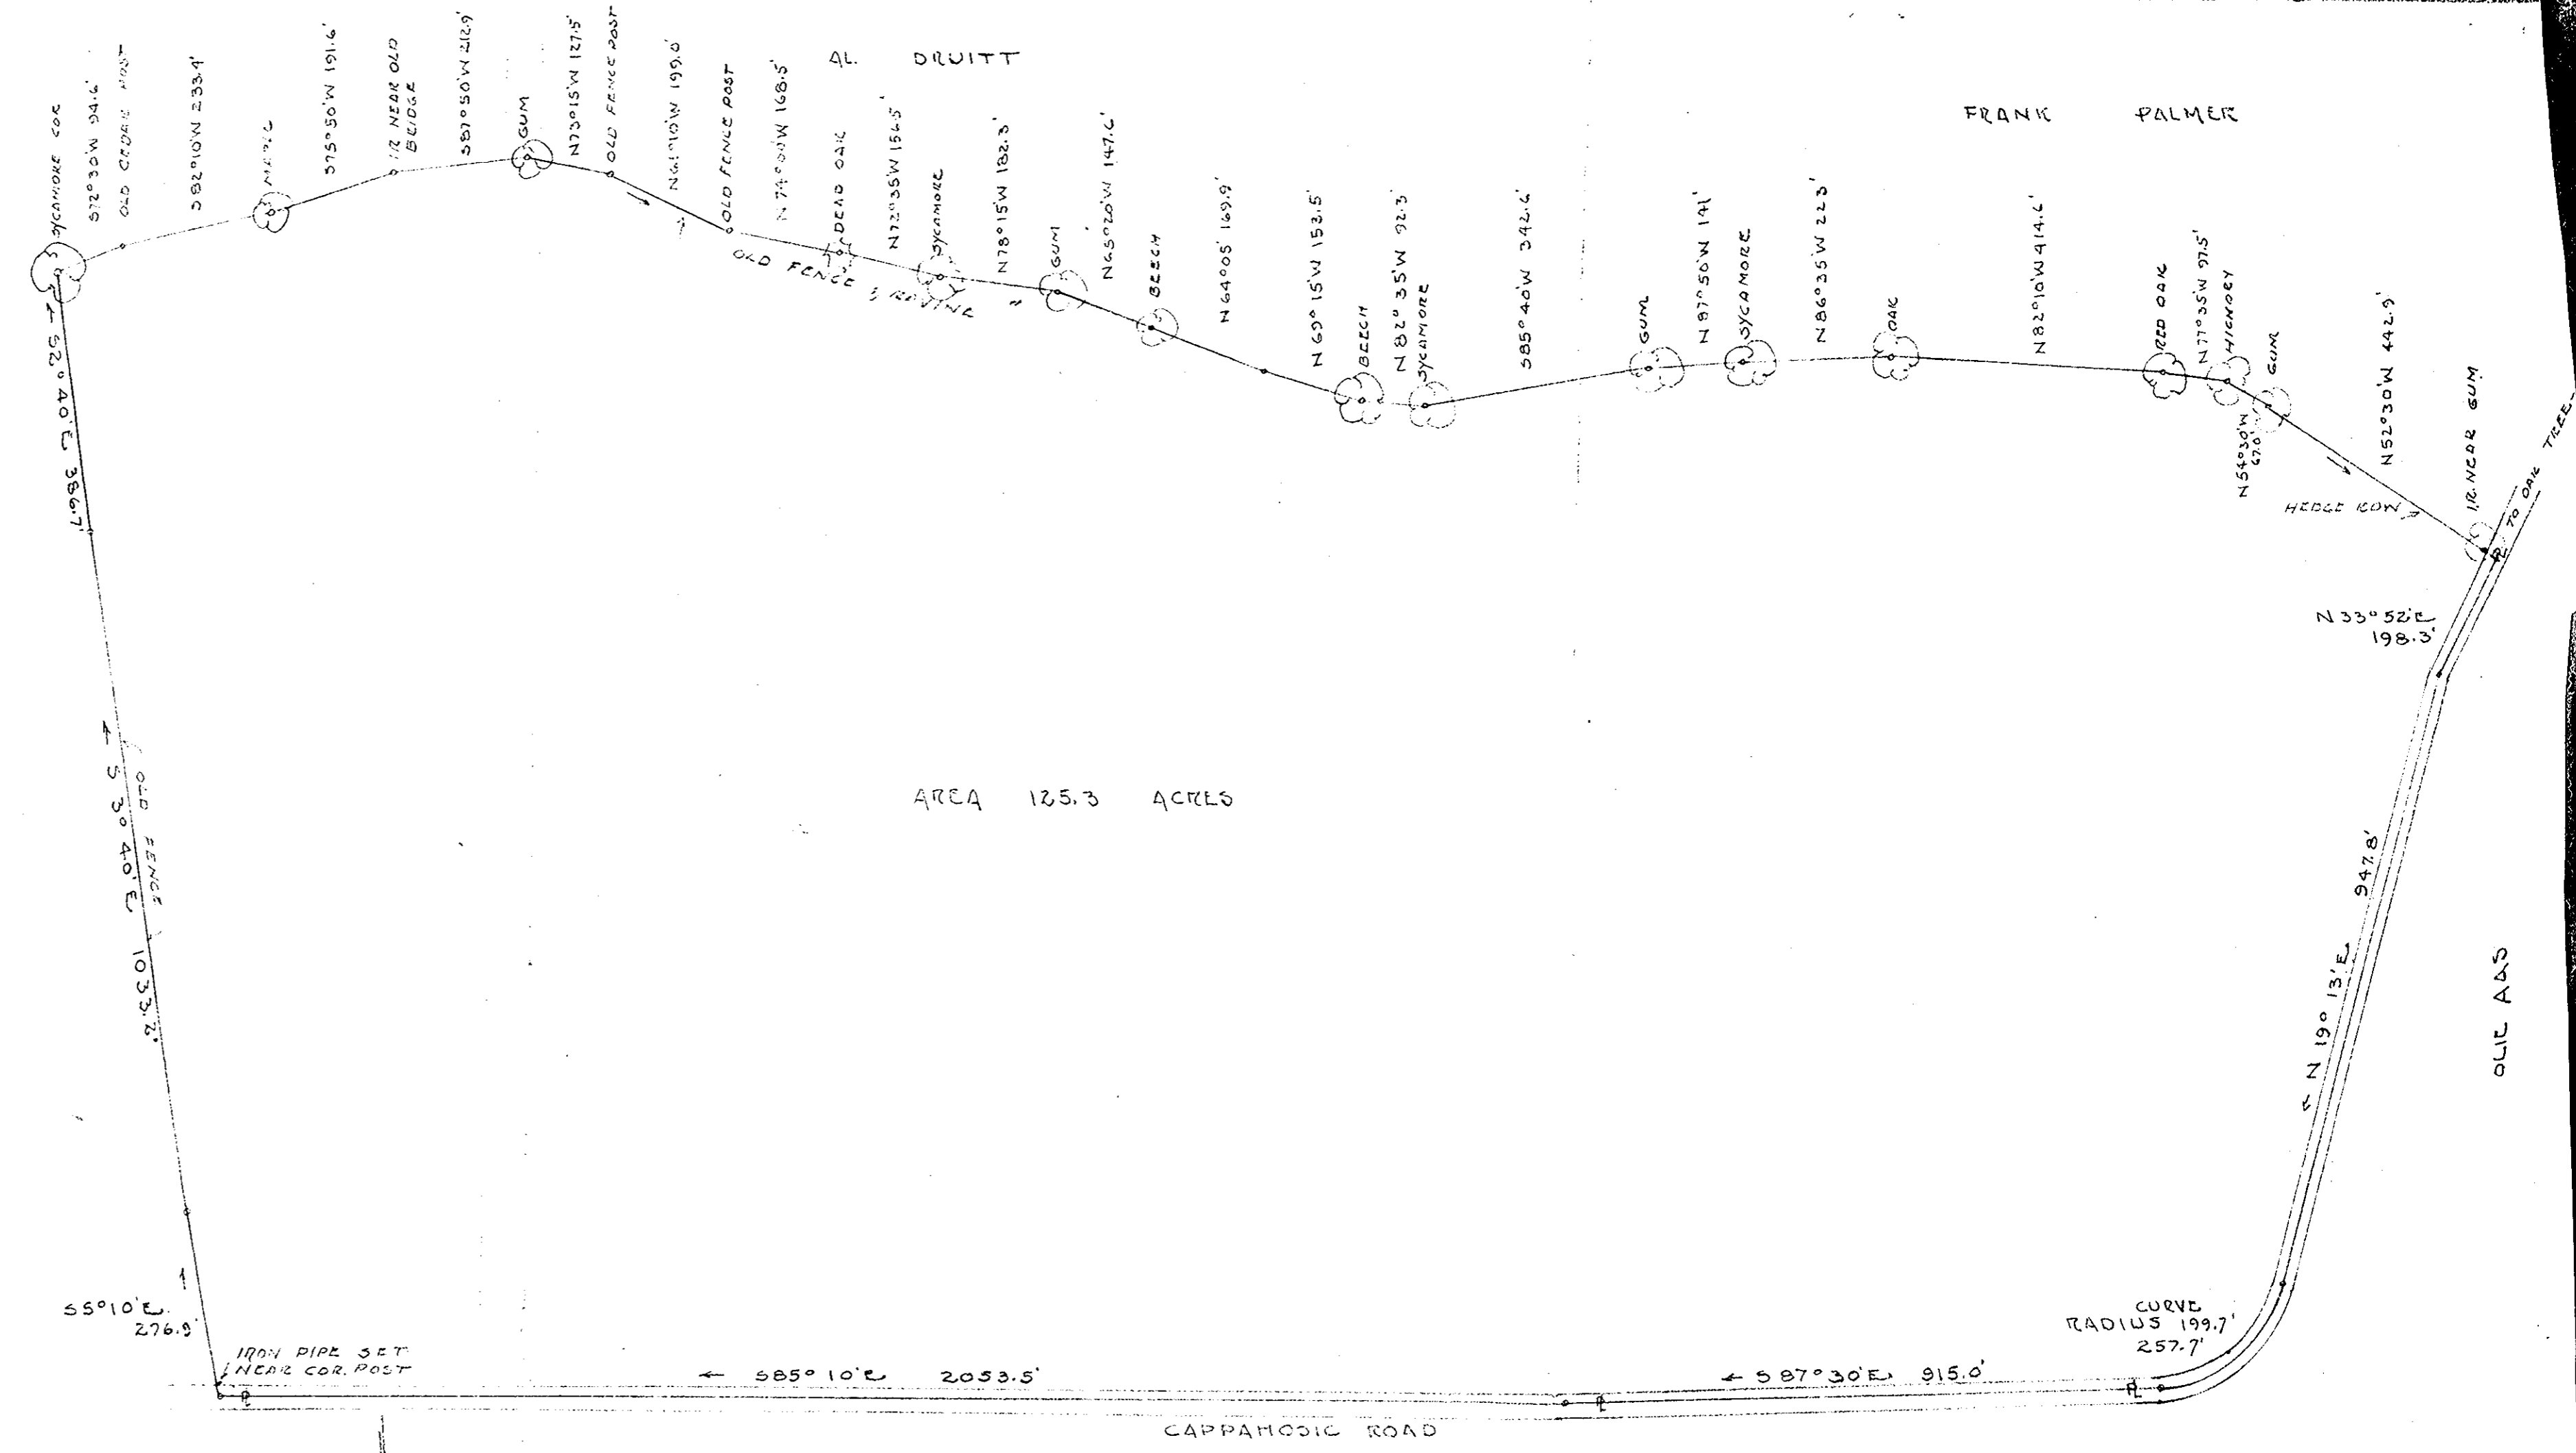

Carroll T. Forest
 Jessie Jay Forest, his wife
 ↓
 Henry E. Holloway

Plat Book No. 4 Page 194

PLAT OF SURVEY OF A TRACT OF LAND
 SITUATED IN BRUTON DISTRICT YORK COUNTY VA
 KNOWN AS THE "OPHEIM" TRACT-
 SURVEYED FOR BEN. L. LEVINSON IN ACCORDANCE
 WITH INFORMATION OF RECORD AND IN THE PRESENCE OF
 FRANK PALMER & AL DRUITT
 NOV. 1950
 SCALE 1" = 200'