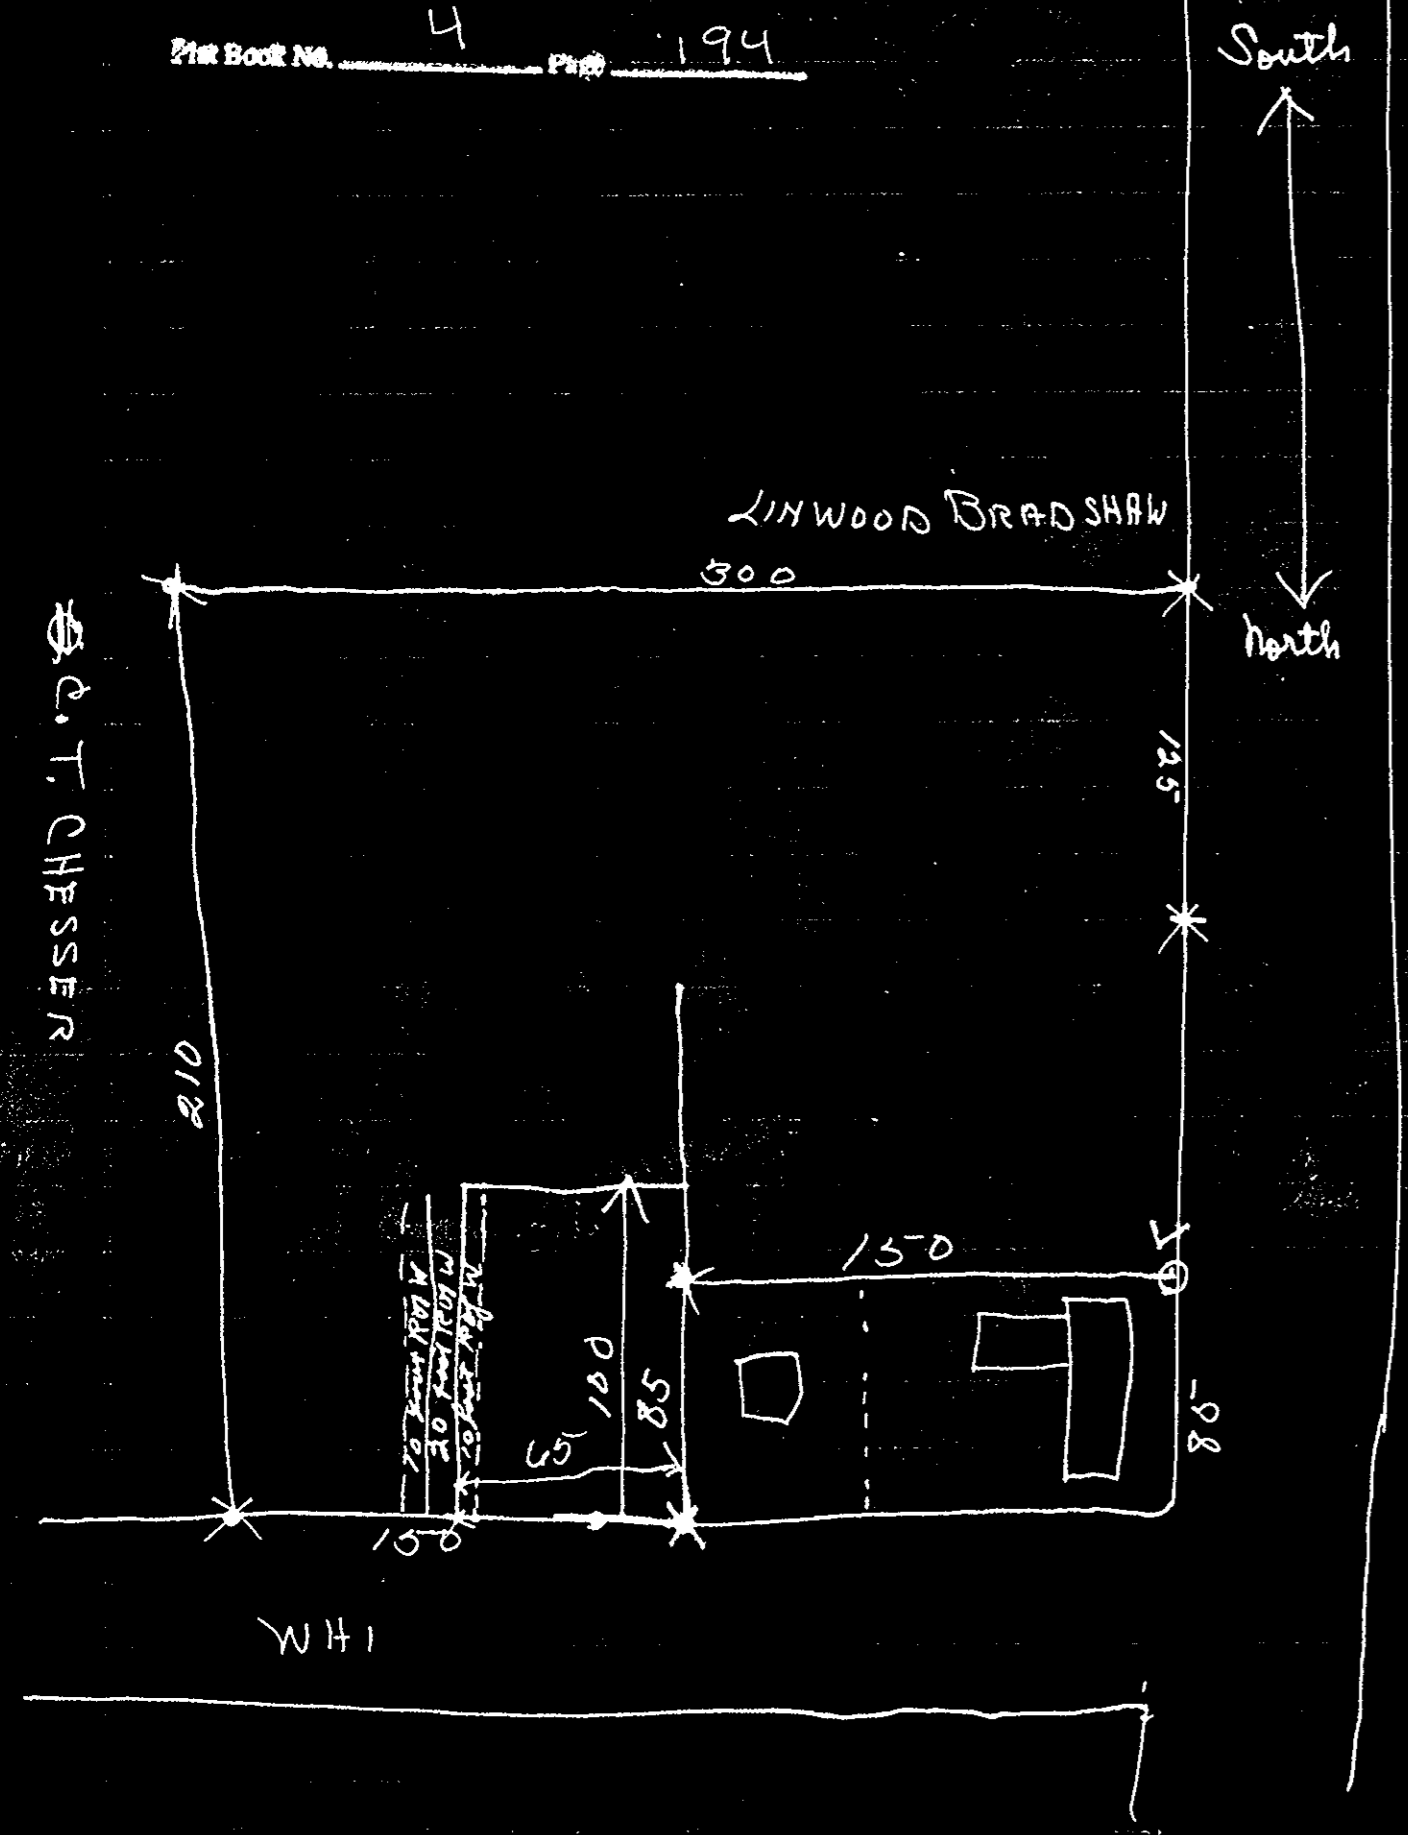

Carroll T. Forest
 Jessie Jay Forest, his wife
 ↓
 Henry E. Holloway

Plat Book No. 4 Page 194

PLAT OF SURVEY OF A TRACT OF LAND
 SITUATED IN BRUTON DISTRICT YORK COUNTY VA
 KNOWN AS THE "OPHEIM" TRACT-
 SURVEYED FOR BEN. L. LEVINSON IN ACCORDANCE
 WITH INFORMATION OF RECORD AND IN THE PRESENCE OF
 FRANK PALMER & AL DRUITT
 NOV. 1950
 SCALE 1" = 200'