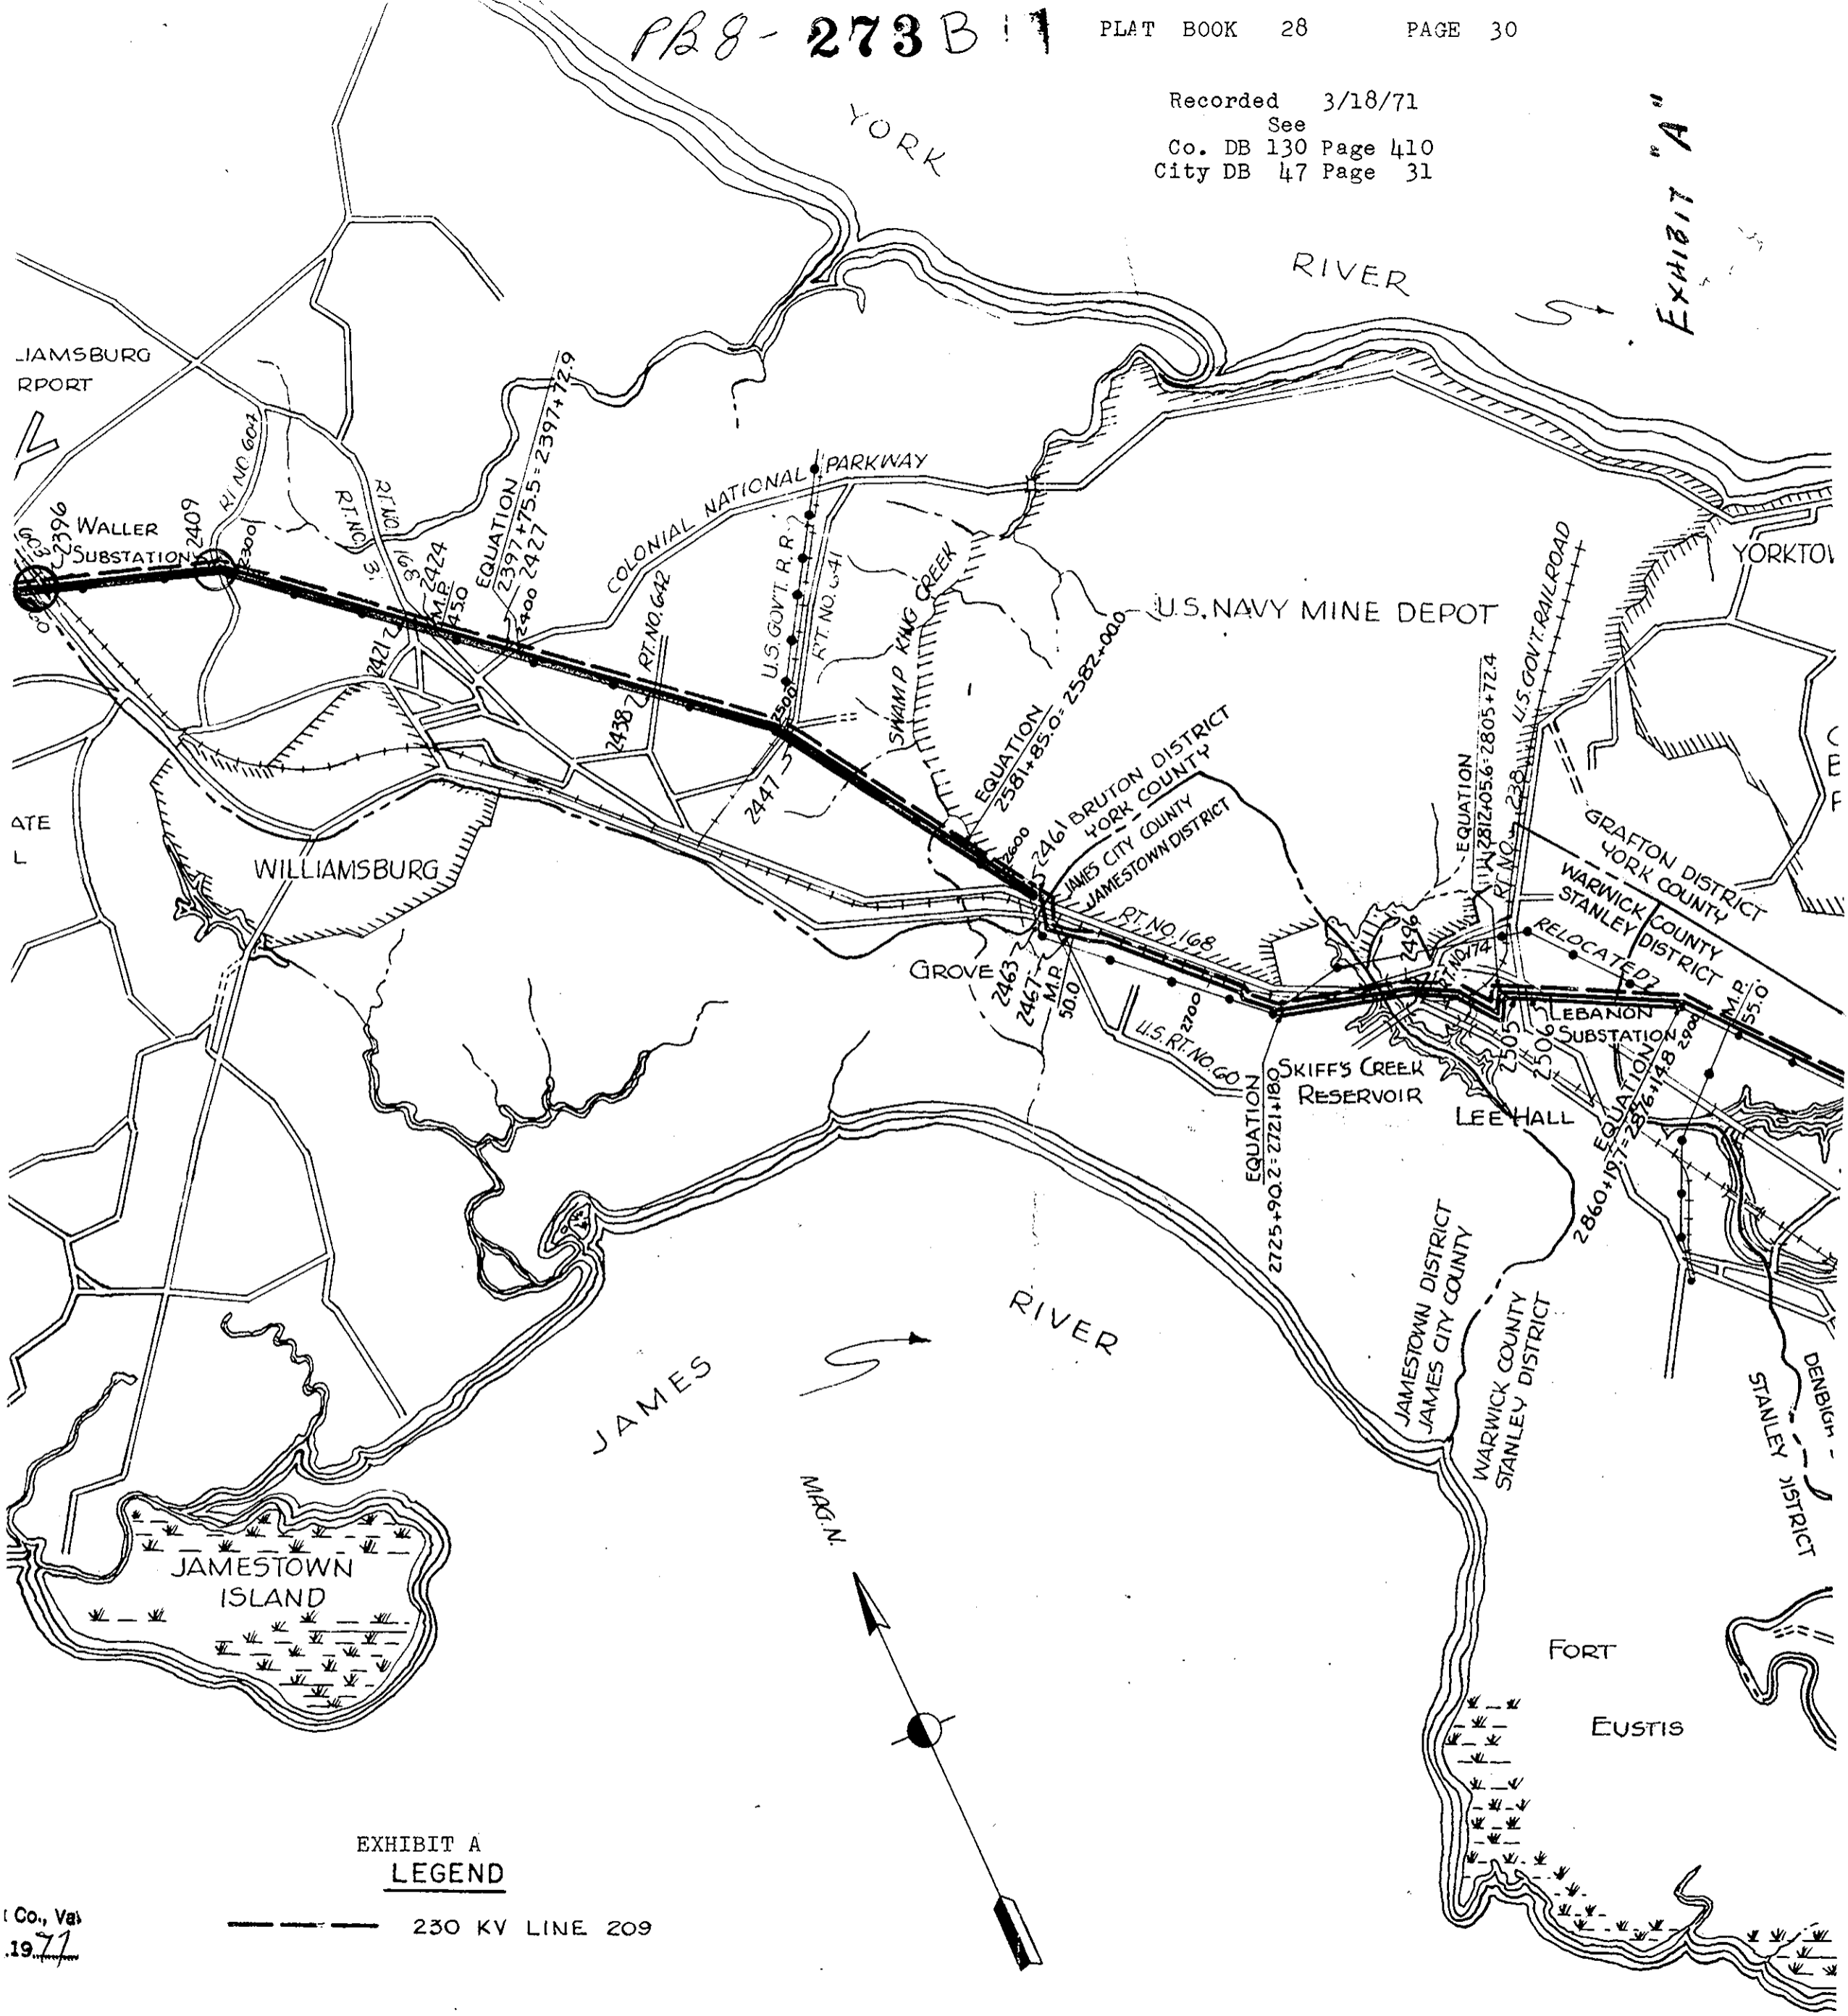

Recorded 3/18/71  
See  
Co. DB 130 Page 410  
City DB 47 Page 31

EXHIBIT "A"

EXHIBIT A  
LEGEND

----- 230 KV LINE 209

(Co., Va)  
1977

D. C.

around 450

VEPCO