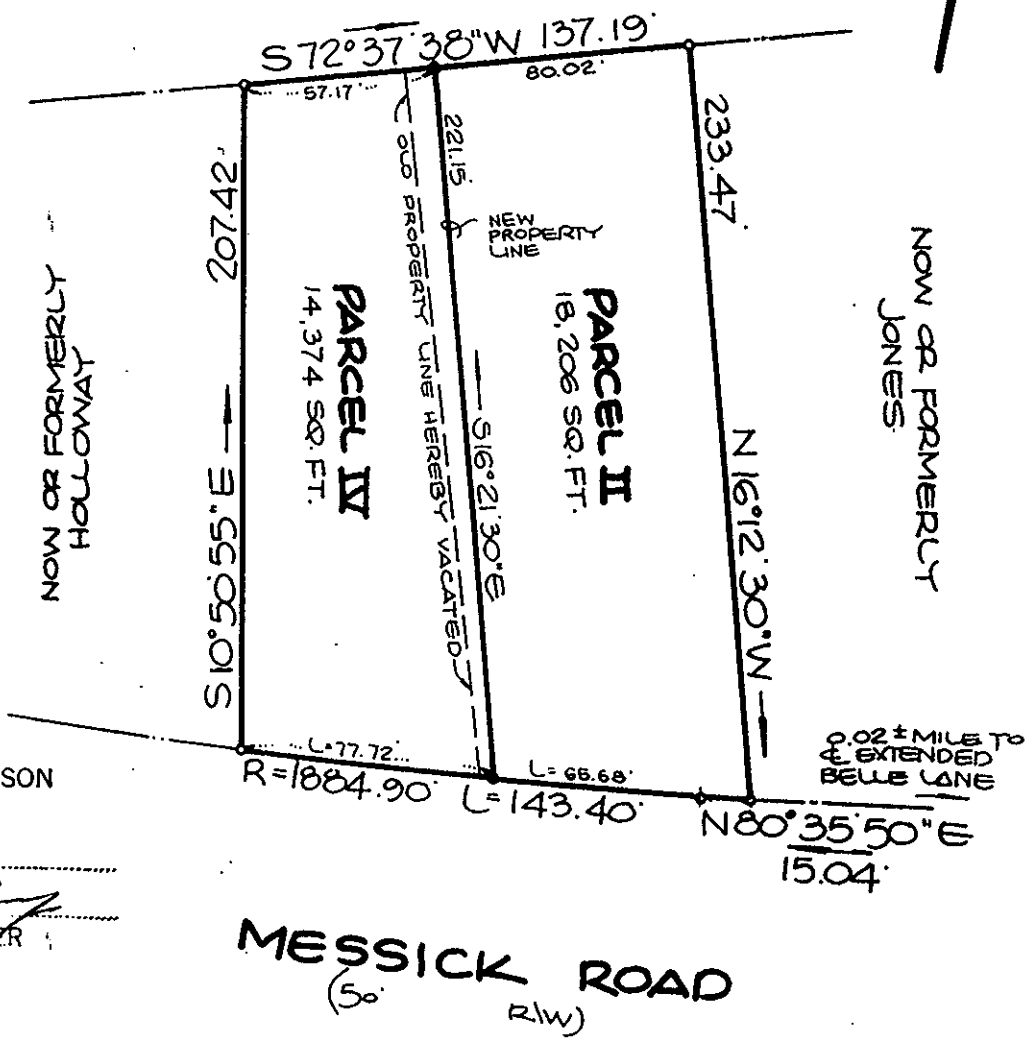

NOTE : PROPERTY SHOWN HEREON IS LOCATED IN ZONE AE AS SHOWN ON FLOOD INSURANCE RATE MAP COMMUNITY-PANEL NUMBER 510183 0009E EFFECTIVE DATE : AUG. 3, 1992

POQUOSON TAX MAP : 31-01-156 31-01-157

NOW OR FORMERLY W. D. PAULS

Filed in the Clerk's Office, Circuit Court, York Co., Va. the 27th day of August 1999. Nancy B. Kane, Clerk

CITY OF POQUOSON APPROVED DATE 8/23/99 CHARLES W. BERRY CITY MANAGER

MESSICK ROAD (5' R/W)

THIS IS TO CERTIFY THAT THE LAND EMBRACED IN THIS SUBDIVISION IS IN THE NAMES OF: HARVEY BROWN, SR. AND SYLVIA HOLLOWAY BROWN, AND WAS ACQUIRED FROM MELVIN F. WARD & SHIRLEY WARD, OSCAR WARD, MAE BUCHANAN & COLES BUCHANAN, SR., LEVERNA WARD & BARBARA WARD, PERCY WARD, SR. & BONNIE WARD, LEMUEL WARD & MILDRED WARD, WILLIAM CARTIER WARD, JR. & JANE WARD, PAUL C. WARD & KIMBERLY S. WARD, DAVID A. HOLLOWAY, AKA. ANTHONY DAVID HOLLOWAY, JESSICA WARD, WENDY S. KUEHN, WILLIAM C. KUEHN, JR., JANE C. KUEHN & WILLIAM C. KUEHN, MARY DEFORAS & JACQUES S. DEFORAS, JERRY R. WARD & BERTHA F. WARD, MARY F. HENLEY & VERNON L. HENLEY, JR., CHARLOTTE J. HILDRETH & JAMES A. HILDRETH, RAYMOND BIRCH, JEANETTE K. BOONE, MICHAEL T. BERRY & SUSAN A. BERRY, ROBERT L. BERRY, DAVID R. BIRCH & PAMELA B. BIRCH, HEIRS OF THE ESTATE OF W.W. WARD, BY DEED DATED 18 NOV. 1998 AND DUTY RECORDED IN THE CLERKS OFFICE OF THE CIRCUIT COURT FOR THE COUNTY OF YORK, VIRGINIA IN DEED BOOK 1071 PAGE 929.

- SYMBOLS: PIPE FOUND, PIPE SET, ROD FOUND, CONC. MONUMENT

Harvey Brown Sr. 8-20-99 DATE HARVED BROWN, SR. Sylvia Holloway Brown 8-20-99 DATE SYLVIA HOLLOWAY BROWN

I, Donald W. Davis JOB LOCATION MESSICK ROAD

HEREBY CERTIFY THAT THE SURVEY REPRESENTED BY THIS PLAT WAS MADE BY ME ON THIS DATE AND IS CORRECT TO THE BEST OF MY KNOWLEDGE AND BELIEF THERE ARE NO ENCROACHMENTS OF BUILDINGS UNLESS SHOWN HEREON.

PLAT OF THE PROPERTY OF: HARVEY BROWN, SR. & SYLVIA HOLLOWAY BROWN BOUNDARY LINE ADJUSTMENT OF PARCEL II & PARCEL IV CITY OF POQUOSON, VIRGINIA