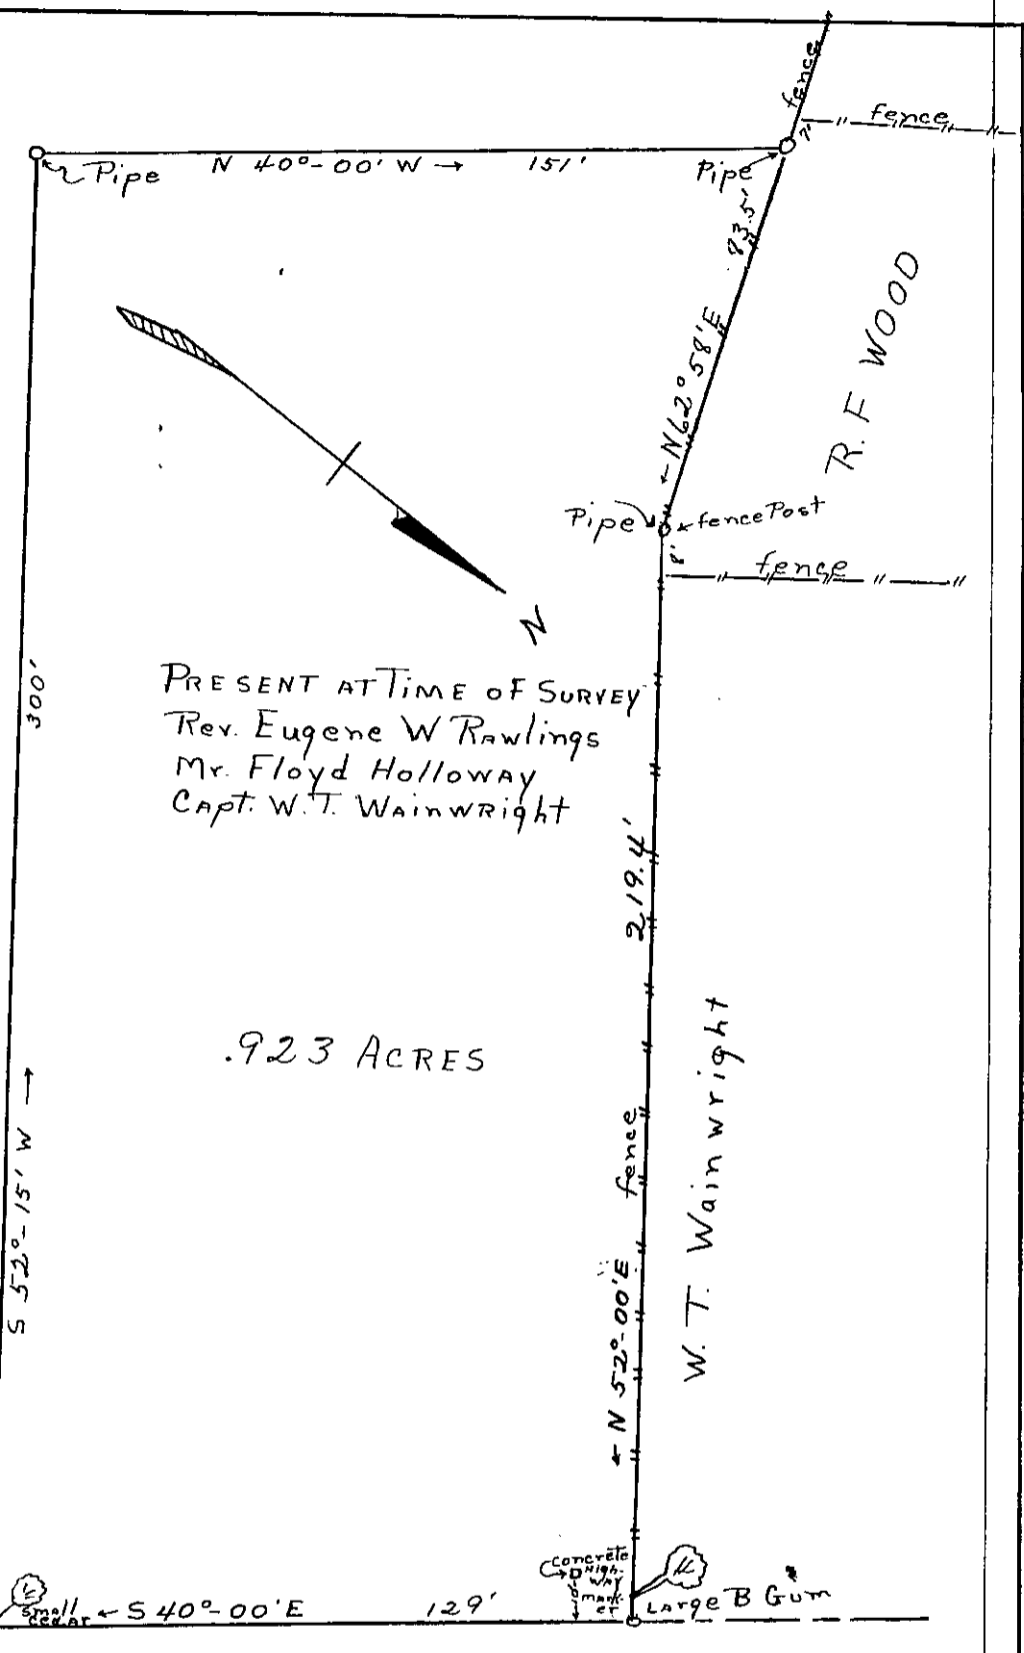

54-475

Elmer Crockett (Formerly Part of Parsonage Tract)

PRESENT AT TIME OF SURVEY
Rev. Eugene W Rawlings
Mr. Floyd Holloway
Capt. W. T. Wainwright

.923 ACRES

W. T. Wainwright

R. F. WOOD

← To Hampton

STATE HIGHWAY ROUTE 17 To Yorktown →

PLAT OF METHODIST PARSONAGE LOT
SITUATED IN GRAFTON DISTRICT YORK
COUNTY, STATE OF VIRGINIA, BEING
THE PORTION OF THE PARSONAGE TRACT
RESERVED IN DEED NO. 2722, RECORDED
DEED BOOK 54, PAGE 186, YORK COUNTY
CLERKS RECORDS, YORKTOWN, VA.

The original Plat.
is filed in Plat
Book No. 1, page 494

Scale 1" = 30 ft. Surveyed Oct. 1939

F. G. Farthing
Certified Land Surveyor.

29-11v