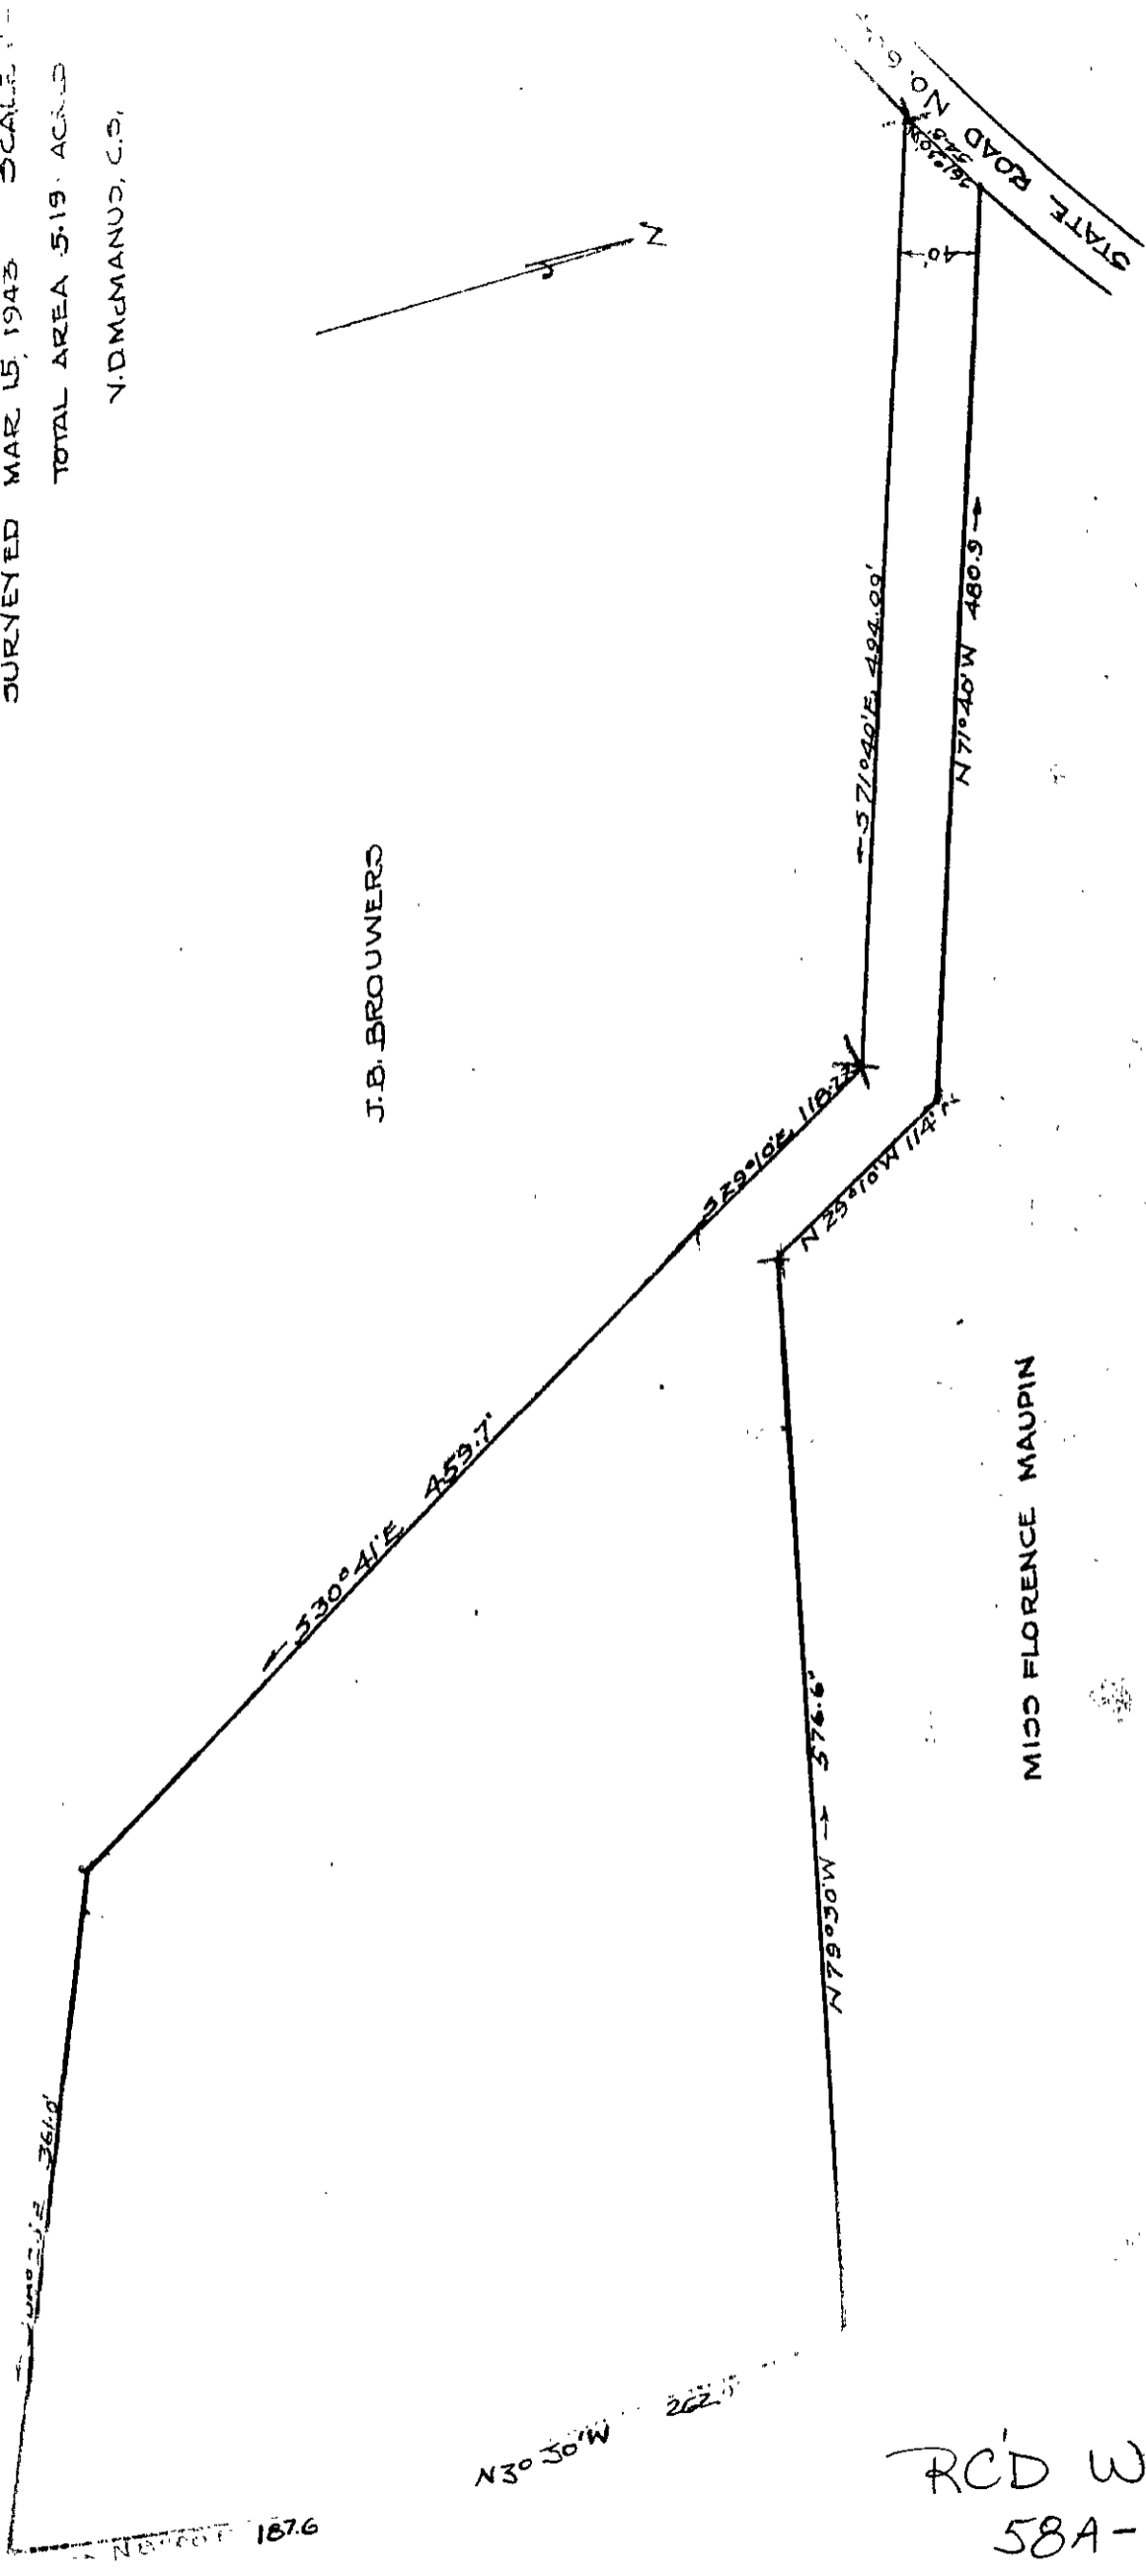

PLAT SHOWING A PORTION OF THE
J.B. BROUWERS PROPERTY SITUATED
IN BRUTON DISTRICT, YORK COUNTY,
VIRGINIA.

SURVEYED MAR 15, 1943 SCALE 1" = 40'

TOTAL AREA 5.19 ACRES

V.D. McMANUS, C.S.

J.B. BROUWERS

J.B. BROUWERS

MISS FLORENCE MAUPIN

RCD W/
58A-560

6-22